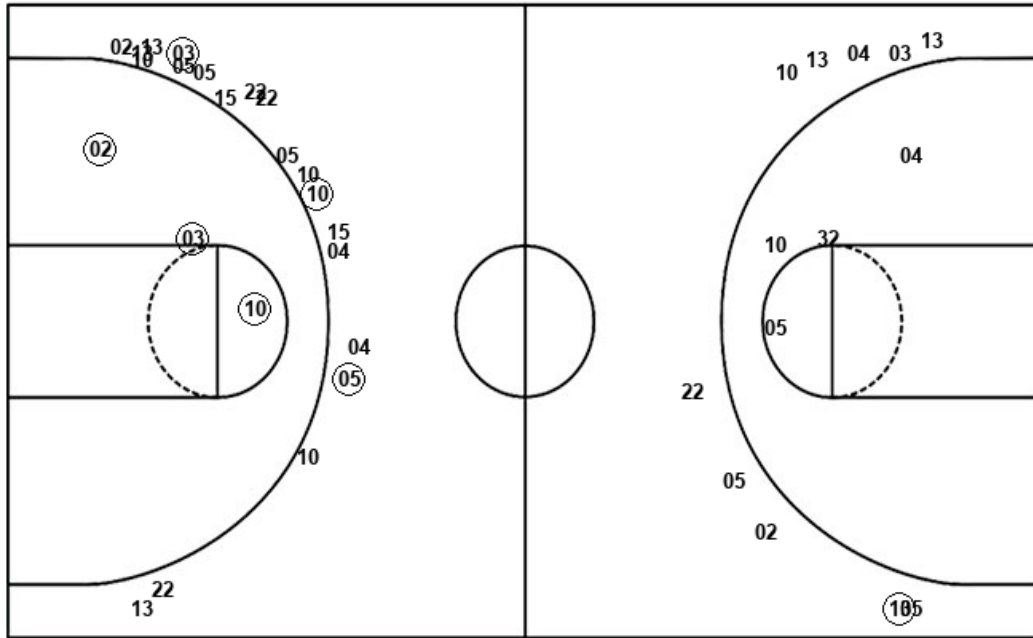

Official Shot Chart
Tex. AM-Kingsville vs Angelo State
Angelo State Team Shots
February 20, 2020 at Junell Center/Stephens Arena - San Angelo

Layups

Layups

32	02	02	32	32
32	03	22	05	03
02	15	10	22	32
32	02	10	32	02
05	22	02	03	05
15	22	15	15	

Dunks

Dunks

ASU : Period 1	Made	Att	Pct
Layups	3	9	33.3
Dunks	0	0	0
2PT Field Goals	3	13	23.1
3PT Field Goals	0	5	00.0
Total Field Goals	3	18	16.7

ASU : Period 3	Made	Att	Pct
Layups	4	6	66.7
Dunks	0	0	0
2PT Field Goals	7	9	77.8
3PT Field Goals	2	9	22.2
Total Field Goals	9	18	50.0

ASU : Period 2	Made	Att	Pct
Layups	6	9	66.7
Dunks	0	0	0
2PT Field Goals	6	9	66.7
3PT Field Goals	1	5	20.0
Total Field Goals	7	14	50.0

ASU : Period 4	Made	Att	Pct
Layups	2	5	40.0
Dunks	0	0	0
2PT Field Goals	2	5	40.0
3PT Field Goals	1	11	09.1
Total Field Goals	3	16	18.8