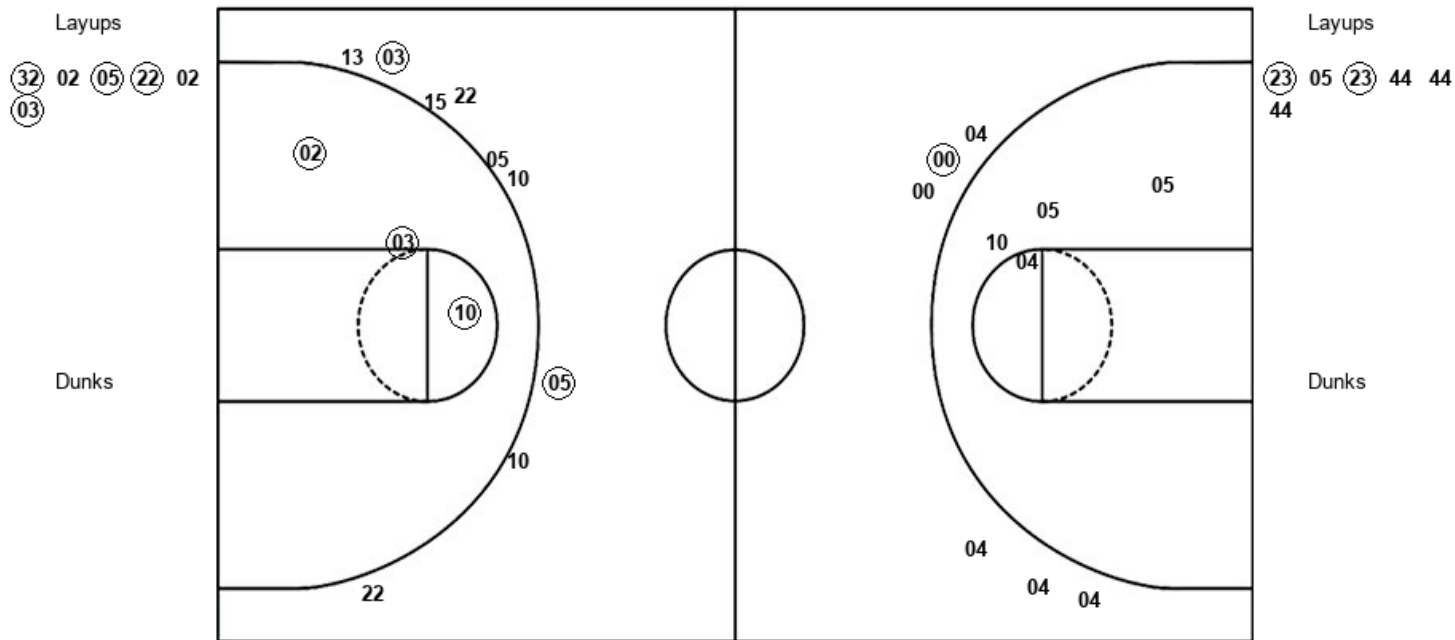

Official Shot Chart
Tex. AM-Kingsville vs Angelo State
PERIOD 3 Shots
February 20, 2020 at Junell Center/Stephens Arena - San Angelo

Angelo State

Tex. AM-Kingsville

ASU : Period 3	Made	Att	Pct
Layups	4	6	66.7
Dunks	0	0	0
2PT Field Goals	7	9	77.8
3PT Field Goals	2	9	22.2
Total Field Goals	9	18	50.0

AMK : Period 3	Made	Att	Pct
Layups	2	6	33.3
Dunks	0	0	0
2PT Field Goals	2	10	20.0
3PT Field Goals	1	6	16.7
Total Field Goals	3	16	18.8