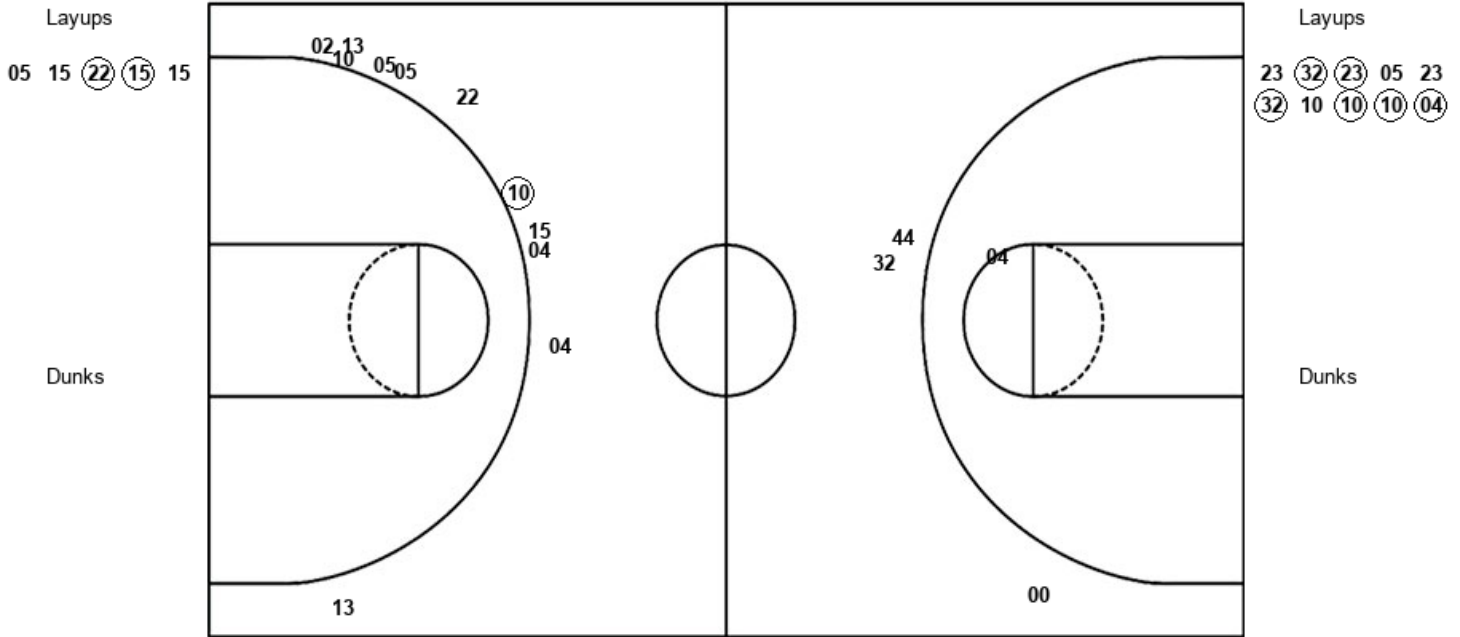

Official Shot Chart
Tex. AM-Kingsville vs Angelo State
PERIOD 4 Shots
February 20, 2020 at Junell Center/Stephens Arena - San Angelo

Angelo State

Tex. AM-Kingsville

ASU : Period 4	Made	Att	Pct
Layups	2	5	40.0
Dunks	0	0	0
2PT Field Goals	2	5	40.0
3PT Field Goals	1	11	09.1
Total Field Goals	3	16	18.8

AMK : Period 4	Made	Att	Pct
Layups	6	10	60.0
Dunks	0	0	0
2PT Field Goals	6	11	54.5
3PT Field Goals	0	3	00.0
Total Field Goals	6	14	42.9