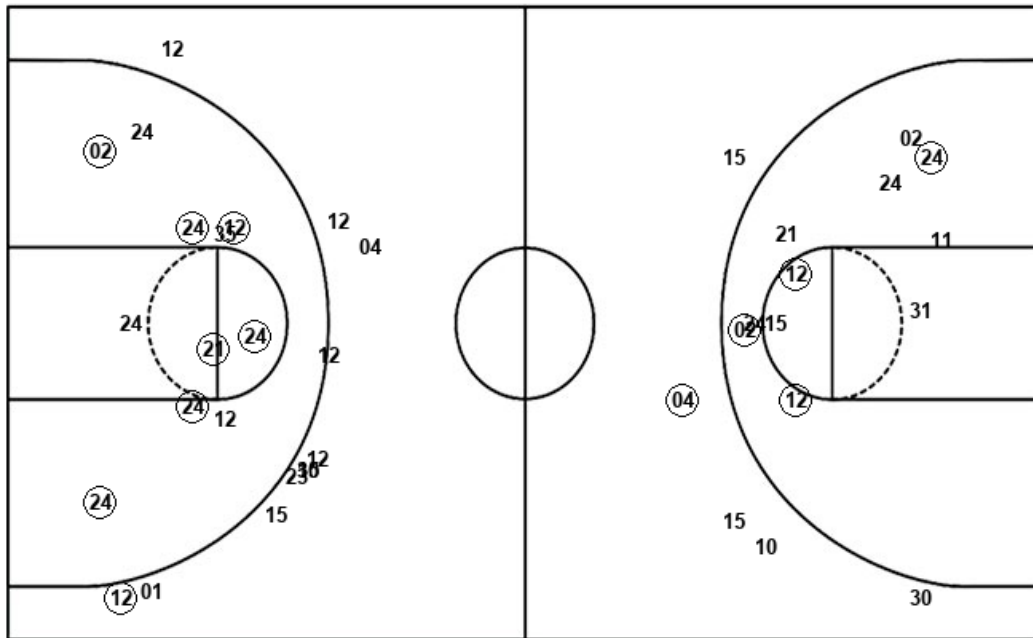

Official Shot Chart
Eastern N.M. vs Angelo State
Eastern N.M. Team Shots
February 06, 2020 at Junell Center/Stephens Arena - San Angelo

Layups

Layups

- (24) 21 (35) 15 (23)
- (30) 24 24 (02) (24)
- 15 02 (24) (01) (35)
- (12) 04 (15) (02) (02)
- (24) (12) (02) (04) 21
- (21) (30) (04) 04 (21)
- (24) (01) (35) 24 34
- (11)

Dunks

ENM : Period 1	Made	Att	Pct
Layups	7	13	53.8
Dunks	0	0	0
2PT Field Goals	9	18	50.0
3PT Field Goals	1	3	33.3
Total Field Goals	10	21	47.6

ENM : Period 2	Made	Att	Pct
Layups	6	7	85.7
Dunks	0	0	0
2PT Field Goals	11	13	84.6
3PT Field Goals	0	8	00.0
Total Field Goals	11	21	52.4

ENM : Period 3	Made	Att	Pct
Layups	10	12	83.3
Dunks	0	0	0
2PT Field Goals	10	16	62.5
3PT Field Goals	1	2	50.0
Total Field Goals	11	18	61.1

ENM : Period 4	Made	Att	Pct
Layups	2	4	50.0
Dunks	0	0	0
2PT Field Goals	6	11	54.5
3PT Field Goals	0	3	00.0
Total Field Goals	6	14	42.9