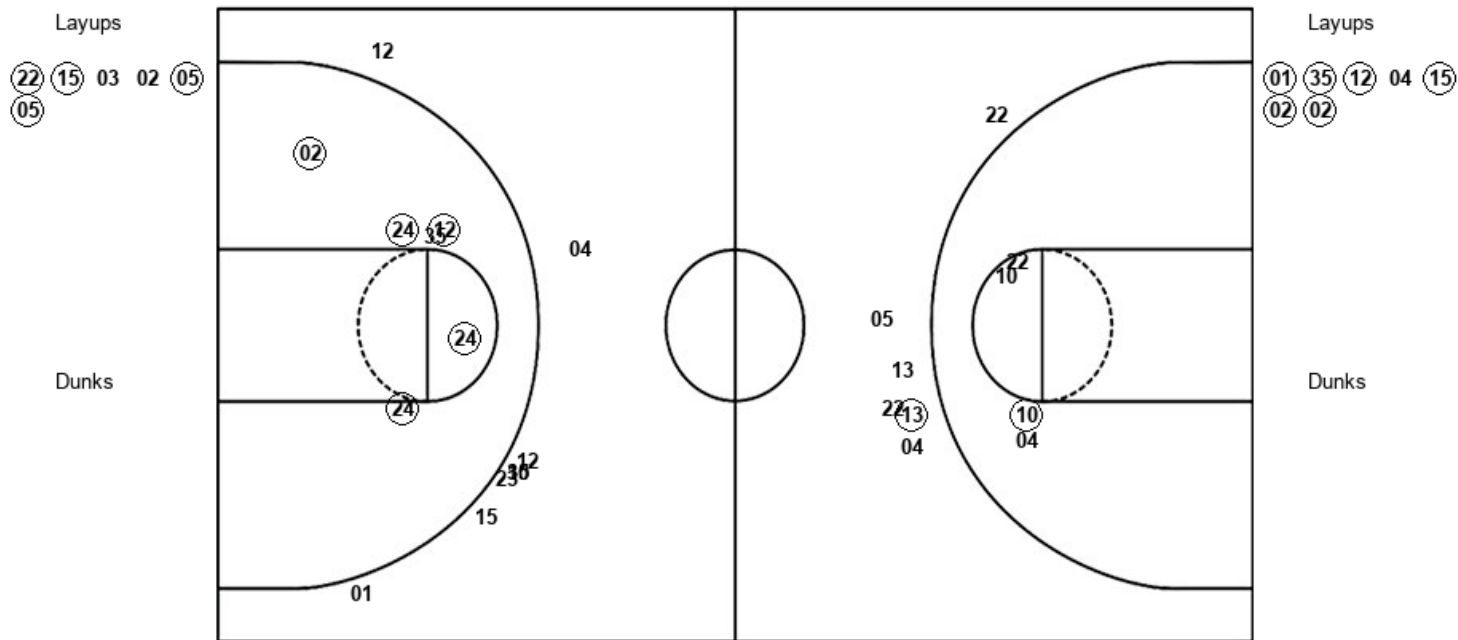

Official Shot Chart
Eastern N.M. vs Angelo State
PERIOD 2 Shots
February 06, 2020 at Junell Center/Stephens Arena - San Angelo

Angelo State

Eastern N.M.

ASU : Period 2	Made	Att	Pct
Layups	4	6	66.7
Dunks	0	0	0
2PT Field Goals	5	10	50.0
3PT Field Goals	1	6	16.7
Total Field Goals	6	16	37.5

ENM : Period 2	Made	Att	Pct
Layups	6	7	85.7
Dunks	0	0	0
2PT Field Goals	11	13	84.6
3PT Field Goals	0	8	00.0
Total Field Goals	11	21	52.4