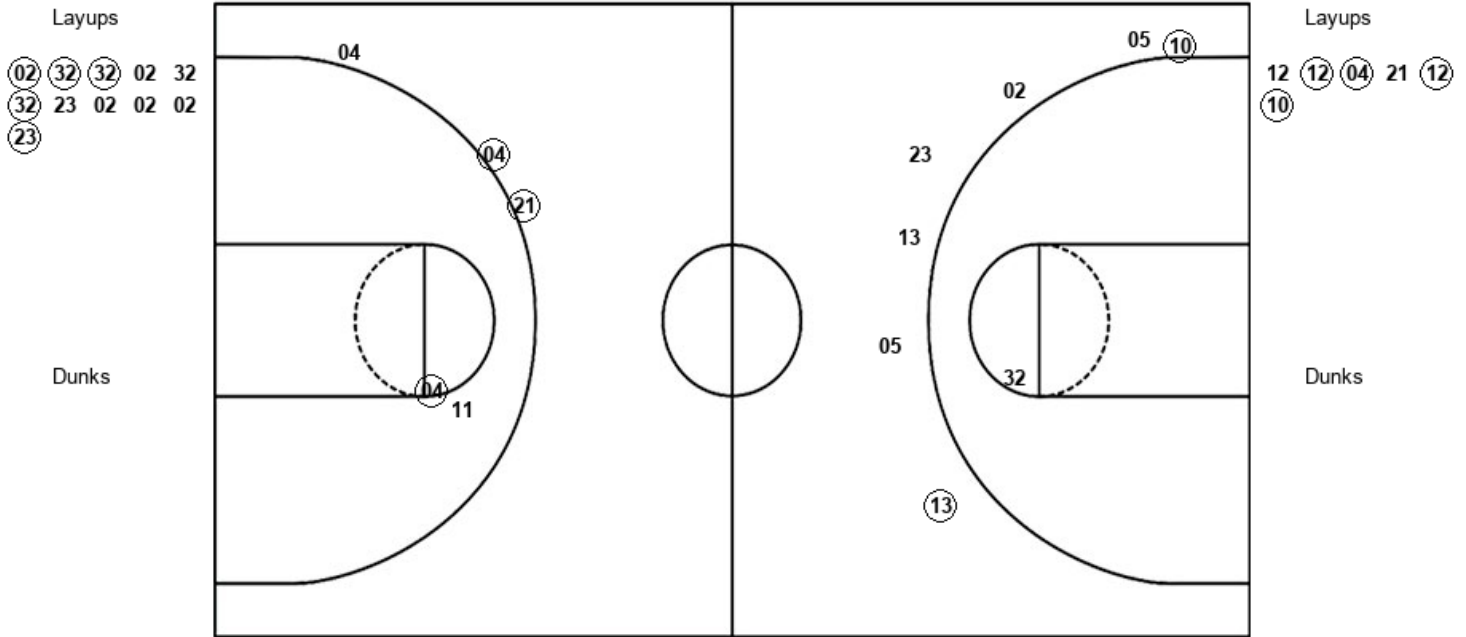

Official Shot Chart
Western N.M. vs Angelo State
PERIOD 1 Shots
January 04, 2020 at Junell Center/Stephens Arena - San Angelo

Angelo State

Western N.M.

ASU : Period 1	Made	Att	Pct
Layups	5	11	45.5
Dunks	0	0	0
2PT Field Goals	5	12	41.7
3PT Field Goals	2	7	28.6
Total Field Goals	7	19	36.8

WNM : Period 1	Made	Att	Pct
Layups	4	6	66.7
Dunks	0	0	0
2PT Field Goals	5	8	62.5
3PT Field Goals	2	3	66.7
Total Field Goals	7	11	63.6