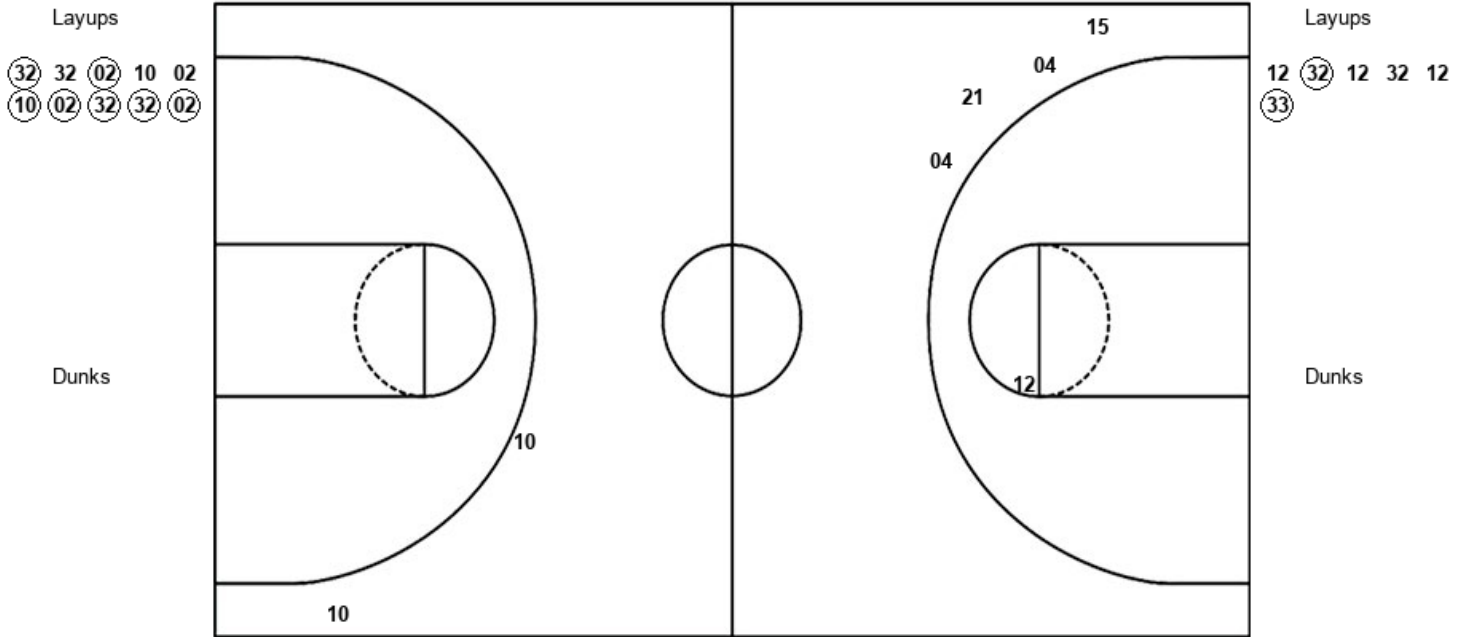

Official Shot Chart
Western N.M. vs Angelo State
PERIOD 3 Shots
January 04, 2020 at Junell Center/Stephens Arena - San Angelo

Angelo State

Western N.M.

ASU : Period 3	Made	Att	Pct
Layups	7	10	70.0
Dunks	0	0	0
2PT Field Goals	7	10	70.0
3PT Field Goals	0	2	00.0
Total Field Goals	7	12	58.3

WNM : Period 3	Made	Att	Pct
Layups	2	6	33.3
Dunks	0	0	0
2PT Field Goals	2	7	28.6
3PT Field Goals	0	4	00.0
Total Field Goals	2	11	18.2