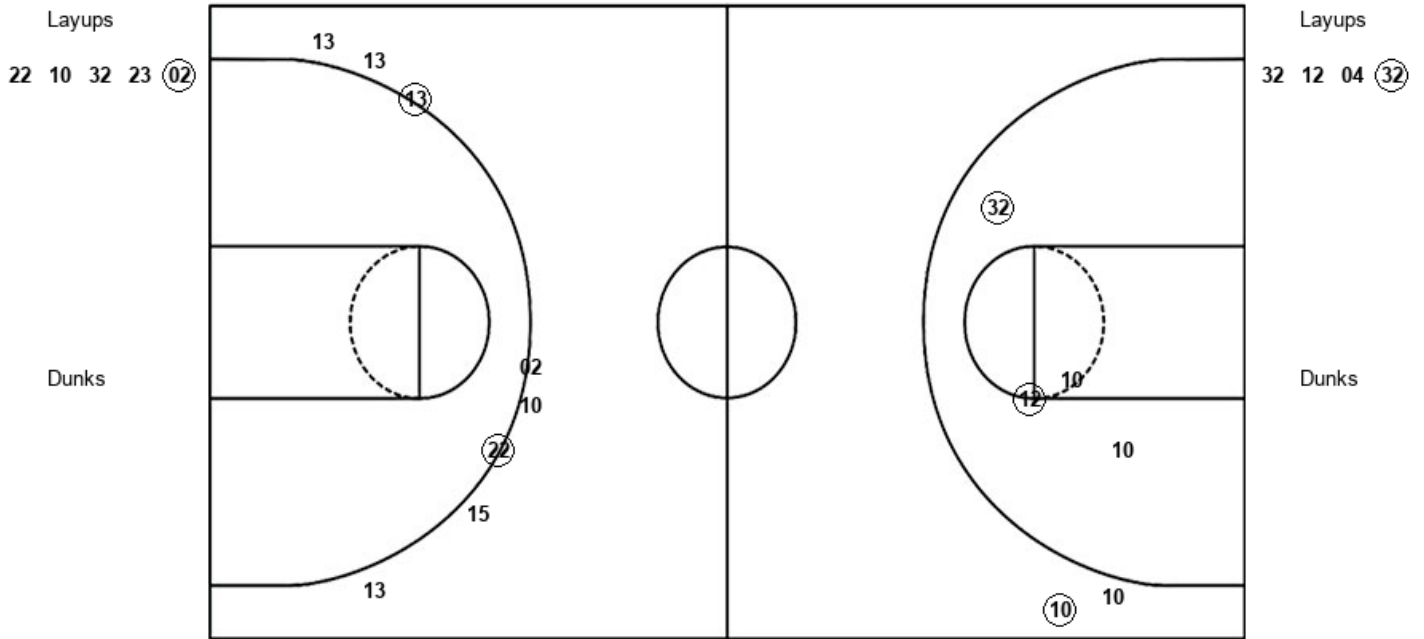

Official Shot Chart
Western N.M. vs Angelo State
PERIOD 4 Shots
January 04, 2020 at Junell Center/Stephens Arena - San Angelo

Angelo State

Western N.M.

ASU : Period 4	Made	Att	Pct
Layups	1	5	20.0
Dunks	0	0	0
2PT Field Goals	1	5	20.0
3PT Field Goals	2	8	25.0
Total Field Goals	3	13	23.1

WNM : Period 4	Made	Att	Pct
Layups	1	4	25.0
Dunks	0	0	0
2PT Field Goals	3	8	37.5
3PT Field Goals	1	2	50.0
Total Field Goals	4	10	40.0