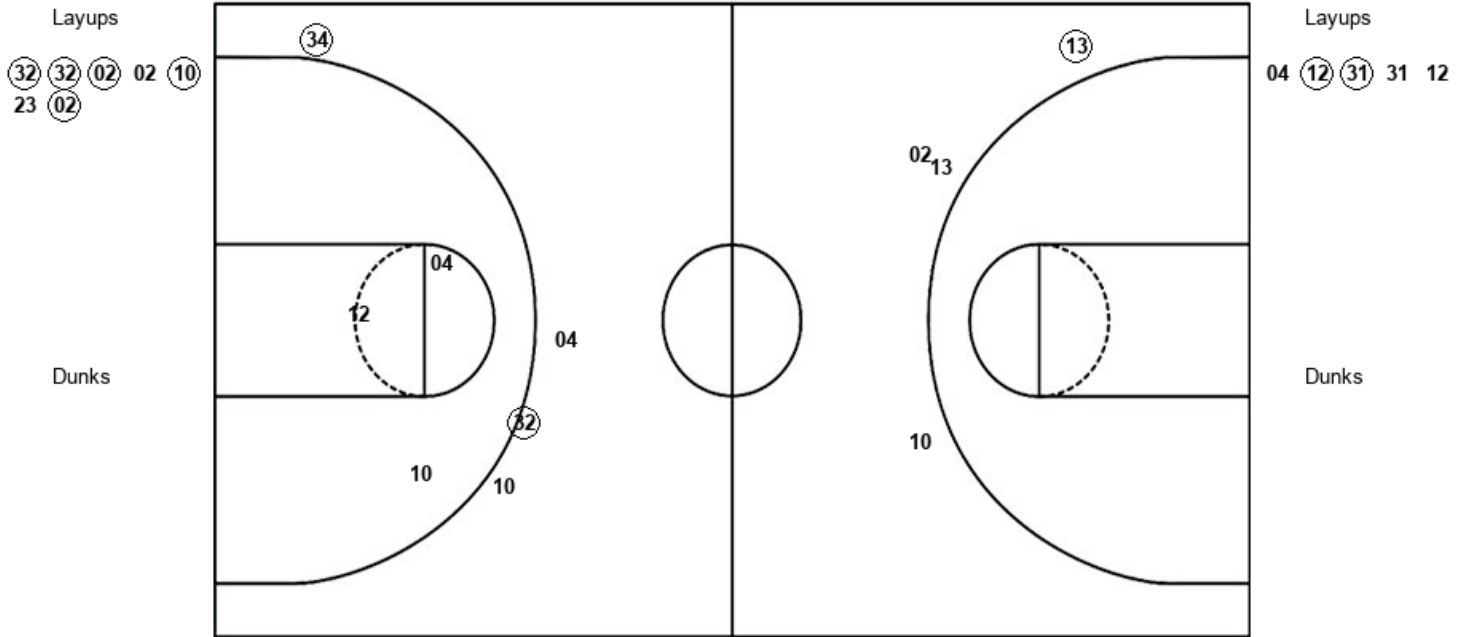

Official Shot Chart
Western N.M. vs Angelo State
PERIOD 2 Shots
January 04, 2020 at Junell Center/Stephens Arena - San Angelo

Angelo State

Western N.M.

ASU : Period 2	Made	Att	Pct
Layups	5	7	71.4
Dunks	0	0	0
2PT Field Goals	5	7	71.4
3PT Field Goals	1	4	25.0
Total Field Goals	6	11	54.5

WNM : Period 2	Made	Att	Pct
Layups	2	5	40.0
Dunks	0	0	0
2PT Field Goals	2	8	25.0
3PT Field Goals	2	4	50.0
Total Field Goals	4	12	33.3