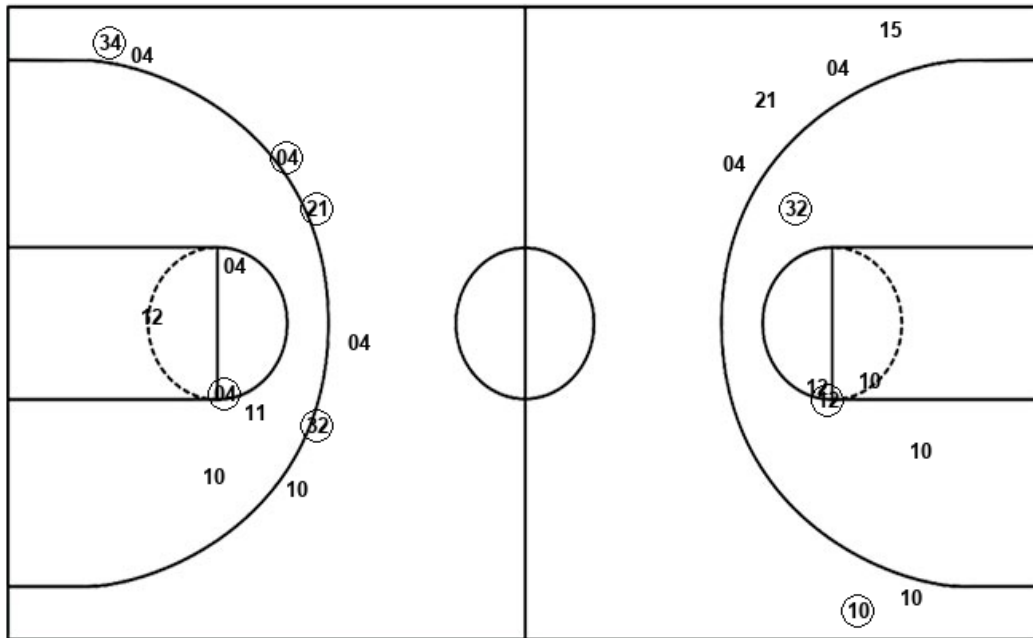

Official Shot Chart
Western N.M. vs Angelo State
Western N.M. Team Shots
January 04, 2020 at Junell Center/Stephens Arena - San Angelo

Layups

Layups

12 (12) (04) 21 (12)
(10) 04 (12) (31) 31
12 12 (32) 12 32
12 (33) 32 12 04
(32)

Dunks

Dunks

WNM : Period 1	Made	Att	Pct
Layups	4	6	66.7
Dunks	0	0	0
2PT Field Goals	5	8	62.5
3PT Field Goals	2	3	66.7
Total Field Goals	7	11	63.6

WNM : Period 3	Made	Att	Pct
Layups	2	6	33.3
Dunks	0	0	0
2PT Field Goals	2	7	28.6
3PT Field Goals	0	4	00.0
Total Field Goals	2	11	18.2

WNM : Period 2	Made	Att	Pct
Layups	2	5	40.0
Dunks	0	0	0
2PT Field Goals	2	8	25.0
3PT Field Goals	2	4	50.0
Total Field Goals	4	12	33.3

WNM : Period 4	Made	Att	Pct
Layups	1	4	25.0
Dunks	0	0	0
2PT Field Goals	3	8	37.5
3PT Field Goals	1	2	50.0
Total Field Goals	4	10	40.0