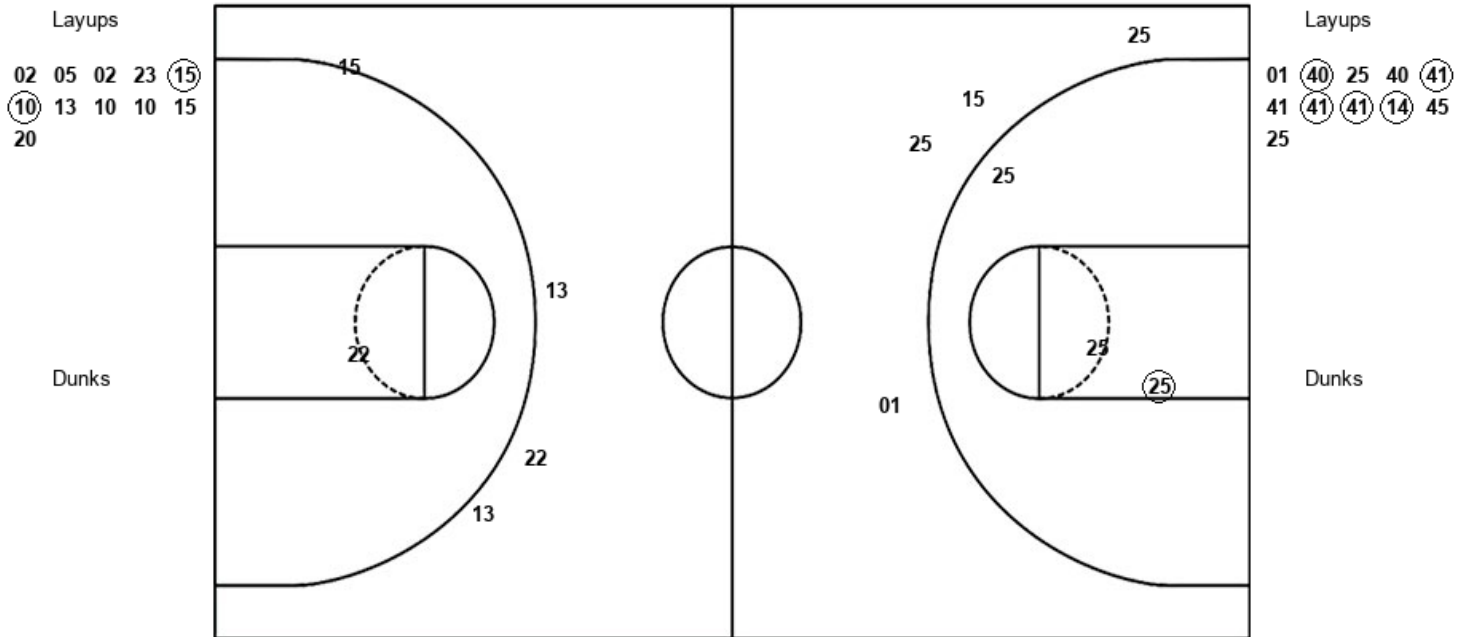

Official Shot Chart
University of Texas at Permian Basin vs Angelo State
PERIOD 4 Shots
January 02, 2020 at Junell Center/Stephens Arena - San Angelo

Angelo State

University of Texas at Permian Basin

ASU : Period 4	Made	Att	Pct
Layups	2	11	18.2
Dunks	0	0	0
2PT Field Goals	2	12	16.7
3PT Field Goals	0	4	00.0
Total Field Goals	2	16	12.5

UTPB : Period 4	Made	Att	Pct
Layups	5	11	45.5
Dunks	0	0	0
2PT Field Goals	6	14	42.9
3PT Field Goals	0	4	00.0
Total Field Goals	6	18	33.3