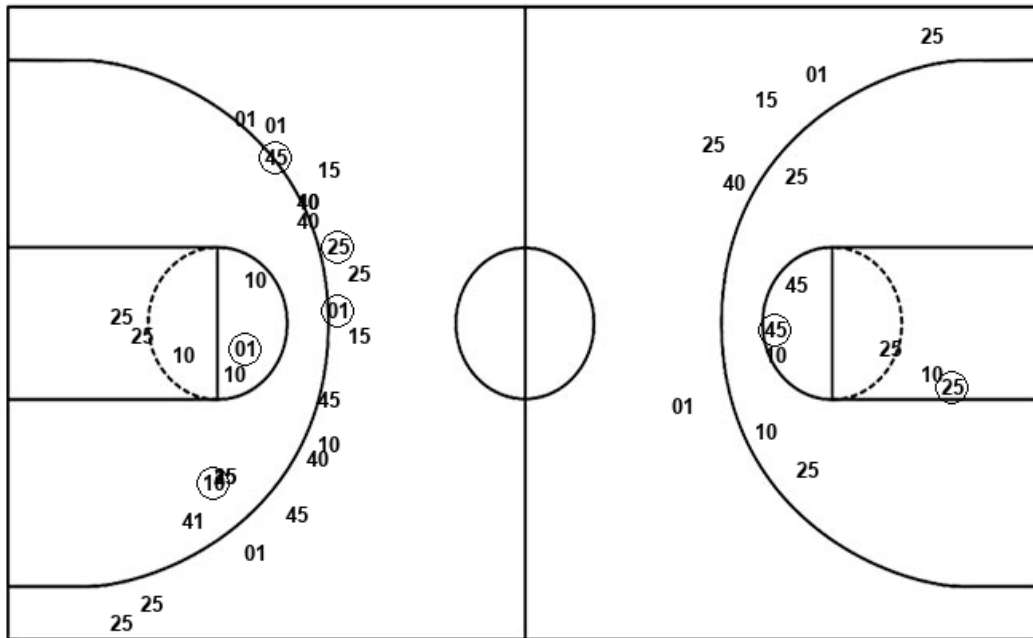

Official Shot Chart
University of Texas at Permian Basin vs Angelo State
University of Texas at Permian Basin Team Shots
January 02, 2020 at Junell Center/Stephens Arena - San Angelo

Layups

Layups

(41) 41 (15) 41 (41)
(10) 01 41 10 25
25 45 45 01 (40)
25 40 (41) 41 (41)
(41) (14) 45 25

Dunks

Dunks

UTP : Period 1	Made	Att	Pct
Layups	3	5	60.0
Dunks	0	0	0
2PT Field Goals	4	11	36.4
3PT Field Goals	3	9	33.3
Total Field Goals	7	20	35.0

UTP : Period 3	Made	Att	Pct
Layups	0	4	00.0
Dunks	0	0	0
2PT Field Goals	1	11	09.1
3PT Field Goals	0	1	00.0
Total Field Goals	1	12	08.3

UTP : Period 2	Made	Att	Pct
Layups	1	4	25.0
Dunks	0	0	0
2PT Field Goals	2	8	25.0
3PT Field Goals	0	9	00.0
Total Field Goals	2	17	11.8

UTP : Period 4	Made	Att	Pct
Layups	5	11	45.5
Dunks	0	0	0
2PT Field Goals	6	14	42.9
3PT Field Goals	0	4	00.0
Total Field Goals	6	18	33.3