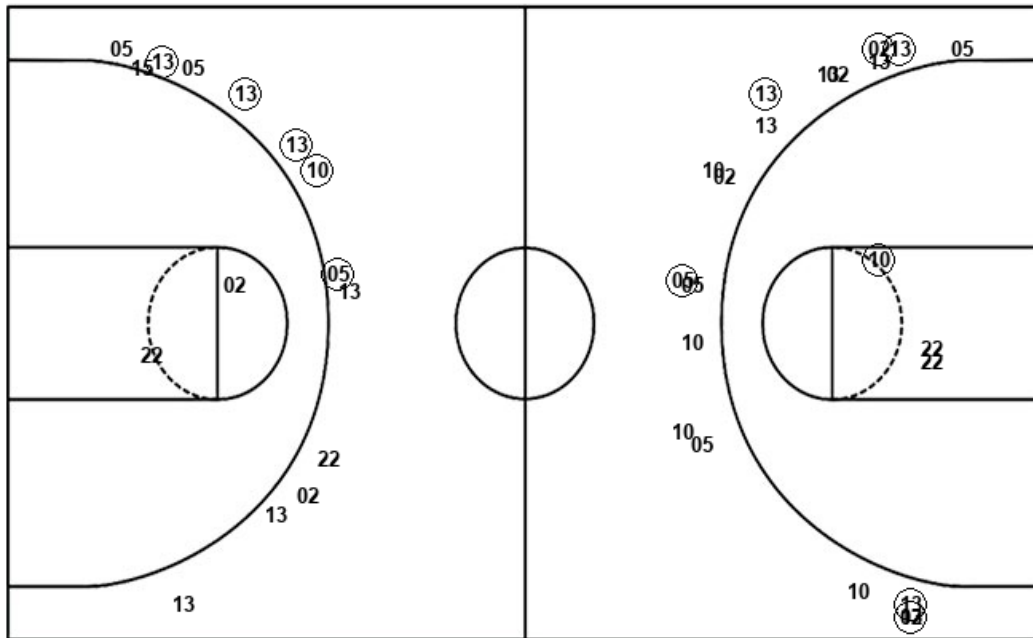

Official Shot Chart
University of Texas at Permian Basin vs Angelo State
Angelo State Team Shots
January 02, 2020 at Junell Center/Stephens Arena - San Angelo

Layups

Layups

02	23	10	10	32
22	22	02	02	22
02	32	32	32	02
32	02	05	10	02
05	02	23	15	10
13	10	10	15	20

Dunks

Dunks

ASU : Period 1	Made	Att	Pct
Layups	4	7	57.1
Dunks	0	0	0
2PT Field Goals	4	7	57.1
3PT Field Goals	3	9	33.3
Total Field Goals	7	16	43.8

ASU : Period 3	Made	Att	Pct
Layups	6	8	75.0
Dunks	0	0	0
2PT Field Goals	6	9	66.7
3PT Field Goals	5	9	55.6
Total Field Goals	11	18	61.1

ASU : Period 2	Made	Att	Pct
Layups	1	4	25.0
Dunks	0	0	0
2PT Field Goals	2	7	28.6
3PT Field Goals	4	10	40.0
Total Field Goals	6	17	35.3

ASU : Period 4	Made	Att	Pct
Layups	2	11	18.2
Dunks	0	0	0
2PT Field Goals	2	12	16.7
3PT Field Goals	0	4	00.0
Total Field Goals	2	16	12.5