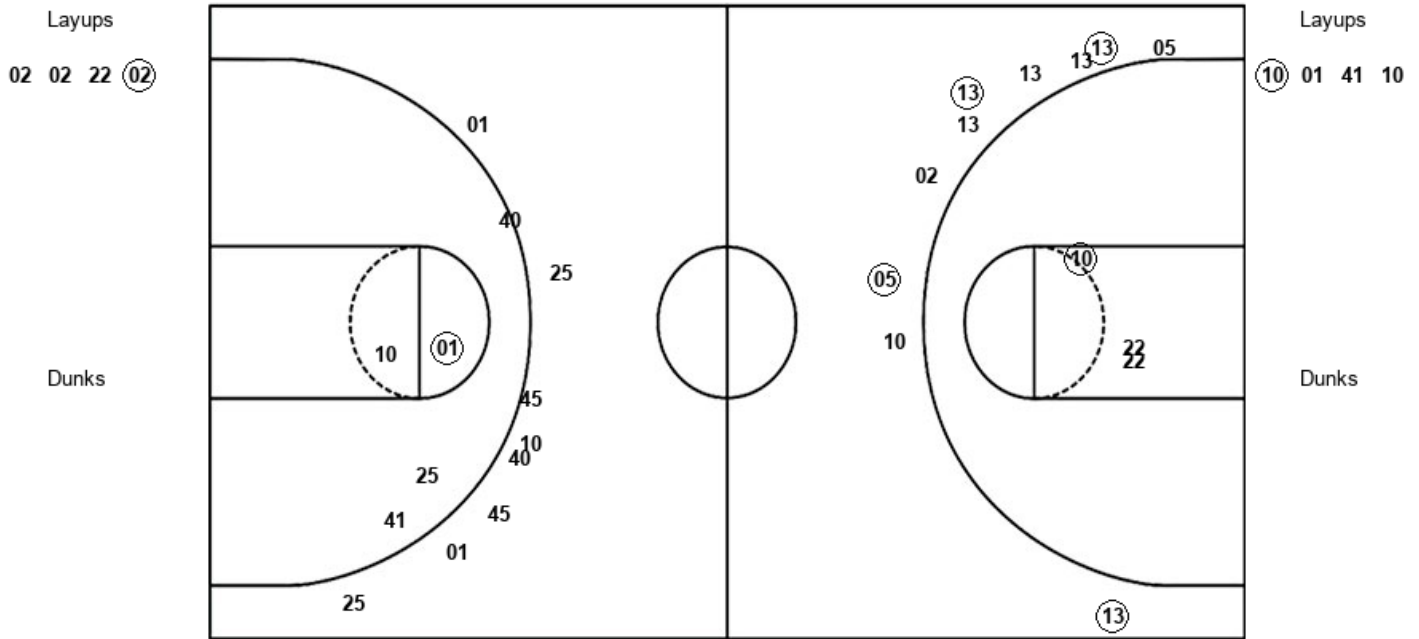

Official Shot Chart
University of Texas at Permian Basin vs Angelo State
PERIOD 2 Shots
January 02, 2020 at Junell Center/Stephens Arena - San Angelo

Angelo State

University of Texas at Permian Basin

ASU : Period 2	Made	Att	Pct
Layups	1	4	25.0
Dunks	0	0	0
2PT Field Goals	2	7	28.6
3PT Field Goals	4	10	40.0
Total Field Goals	6	17	35.3

UTP : Period 2	Made	Att	Pct
Layups	1	4	25.0
Dunks	0	0	0
2PT Field Goals	2	8	25.0
3PT Field Goals	0	9	00.0
Total Field Goals	2	17	11.8