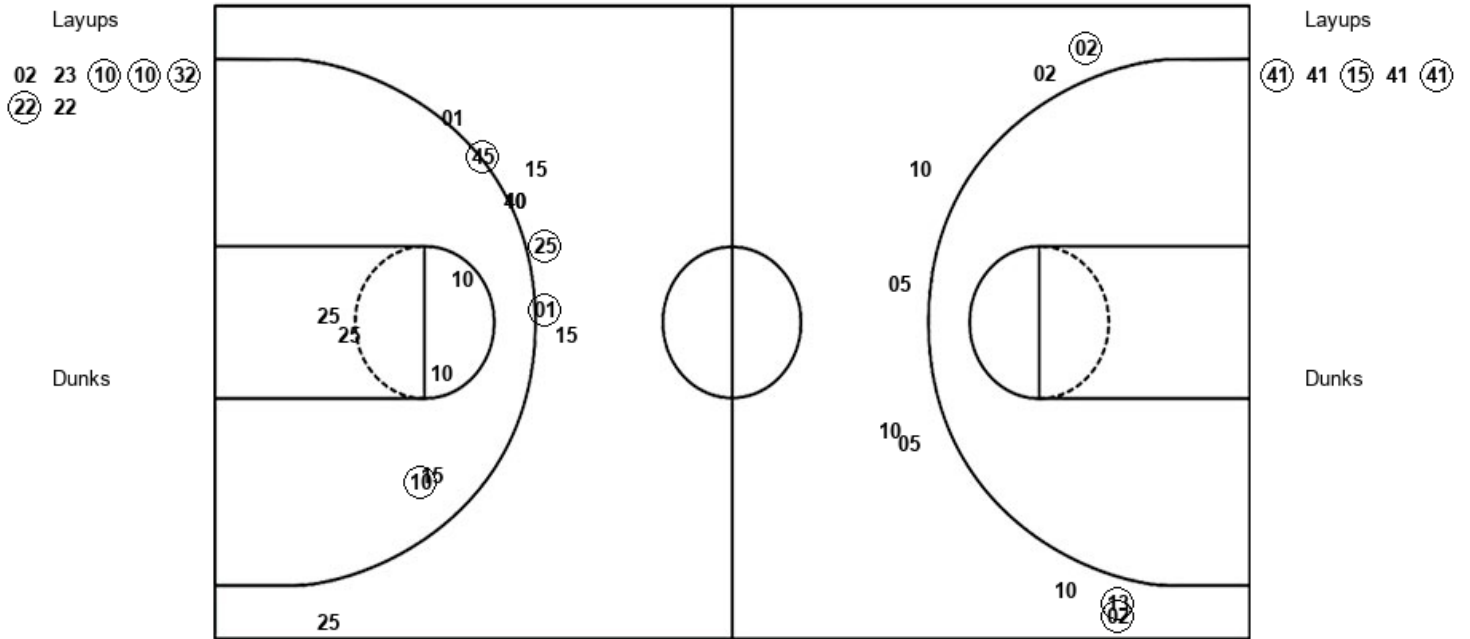

Official Shot Chart
University of Texas at Permian Basin vs Angelo State
PERIOD 1 Shots
January 02, 2020 at Junell Center/Stephens Arena - San Angelo

Angelo State

University of Texas at Permian Basin

ASU : Period 1	Made	Att	Pct
Layups	4	7	57.1
Dunks	0	0	0
2PT Field Goals	4	7	57.1
3PT Field Goals	3	9	33.3
Total Field Goals	7	16	43.8

UTP : Period 1	Made	Att	Pct
Layups	3	5	60.0
Dunks	0	0	0
2PT Field Goals	4	11	36.4
3PT Field Goals	3	9	33.3
Total Field Goals	7	20	35.0