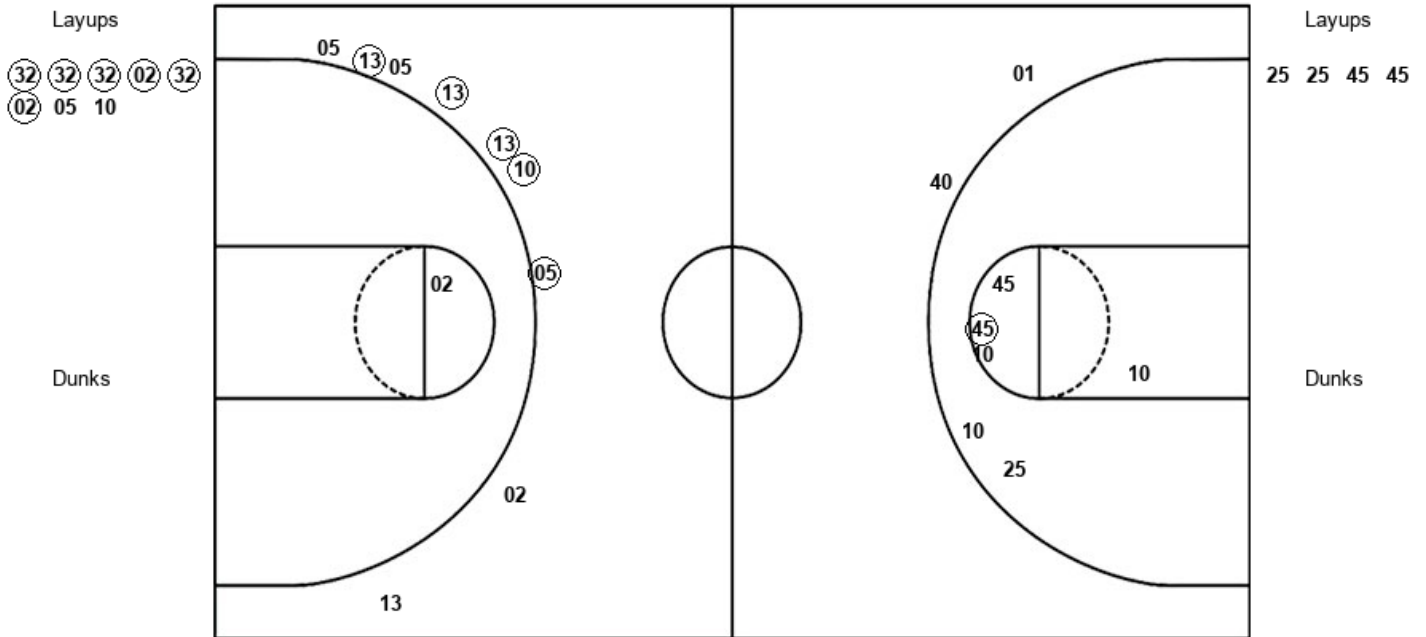

Official Shot Chart
University of Texas at Permian Basin vs Angelo State
PERIOD 3 Shots
January 02, 2020 at Junell Center/Stephens Arena - San Angelo

Angelo State

University of Texas at Permian Basin

ASU : Period 3	Made	Att	Pct
Layups	6	8	75.0
Dunks	0	0	0
2PT Field Goals	6	9	66.7
3PT Field Goals	5	9	55.6
Total Field Goals	11	18	61.1

UTP : Period 3	Made	Att	Pct
Layups	0	4	00.0
Dunks	0	0	0
2PT Field Goals	1	11	09.1
3PT Field Goals	0	1	00.0
Total Field Goals	1	12	08.3