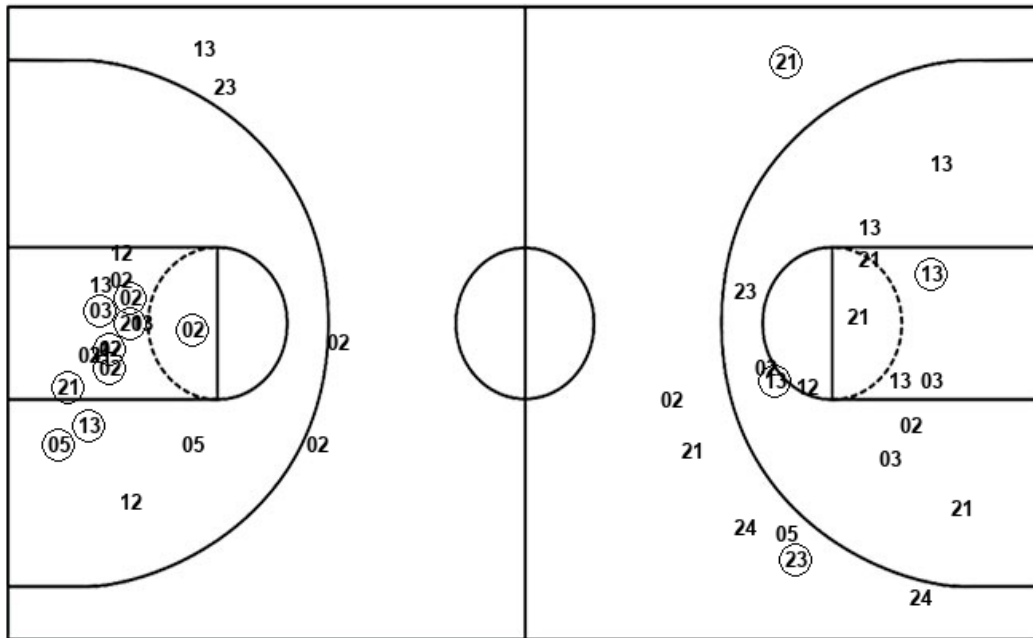

Official Shot Chart
Colorado St.-Pueblo vs West Tex. A&M
Colorado St.-Pueblo Team Shots
November 30, 2019 at First United Bank Center - Canyon

Layups

Layups

Dunks

Dunks

CSP : Period 1	Made	Att	Pct
Layups	0	2	00.0
Dunks	0	0	0
2PT Field Goals	1	7	14.3
3PT Field Goals	1	6	16.7
Total Field Goals	2	13	15.4

CSP : Period 3	Made	Att	Pct
Layups	3	3	100.0
Dunks	0	0	0
2PT Field Goals	8	10	80.0
3PT Field Goals	0	3	00.0
Total Field Goals	8	13	61.5

CSP : Period 2	Made	Att	Pct
Layups	0	1	00.0
Dunks	0	0	0
2PT Field Goals	1	10	10.0
3PT Field Goals	1	1	100.0
Total Field Goals	2	11	18.2

CSP : Period 4	Made	Att	Pct
Layups	1	2	50.0
Dunks	0	0	0
2PT Field Goals	5	13	38.5
3PT Field Goals	0	1	00.0
Total Field Goals	5	14	35.7