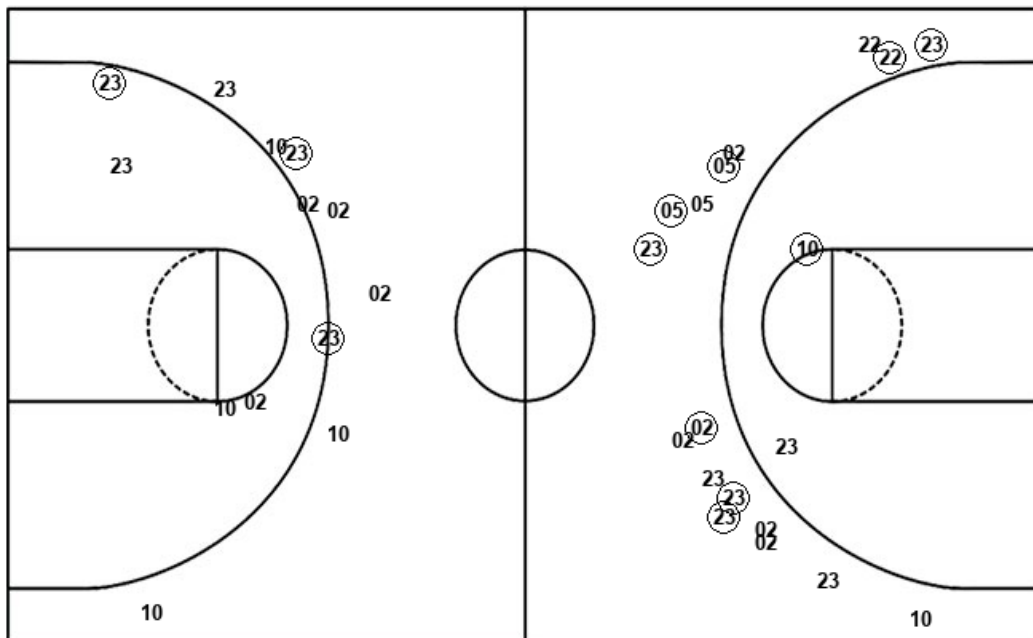

Official Shot Chart
Tex. AM-Kingsville vs Angelo State
Angelo State Team Shots
February 20, 2020 at Junell Center/Stephens Arena - San Angelo

Layups

Layups

(11) (23) (23) (11) 10
(11) 12 (23) 05 05
10 (12) 05 (12) (11)
(23) 23 23 (12)

Dunks

Dunks

(05) (11)

ASU : Period 1	Made	Att	Pct
Layups	6	10	60.0
Dunks	1	1	100.0
2PT Field Goals	8	14	57.1
3PT Field Goals	8	16	50.0
Total Field Goals	16	30	53.3

ASU : Period 2	Made	Att	Pct
Layups	5	9	55.6
Dunks	1	1	100.0
2PT Field Goals	7	14	50.0
3PT Field Goals	2	9	22.2
Total Field Goals	9	23	39.1