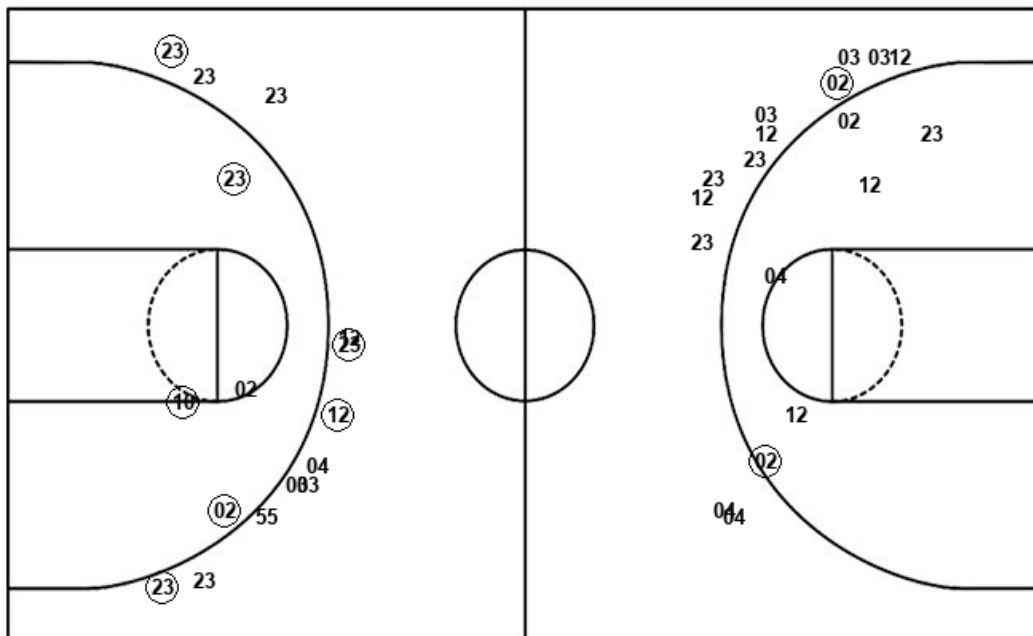

Official Shot Chart
Tex. AM-Kingsville vs Angelo State
Tex. AM-Kingsville Team Shots
February 20, 2020 at Junell Center/Stephens Arena - San Angelo

Layups

Layups

Dunks

Dunks

AMK : Period 1	Made	Att	Pct
Layups	7	12	58.3
Dunks	0	0	0
2PT Field Goals	10	16	62.5
3PT Field Goals	4	12	33.3
Total Field Goals	14	28	50.0

AMK : Period 2	Made	Att	Pct
Layups	11	16	68.8
Dunks	0	0	0
2PT Field Goals	12	22	54.5
3PT Field Goals	1	12	8.3
Total Field Goals	13	34	38.2