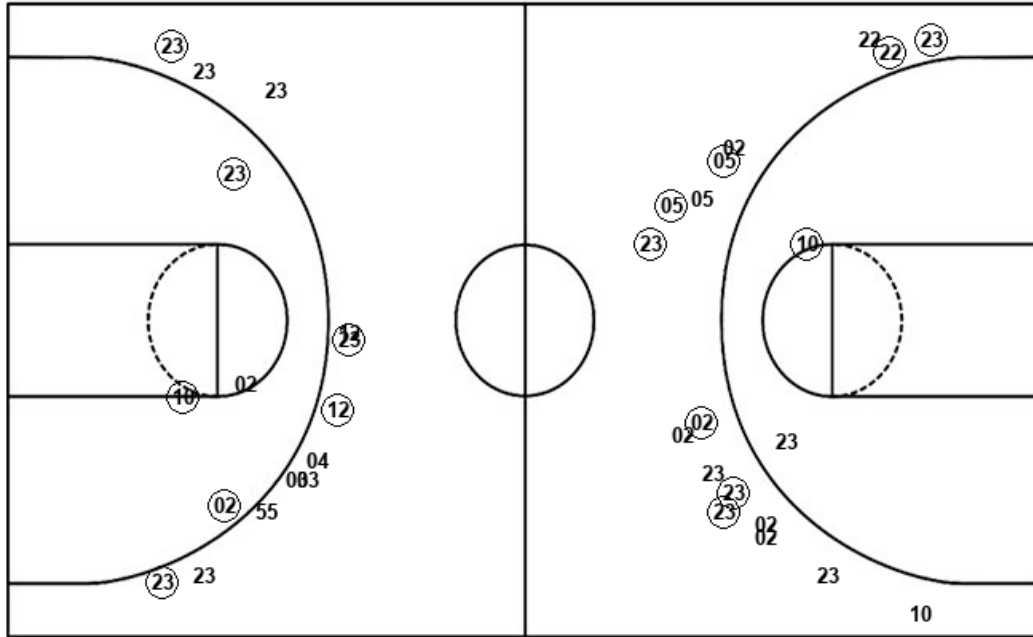

Official Shot Chart
Tex. AM-Kingsville vs Angelo State
PERIOD 1 Shots
February 20, 2020 at Junell Center/Stephens Arena - San Angelo

Angelo State

Tex. AM-Kingsville

Layups
(11) (23) (23) (11) 10
(11) 12 (23) 05 05

Dunks
(05)

Layups
(01) (23) (00) (03) (33)
10 (12) 12 02 (23)
23 10

Dunks

ASU : Period 1	Made	Att	Pct
Layups	6	10	60.0
Dunks	1	1	100.0
2PT Field Goals	8	14	57.1
3PT Field Goals	8	16	50.0
Total Field Goals	16	30	53.3

AMK : Period 1	Made	Att	Pct
Layups	7	12	58.3
Dunks	0	0	0
2PT Field Goals	10	16	62.5
3PT Field Goals	4	12	33.3
Total Field Goals	14	28	50.0