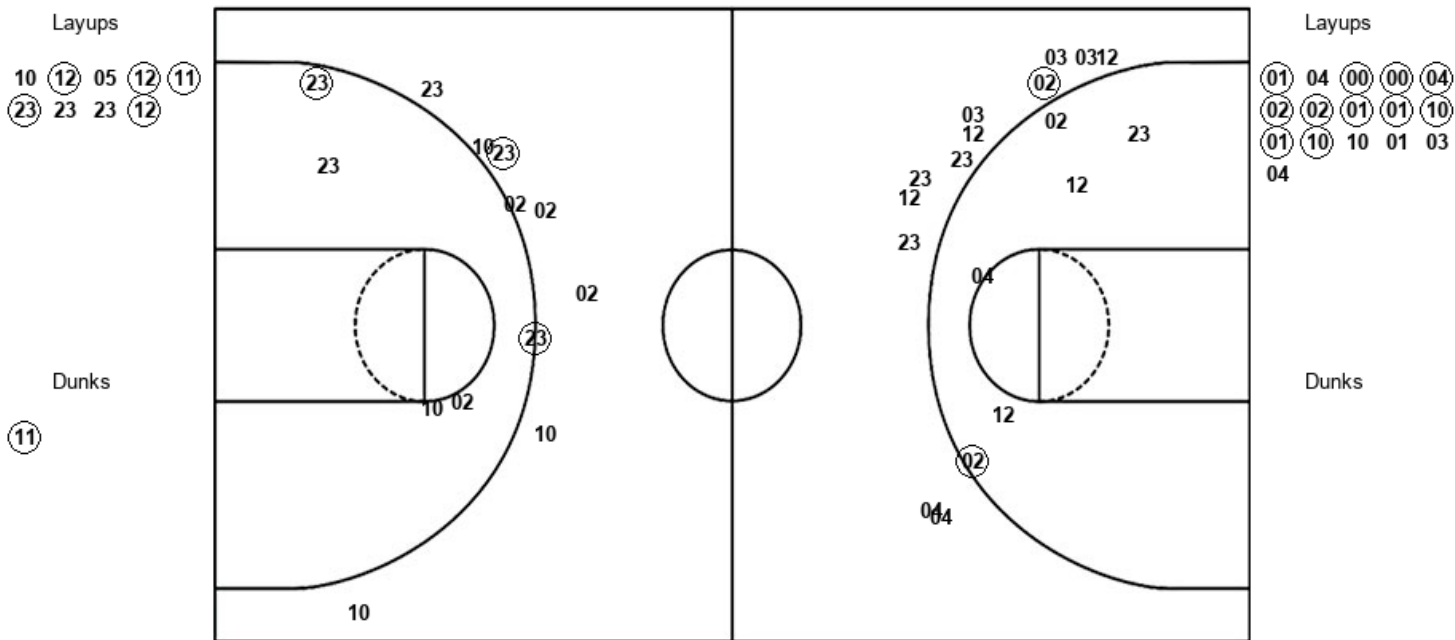

Official Shot Chart
Tex. AM-Kingsville vs Angelo State
PERIOD 2 Shots
February 20, 2020 at Junell Center/Stephens Arena - San Angelo

Angelo State

Tex. AM-Kingsville

ASU : Period 2	Made	Att	Pct
Layups	5	9	55.6
Dunks	1	1	100.0
2PT Field Goals	7	14	50.0
3PT Field Goals	2	9	22.2
Total Field Goals	9	23	39.1

AMK : Period 2	Made	Att	Pct
Layups	11	16	68.8
Dunks	0	0	0
2PT Field Goals	12	22	54.5
3PT Field Goals	1	12	08.3
Total Field Goals	13	34	38.2