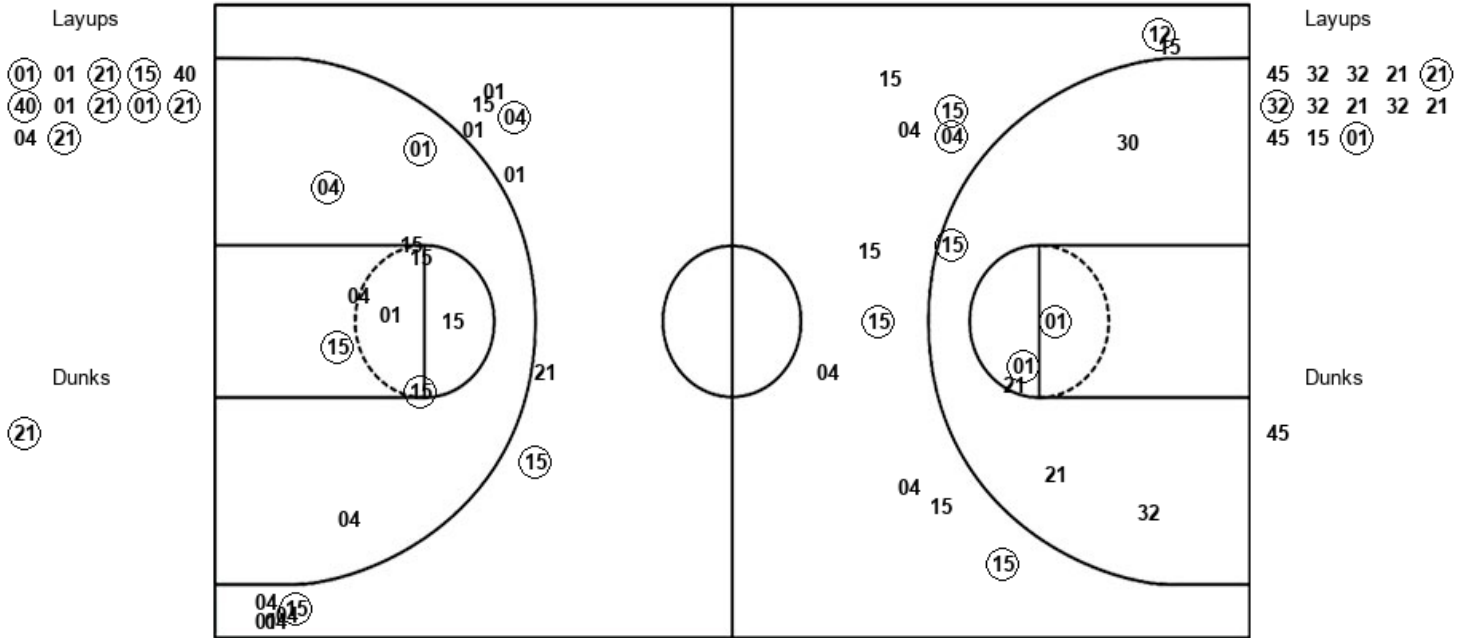

Official Shot Chart
Tex. Permian Basin vs St. Mary's (TX)
St. Mary's (TX) Team Shots
February 15, 2020 at Bill Greehey Arena

StMU : Period 1	Made	Att	Pct
Layups	3	13	23.1
Dunks	0	1	00.0
2PT Field Goals	6	21	28.6
3PT Field Goals	5	12	41.7
Total Field Goals	11	33	33.3

StMU : Period 2	Made	Att	Pct
Layups	8	12	66.7
Dunks	1	1	100.0
2PT Field Goals	13	23	56.5
3PT Field Goals	3	12	25.0
Total Field Goals	16	35	45.7