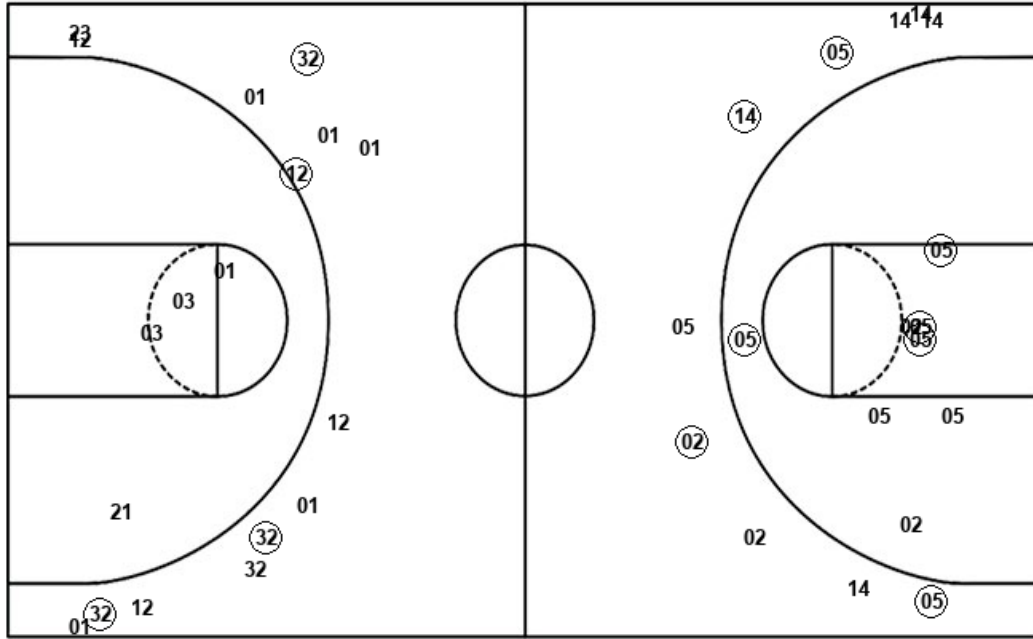

Official Shot Chart
Ark.-Fort Smith vs Tex. A&M-Commerce
PERIOD 1 Shots
January 16, 2020 at A&M-C Field House - Commerce, TX

Tex. A&M-Commerce

Ark.-Fort Smith

Layups
(03) 01 30 (25) 03
11 (03) 12 (10) (12)
(03) 01 (21) (20)

Dunks
(10)

Layups
15 (05) 04

Dunks
(05) (05) (21) (05)

AMC : Period 1	Made	Att	Pct
Layups	8	14	57.1
Dunks	1	1	100.0
2PT Field Goals	9	19	47.4
3PT Field Goals	4	14	28.6
Total Field Goals	13	33	39.4

AFS : Period 1	Made	Att	Pct
Layups	1	3	33.3
Dunks	4	4	100.0
2PT Field Goals	9	15	60.0
3PT Field Goals	4	10	40.0
Total Field Goals	13	25	52.0