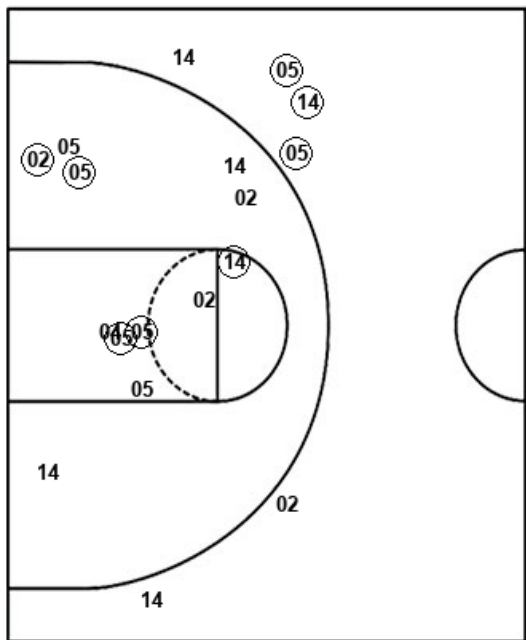

Official Shot Chart
Ark.-Fort Smith vs Tex. A&M-Commerce
PERIOD 2 Shots
January 16, 2020 at A&M-C Field House - Commerce, TX

Tex. A&M-Commerce

Ark.-Fort Smith

Layups
(03) (12) (12) (01) (21)
(12) (21) (03)

Dunks
(12)