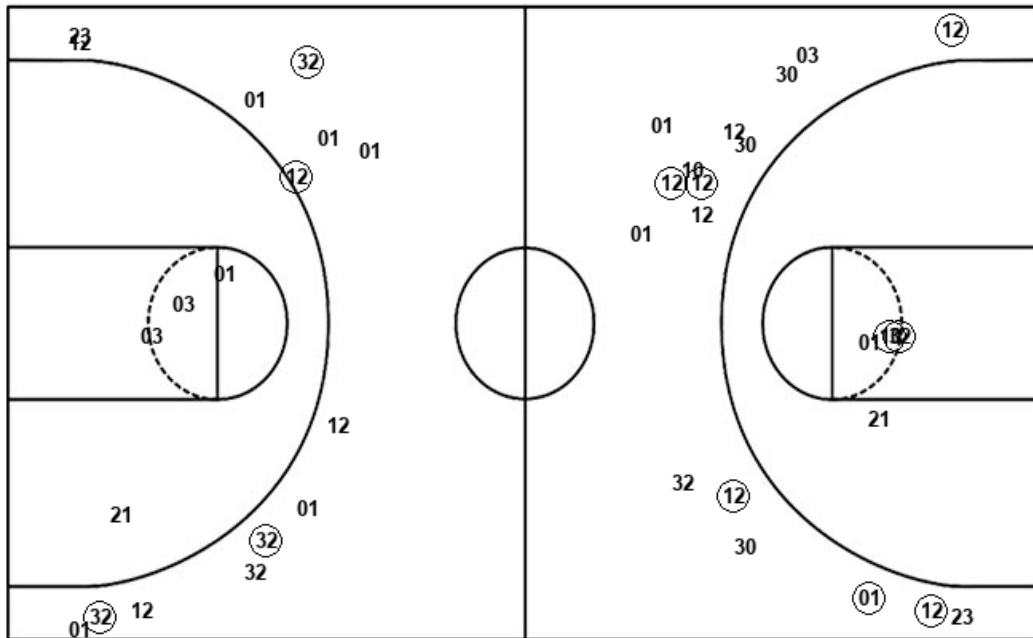

Official Shot Chart
Ark.-Fort Smith vs Tex. A&M-Commerce
Tex. A&M-Commerce Team Shots
January 16, 2020 at A&M-C Field House - Commerce, TX

Layups

Dunks

Layups

Dunks

1. Layups
- (03)
  - 01
  - 30
  - (25)
  - 03
  - 11
  - (03)
  - 12
  - (10)
  - (12)
  - (03)
  - 01
  - (21)
  - (20)
  - (03)
  - (12)
  - (12)
  - (01)
  - (21)
  - (12)
  - (21)
  - (03)

1. Dunks
- (10)
  - (12)

AMC : Period 1	Made	Att	Pct
Layups	8	14	57.1
Dunks	1	1	100.0
2PT Field Goals	9	19	47.4
3PT Field Goals	4	14	28.6
Total Field Goals	13	33	39.4

AMC : Period 2	Made	Att	Pct
Layups	8	8	100.0
Dunks	1	1	100.0
2PT Field Goals	11	13	84.6
3PT Field Goals	6	17	35.3
Total Field Goals	17	30	56.7