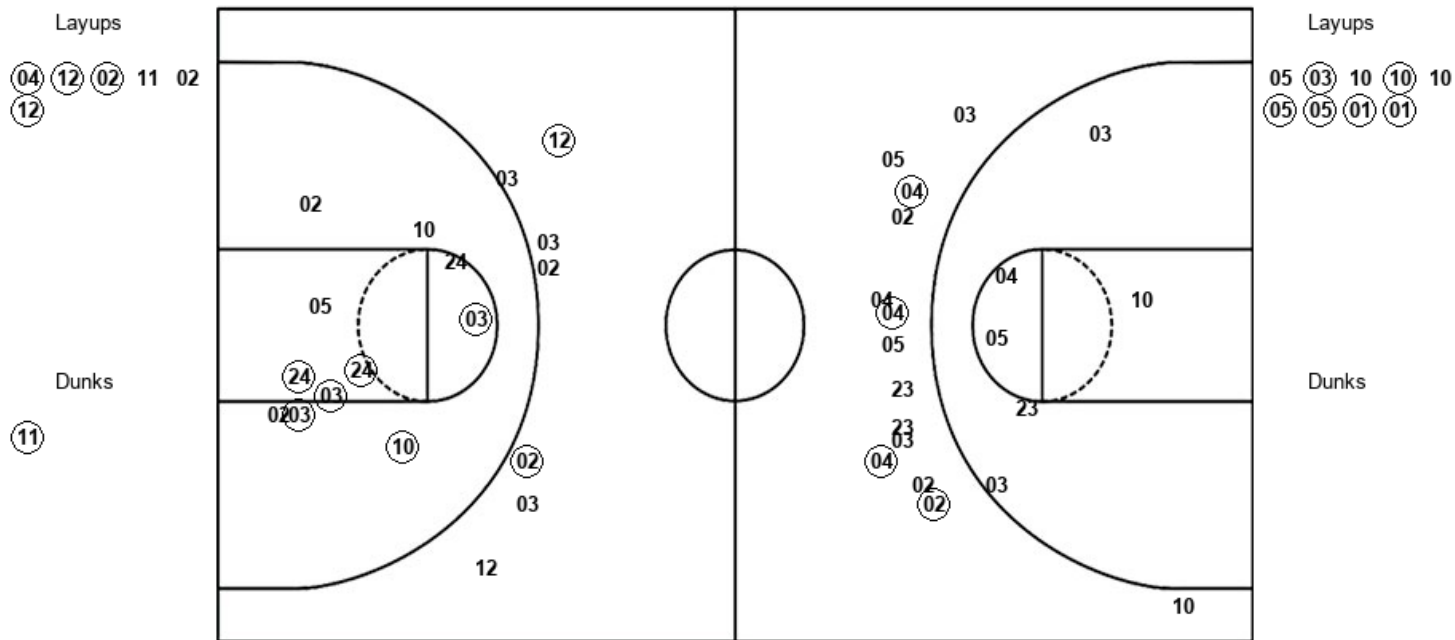

Official Shot Chart
Lubbock Christian vs Angelo State
PERIOD 1 Shots
November 23, 2019 at Junell Center/Stephens Arena - San Angelo

Angelo State

Lubbock Christian

ASU : Period 1	Made	Att	Pct
Layups	4	6	66.7
Dunks	1	1	100.0
2PT Field Goals	5	13	38.5
3PT Field Goals	4	14	28.6
Total Field Goals	9	27	33.3

LCU : Period 1	Made	Att	Pct
Layups	6	9	66.7
Dunks	0	0	0
2PT Field Goals	12	20	60.0
3PT Field Goals	2	7	28.6
Total Field Goals	14	27	51.9