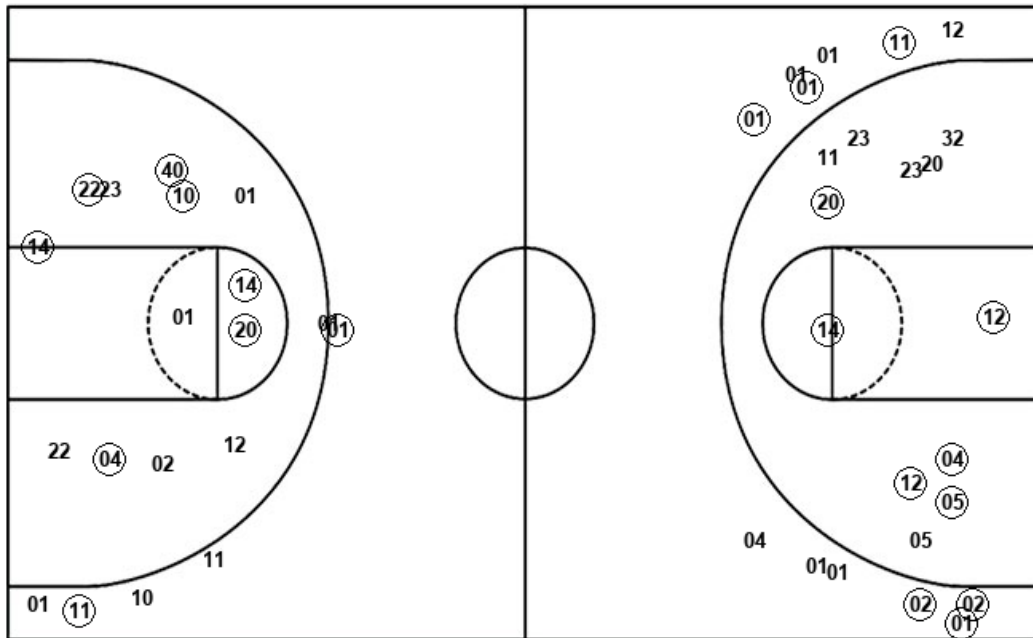

Official Shot Chart
Mississippi Val. vs Prairie View
Prairie View Team Shots
January 27, 2020 at William Nicks Building - Prairie View

Layups

Layups

(20)	40	(12)	(20)	(02)
(14)	14	(14)	11	11
(14)	11	01	(14)	32
10	05	04	(10)	(32)

Dunks

Dunks

PVU : Period 1	Made	Att	Pct
Layups	2	3	66.7
Dunks	0	0	0
2PT Field Goals	2	5	40.0
3PT Field Goals	3	8	37.5
Total Field Goals	5	13	38.5

PVU : Period 2	Made	Att	Pct
Layups	4	5	80.0
Dunks	0	0	0
2PT Field Goals	10	15	66.7
3PT Field Goals	3	4	75.0
Total Field Goals	13	19	68.4

PVU : Period 3	Made	Att	Pct
Layups	2	6	33.3
Dunks	0	0	0
2PT Field Goals	6	12	50.0
3PT Field Goals	2	5	40.0
Total Field Goals	8	17	47.1

PVU : Period 4	Made	Att	Pct
Layups	2	6	33.3
Dunks	0	0	0
2PT Field Goals	5	13	38.5
3PT Field Goals	0	1	00.0
Total Field Goals	5	14	35.7