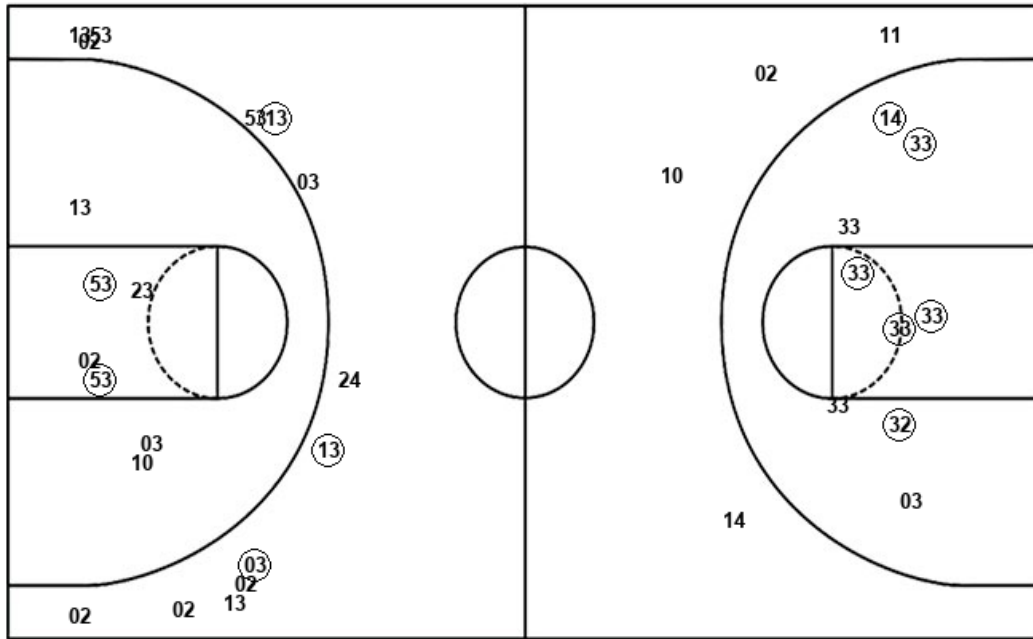

Official Shot Chart
Coastal Carolina vs Georgia Southern
PERIOD 2 Shots
 February 13, 2020 at Hanner Fieldhouse - Statesboro, Ga.

Georgia Southern

Coastal Carolina

Layups

53 23

Dunks

53 02 23

Layups