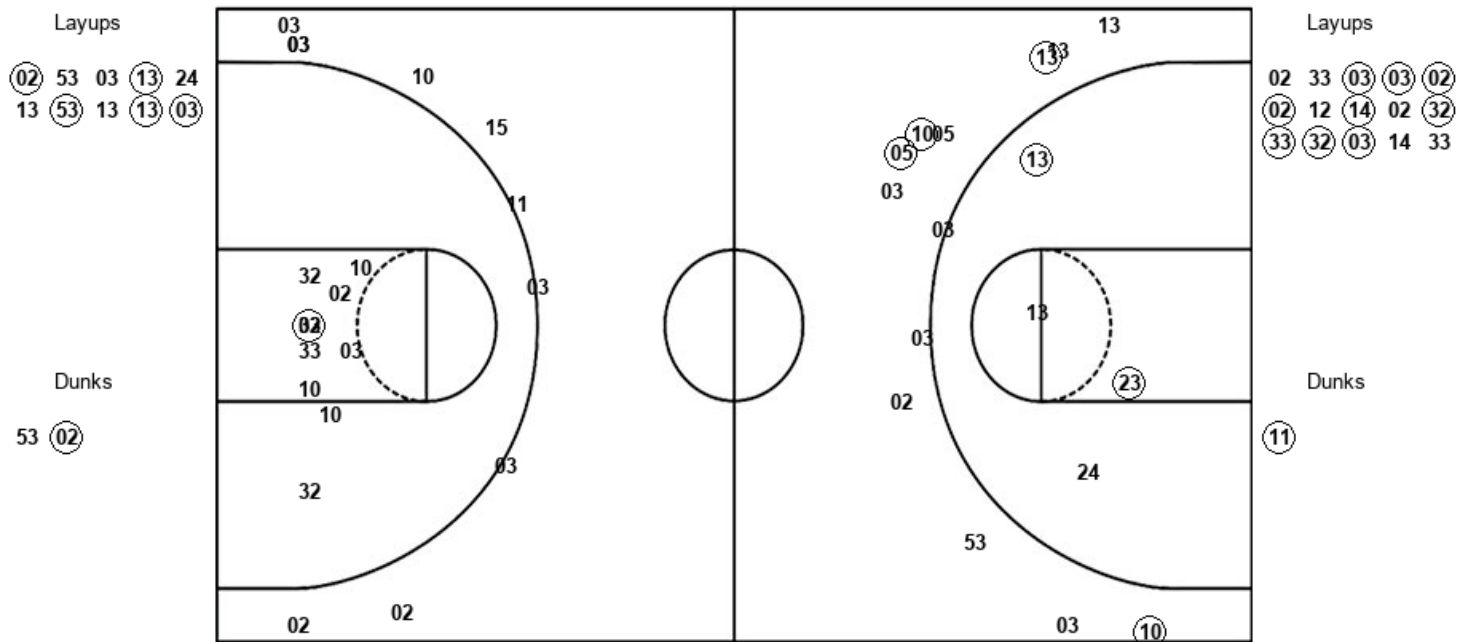

Official Shot Chart
Coastal Carolina vs Georgia Southern
PERIOD 1 Shots
February 13, 2020 at Hanner Fieldhouse - Statesboro, Ga.

Georgia Southern

Coastal Carolina

GAS : Period 1	Made	Att	Pct
Layups	5	10	50.0
Dunks	1	2	50.0
2PT Field Goals	8	18	44.4
3PT Field Goals	4	11	36.4
Total Field Goals	12	29	41.4

CCU : Period 1	Made	Att	Pct
Layups	9	15	60.0
Dunks	1	1	100.0
2PT Field Goals	12	26	46.2
3PT Field Goals	0	10	00.0
Total Field Goals	12	36	33.3