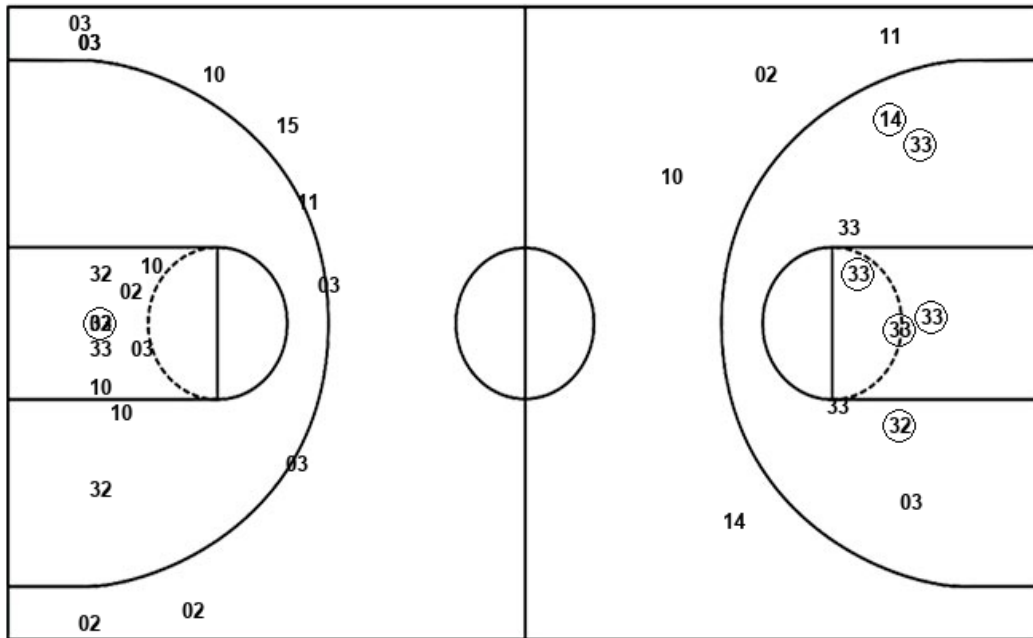

Official Shot Chart
Coastal Carolina vs Georgia Southern
Coastal Carolina Team Shots
February 13, 2020 at Hanner Fieldhouse - Statesboro, Ga.

Layups

Layups

- 02 33 (03) (03) (02)
- (02) 12 (14) 02 (32)
- (33) (32) (03) 14 33
- 14 (33) (33) (02) 02
- 33 03 14 (02) (32)
- (33) (03) (02) (14) (33)
- 02 32 (32) 03 03

Dunks

Dunks

- (11) 02

CCU : Period 1	Made	Att	Pct
Layups	9	15	60.0
Dunks	1	1	100.0
2PT Field Goals	12	26	46.2
3PT Field Goals	0	10	00.0
Total Field Goals	12	36	33.3

CCU : Period 2	Made	Att	Pct
Layups	11	20	55.0
Dunks	0	1	00.0
2PT Field Goals	17	30	56.7
3PT Field Goals	0	4	00.0
Total Field Goals	17	34	50.0