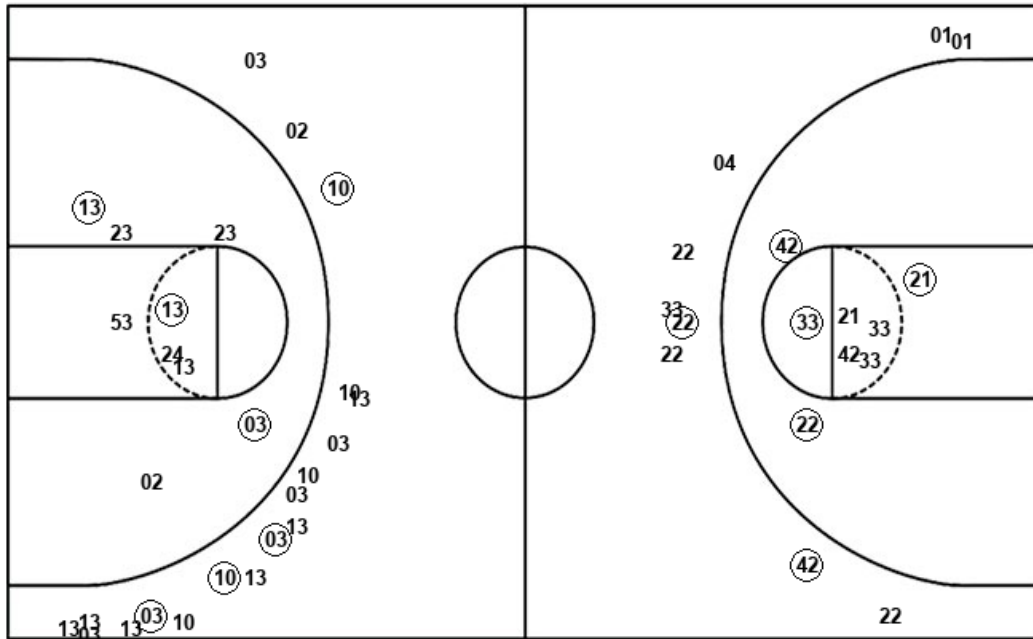

Official Shot Chart
South Alabama vs Georgia Southern
PERIOD 2 Shots
February 01, 2020 at Hanner Fieldhouse - Statesboro, Ga.

Georgia Southern

South Alabama

Layups
13 (13) 13 (03)

Dunks
(02)

Layups
(42) 00 (00) 01 01
(42) (33) (21) 21

Dunks
(21) (42) (33)

GAS : Period 2	Made	Att	Pct
Layups	2	4	50.0
Dunks	1	1	100.0
2PT Field Goals	6	14	42.9
3PT Field Goals	4	18	22.2
Total Field Goals	10	32	31.3

USA : Period 2	Made	Att	Pct
Layups	5	9	55.6
Dunks	3	3	100.0
2PT Field Goals	12	20	60.0
3PT Field Goals	2	9	22.2
Total Field Goals	14	29	48.3