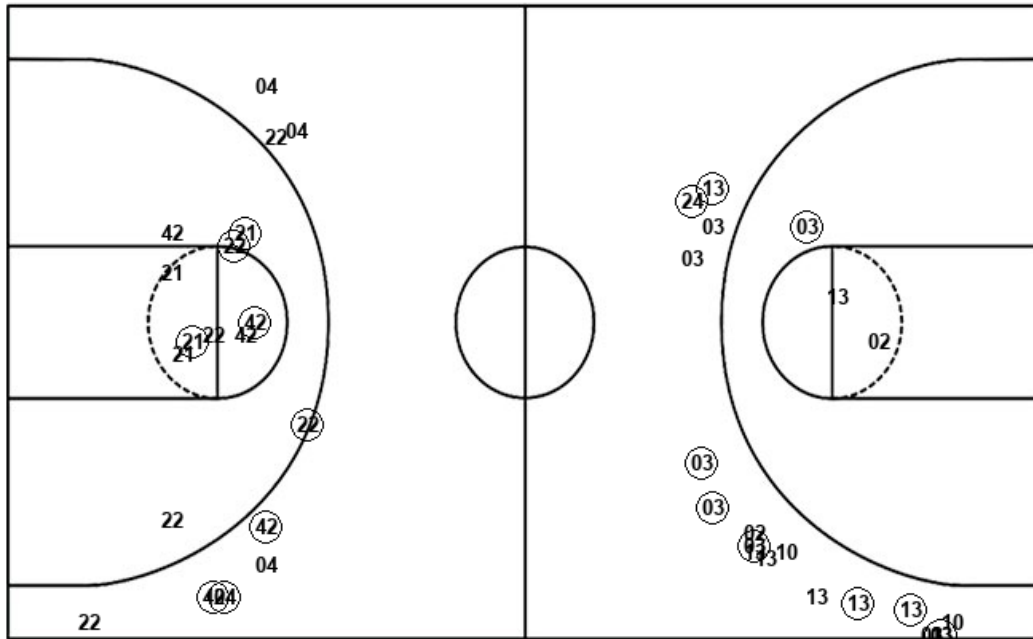

Official Shot Chart
South Alabama vs Georgia Southern
PERIOD 1 Shots
February 01, 2020 at Hanner Fieldhouse - Statesboro, Ga.

Georgia Southern

South Alabama

Layups
23 24 53 (03)

Dunks
05 (02)

Layups
(33) 04 (33) 03 (21)
(00) (00) (00) 22 21
(00)

Dunks
(33)

GAS : Period 1	Made	Att	Pct
Layups	1	4	25.0
Dunks	1	2	50.0
2PT Field Goals	3	10	30.0
3PT Field Goals	8	17	47.1
Total Field Goals	11	27	40.7

USA : Period 1	Made	Att	Pct
Layups	8	11	72.7
Dunks	1	1	100.0
2PT Field Goals	13	22	59.1
3PT Field Goals	4	9	44.4
Total Field Goals	17	31	54.8