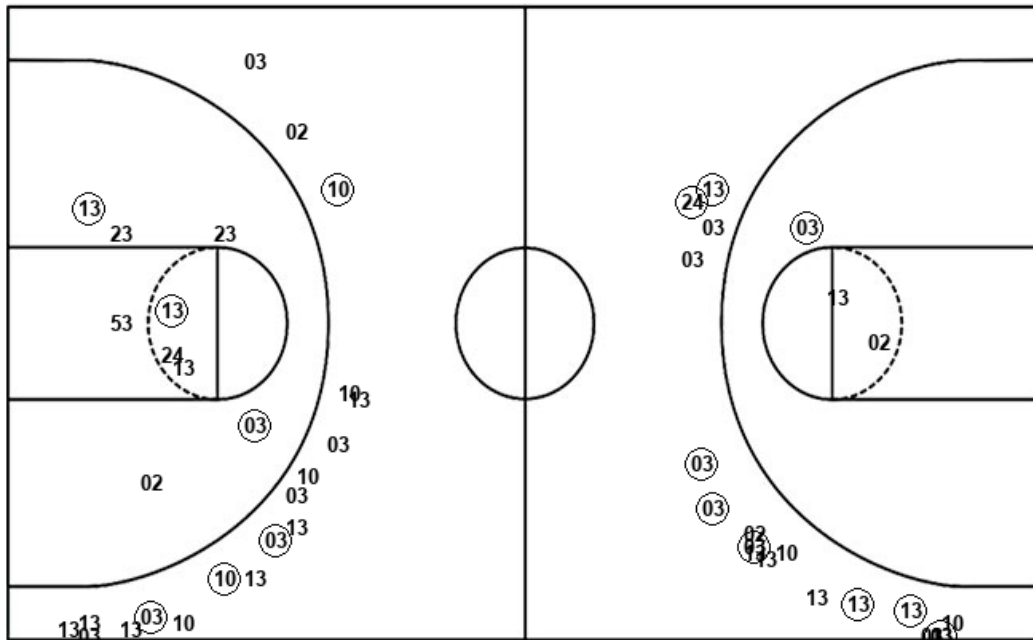

Official Shot Chart
South Alabama vs Georgia Southern
Georgia Southern Team Shots
February 01, 2020 at Hanner Fieldhouse - Statesboro, Ga.

Layups

Layups

23 24 53 (03) 13
(13) 13 (03)

Dunks

Dunks

05 (02) (02)

GAS : Period 1	Made	Att	Pct
Layups	1	4	25.0
Dunks	1	2	50.0
2PT Field Goals	3	10	30.0
3PT Field Goals	8	17	47.1
Total Field Goals	11	27	40.7

GAS : Period 2	Made	Att	Pct
Layups	2	4	50.0
Dunks	1	1	100.0
2PT Field Goals	6	14	42.9
3PT Field Goals	4	18	22.2
Total Field Goals	10	32	31.3