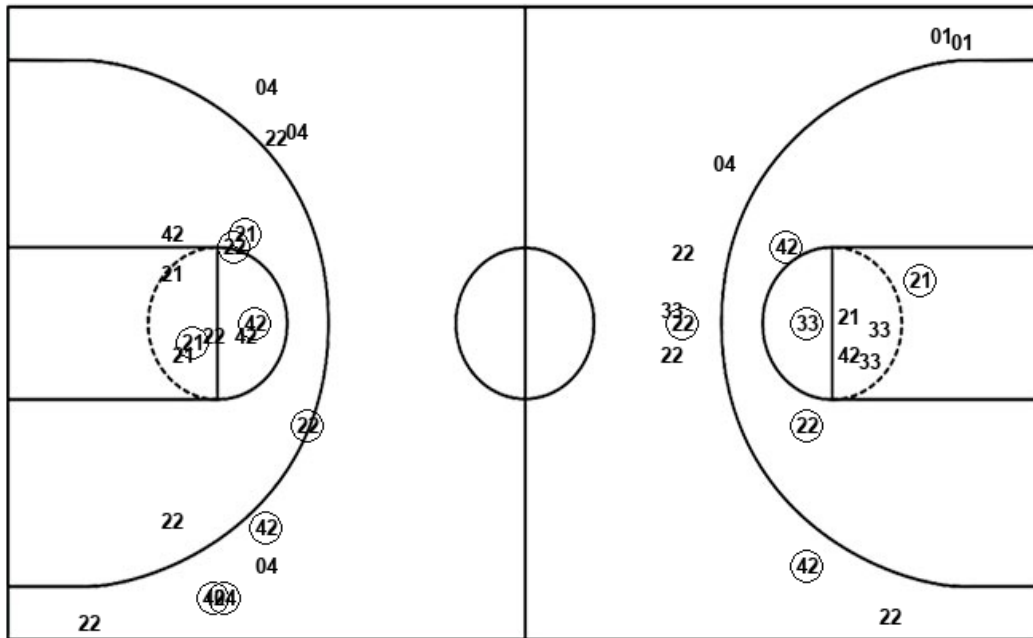

Official Shot Chart
South Alabama vs Georgia Southern
South Alabama Team Shots
February 01, 2020 at Hanner Fieldhouse - Statesboro, Ga.

Layups

Dunks