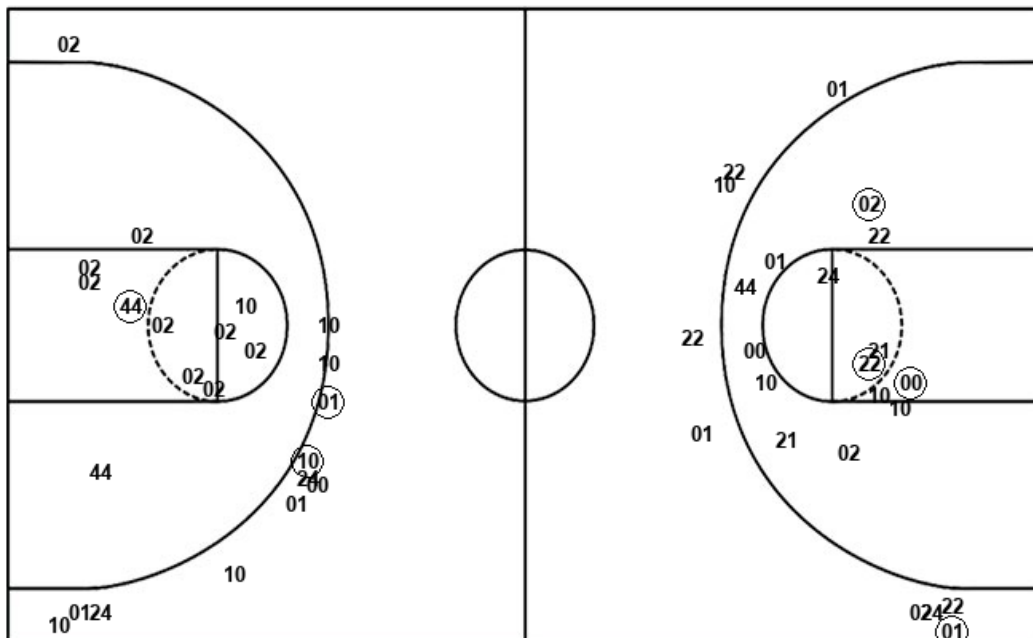

Official Shot Chart
Louisiana Tech vs Rice
Louisiana Tech Team Shots
January 16, 2020 at Tudor Fieldhouse - Houston

Layups

Layups

Dunks

Dunks

LAT : Period 1	Made	Att	Pct
Layups	3	8	37.5
Dunks	0	0	0
2PT Field Goals	5	13	38.5
3PT Field Goals	0	3	00.0
Total Field Goals	5	16	31.3

LAT : Period 2	Made	Att	Pct
Layups	2	4	50.0
Dunks	0	0	0
2PT Field Goals	3	13	23.1
3PT Field Goals	1	6	16.7
Total Field Goals	4	19	21.1

LAT : Period 3	Made	Att	Pct
Layups	4	5	80.0
Dunks	0	0	0
2PT Field Goals	4	8	50.0
3PT Field Goals	0	4	00.0
Total Field Goals	4	12	33.3

LAT : Period 4	Made	Att	Pct
Layups	1	2	50.0
Dunks	0	0	0
2PT Field Goals	2	10	20.0
3PT Field Goals	2	8	25.0
Total Field Goals	4	18	22.2