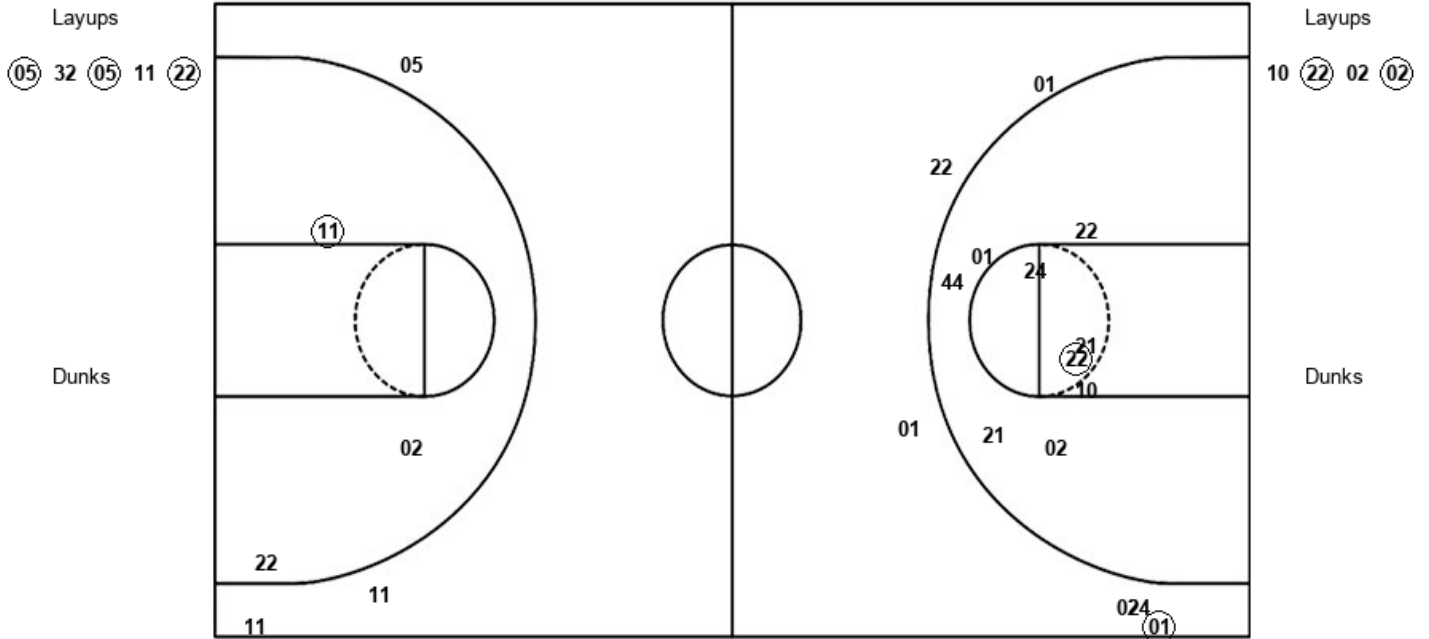

Official Shot Chart
Louisiana Tech vs Rice
PERIOD 2 Shots
January 16, 2020 at Tudor Fieldhouse - Houston

Rice

Louisiana Tech

RIC : Period 2	Made	Att	Pct
Layups	3	5	60.0
Dunks	0	0	0
2PT Field Goals	4	8	50.0
3PT Field Goals	0	3	00.0
Total Field Goals	4	11	36.4

LAT : Period 2	Made	Att	Pct
Layups	2	4	50.0
Dunks	0	0	0
2PT Field Goals	3	13	23.1
3PT Field Goals	1	6	16.7
Total Field Goals	4	19	21.1