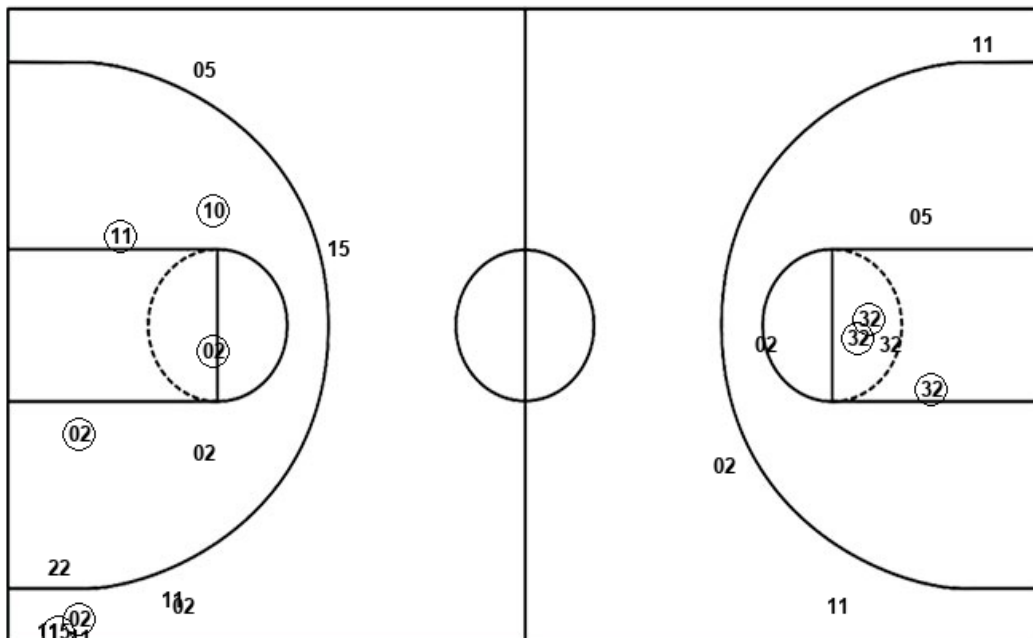

Official Shot Chart
Louisiana Tech vs Rice
Rice Team Shots
January 16, 2020 at Tudor Fieldhouse - Houston

Layups

Layups

10	15	(11)	15	(15)
(05)	(05)	(05)	32	(05)
11	(22)	32	(15)	(22)
(25)	(22)	10	(02)	10
(24)	24	(24)	11	(05)

Dunks

Dunks

RIC : Period 1	Made	Att	Pct
Layups	4	7	57.1
Dunks	0	0	0
2PT Field Goals	7	10	70.0
3PT Field Goals	2	5	40.0
Total Field Goals	9	15	60.0

RIC : Period 2	Made	Att	Pct
Layups	3	5	60.0
Dunks	0	0	0
2PT Field Goals	4	8	50.0
3PT Field Goals	0	3	00.0
Total Field Goals	4	11	36.4

RIC : Period 3	Made	Att	Pct
Layups	4	5	80.0
Dunks	0	0	0
2PT Field Goals	6	9	66.7
3PT Field Goals	0	2	00.0
Total Field Goals	6	11	54.5

RIC : Period 4	Made	Att	Pct
Layups	4	8	50.0
Dunks	0	0	0
2PT Field Goals	5	10	50.0
3PT Field Goals	0	1	00.0
Total Field Goals	5	11	45.5