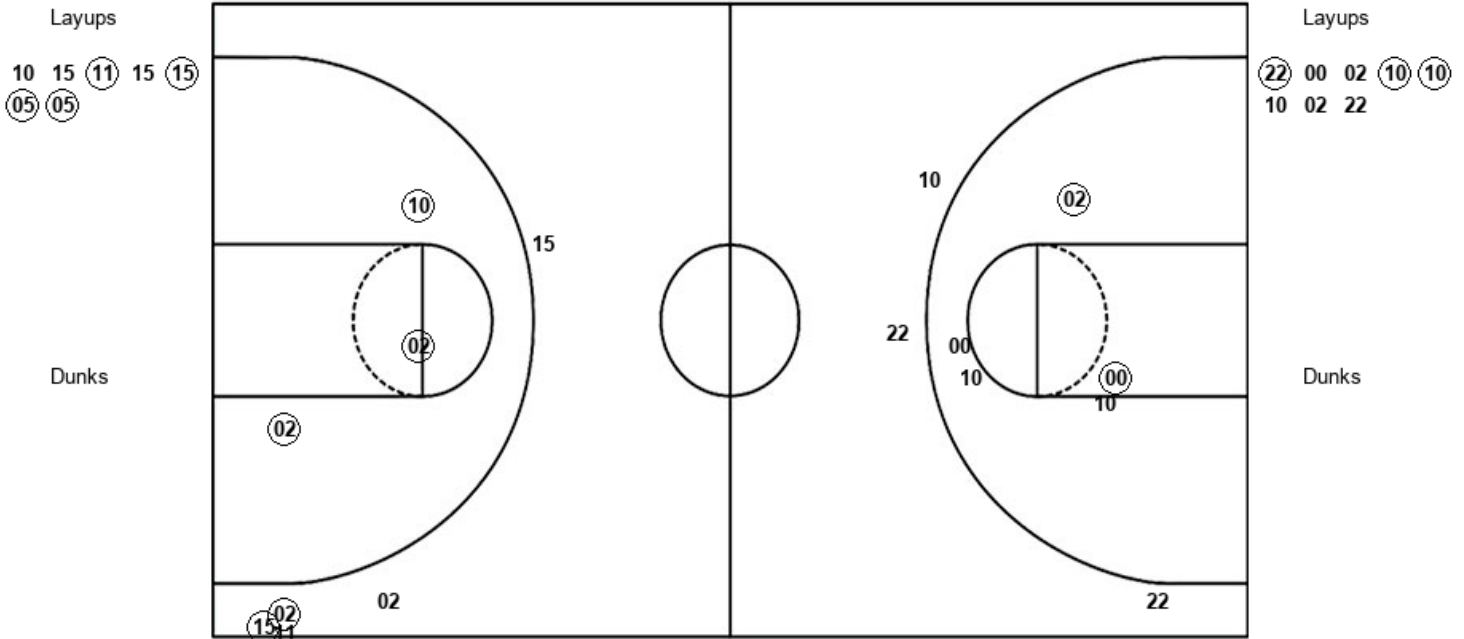

Official Shot Chart
Louisiana Tech vs Rice
PERIOD 1 Shots
January 16, 2020 at Tudor Fieldhouse - Houston

Rice

Louisiana Tech

RIC : Period 1	Made	Att	Pct
Layups	4	7	57.1
Dunks	0	0	0
2PT Field Goals	7	10	70.0
3PT Field Goals	2	5	40.0
Total Field Goals	9	15	60.0

LAT : Period 1	Made	Att	Pct
Layups	3	8	37.5
Dunks	0	0	0
2PT Field Goals	5	13	38.5
3PT Field Goals	0	3	00.0
Total Field Goals	5	16	31.3