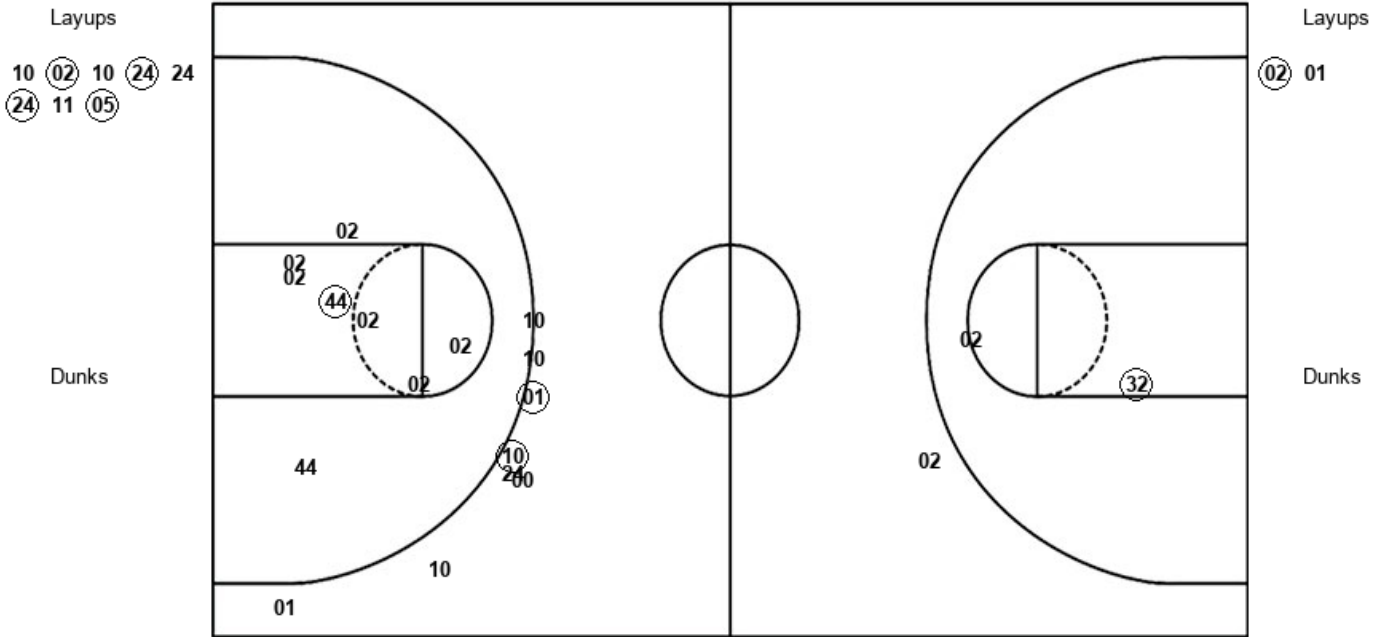

Official Shot Chart
Louisiana Tech vs Rice
PERIOD 4 Shots
January 16, 2020 at Tudor Fieldhouse - Houston

Rice

Louisiana Tech

RIC : Period 4	Made	Att	Pct
Layups	4	8	50.0
Dunks	0	0	0
2PT Field Goals	5	10	50.0
3PT Field Goals	0	1	00.0
Total Field Goals	5	11	45.5

LAT : Period 4	Made	Att	Pct
Layups	1	2	50.0
Dunks	0	0	0
2PT Field Goals	2	10	20.0
3PT Field Goals	2	8	25.0
Total Field Goals	4	18	22.2