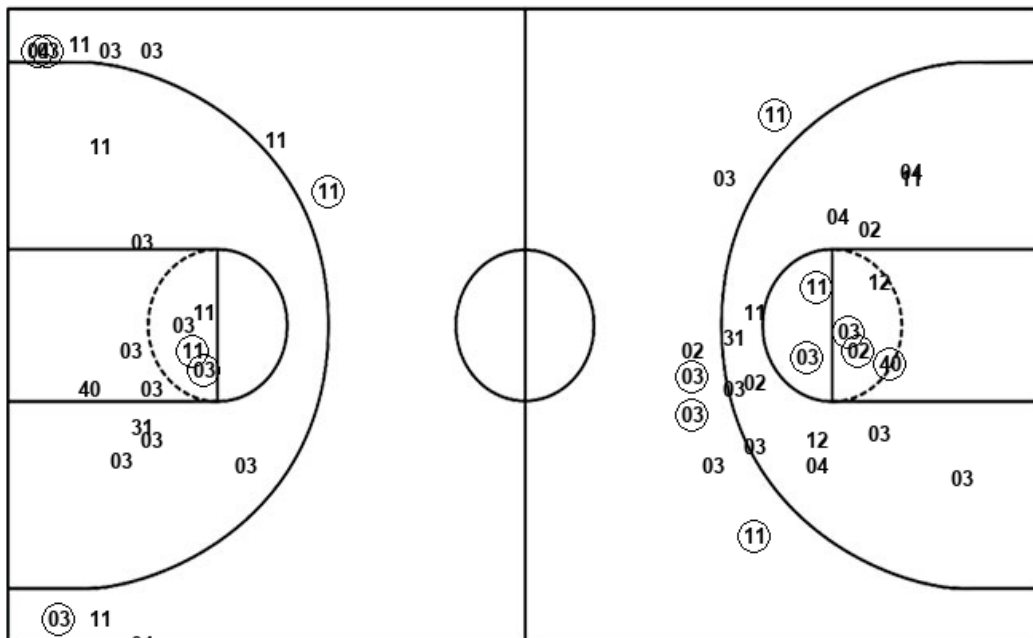

Official Shot Chart
Texas A&M vs Rice
Texas A&M Team Shots
November 17, 2019 at Tudor Fieldhouse - Houston

Layups

Layups

Dunks

Dunks

A&M : Period 1	Made	Att	Pct
Layups	4	5	80.0
Dunks	0	0	0
2PT Field Goals	6	13	46.2
3PT Field Goals	3	5	60.0
Total Field Goals	9	18	50.0

A&M : Period 2	Made	Att	Pct
Layups	1	2	50.0
Dunks	0	0	0
2PT Field Goals	4	13	30.8
3PT Field Goals	1	2	50.0
Total Field Goals	5	15	33.3

A&M : Period 3	Made	Att	Pct
Layups	1	5	20.0
Dunks	0	0	0
2PT Field Goals	2	10	20.0
3PT Field Goals	3	7	42.9
Total Field Goals	5	17	29.4

A&M : Period 4	Made	Att	Pct
Layups	4	4	100.0
Dunks	0	0	0
2PT Field Goals	5	12	41.7
3PT Field Goals	1	3	33.3
Total Field Goals	6	15	40.0