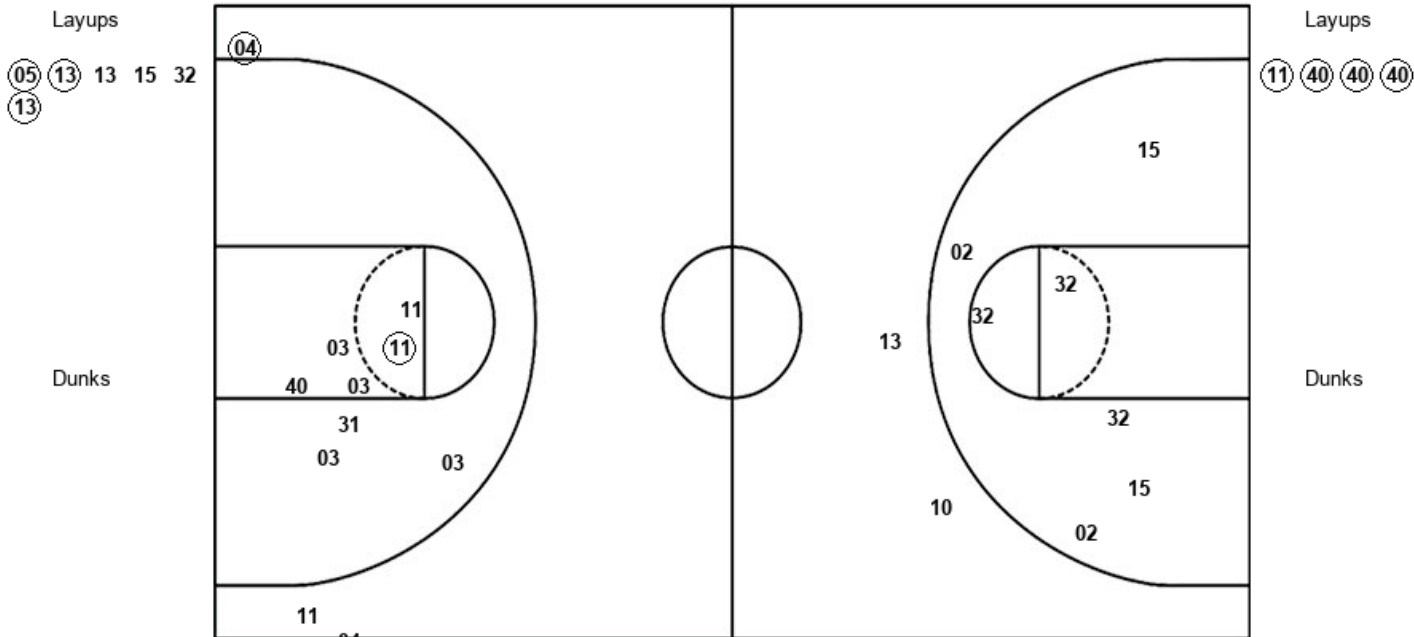

Official Shot Chart
Texas A&M vs Rice
PERIOD 4 Shots
November 17, 2019 at Tudor Fieldhouse - Houston

Rice

Texas A&M

RIC : Period 4	Made	Att	Pct
Layups	3	6	50.0
Dunks	0	0	0
2PT Field Goals	3	13	23.1
3PT Field Goals	0	2	00.0
Total Field Goals	3	15	20.0

A&M : Period 4	Made	Att	Pct
Layups	4	4	100.0
Dunks	0	0	0
2PT Field Goals	5	12	41.7
3PT Field Goals	1	3	33.3
Total Field Goals	6	15	40.0