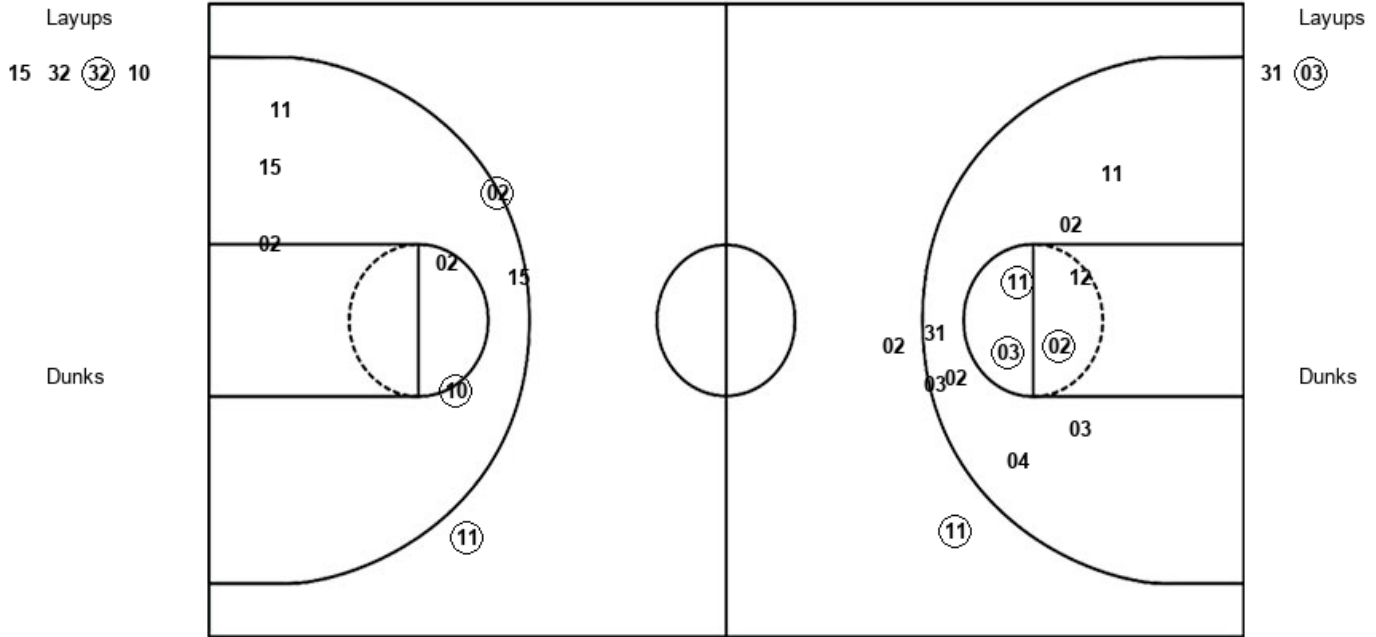

Official Shot Chart
Texas A&M vs Rice
PERIOD 2 Shots
November 17, 2019 at Tudor Fieldhouse - Houston

Rice

Texas A&M

RIC : Period 2	Made	Att	Pct
Layups	1	4	25.0
Dunks	0	0	0
2PT Field Goals	2	9	22.2
3PT Field Goals	2	3	66.7
Total Field Goals	4	12	33.3

A&M : Period 2	Made	Att	Pct
Layups	1	2	50.0
Dunks	0	0	0
2PT Field Goals	4	13	30.8
3PT Field Goals	1	2	50.0
Total Field Goals	5	15	33.3