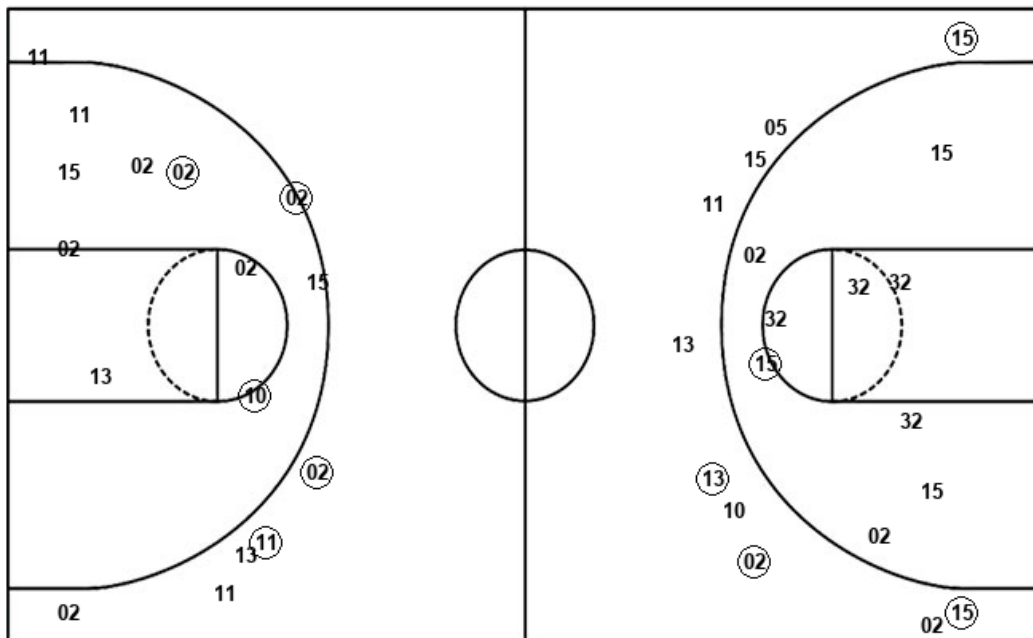

Official Shot Chart
Texas A&M vs Rice
Rice Team Shots
November 17, 2019 at Tudor Fieldhouse - Houston

Layups

Dunks

Layups

Dunks

(15) 15 32 (32) 10
(32) (10) (15) (23) (05)
(13) 13 15 32 (13)

RIC : Period 1	Made	Att	Pct
Layups	1	1	100.0
Dunks	0	0	0
2PT Field Goals	2	4	50.0
3PT Field Goals	1	5	20.0
Total Field Goals	3	9	33.3

RIC : Period 3	Made	Att	Pct
Layups	4	4	100.0
Dunks	0	0	0
2PT Field Goals	5	6	83.3
3PT Field Goals	4	8	50.0
Total Field Goals	9	14	64.3

RIC : Period 2	Made	Att	Pct
Layups	1	4	25.0
Dunks	0	0	0
2PT Field Goals	2	9	22.2
3PT Field Goals	2	3	66.7
Total Field Goals	4	12	33.3

RIC : Period 4	Made	Att	Pct
Layups	3	6	50.0
Dunks	0	0	0
2PT Field Goals	3	13	23.1
3PT Field Goals	0	2	00.0
Total Field Goals	3	15	20.0