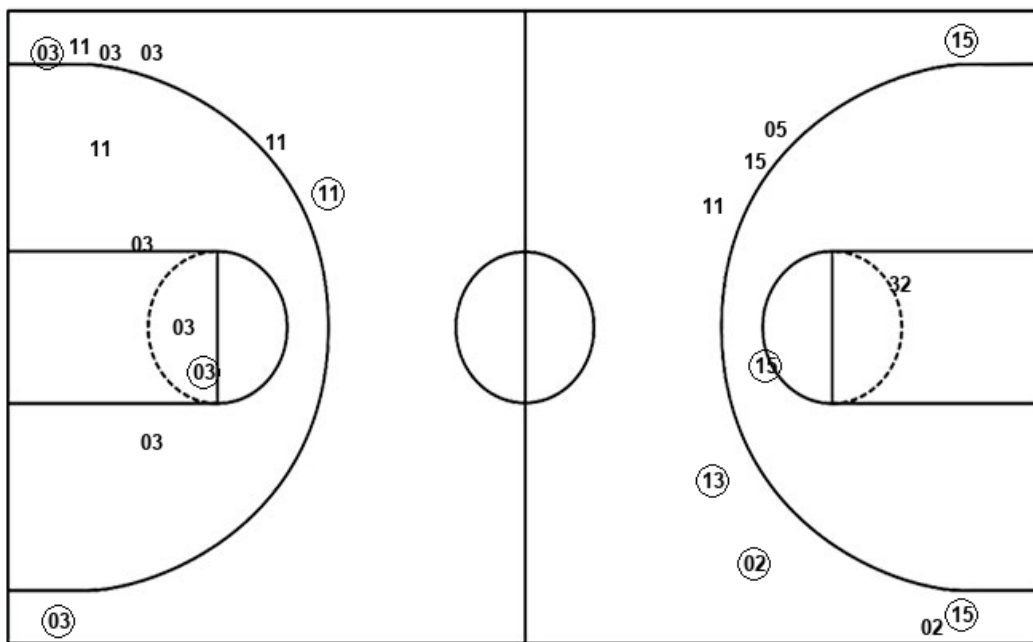

Official Shot Chart
Texas A&M vs Rice
PERIOD 3 Shots
November 17, 2019 at Tudor Fieldhouse - Houston

Rice

Texas A&M

Layups
 32 10 15 23

Layups
 40 03 11 12 31

Dunks

Dunks

RIC : Period 3	Made	Att	Pct
Layups	4	4	100.0
Dunks	0	0	0
2PT Field Goals	5	6	83.3
3PT Field Goals	4	8	50.0
Total Field Goals	9	14	64.3