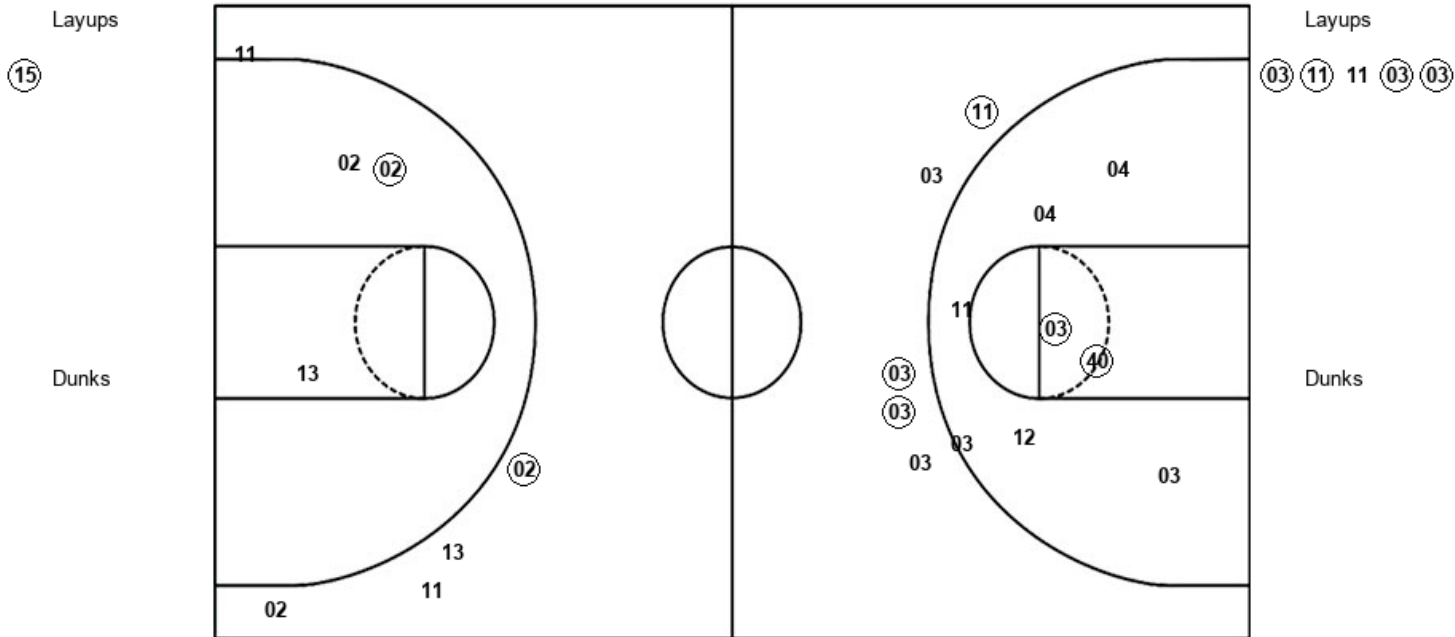

Official Shot Chart
Texas A&M vs Rice
PERIOD 1 Shots
November 17, 2019 at Tudor Fieldhouse - Houston

Rice

Texas A&M

RIC : Period 1	Made	Att	Pct
Layups	1	1	100.0
Dunks	0	0	0
2PT Field Goals	2	4	50.0
3PT Field Goals	1	5	20.0
Total Field Goals	3	9	33.3

A&M : Period 1	Made	Att	Pct
Layups	4	5	80.0
Dunks	0	0	0
2PT Field Goals	6	13	46.2
3PT Field Goals	3	5	60.0
Total Field Goals	9	18	50.0