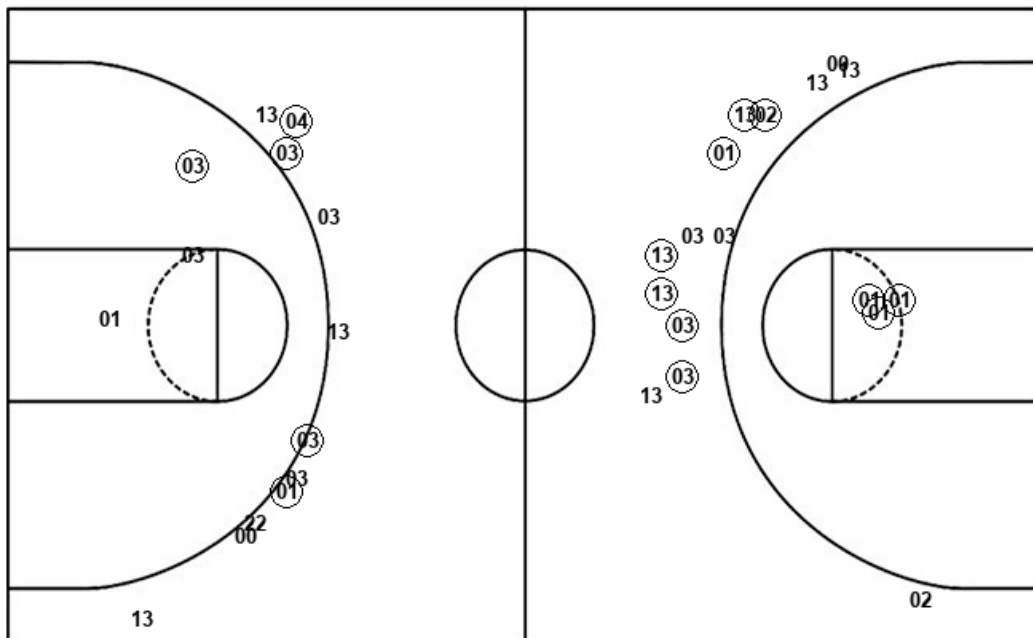

Official Shot Chart
Saint Leo vs Rollins
Saint Leo Team Shots
January 02, 2020 at Alford Sports Center - Winter Park

Layups

Layups

Dunks

Dunks

SLU : Period 1	Made	Att	Pct
Layups	0	3	00.0
Dunks	0	0	0
2PT Field Goals	3	7	42.9
3PT Field Goals	7	13	53.8
Total Field Goals	10	20	50.0