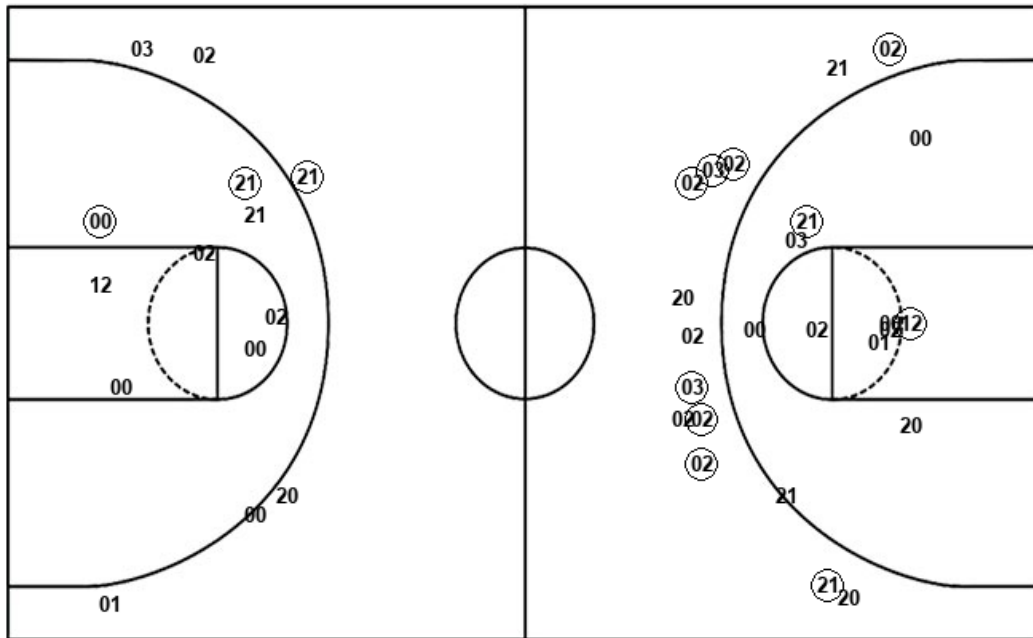

Official Shot Chart
Saint Leo vs Rollins
Rollins Team Shots
January 02, 2020 at Alford Sports Center - Winter Park

Layups

Layups

02 (21) (03) 20 (21)
02 (20) 21 21 (02)
(21) 02 (03) (03) (00)
03 (20)

Dunks

Dunks

ROL : Period 1	Made	Att	Pct
Layups	4	7	57.1
Dunks	0	0	0
2PT Field Goals	6	15	40.0
3PT Field Goals	1	6	16.7
Total Field Goals	7	21	33.3

ROL : Period 2	Made	Att	Pct
Layups	6	10	60.0
Dunks	0	0	0
2PT Field Goals	8	21	38.1
3PT Field Goals	8	13	61.5
Total Field Goals	16	34	47.1