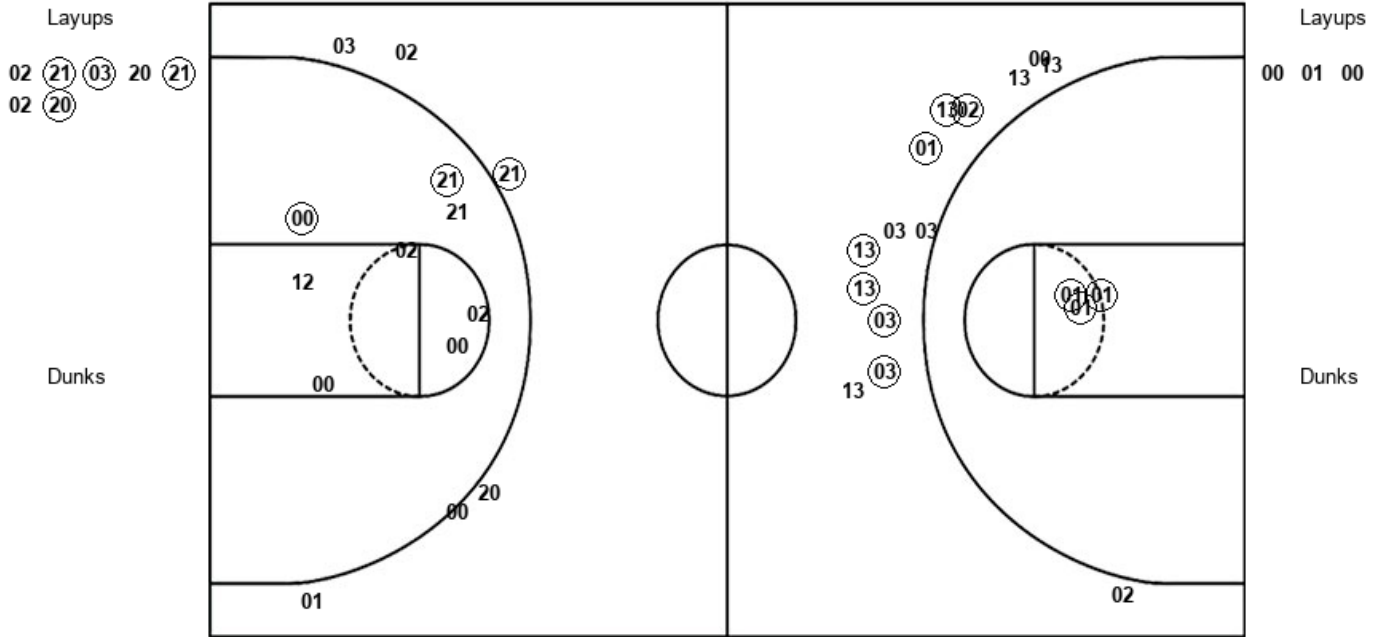

Official Shot Chart
Saint Leo vs Rollins
PERIOD 1 Shots
January 02, 2020 at Alford Sports Center - Winter Park

Rollins

Saint Leo

ROL : Period 1	Made	Att	Pct
Layups	4	7	57.1
Dunks	0	0	0
2PT Field Goals	6	15	40.0
3PT Field Goals	1	6	16.7
Total Field Goals	7	21	33.3

SLU : Period 1	Made	Att	Pct
Layups	0	3	00.0
Dunks	0	0	0
2PT Field Goals	3	7	42.9
3PT Field Goals	7	13	53.8
Total Field Goals	10	20	50.0