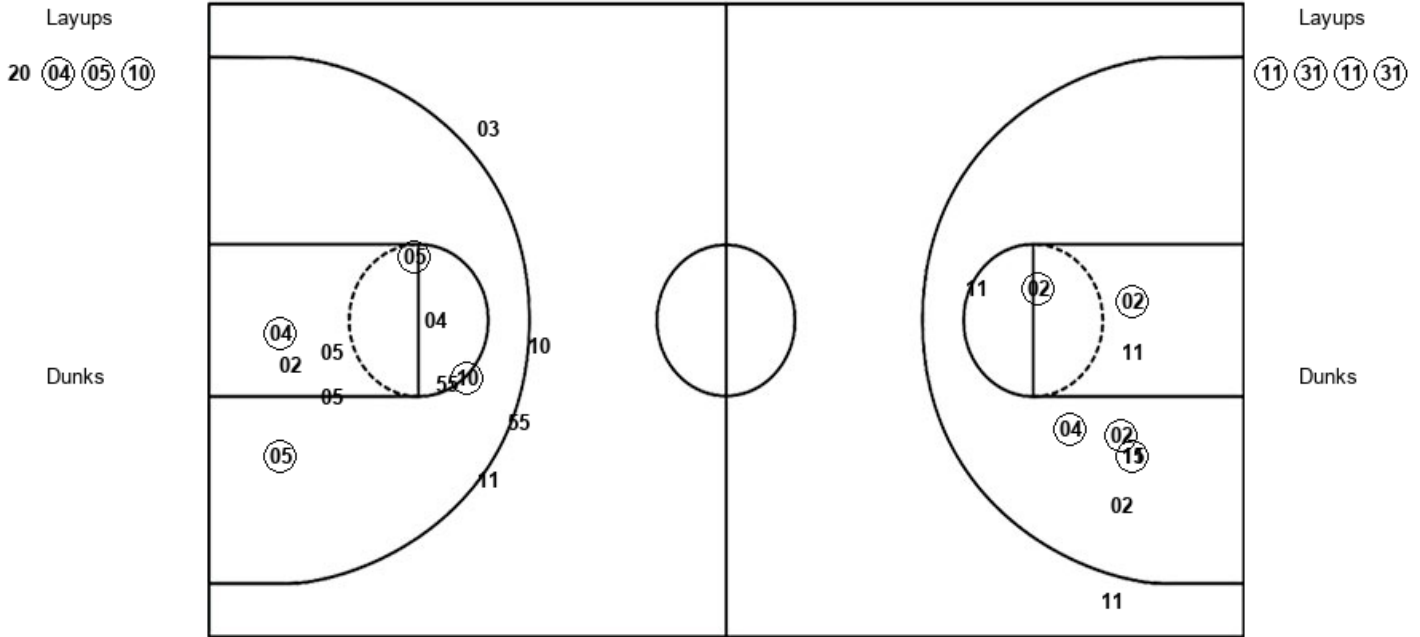

Official Shot Chart
Texas AM vs Mississippi St.
PERIOD 2 Shots
February 09, 2020 at Humphrey Coliseum - Starkville

Mississippi St.

Texas AM

MSU : Period 2	Made	Att	Pct
Layups	3	4	75.0
Dunks	0	0	0
2PT Field Goals	7	13	53.8
3PT Field Goals	0	4	00.0
Total Field Goals	7	17	41.2

TAM : Period 2	Made	Att	Pct
Layups	4	4	100.0
Dunks	0	0	0
2PT Field Goals	10	13	76.9
3PT Field Goals	0	1	00.0
Total Field Goals	10	14	71.4