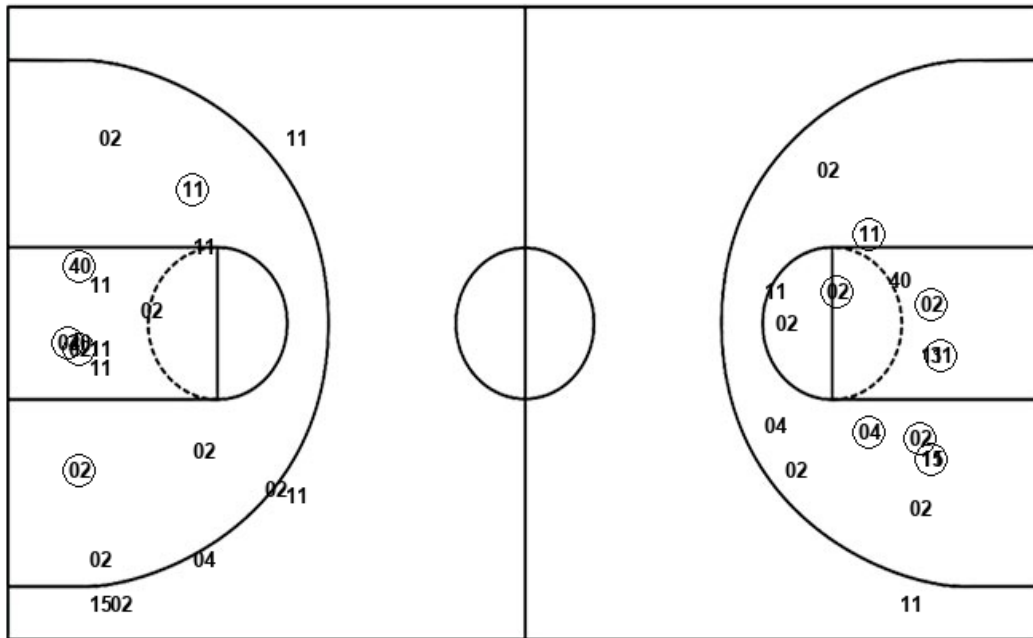

Official Shot Chart
Texas AM vs Mississippi St.
Texas AM Team Shots
February 09, 2020 at Humphrey Coliseum - Starkville

Layups

Layups

Dunks

Dunks

TAM : Period 1	Made	Att	Pct
Layups	3	6	50.0
Dunks	0	0	0
2PT Field Goals	5	13	38.5
3PT Field Goals	0	0	0
Total Field Goals	5	13	38.5

TAM : Period 3	Made	Att	Pct
Layups	3	5	60.0
Dunks	0	0	0
2PT Field Goals	5	13	38.5
3PT Field Goals	0	3	00.0
Total Field Goals	5	16	31.3

TAM : Period 2	Made	Att	Pct
Layups	4	4	100.0
Dunks	0	0	0
2PT Field Goals	10	13	76.9
3PT Field Goals	0	1	00.0
Total Field Goals	10	14	71.4

TAM : Period 4	Made	Att	Pct
Layups	0	5	00.0
Dunks	0	0	0
2PT Field Goals	3	11	27.3
3PT Field Goals	0	3	00.0
Total Field Goals	3	14	21.4