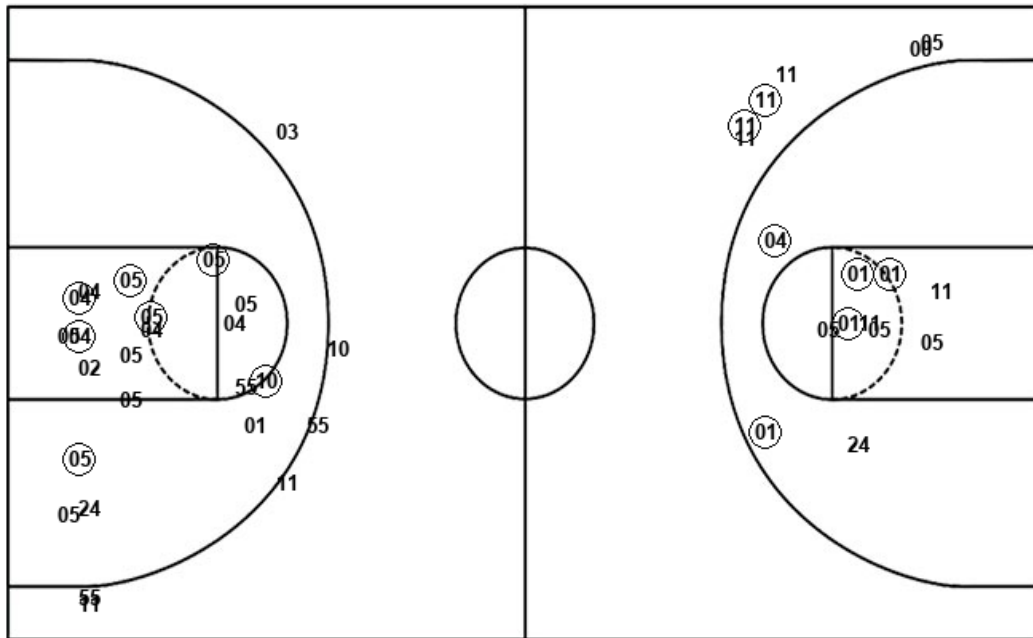

Official Shot Chart
Texas AM vs Mississippi St.
Mississippi St. Team Shots
February 09, 2020 at Humphrey Coliseum - Starkville

Layups

Layups

Dunks

Dunks

MSU : Period 1	Made	Att	Pct
Layups	2	3	66.7
Dunks	0	0	0
2PT Field Goals	5	13	38.5
3PT Field Goals	0	2	00.0
Total Field Goals	5	15	33.3

MSU : Period 2	Made	Att	Pct
Layups	3	4	75.0
Dunks	0	0	0
2PT Field Goals	7	13	53.8
3PT Field Goals	0	4	00.0
Total Field Goals	7	17	41.2

MSU : Period 3	Made	Att	Pct
Layups	3	4	75.0
Dunks	0	0	0
2PT Field Goals	5	12	41.7
3PT Field Goals	2	4	50.0
Total Field Goals	7	16	43.8

MSU : Period 4	Made	Att	Pct
Layups	6	10	60.0
Dunks	0	0	0
2PT Field Goals	9	13	69.2
3PT Field Goals	0	2	00.0
Total Field Goals	9	15	60.0