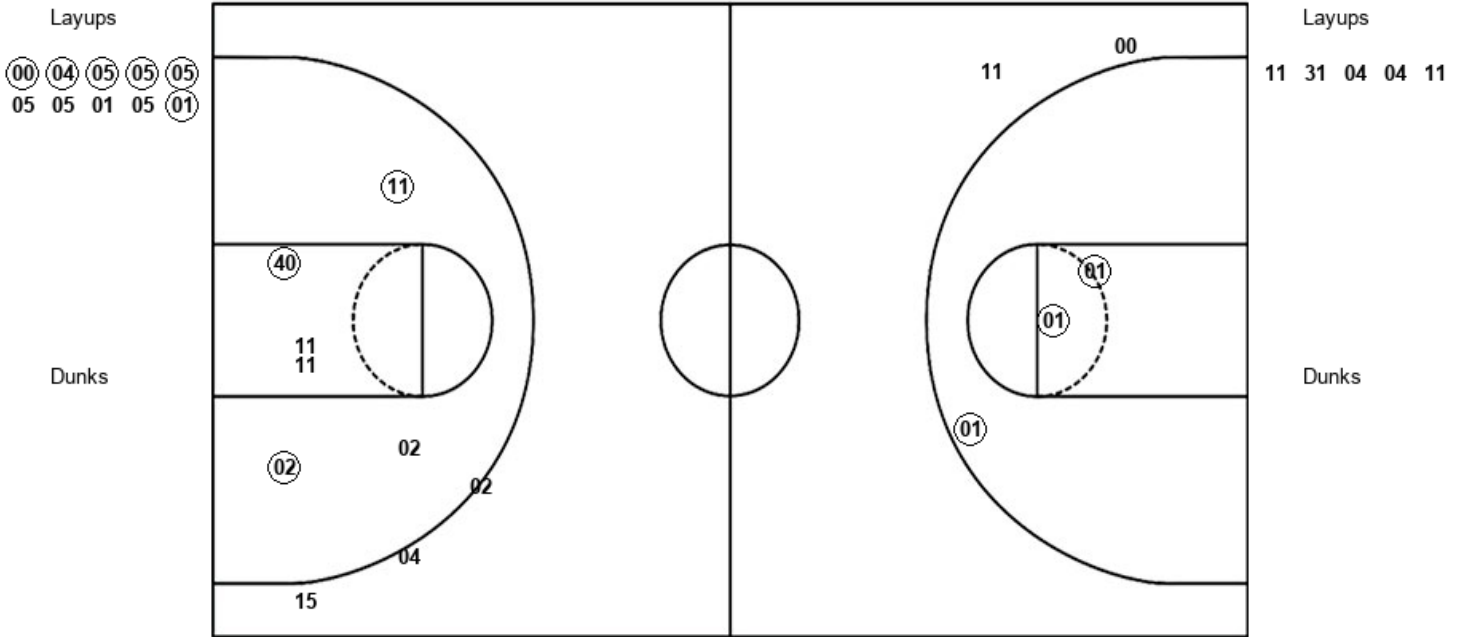

Official Shot Chart
Texas AM vs Mississippi St.
PERIOD 4 Shots
February 09, 2020 at Humphrey Coliseum - Starkville

Mississippi St.

Texas AM

MSU : Period 4	Made	Att	Pct
Layups	6	10	60.0
Dunks	0	0	0
2PT Field Goals	9	13	69.2
3PT Field Goals	0	2	00.0
Total Field Goals	9	15	60.0

TAM : Period 4	Made	Att	Pct
Layups	0	5	00.0
Dunks	0	0	0
2PT Field Goals	3	11	27.3
3PT Field Goals	0	3	00.0
Total Field Goals	3	14	21.4