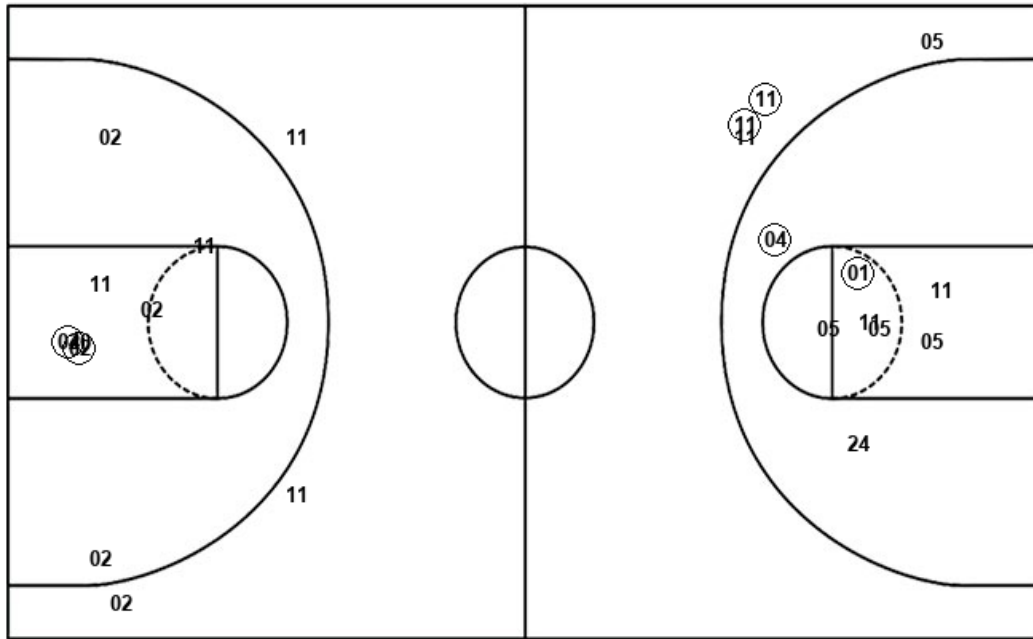

Official Shot Chart
Texas AM vs Mississippi St.
PERIOD 3 Shots
February 09, 2020 at Humphrey Coliseum - Starkville

Mississippi St.

Texas AM

Layups
(04) (01) (01) 11

Layups
(31) (40) 40 31 (31)

Dunks

Dunks

MSU : Period 3	Made	Att	Pct
Layups	3	4	75.0
Dunks	0	0	0
2PT Field Goals	5	12	41.7
3PT Field Goals	2	4	50.0
Total Field Goals	7	16	43.8

TAM : Period 3	Made	Att	Pct
Layups	3	5	60.0
Dunks	0	0	0
2PT Field Goals	5	13	38.5
3PT Field Goals	0	3	00.0
Total Field Goals	5	16	31.3