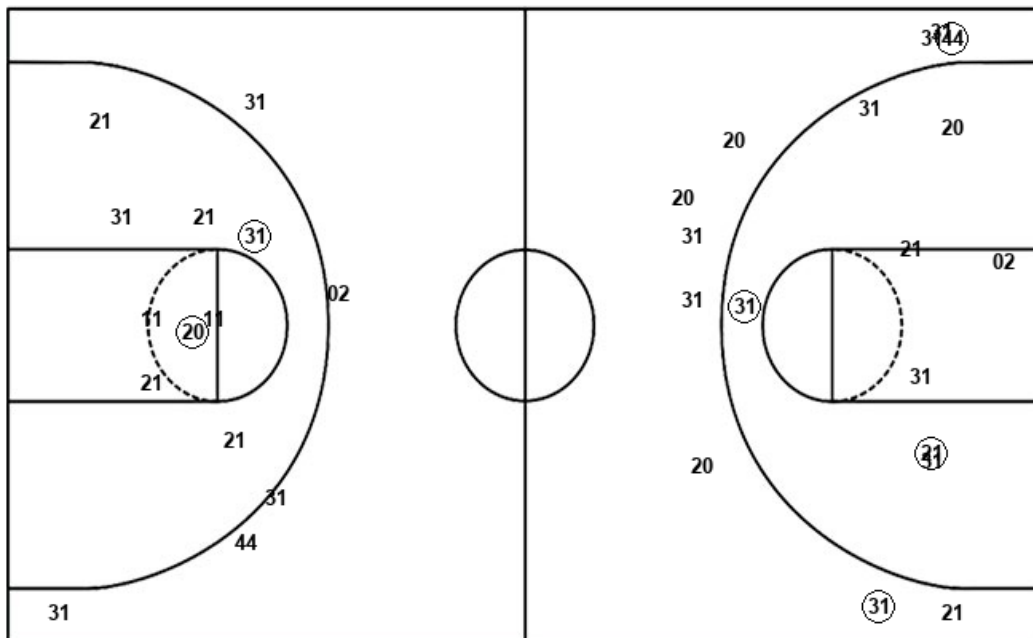

Official Shot Chart
Ole Miss vs Mississippi St.
Ole Miss Team Shots
January 26, 2020 at Humphrey Coliseum - Starkville

Layups

Layups

Dunks

Dunks

OM : Period 1	Made	Att	Pct
Layups	1	3	33.3
Dunks	0	0	0
2PT Field Goals	3	8	37.5
3PT Field Goals	0	6	00.0
Total Field Goals	3	14	21.4

OM : Period 2	Made	Att	Pct
Layups	1	3	33.3
Dunks	0	0	0
2PT Field Goals	1	6	16.7
3PT Field Goals	2	4	50.0
Total Field Goals	3	10	30.0

OM : Period 3	Made	Att	Pct
Layups	2	3	66.7
Dunks	0	0	0
2PT Field Goals	4	7	57.1
3PT Field Goals	0	4	00.0
Total Field Goals	4	11	36.4

OM : Period 4	Made	Att	Pct
Layups	4	4	100.0
Dunks	0	0	0
2PT Field Goals	4	9	44.4
3PT Field Goals	0	1	00.0
Total Field Goals	4	10	40.0