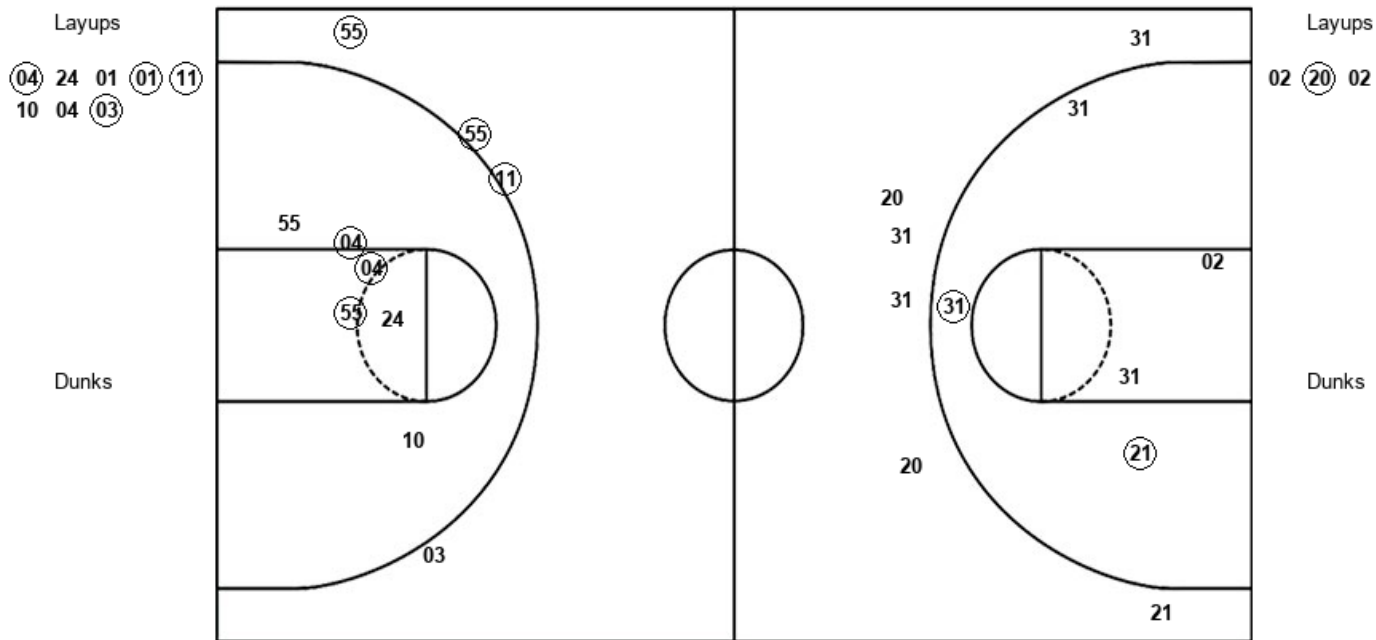

Official Shot Chart
Ole Miss vs Mississippi St.
PERIOD 1 Shots
January 26, 2020 at Humphrey Coliseum - Starkville

Mississippi St.

Ole Miss

MSU : Period 1	Made	Att	Pct
Layups	4	8	50.0
Dunks	0	0	0
2PT Field Goals	7	14	50.0
3PT Field Goals	3	4	75.0
Total Field Goals	10	18	55.6

OM : Period 1	Made	Att	Pct
Layups	1	3	33.3
Dunks	0	0	0
2PT Field Goals	3	8	37.5
3PT Field Goals	0	6	00.0
Total Field Goals	3	14	21.4