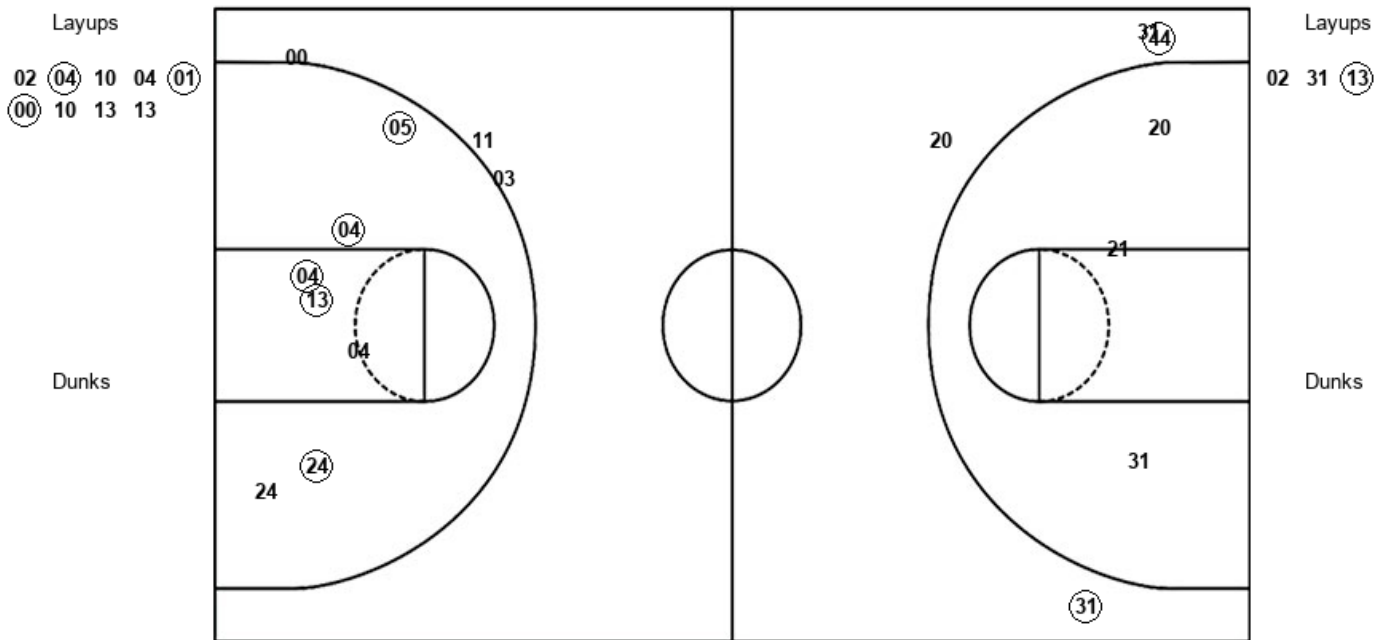

Official Shot Chart
Ole Miss vs Mississippi St.
PERIOD 2 Shots
January 26, 2020 at Humphrey Coliseum - Starkville

Mississippi St.

Ole Miss

MSU : Period 2	Made	Att	Pct
Layups	3	9	33.3
Dunks	0	0	0
2PT Field Goals	8	16	50.0
3PT Field Goals	0	3	00.0
Total Field Goals	8	19	42.1

OM : Period 2	Made	Att	Pct
Layups	1	3	33.3
Dunks	0	0	0
2PT Field Goals	1	6	16.7
3PT Field Goals	2	4	50.0
Total Field Goals	3	10	30.0