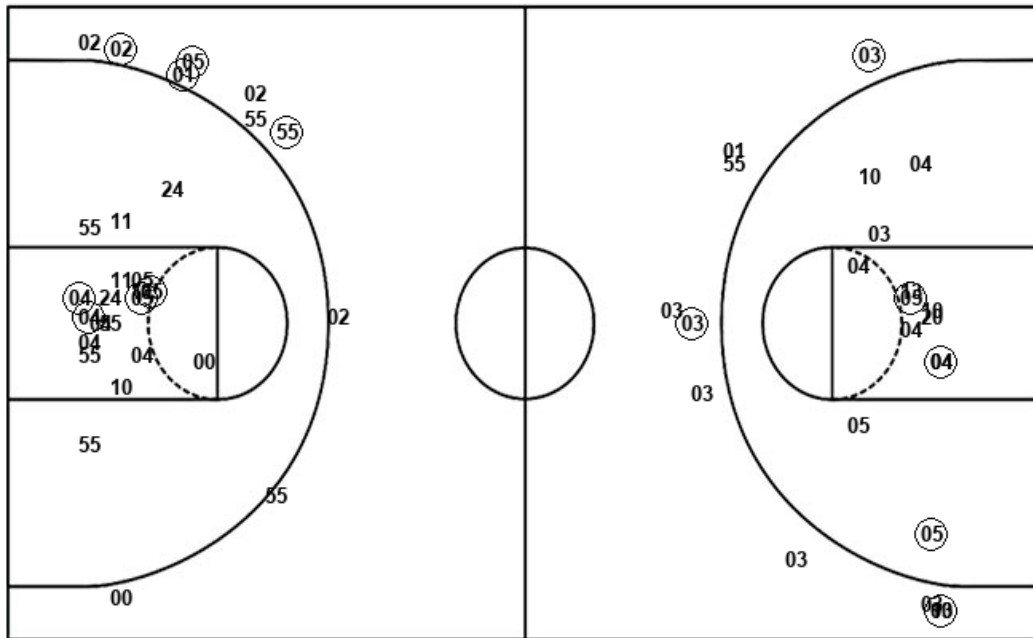

Official Shot Chart
Murray St. vs Mississippi St.
Mississippi St. Team Shots
November 15, 2019 at Humphrey Coliseum - Starkville

Layups

Layups

01	04	24	55	02
04	04	02	13	00
11	13	02	01	13
00	10	04	24	05
01	04	01	24	13
04	13	10	20	20
20	10	00	10	20
00	20	11	20	

Dunks

Dunks

MSU : Period 1	Made	Att	Pct
Layups	6	7	85.7
Dunks	0	0	0
2PT Field Goals	10	18	55.6
3PT Field Goals	3	6	50.0
Total Field Goals	13	24	54.2

MSU : Period 2	Made	Att	Pct
Layups	8	10	80.0
Dunks	0	0	0
2PT Field Goals	8	18	44.4
3PT Field Goals	1	4	25.0
Total Field Goals	9	22	40.9

MSU : Period 3	Made	Att	Pct
Layups	8	10	80.0
Dunks	0	0	0
2PT Field Goals	11	21	52.4
3PT Field Goals	0	3	00.0
Total Field Goals	11	24	45.8

MSU : Period 4	Made	Att	Pct
Layups	10	12	83.3
Dunks	0	0	0
2PT Field Goals	10	14	71.4
3PT Field Goals	4	7	57.1
Total Field Goals	14	21	66.7