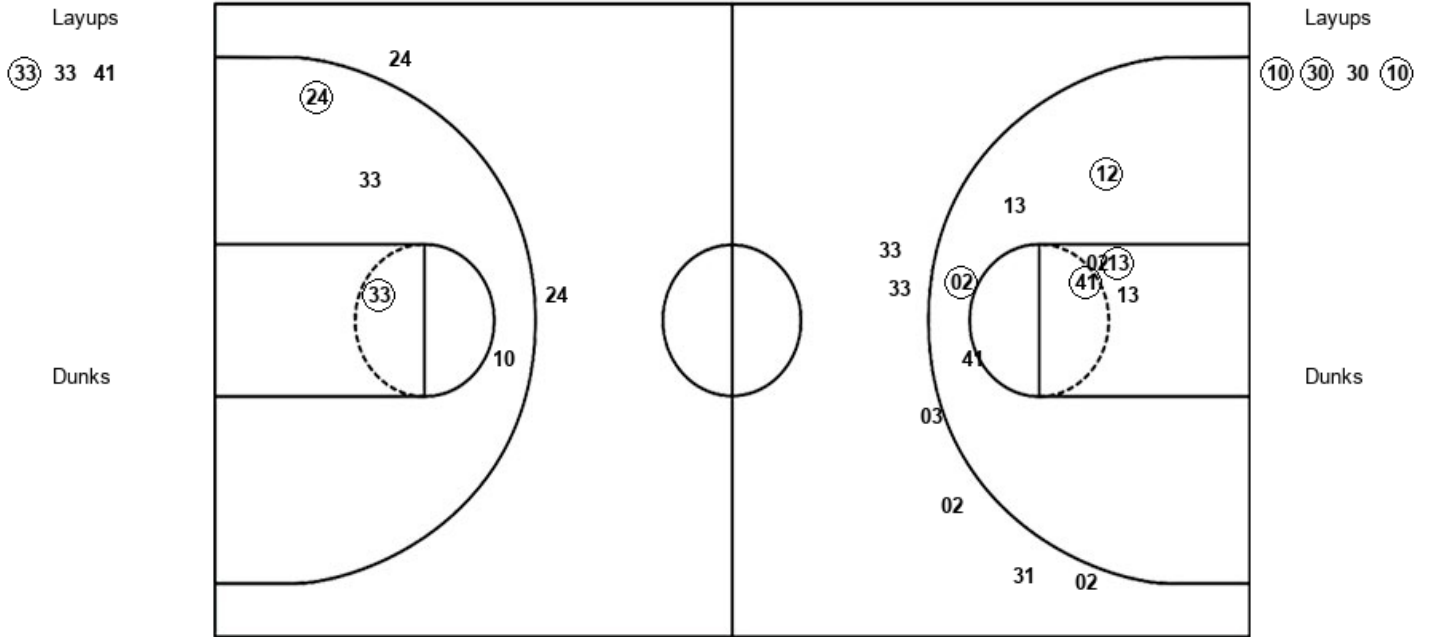

Official Shot Chart
Notre Dame vs Georgia Tech
PERIOD 2 Shots
February 02, 2020 at McCamish Pavilion - Atlanta

Georgia Tech

Notre Dame

GaT : Period 2	Made	Att	Pct
Layups	1	3	33.3
Dunks	0	0	0
2PT Field Goals	5	11	45.5
3PT Field Goals	0	6	00.0
Total Field Goals	5	17	29.4

UND : Period 2	Made	Att	Pct
Layups	3	4	75.0
Dunks	0	0	0
2PT Field Goals	5	8	62.5
3PT Field Goals	0	2	00.0
Total Field Goals	5	10	50.0