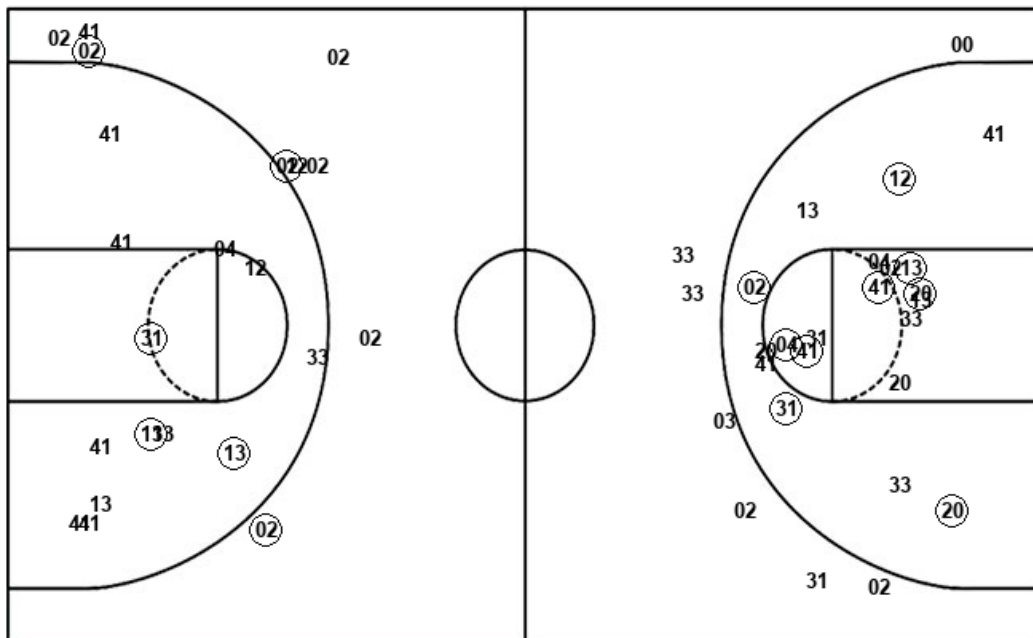

Official Shot Chart
Notre Dame vs Georgia Tech
Georgia Tech Team Shots
February 02, 2020 at McCamish Pavilion - Atlanta

Layups

Layups

04 04 04 13 (13)
(33) 33 41 (13) 13
13 03 02 (02)

Dunks

Dunks

GaT : Period 1	Made	Att	Pct
Layups	1	5	20.0
Dunks	0	0	0
2PT Field Goals	6	17	35.3
3PT Field Goals	0	1	00.0
Total Field Goals	6	18	33.3

GaT : Period 2	Made	Att	Pct
Layups	1	3	33.3
Dunks	0	0	0
2PT Field Goals	5	11	45.5
3PT Field Goals	0	6	00.0
Total Field Goals	5	17	29.4

GaT : Period 3	Made	Att	Pct
Layups	1	3	33.3
Dunks	0	0	0
2PT Field Goals	2	10	20.0
3PT Field Goals	0	0	0
Total Field Goals	2	10	20.0

GaT : Period 4	Made	Att	Pct
Layups	1	3	33.3
Dunks	0	0	0
2PT Field Goals	4	9	44.4
3PT Field Goals	2	9	22.2
Total Field Goals	6	18	33.3