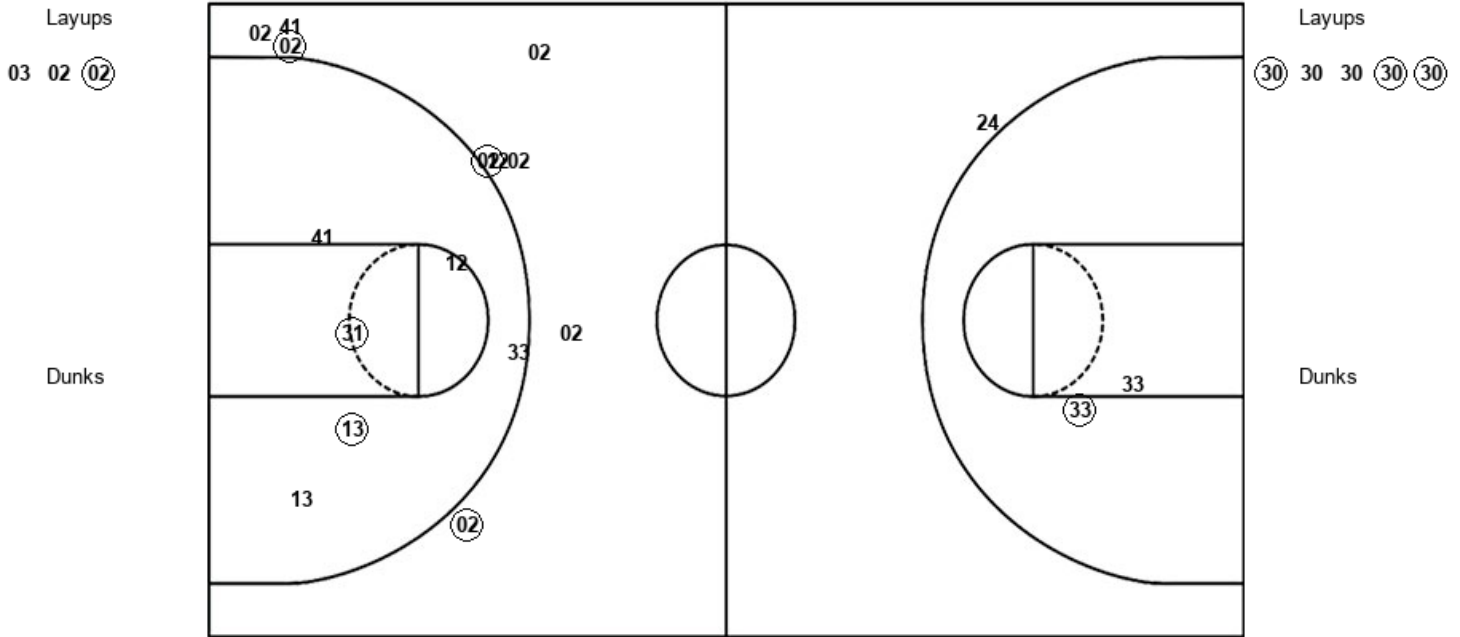

Official Shot Chart
Notre Dame vs Georgia Tech
PERIOD 4 Shots
February 02, 2020 at McCamish Pavilion - Atlanta

Georgia Tech

Notre Dame

GaT : Period 4	Made	Att	Pct
Layups	1	3	33.3
Dunks	0	0	0
2PT Field Goals	4	9	44.4
3PT Field Goals	2	9	22.2
Total Field Goals	6	18	33.3

UND : Period 4	Made	Att	Pct
Layups	3	5	60.0
Dunks	0	0	0
2PT Field Goals	4	7	57.1
3PT Field Goals	0	1	00.0
Total Field Goals	4	8	50.0