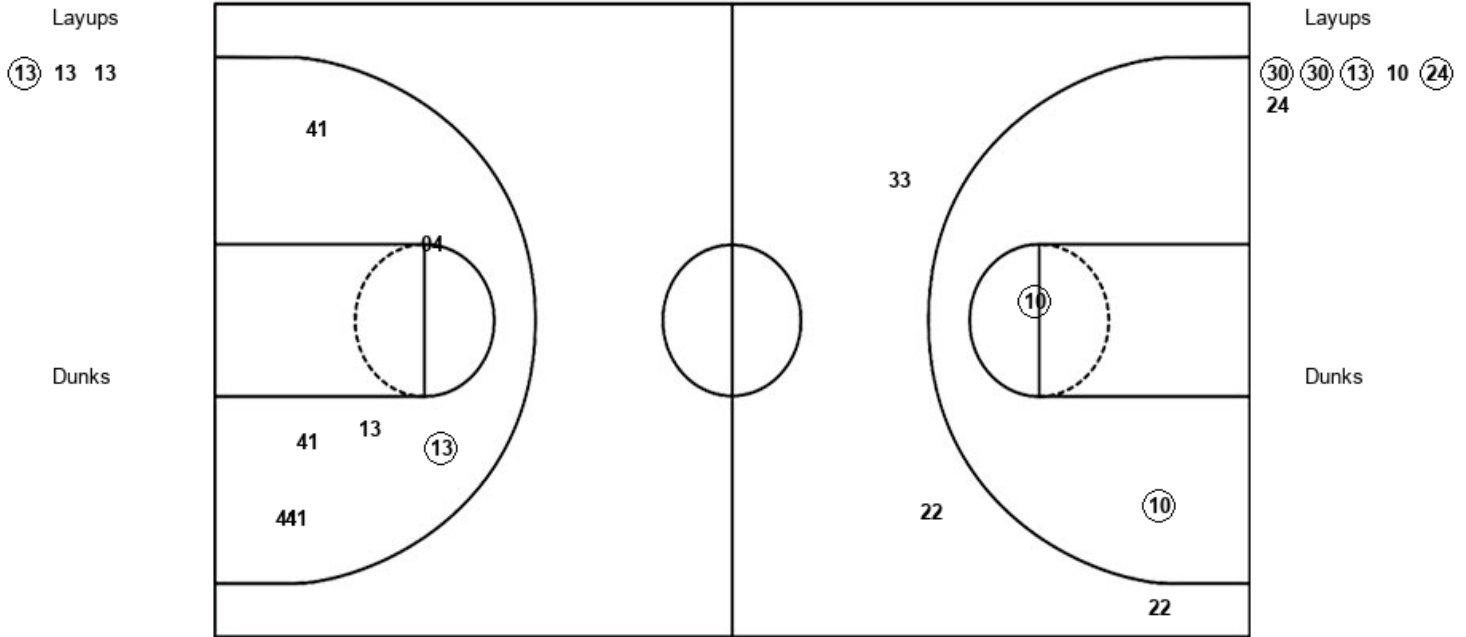

Official Shot Chart
Notre Dame vs Georgia Tech
PERIOD 3 Shots
February 02, 2020 at McCamish Pavilion - Atlanta

Georgia Tech

Notre Dame

GaT : Period 3	Made	Att	Pct
Layups	1	3	33.3
Dunks	0	0	0
2PT Field Goals	2	10	20.0
3PT Field Goals	0	0	0
Total Field Goals	2	10	20.0

UND : Period 3	Made	Att	Pct
Layups	4	6	66.7
Dunks	0	0	0
2PT Field Goals	6	8	75.0
3PT Field Goals	0	3	00.0
Total Field Goals	6	11	54.5