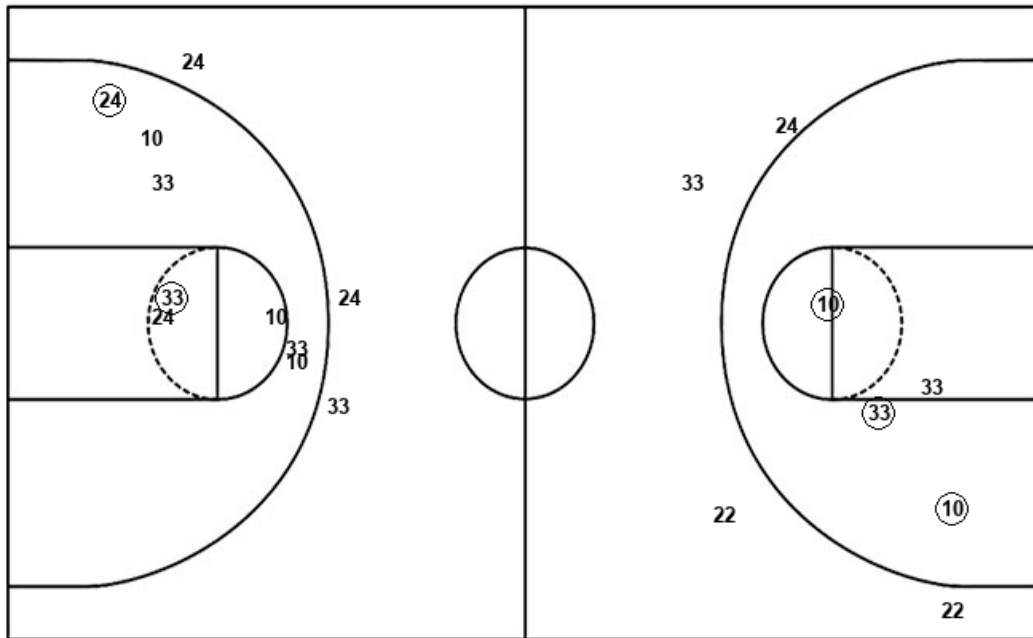

Official Shot Chart
Notre Dame vs Georgia Tech
Notre Dame Team Shots
February 02, 2020 at McCamish Pavilion - Atlanta

Layups

Layups

Dunks

Dunks

UND : Period 1	Made	Att	Pct
Layups	6	11	54.5
Dunks	0	0	0
2PT Field Goals	6	15	40.0
3PT Field Goals	0	1	00.0
Total Field Goals	6	16	37.5

UND : Period 2	Made	Att	Pct
Layups	3	4	75.0
Dunks	0	0	0
2PT Field Goals	5	8	62.5
3PT Field Goals	0	2	00.0
Total Field Goals	5	10	50.0

UND : Period 3	Made	Att	Pct
Layups	4	6	66.7
Dunks	0	0	0
2PT Field Goals	6	8	75.0
3PT Field Goals	0	3	00.0
Total Field Goals	6	11	54.5

UND : Period 4	Made	Att	Pct
Layups	3	5	60.0
Dunks	0	0	0
2PT Field Goals	4	7	57.1
3PT Field Goals	0	1	00.0
Total Field Goals	4	8	50.0