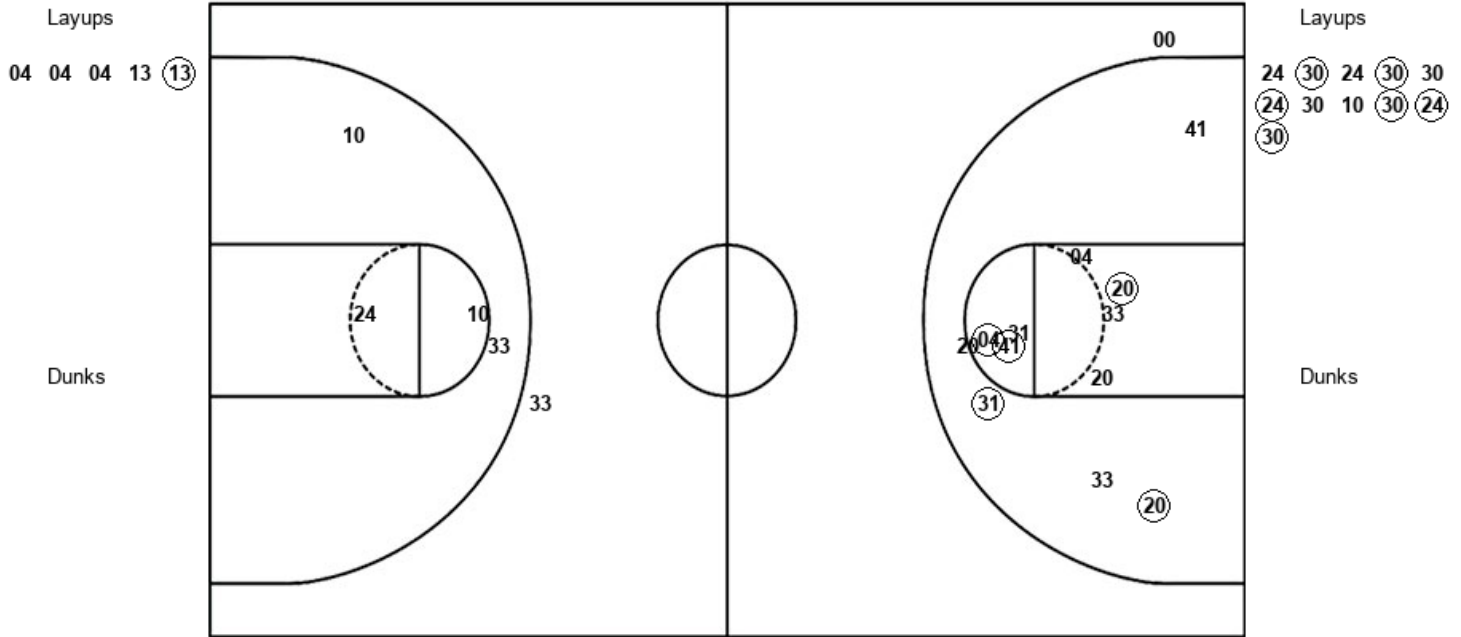

**Notre Dame 59, Georgia Tech 51**

**Official Shot Chart**  
**Notre Dame vs Georgia Tech**  
**PERIOD 1 Shots**  
 February 02, 2020 at McCamish Pavilion - Atlanta

**Georgia Tech**

**Notre Dame**

GaT : Period 1	Made	Att	Pct
Layups	1	5	20.0
Dunks	0	0	0
2PT Field Goals	6	17	35.3
3PT Field Goals	0	1	00.0
<b>Total Field Goals</b>	<b>6</b>	<b>18</b>	<b>33.3</b>