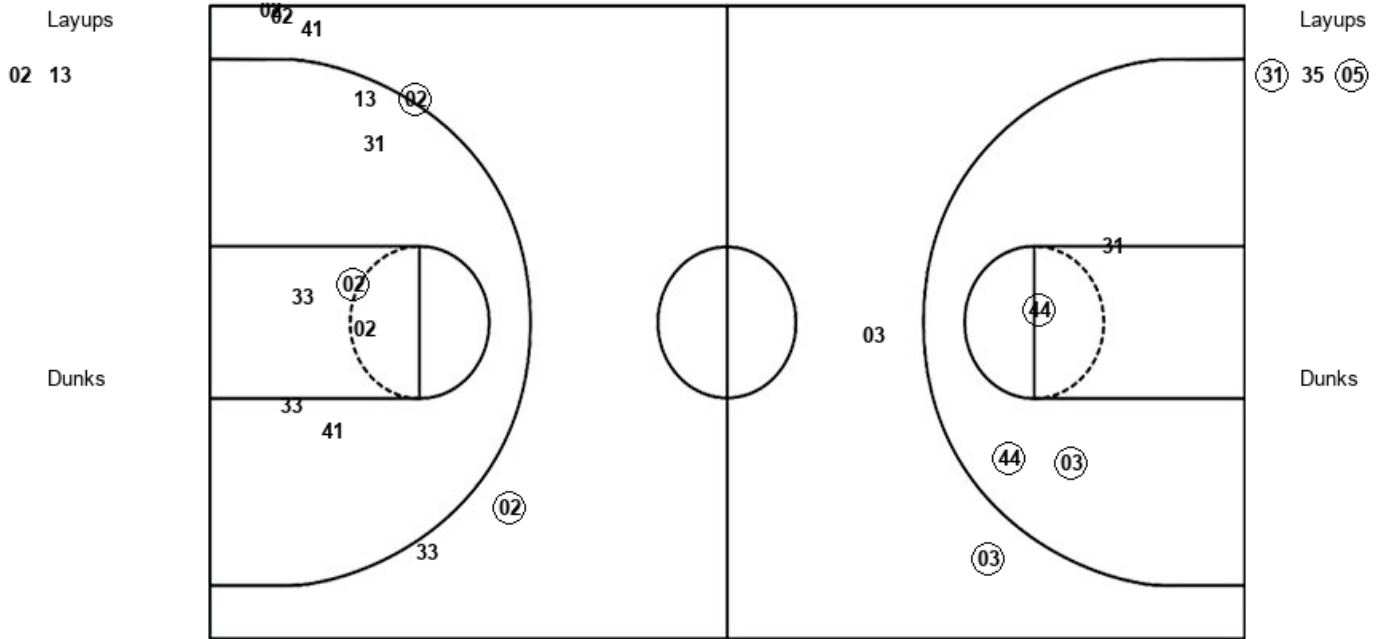

Official Shot Chart
Clemson vs Georgia Tech
PERIOD 4 Shots
 January 12, 2020 at McCamish Pavilion - Atlanta

Georgia Tech

Clemson

GaT : Period 4	Made	Att	Pct
Layups	0	2	00.0
Dunks	0	0	0
2PT Field Goals	1	9	11.1
3PT Field Goals	2	6	33.3
Total Field Goals	3	15	20.0