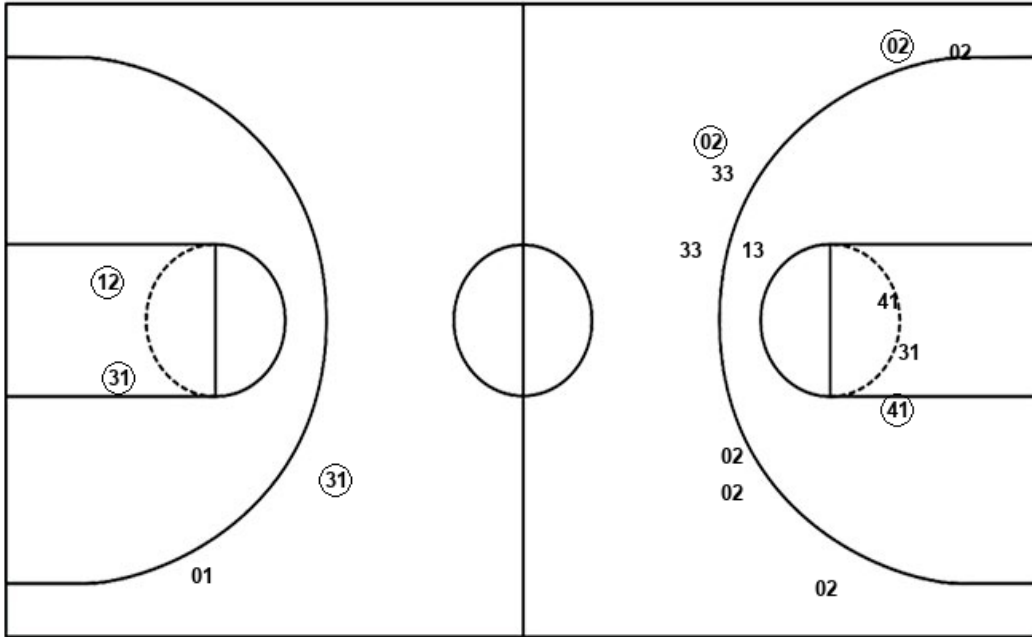

Georgia Tech

Clemson

Layups
 33 13 33 03

Layups
 31 31 35 32 12

Dunks

Dunks

GaT : Period 2	Made	Att	Pct
Layups	1	4	25.0
Dunks	0	0	0
2PT Field Goals	2	8	25.0
3PT Field Goals	2	8	25.0
Total Field Goals	4	16	25.0