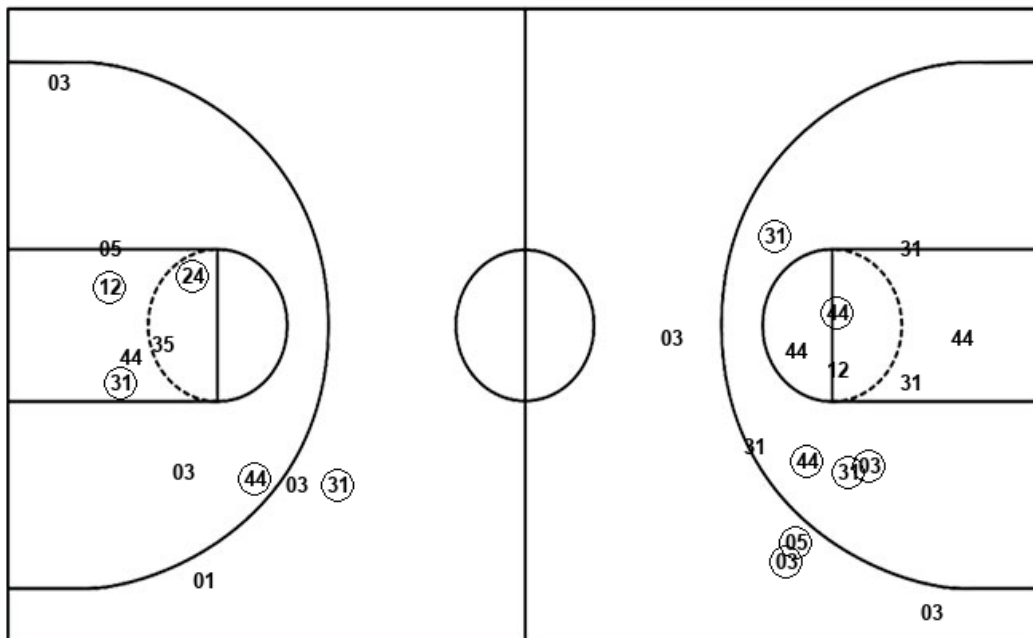

Official Shot Chart
Clemson vs Georgia Tech
Clemson Team Shots
January 12, 2020 at McCamish Pavilion - Atlanta

Layups

Layups

01 35 32 44 (31)
(31) 35 32 (12) (12)
31 (35) (31) 35 (05)

Dunks

Dunks

CLE : Period 1	Made	Att	Pct
Layups	0	4	00.0
Dunks	0	0	0
2PT Field Goals	2	11	18.2
3PT Field Goals	0	1	00.0
Total Field Goals	2	12	16.7

CLE : Period 2	Made	Att	Pct
Layups	3	5	60.0
Dunks	0	0	0
2PT Field Goals	5	7	71.4
3PT Field Goals	1	2	50.0
Total Field Goals	6	9	66.7

CLE : Period 3	Made	Att	Pct
Layups	2	3	66.7
Dunks	0	0	0
2PT Field Goals	4	10	40.0
3PT Field Goals	1	2	50.0
Total Field Goals	5	12	41.7

CLE : Period 4	Made	Att	Pct
Layups	2	3	66.7
Dunks	0	0	0
2PT Field Goals	5	7	71.4
3PT Field Goals	1	2	50.0
Total Field Goals	6	9	66.7