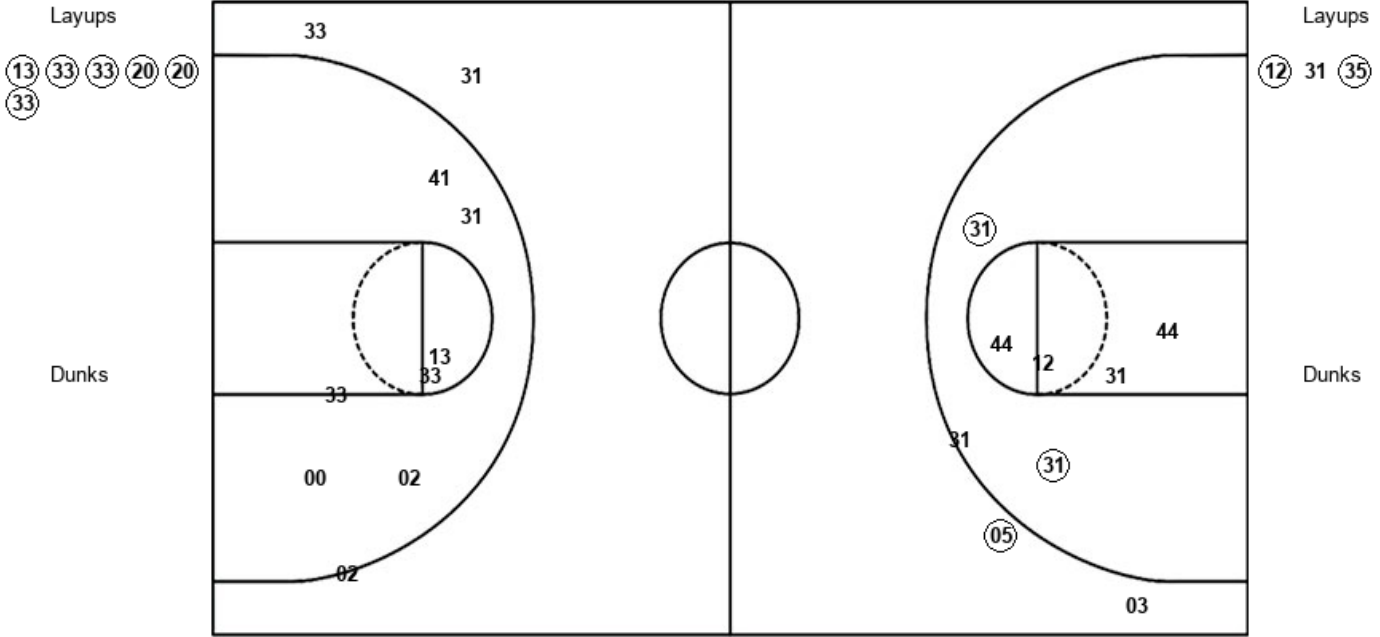

Official Shot Chart
Clemson vs Georgia Tech
PERIOD 3 Shots
January 12, 2020 at McCamish Pavilion - Atlanta

Georgia Tech

Clemson

GaT : Period 3	Made	Att	Pct
Layups	6	6	100.0
Dunks	0	0	0
2PT Field Goals	6	14	42.9
3PT Field Goals	0	2	00.0
Total Field Goals	6	16	37.5

CLE : Period 3	Made	Att	Pct
Layups	2	3	66.7
Dunks	0	0	0
2PT Field Goals	4	10	40.0
3PT Field Goals	1	2	50.0
Total Field Goals	5	12	41.7