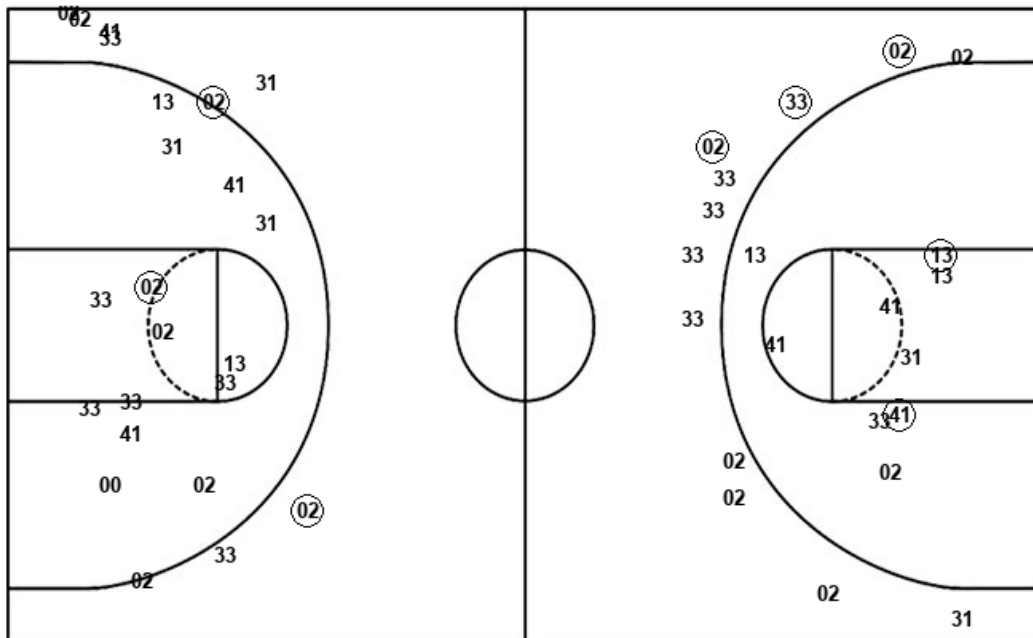

Official Shot Chart
Clemson vs Georgia Tech
Georgia Tech Team Shots
January 12, 2020 at McCamish Pavilion - Atlanta

Layups

Layups

04	02	33	33	13
33	03	13	33	33
20	20	33	02	13

Dunks

Dunks

GaT : Period 1	Made	Att	Pct
Layups	2	3	66.7
Dunks	0	0	0
2PT Field Goals	3	8	37.5
3PT Field Goals	1	4	25.0
Total Field Goals	4	12	33.3

GaT : Period 2	Made	Att	Pct
Layups	1	4	25.0
Dunks	0	0	0
2PT Field Goals	2	8	25.0
3PT Field Goals	2	8	25.0
Total Field Goals	4	16	25.0

GaT : Period 3	Made	Att	Pct
Layups	6	6	100.0
Dunks	0	0	0
2PT Field Goals	6	14	42.9
3PT Field Goals	0	2	00.0
Total Field Goals	6	16	37.5

GaT : Period 4	Made	Att	Pct
Layups	0	2	00.0
Dunks	0	0	0
2PT Field Goals	1	9	11.1
3PT Field Goals	2	6	33.3
Total Field Goals	3	15	20.0