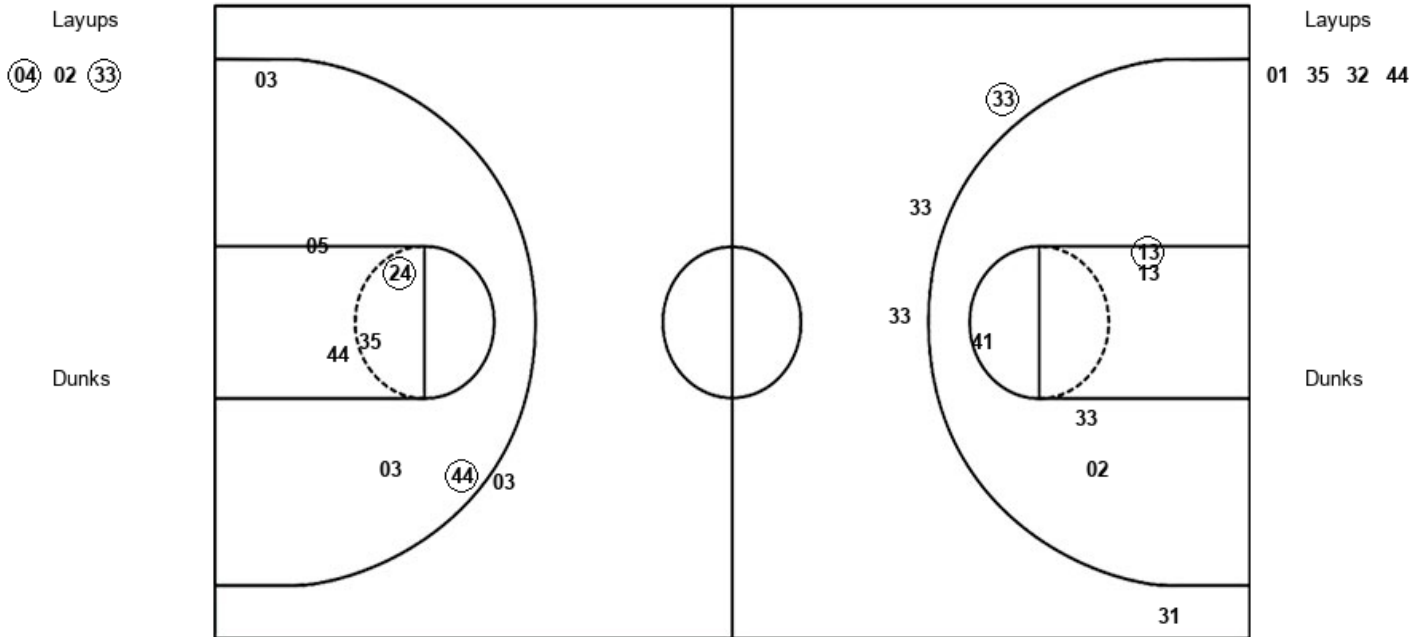

Official Shot Chart
Clemson vs Georgia Tech
PERIOD 1 Shots
January 12, 2020 at McCamish Pavilion - Atlanta

Georgia Tech

Clemson

GaT : Period 1	Made	Att	Pct
Layups	2	3	66.7
Dunks	0	0	0
2PT Field Goals	3	8	37.5
3PT Field Goals	1	4	25.0
Total Field Goals	4	12	33.3

CLE : Period 1	Made	Att	Pct
Layups	0	4	00.0
Dunks	0	0	0
2PT Field Goals	2	11	18.2
3PT Field Goals	0	1	00.0
Total Field Goals	2	12	16.7