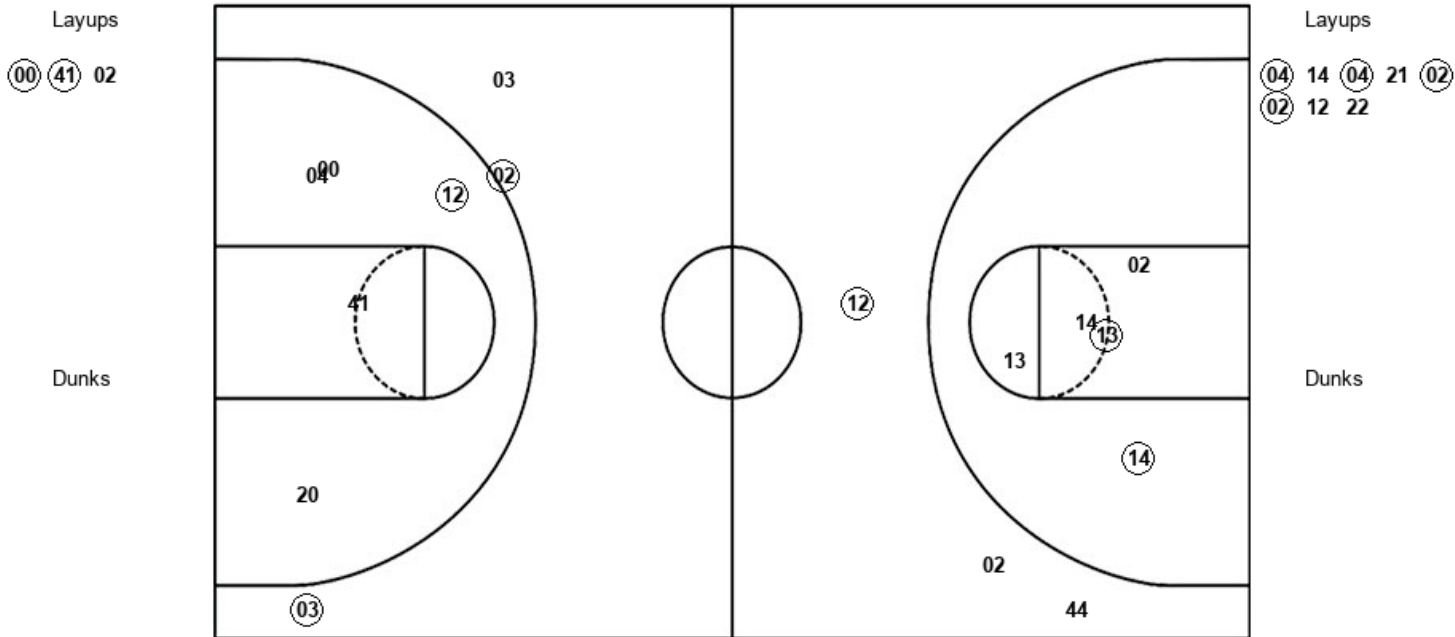

Official Shot Chart
ETSU vs Georgia Tech
 PERIOD 4 Shots
 December 15, 2019 at McCamish Pavilion - Atlanta

Georgia Tech

ETSU

GaT : Period 4	Made	Att	Pct
Layups	2	3	66.7
Dunks	0	0	0
2PT Field Goals	3	8	37.5
3PT Field Goals	2	3	66.7
Total Field Goals	5	11	45.5