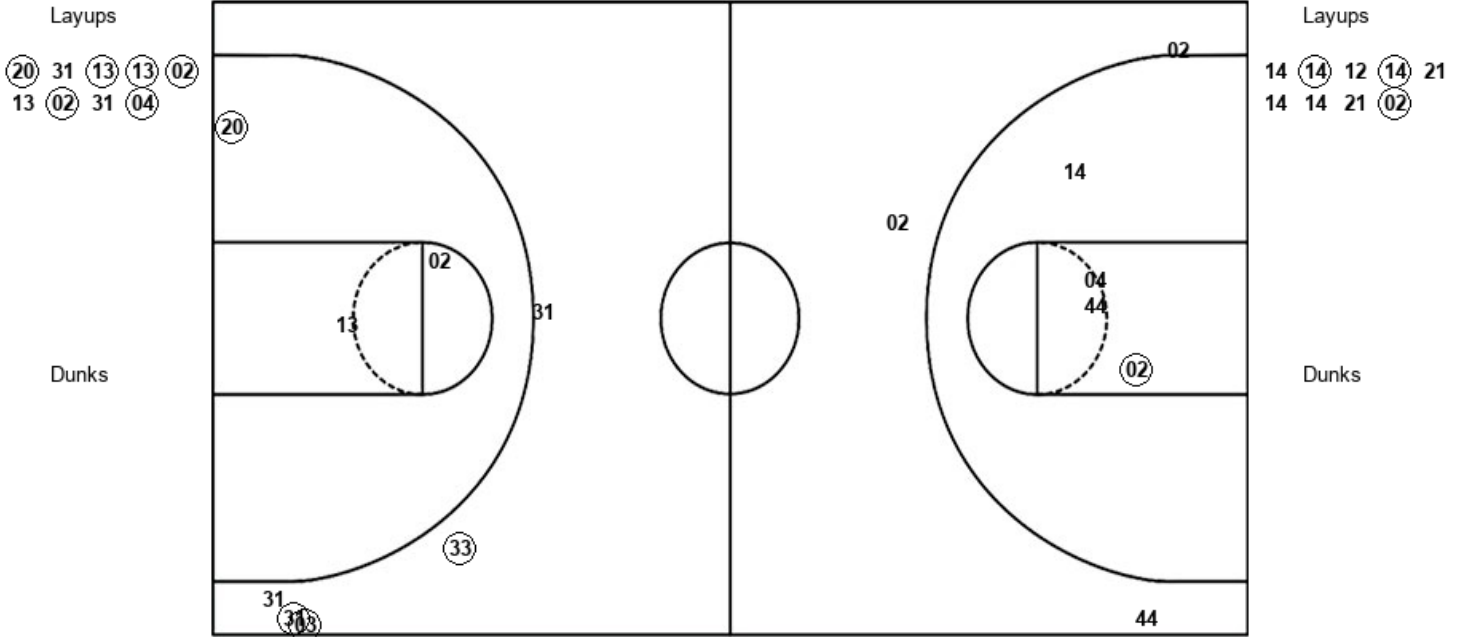

Official Shot Chart
ETSU vs Georgia Tech
PERIOD 3 Shots
December 15, 2019 at McCamish Pavilion - Atlanta

Georgia Tech

ETSU

GaT : Period 3	Made	Att	Pct
Layups	6	9	66.7
Dunks	0	0	0
2PT Field Goals	7	12	58.3
3PT Field Goals	3	5	60.0
Total Field Goals	10	17	58.8

ETS : Period 3	Made	Att	Pct
Layups	3	9	33.3
Dunks	0	0	0
2PT Field Goals	4	13	30.8
3PT Field Goals	0	3	00.0
Total Field Goals	4	16	25.0