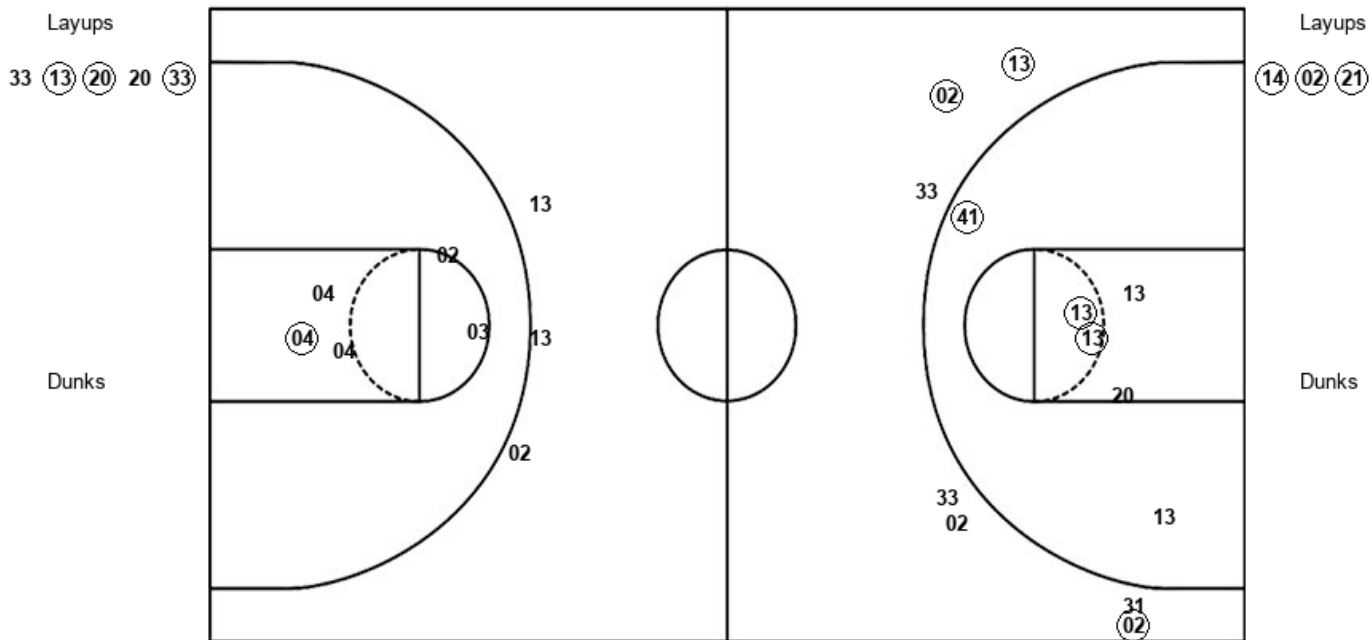

Official Shot Chart
ETSU vs Georgia Tech
PERIOD 1 Shots
December 15, 2019 at McCamish Pavilion - Atlanta

Georgia Tech

ETSU

GaT : Period 1	Made	Att	Pct
Layups	3	5	60.0
Dunks	0	0	0
2PT Field Goals	6	11	54.5
3PT Field Goals	3	7	42.9
Total Field Goals	9	18	50.0

ETS : Period 1	Made	Att	Pct
Layups	3	3	100.0
Dunks	0	0	0
2PT Field Goals	4	8	50.0
3PT Field Goals	0	3	00.0
Total Field Goals	4	11	36.4