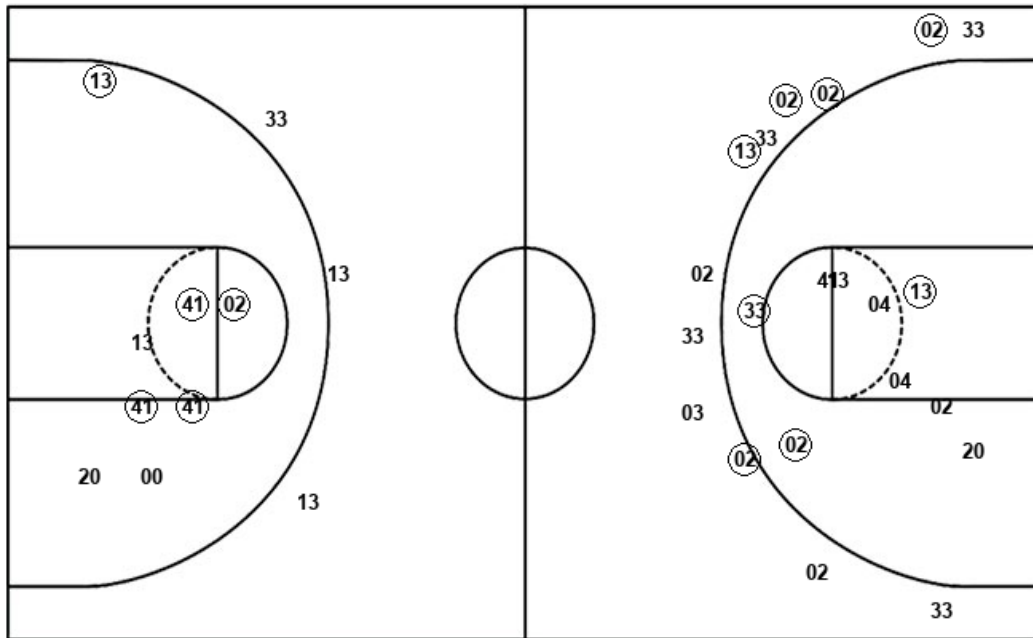

Official Shot Chart
Georgia State vs Georgia Tech
Georgia Tech Team Shots
November 20, 2019 at McCamish Pavilion - Atlanta, GA

Layups

Layups

Dunks

Dunks

GaT : Period 1	Made	Att	Pct
Layups	4	10	40.0
Dunks	0	0	0
2PT Field Goals	6	14	42.9
3PT Field Goals	2	4	50.0
Total Field Goals	8	18	44.4

GaT : Period 3	Made	Att	Pct
Layups	4	9	44.4
Dunks	0	0	0
2PT Field Goals	7	13	53.8
3PT Field Goals	0	1	00.0
Total Field Goals	7	14	50.0

GaT : Period 2	Made	Att	Pct
Layups	2	3	66.7
Dunks	0	0	0
2PT Field Goals	3	8	37.5
3PT Field Goals	3	8	37.5
Total Field Goals	6	16	37.5

GaT : Period 4	Made	Att	Pct
Layups	5	5	100.0
Dunks	0	0	0
2PT Field Goals	7	9	77.8
3PT Field Goals	0	2	00.0
Total Field Goals	7	11	63.6