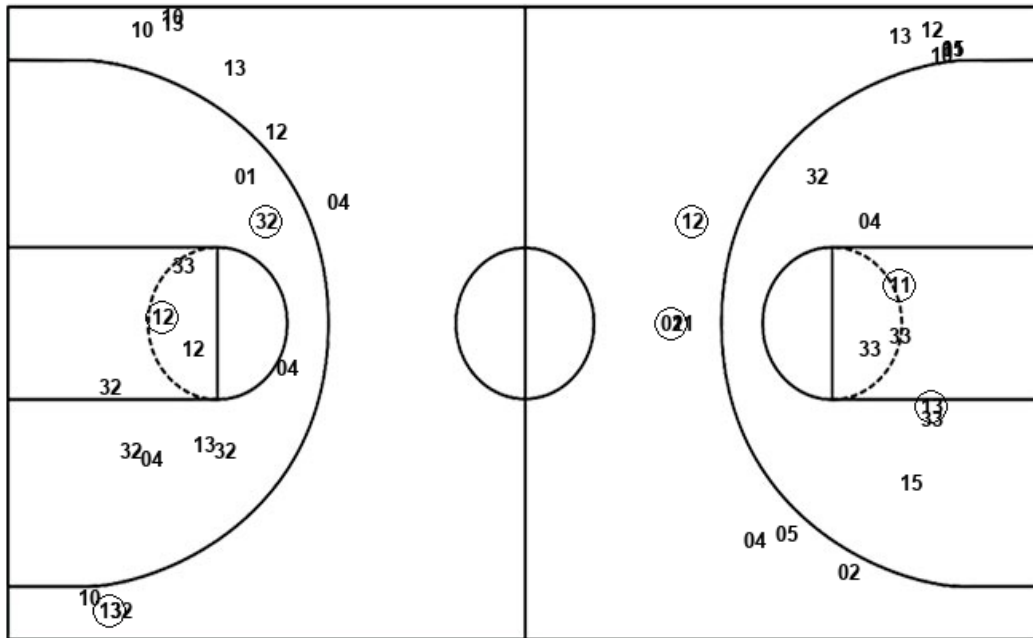

Official Shot Chart
Georgia State vs Georgia Tech
Georgia State Team Shots
November 20, 2019 at McCamish Pavilion - Atlanta, GA

Layups

Layups

01	32	30	30	11
13	33	30	04	11
32	04	30	11	33

Dunks

Dunks

GSU : Period 1	Made	Att	Pct
Layups	0	6	00.0
Dunks	0	0	0
2PT Field Goals	0	9	00.0
3PT Field Goals	1	5	20.0
Total Field Goals	1	14	07.1

GSU : Period 2	Made	Att	Pct
Layups	0	3	00.0
Dunks	0	0	0
2PT Field Goals	2	11	18.2
3PT Field Goals	0	4	00.0
Total Field Goals	2	15	13.3

GSU : Period 3	Made	Att	Pct
Layups	1	3	33.3
Dunks	0	0	0
2PT Field Goals	2	6	33.3
3PT Field Goals	1	6	16.7
Total Field Goals	3	12	25.0

GSU : Period 4	Made	Att	Pct
Layups	1	3	33.3
Dunks	0	0	0
2PT Field Goals	2	8	25.0
3PT Field Goals	1	5	20.0
Total Field Goals	3	13	23.1