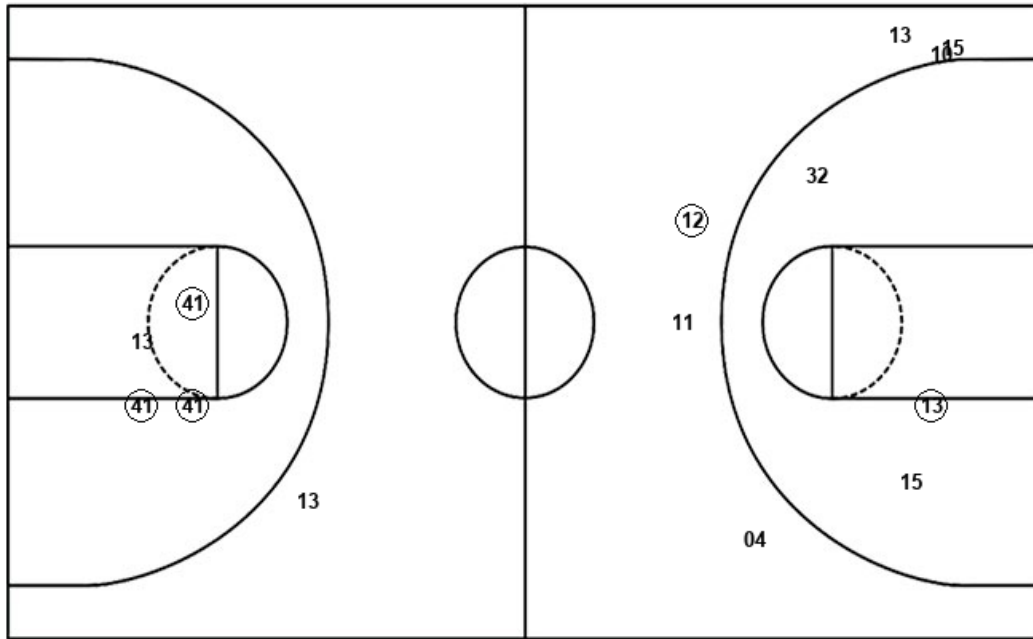

Official Shot Chart
Georgia State vs Georgia Tech
PERIOD 3 Shots
November 20, 2019 at McCamish Pavilion - Atlanta, GA

Georgia Tech

Georgia State

Layups
13 33 31 (31) 33
(31) (13) (02) 04

Layups
11 (32) 04

Dunks

Dunks

GaT : Period 3	Made	Att	Pct
Layups	4	9	44.4
Dunks	0	0	0
2PT Field Goals	7	13	53.8
3PT Field Goals	0	1	00.0
Total Field Goals	7	14	50.0

GSU : Period 3	Made	Att	Pct
Layups	1	3	33.3
Dunks	0	0	0
2PT Field Goals	2	6	33.3
3PT Field Goals	1	6	16.7
Total Field Goals	3	12	25.0