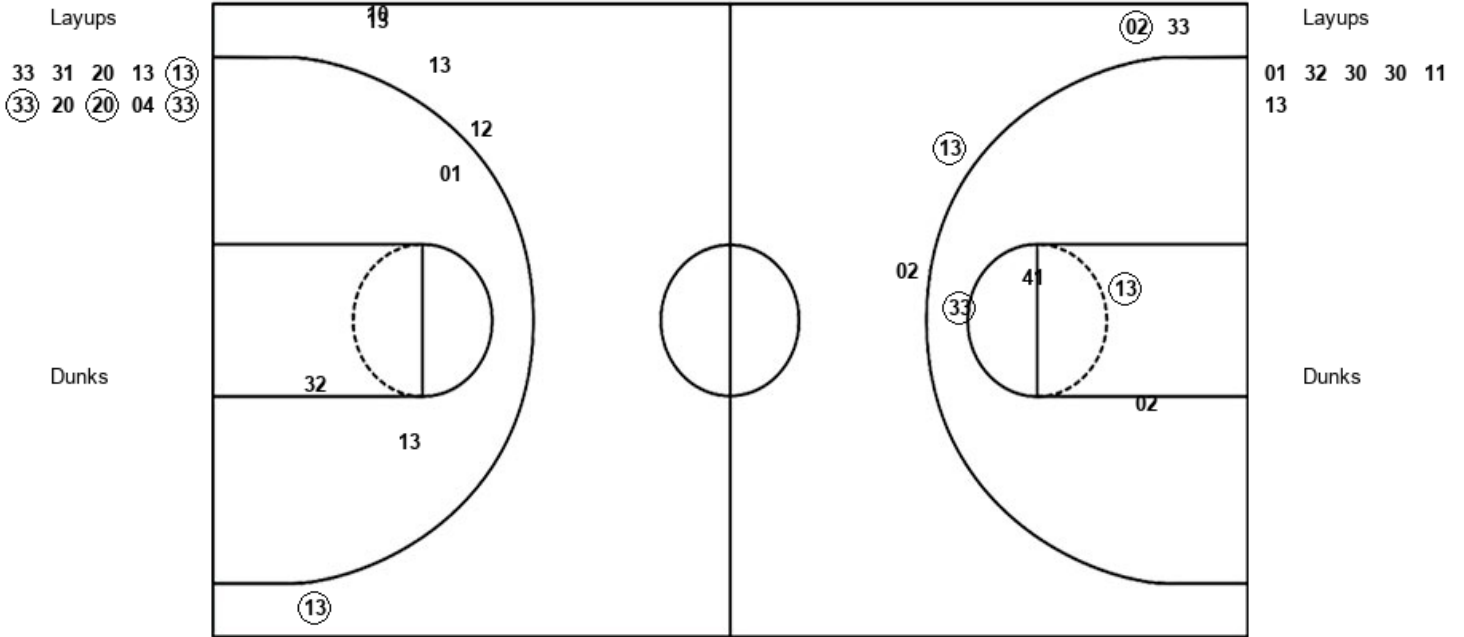

Official Shot Chart
Georgia State vs Georgia Tech
PERIOD 1 Shots
November 20, 2019 at McCamish Pavilion - Atlanta, GA

Georgia Tech

Georgia State

GaT : Period 1	Made	Att	Pct
Layups	4	10	40.0
Dunks	0	0	0
2PT Field Goals	6	14	42.9
3PT Field Goals	2	4	50.0
Total Field Goals	8	18	44.4

GSU : Period 1	Made	Att	Pct
Layups	0	6	00.0
Dunks	0	0	0
2PT Field Goals	0	9	00.0
3PT Field Goals	1	5	20.0
Total Field Goals	1	14	07.1