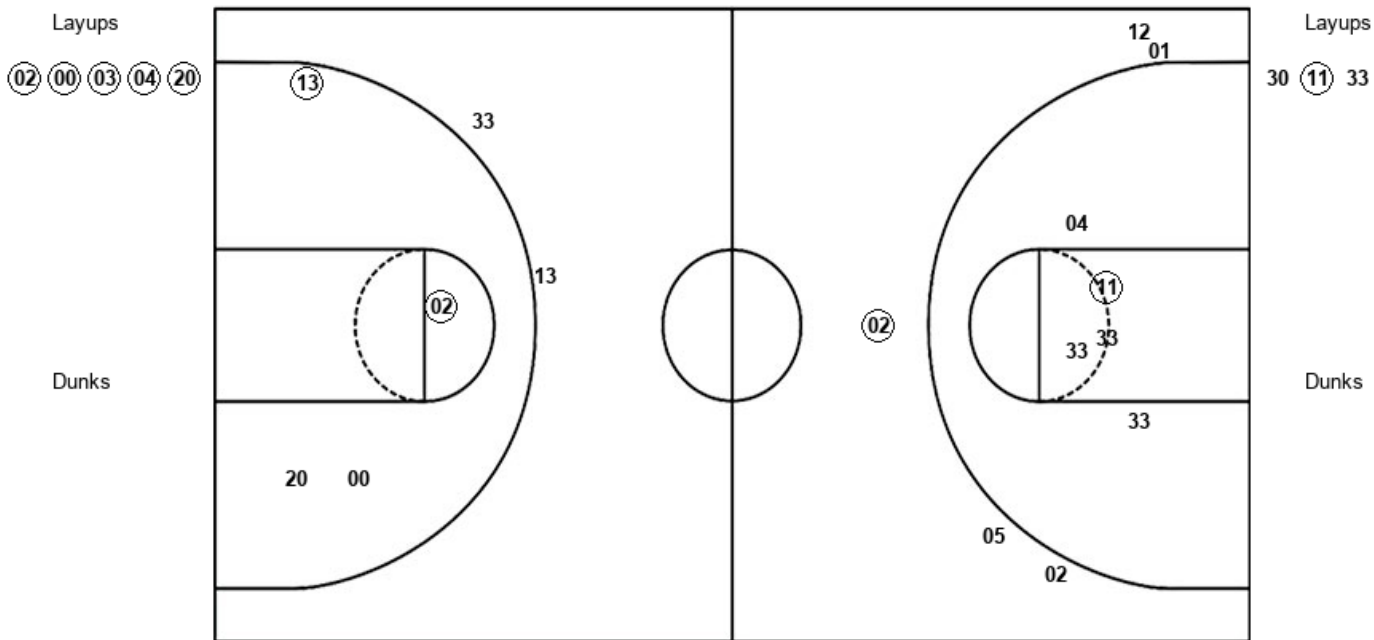

Official Shot Chart
Georgia State vs Georgia Tech
PERIOD 4 Shots
November 20, 2019 at McCamish Pavilion - Atlanta, GA

Georgia Tech

Georgia State

GaT : Period 4	Made	Att	Pct
Layups	5	5	100.0
Dunks	0	0	0
2PT Field Goals	7	9	77.8
3PT Field Goals	0	2	00.0
Total Field Goals	7	11	63.6

GSU : Period 4	Made	Att	Pct
Layups	1	3	33.3
Dunks	0	0	0
2PT Field Goals	2	8	25.0
3PT Field Goals	1	5	20.0
Total Field Goals	3	13	23.1