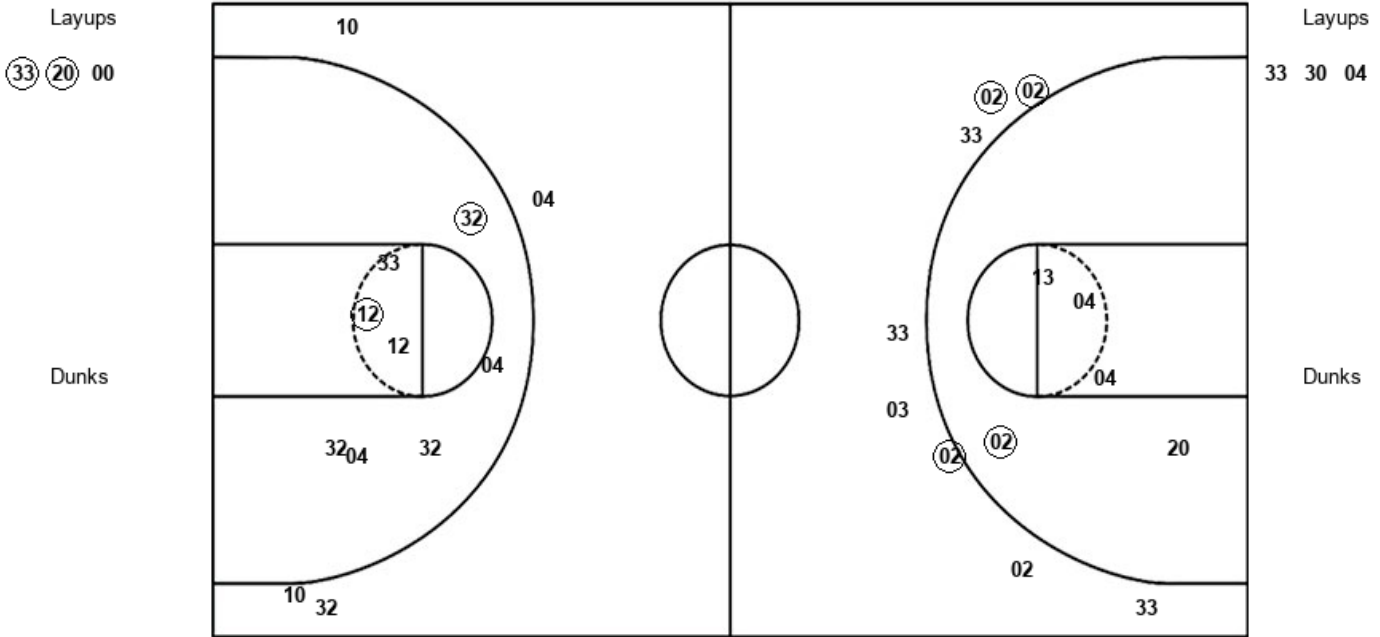

Official Shot Chart
Georgia State vs Georgia Tech
PERIOD 2 Shots
November 20, 2019 at McCamish Pavilion - Atlanta, GA

Georgia Tech

Georgia State

GaT : Period 2	Made	Att	Pct
Layups	2	3	66.7
Dunks	0	0	0
2PT Field Goals	3	8	37.5
3PT Field Goals	3	8	37.5
Total Field Goals	6	16	37.5

GSU : Period 2	Made	Att	Pct
Layups	0	3	00.0
Dunks	0	0	0
2PT Field Goals	2	11	18.2
3PT Field Goals	0	4	00.0
Total Field Goals	2	15	13.3