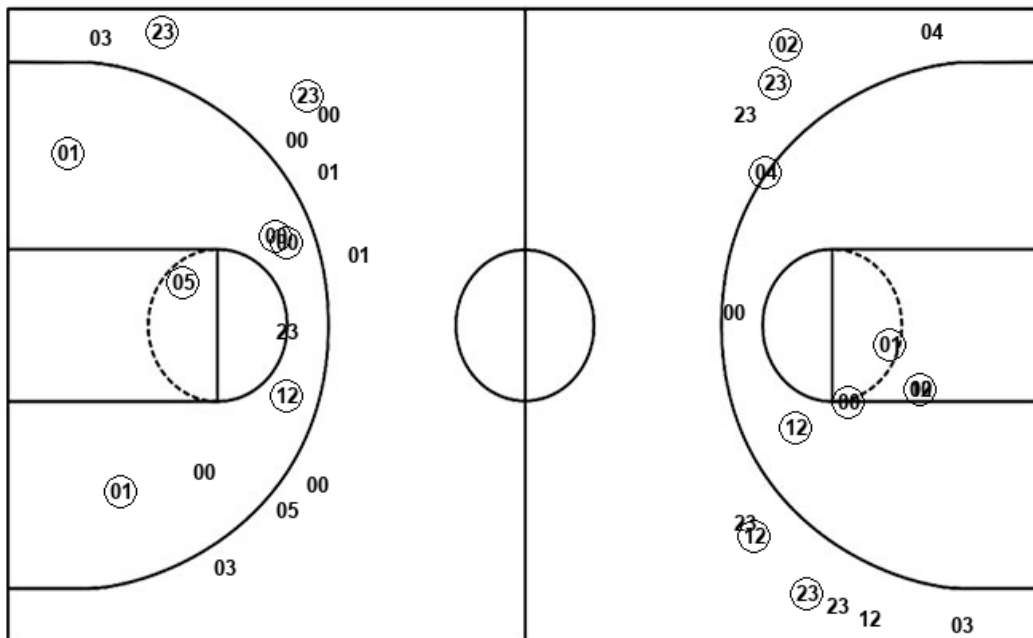

Official Shot Chart
Georgia vs Mississippi St.
Mississippi St. Team Shots
January 18, 2020 at Humphrey Coliseum - Starkville, MS

Layups

Layups

01	00	12	00	01
01	05	23	01	01
23	24	12	05	00
12	23	32	20	32

Dunks

Dunks

01	01	12	01	24

MST : Period 1	Made	Att	Pct
Layups	7	11	63.6
Dunks	3	3	100.0
2PT Field Goals	16	22	72.7
3PT Field Goals	2	10	20.0
Total Field Goals	18	32	56.3

MST : Period 2	Made	Att	Pct
Layups	7	9	77.8
Dunks	2	2	100.0
2PT Field Goals	15	18	83.3
3PT Field Goals	4	10	40.0
Total Field Goals	19	28	67.9