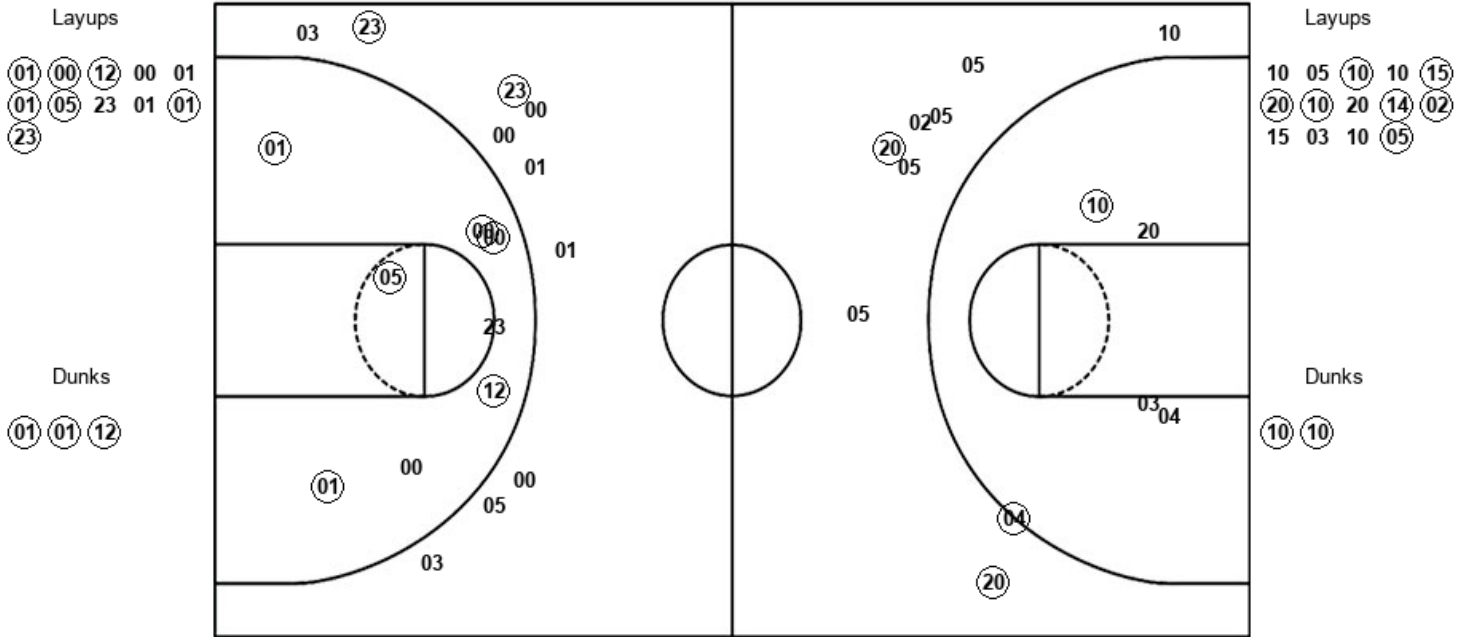

Official Shot Chart
Georgia vs Mississippi St.
PERIOD 1 Shots

January 18, 2020 at Humphrey Coliseum - Starkville, MS

Mississippi St.

Georgia

MST : Period 1	Made	Att	Pct
Layups	7	11	63.6
Dunks	3	3	100.0
2PT Field Goals	16	22	72.7
3PT Field Goals	2	10	20.0
Total Field Goals	18	32	56.3

UGA : Period 1	Made	Att	Pct
Layups	7	14	50.0
Dunks	2	2	100.0
2PT Field Goals	11	21	52.4
3PT Field Goals	2	8	25.0
Total Field Goals	13	29	44.8