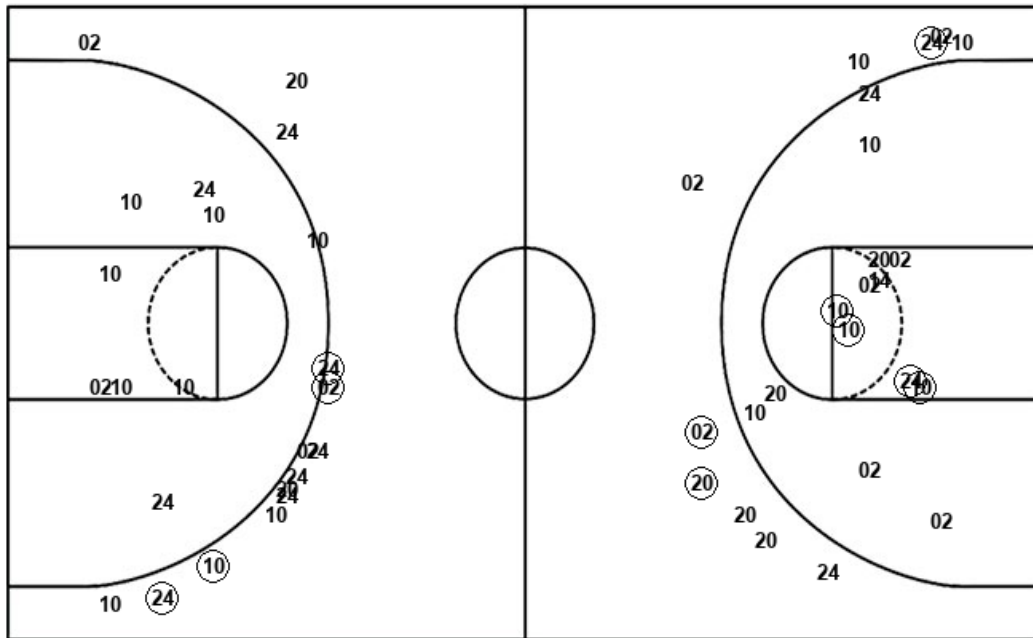

Official Shot Chart
Fordham vs Saint Louis
Fordham Team Shots
 February 19, 2020 at Chaifetz Arena - St. Louis, Mo.

Layups

Layups

Dunks

Dunks

FOR : Period 1	Made	Att	Pct
Layups	2	2	100.0
Dunks	0	0	0
2PT Field Goals	3	8	37.5
3PT Field Goals	2	7	28.6
Total Field Goals	5	15	33.3