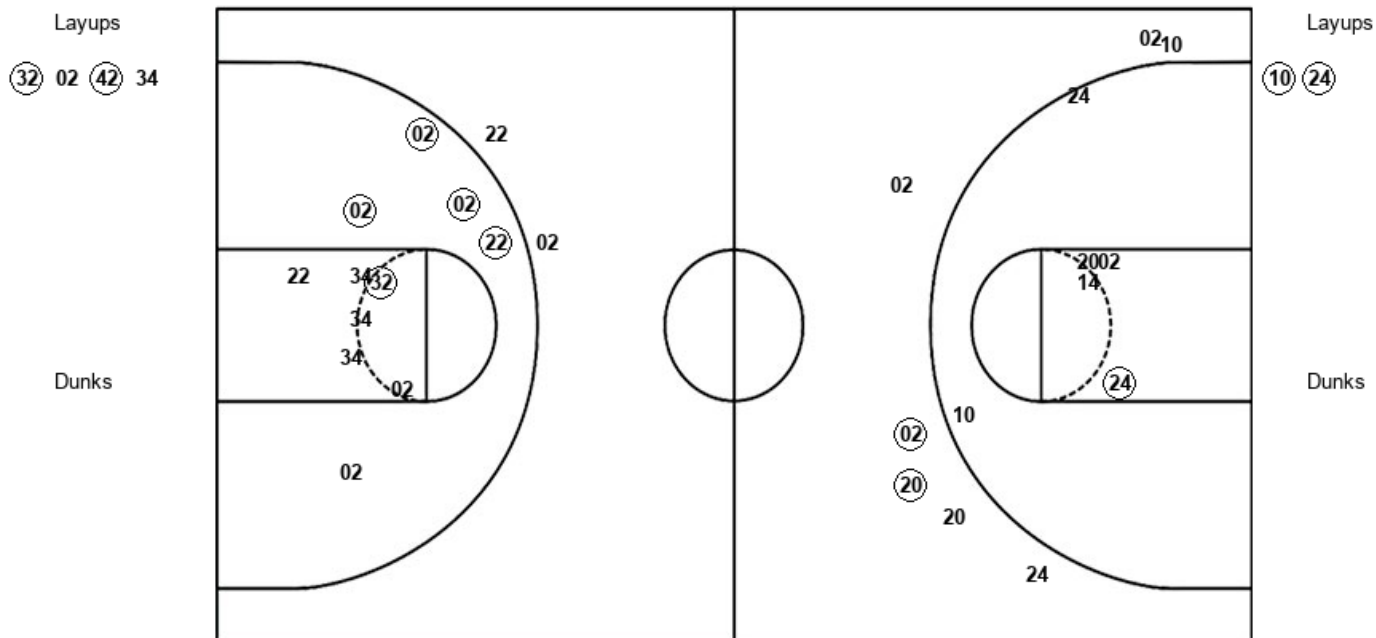

Official Shot Chart
Fordham vs Saint Louis
PERIOD 1 Shots
February 19, 2020 at Chaifetz Arena - St. Louis, Mo.

Saint Louis

Fordham

SLU : Period 1	Made	Att	Pct
Layups	2	4	50.0
Dunks	0	0	0
2PT Field Goals	7	15	46.7
3PT Field Goals	0	2	00.0
Total Field Goals	7	17	41.2

FOR : Period 1	Made	Att	Pct
Layups	2	2	100.0
Dunks	0	0	0
2PT Field Goals	3	8	37.5
3PT Field Goals	2	7	28.6
Total Field Goals	5	15	33.3