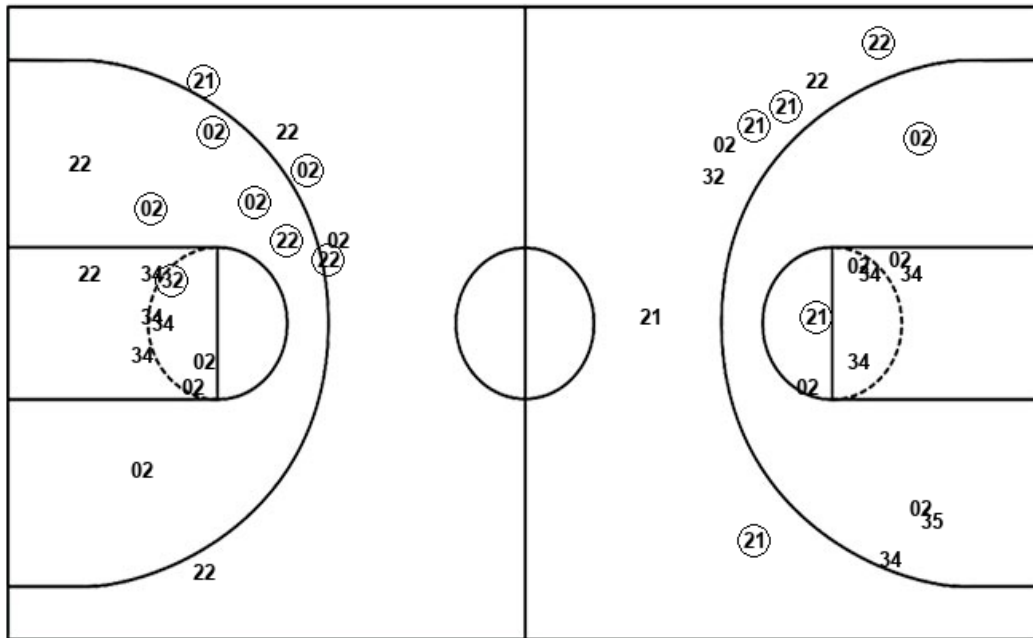

Official Shot Chart
Fordham vs Saint Louis
Saint Louis Team Shots
February 19, 2020 at Chaifetz Arena - St. Louis, Mo.

Layups

Layups

(32) 02 (42) 34 02
35 (22) 34 (34) 32
35 34 34 (22) 32
(02) (34) (34)

Dunks

Dunks

SLU : Period 1	Made	Att	Pct
Layups	2	4	50.0
Dunks	0	0	0
2PT Field Goals	7	15	46.7
3PT Field Goals	0	2	00.0
Total Field Goals	7	17	41.2

SLU : Period 3	Made	Att	Pct
Layups	1	3	33.3
Dunks	0	0	0
2PT Field Goals	2	9	22.2
3PT Field Goals	2	4	50.0
Total Field Goals	4	13	30.8

SLU : Period 2	Made	Att	Pct
Layups	2	7	28.6
Dunks	0	0	0
2PT Field Goals	2	10	20.0
3PT Field Goals	3	4	75.0
Total Field Goals	5	14	35.7

SLU : Period 4	Made	Att	Pct
Layups	3	4	75.0
Dunks	0	0	0
2PT Field Goals	4	9	44.4
3PT Field Goals	2	4	50.0
Total Field Goals	6	13	46.2