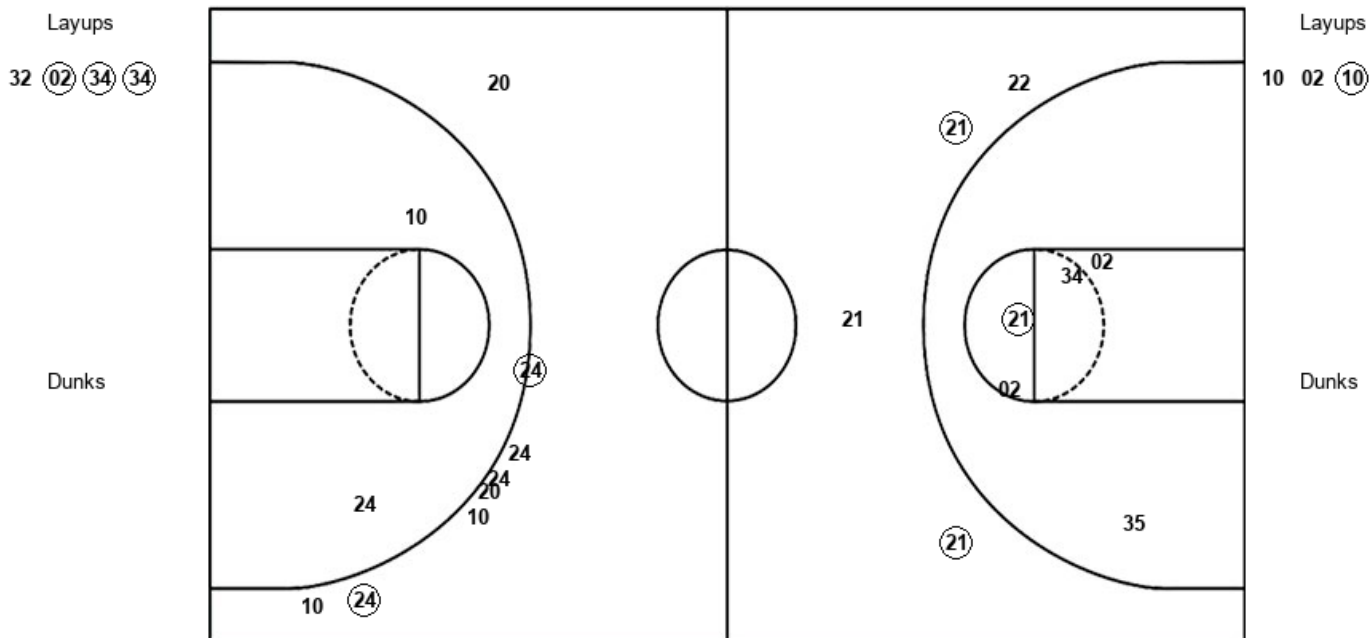

Official Shot Chart
Fordham vs Saint Louis
PERIOD 4 Shots
February 19, 2020 at Chaifetz Arena - St. Louis, Mo.

Saint Louis

Fordham

SLU : Period 4	Made	Att	Pct
Layups	3	4	75.0
Dunks	0	0	0
2PT Field Goals	4	9	44.4
3PT Field Goals	2	4	50.0
Total Field Goals	6	13	46.2

FOR : Period 4	Made	Att	Pct
Layups	1	3	33.3
Dunks	0	0	0
2PT Field Goals	1	5	20.0
3PT Field Goals	2	8	25.0
Total Field Goals	3	13	23.1