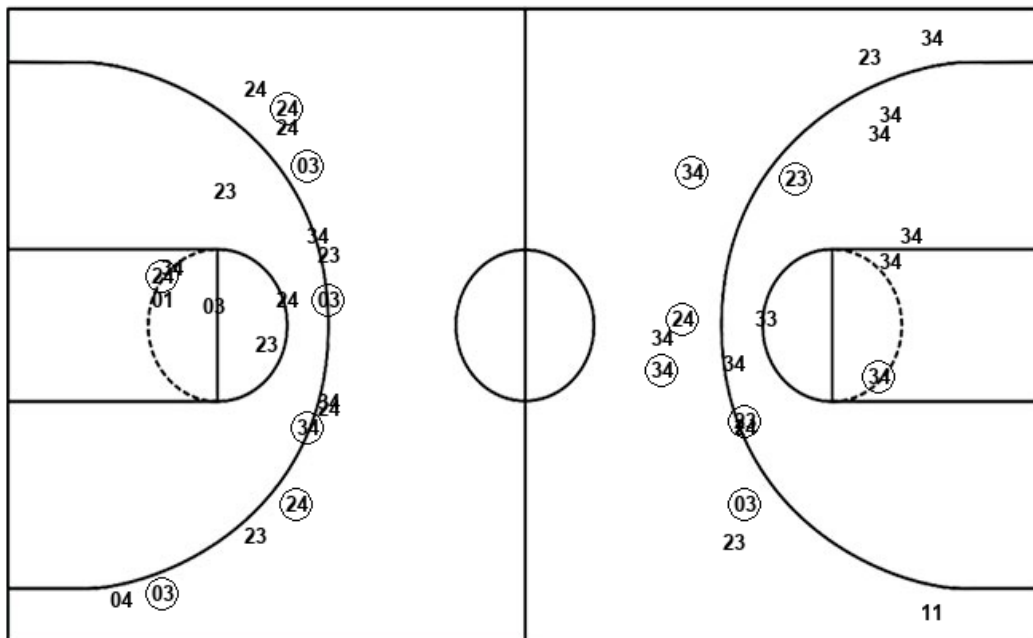

Official Shot Chart
Massachusetts vs Saint Louis
 Massachusetts Team Shots
 February 16, 2020 at Chaifetz Arena - St. Louis, Mo.

Layups

Layups

33 11 11 24 (03)
 03 03 (34) 34 (24)
 (24) 33 11 (23) 34
 33 24 24 33 34
 (03) (03)