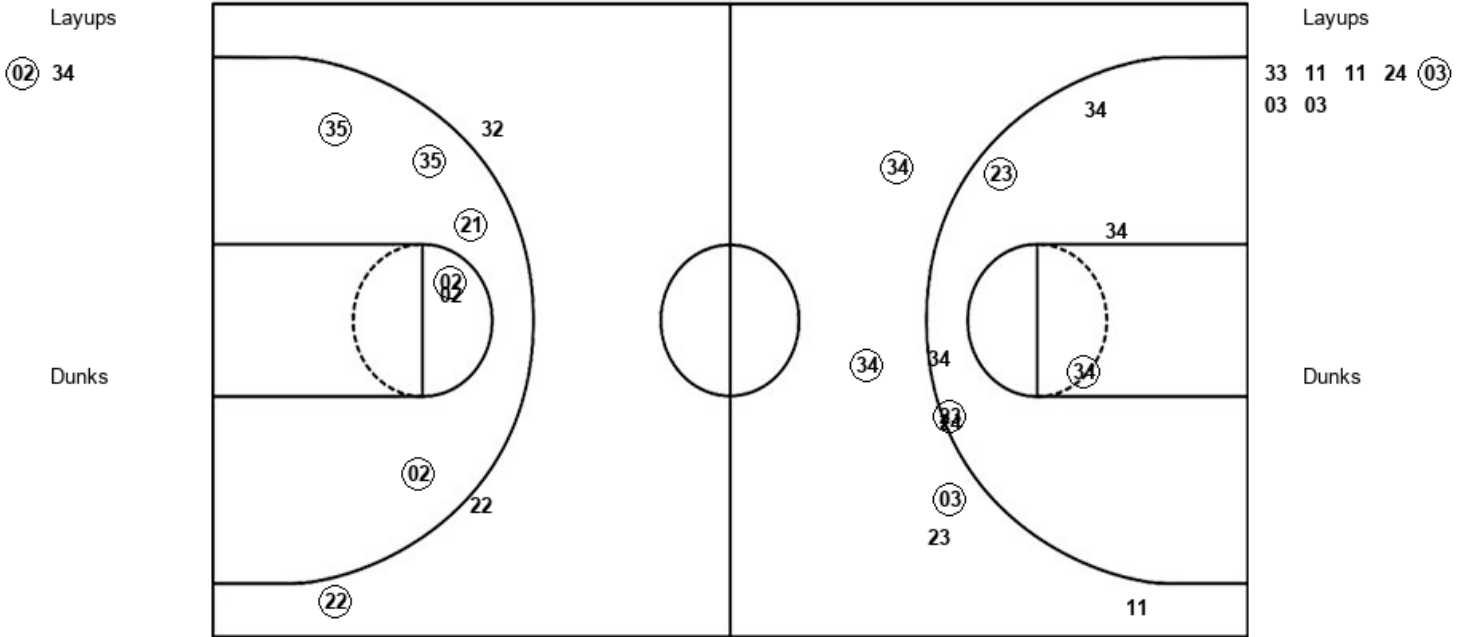

Official Shot Chart
Massachusetts vs Saint Louis
PERIOD 1 Shots
February 16, 2020 at Chaifetz Arena - St. Louis, Mo.

Saint Louis

Massachusetts

SLU : Period 1	Made	Att	Pct
Layups	1	2	50.0
Dunks	0	0	0
2PT Field Goals	6	8	75.0
3PT Field Goals	1	3	33.3
Total Field Goals	7	11	63.6

UM : Period 1	Made	Att	Pct
Layups	1	7	14.3
Dunks	0	0	0
2PT Field Goals	4	14	28.6
3PT Field Goals	3	5	60.0
Total Field Goals	7	19	36.8