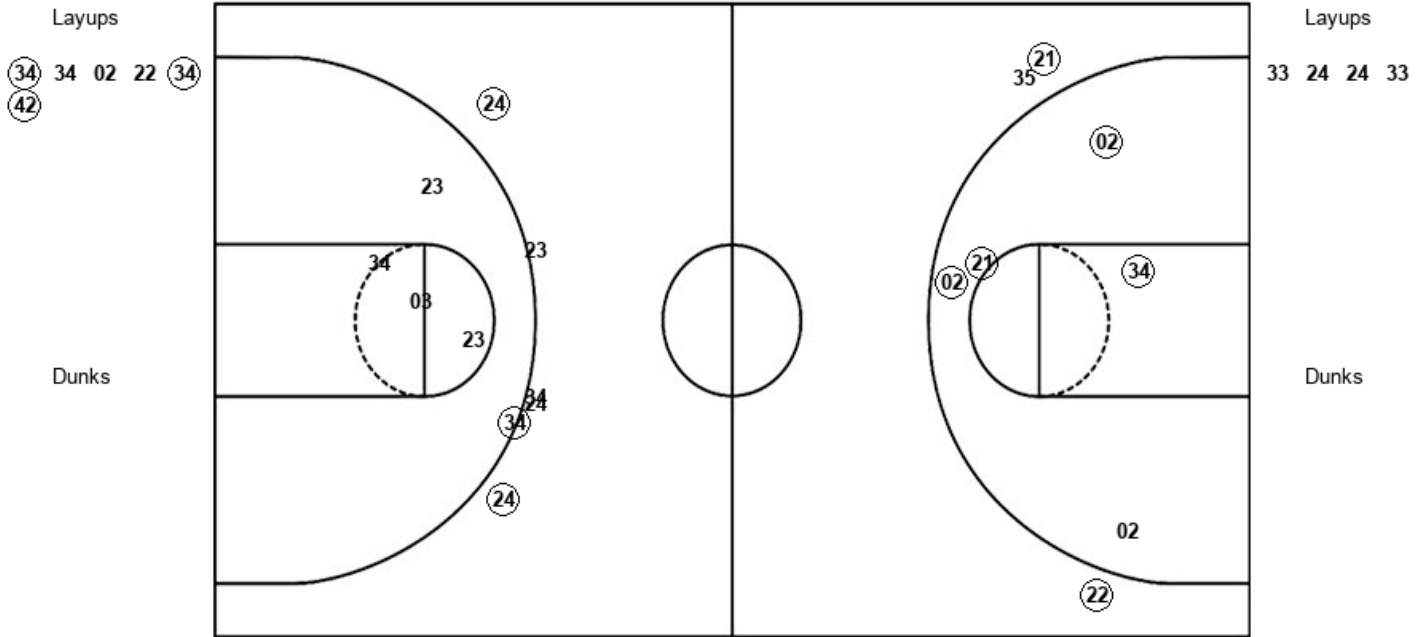

Official Shot Chart
Massachusetts vs Saint Louis
PERIOD 3 Shots
February 16, 2020 at Chaifetz Arena - St. Louis, Mo.

Saint Louis

Massachusetts

SLU : Period 3	Made	Att	Pct
Layups	3	6	50.0
Dunks	0	0	0
2PT Field Goals	7	11	63.6
3PT Field Goals	2	3	66.7
Total Field Goals	9	14	64.3

UM : Period 3	Made	Att	Pct
Layups	0	4	00.0
Dunks	0	0	0
2PT Field Goals	0	8	00.0
3PT Field Goals	3	6	50.0
Total Field Goals	3	14	21.4