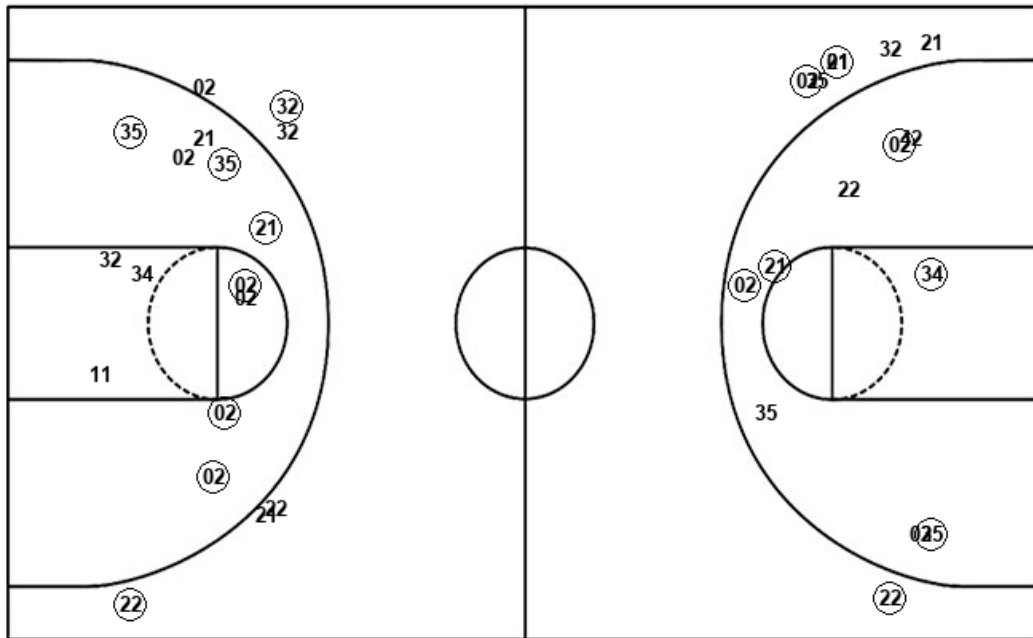

Official Shot Chart
Massachusetts vs Saint Louis
Saint Louis Team Shots
February 16, 2020 at Chaifetz Arena - St. Louis, Mo.

Layups

Layups

- (02) 34 34 (35) (34)
- (42) (32) (02) (34) 34
- 02 21 (34) 34 02
- 22 (34) (42) 35

Dunks

Dunks

SLU : Period 1	Made	Att	Pct
Layups	1	2	50.0
Dunks	0	0	0
2PT Field Goals	6	8	75.0
3PT Field Goals	1	3	33.3
Total Field Goals	7	11	63.6

SLU : Period 2	Made	Att	Pct
Layups	6	10	60.0
Dunks	0	0	0
2PT Field Goals	7	16	43.8
3PT Field Goals	1	3	33.3
Total Field Goals	8	19	42.1

SLU : Period 3	Made	Att	Pct
Layups	3	6	50.0
Dunks	0	0	0
2PT Field Goals	7	11	63.6
3PT Field Goals	2	3	66.7
Total Field Goals	9	14	64.3

SLU : Period 4	Made	Att	Pct
Layups	0	1	00.0
Dunks	0	0	0
2PT Field Goals	1	5	20.0
3PT Field Goals	1	4	25.0
Total Field Goals	2	9	22.2