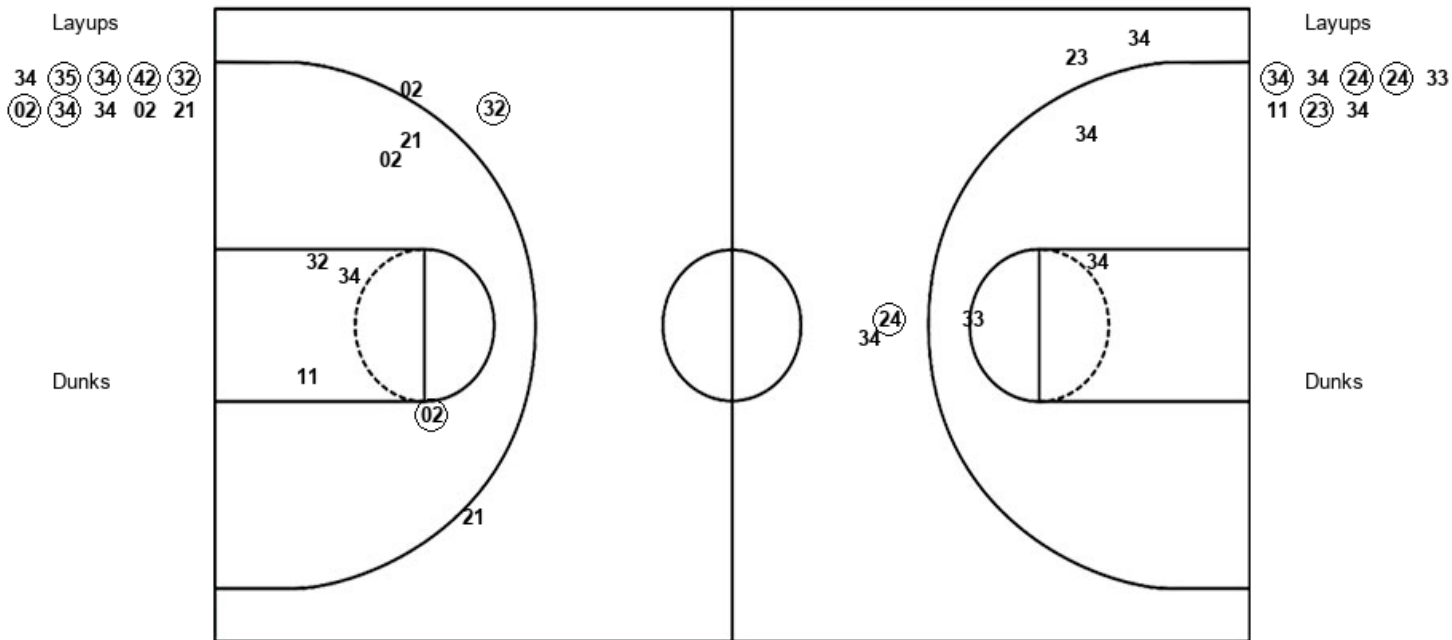

Official Shot Chart
Massachusetts vs Saint Louis
PERIOD 2 Shots
February 16, 2020 at Chaifetz Arena - St. Louis, Mo.

Saint Louis

Massachusetts

SLU : Period 2	Made	Att	Pct
Layups	6	10	60.0
Dunks	0	0	0
2PT Field Goals	7	16	43.8
3PT Field Goals	1	3	33.3
Total Field Goals	8	19	42.1

UM : Period 2	Made	Att	Pct
Layups	4	8	50.0
Dunks	0	0	0
2PT Field Goals	4	11	36.4
3PT Field Goals	1	4	25.0
Total Field Goals	5	15	33.3