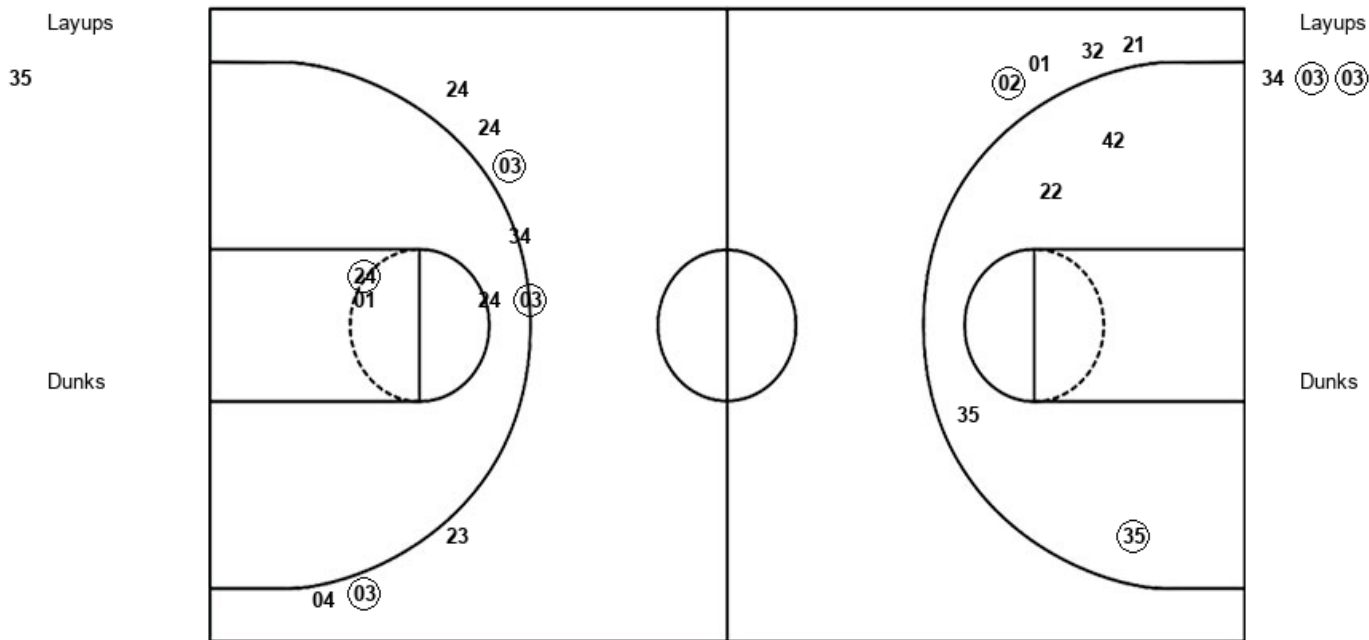

Official Shot Chart
Massachusetts vs Saint Louis
PERIOD 4 Shots
February 16, 2020 at Chaifetz Arena - St. Louis, Mo.

Saint Louis

Massachusetts

SLU : Period 4	Made	Att	Pct
Layups	0	1	00.0
Dunks	0	0	0
2PT Field Goals	1	5	20.0
3PT Field Goals	1	4	25.0
Total Field Goals	2	9	22.2

UM : Period 4	Made	Att	Pct
Layups	2	3	66.7
Dunks	0	0	0
2PT Field Goals	3	6	50.0
3PT Field Goals	3	8	37.5
Total Field Goals	6	14	42.9