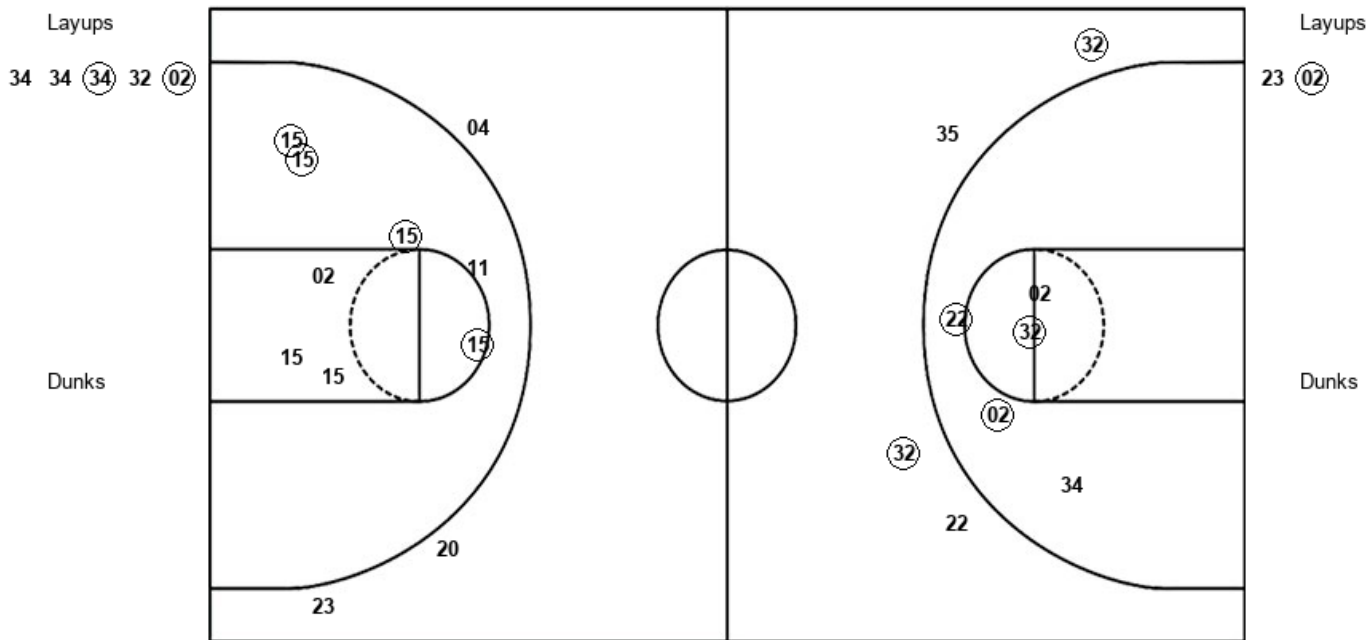

Official Shot Chart
St. Bonaventure vs Saint Louis
PERIOD 3 Shots
January 15, 2020 at Chaifetz Arena - St. Louis, Mo.

Saint Louis

St. Bonaventure

SLU : Period 3	Made	Att	Pct
Layups	2	5	40.0
Dunks	0	0	0
2PT Field Goals	5	10	50.0
3PT Field Goals	2	4	50.0
Total Field Goals	7	14	50.0

BON : Period 3	Made	Att	Pct
Layups	1	2	50.0
Dunks	0	0	0
2PT Field Goals	5	10	50.0
3PT Field Goals	0	3	00.0
Total Field Goals	5	13	38.5