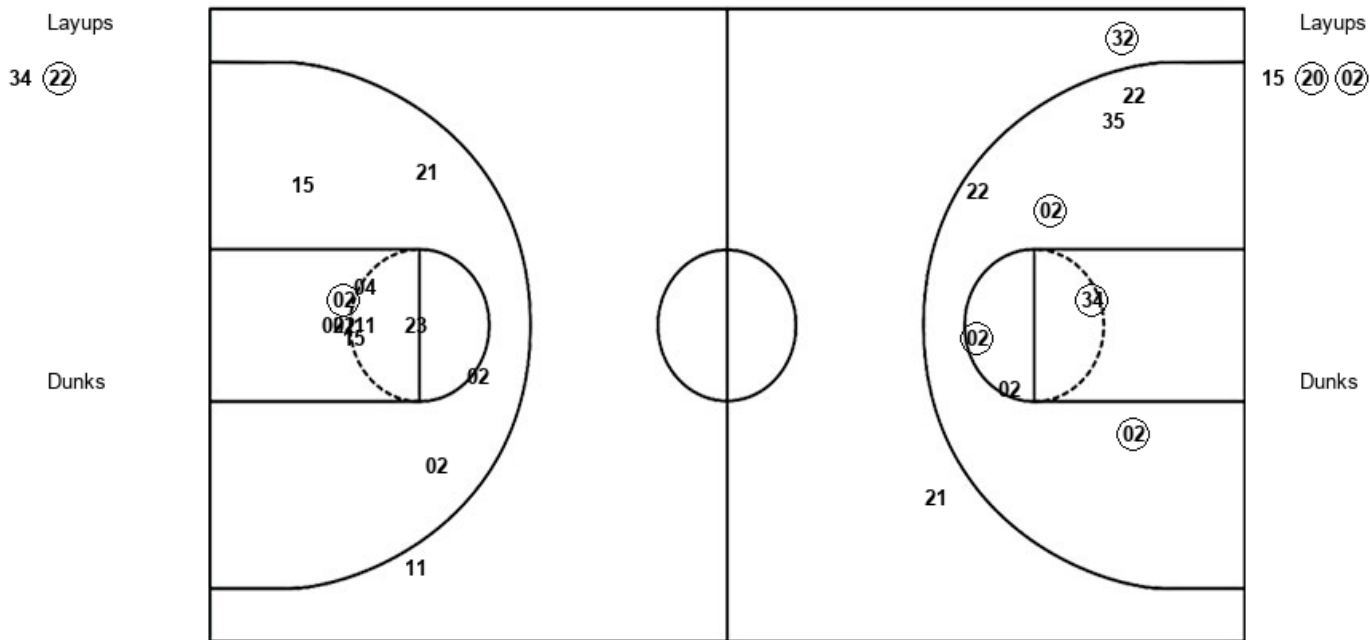

Official Shot Chart
St. Bonaventure vs Saint Louis
PERIOD 4 Shots
January 15, 2020 at Chaifetz Arena - St. Louis, Mo.

Saint Louis

St. Bonaventure

SLU : Period 4	Made	Att	Pct
Layups	1	2	50.0
Dunks	0	0	0
2PT Field Goals	5	10	50.0
3PT Field Goals	1	2	50.0
Total Field Goals	6	12	50.0

BON : Period 4	Made	Att	Pct
Layups	2	3	66.7
Dunks	0	0	0
2PT Field Goals	3	14	21.4
3PT Field Goals	0	1	00.0
Total Field Goals	3	15	20.0