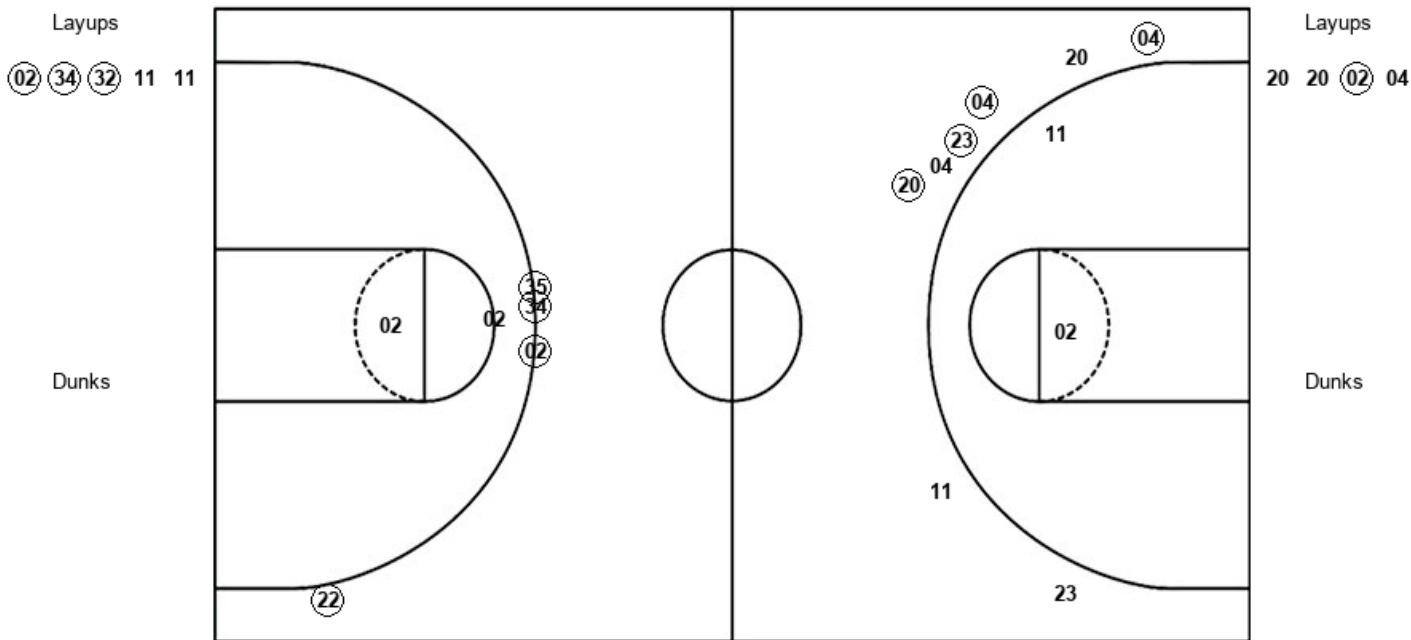

Official Shot Chart
St. Bonaventure vs Saint Louis
PERIOD 1 Shots
January 15, 2020 at Chaifetz Arena - St. Louis, Mo.

Saint Louis

St. Bonaventure

SLU : Period 1	Made	Att	Pct
Layups	3	5	60.0
Dunks	0	0	0
2PT Field Goals	3	7	42.9
3PT Field Goals	4	4	100.0
Total Field Goals	7	11	63.6

BON : Period 1	Made	Att	Pct
Layups	1	4	25.0
Dunks	0	0	0
2PT Field Goals	1	6	16.7
3PT Field Goals	4	8	50.0
Total Field Goals	5	14	35.7