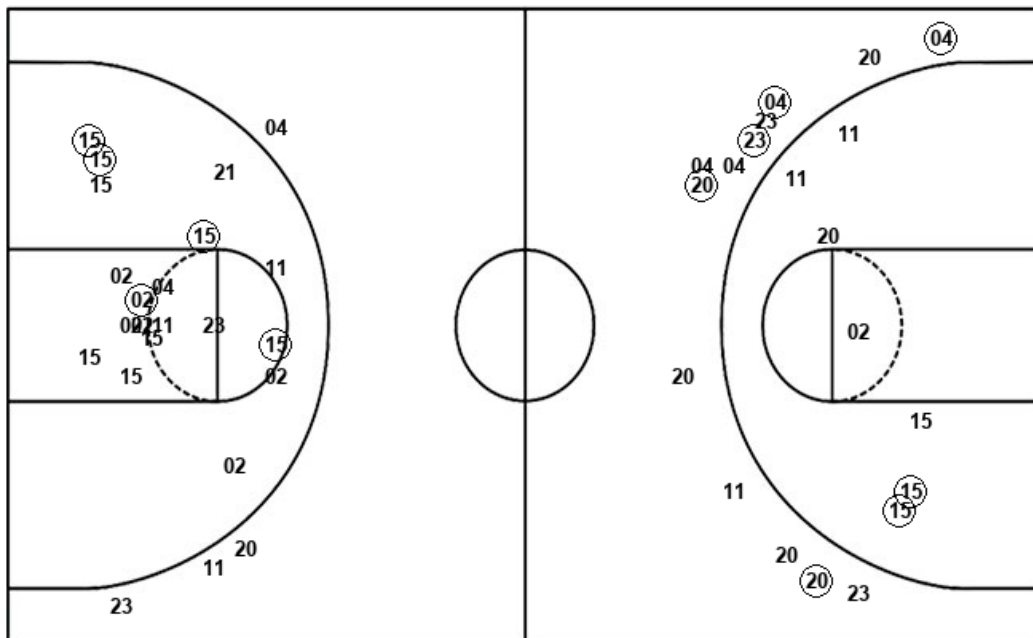

Official Shot Chart
St. Bonaventure vs Saint Louis
St. Bonaventure Team Shots
January 15, 2020 at Chaifetz Arena - St. Louis, Mo.

Layups

Layups

20 20 (02) 04 (15)
 11 (11) 11 23 (02)
 15 (20) (02)

Dunks

Dunks