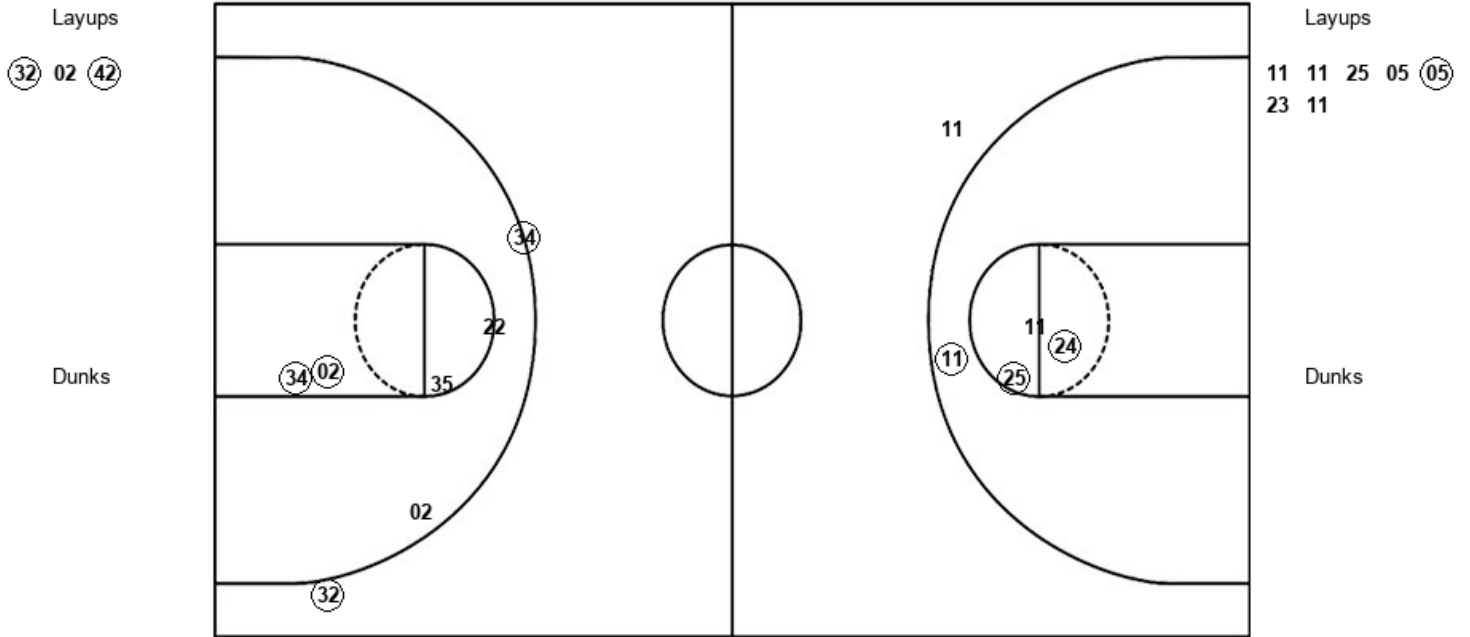

Official Shot Chart
Illinois St. vs Saint Louis
PERIOD 1 Shots
December 08, 2019 at Chaifetz Arena - St. Louis, Mo.

Saint Louis

Illinois St.

SLU : Period 1	Made	Att	Pct
Layups	2	3	66.7
Dunks	0	0	0
2PT Field Goals	4	8	50.0
3PT Field Goals	2	2	100.0
Total Field Goals	6	10	60.0

ISU : Period 1	Made	Att	Pct
Layups	1	7	14.3
Dunks	0	0	0
2PT Field Goals	4	11	36.4
3PT Field Goals	0	1	00.0
Total Field Goals	4	12	33.3