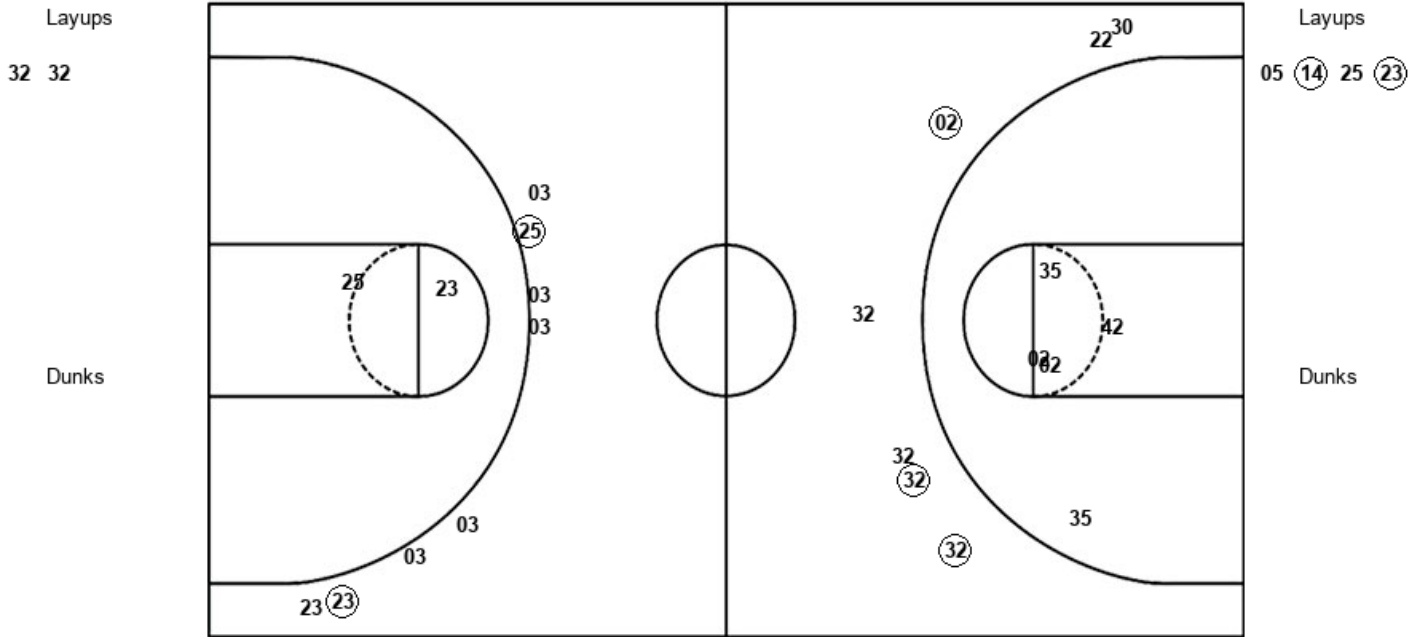

Official Shot Chart
Illinois St. vs Saint Louis
PERIOD 4 Shots
December 08, 2019 at Chaifetz Arena - St. Louis, Mo.

Saint Louis

Illinois St.

SLU : Period 4	Made	Att	Pct
Layups	0	2	00.0
Dunks	0	0	0
2PT Field Goals	0	8	00.0
3PT Field Goals	3	6	50.0
Total Field Goals	3	14	21.4

ISU : Period 4	Made	Att	Pct
Layups	2	4	50.0
Dunks	0	0	0
2PT Field Goals	2	6	33.3
3PT Field Goals	2	8	25.0
Total Field Goals	4	14	28.6