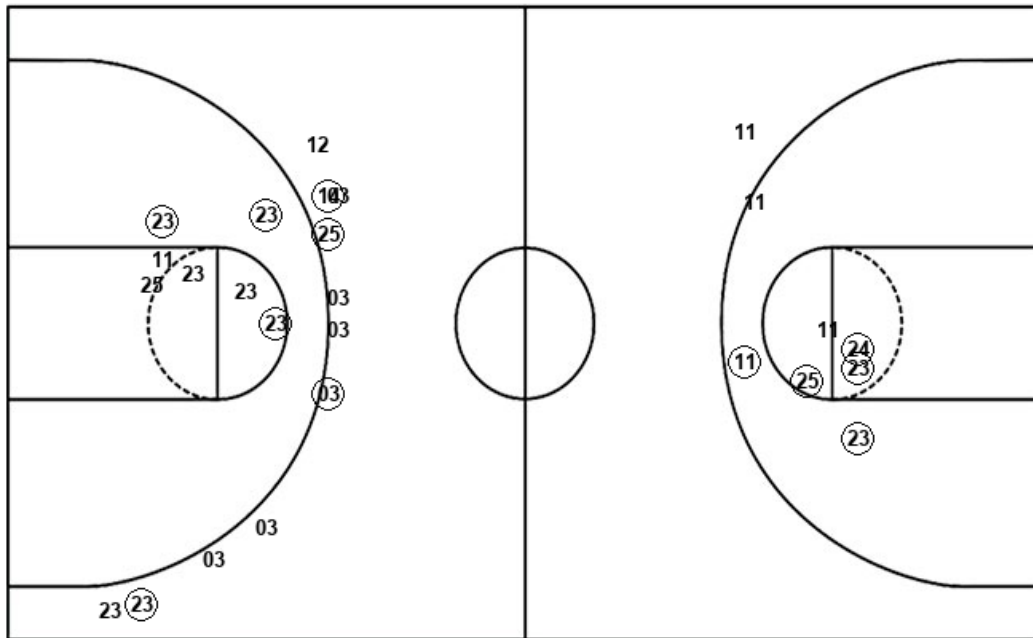

Official Shot Chart
Illinois St. vs Saint Louis
 Illinois St. Team Shots
 December 08, 2019 at Chaifetz Arena - St. Louis, Mo.

Layups

Layups

11 11 25 05 (05)
 23 11 25 (23) (25)
 23 11 01 24 (05)
 (23) (05) 05 05 (14)
 25 (23)