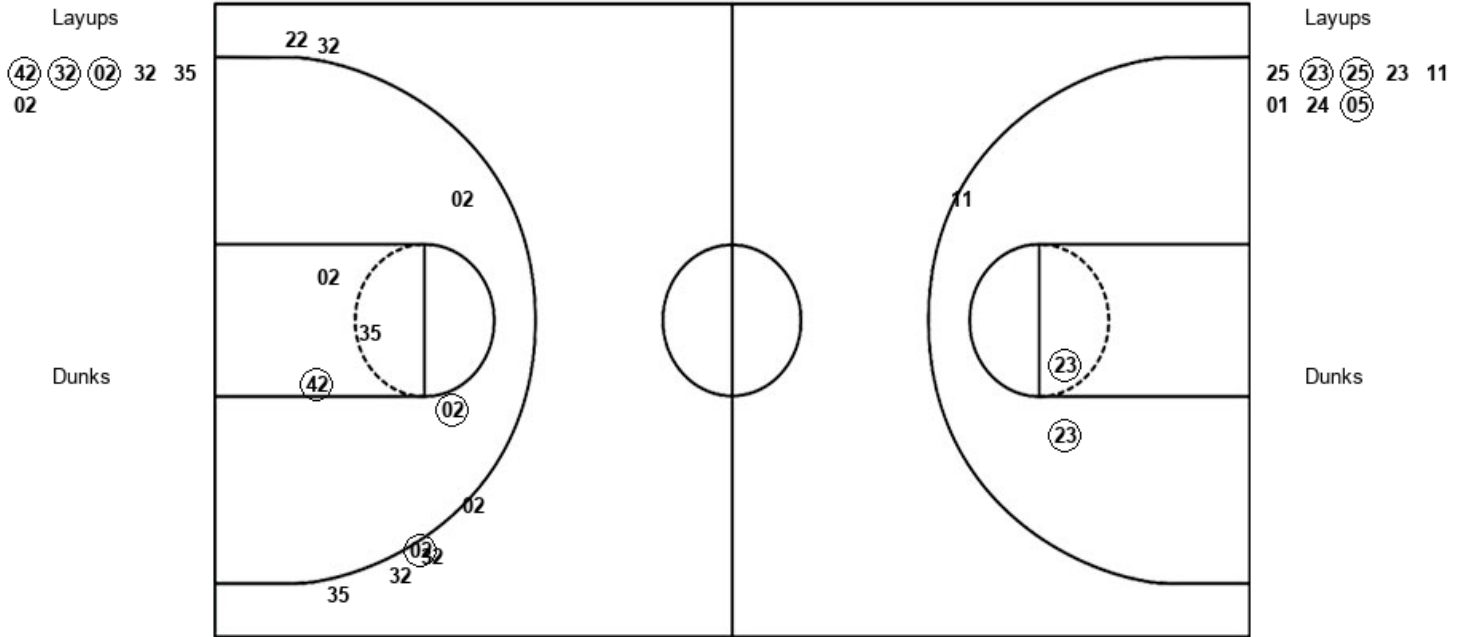

Official Shot Chart
Illinois St. vs Saint Louis
PERIOD 2 Shots
December 08, 2019 at Chaifetz Arena - St. Louis, Mo.

Saint Louis

Illinois St.

SLU : Period 2	Made	Att	Pct
Layups	3	6	50.0
Dunks	0	0	0
2PT Field Goals	5	11	45.5
3PT Field Goals	1	7	14.3
Total Field Goals	6	18	33.3

ISU : Period 2	Made	Att	Pct
Layups	3	8	37.5
Dunks	0	0	0
2PT Field Goals	5	11	45.5
3PT Field Goals	0	0	0
Total Field Goals	5	11	45.5