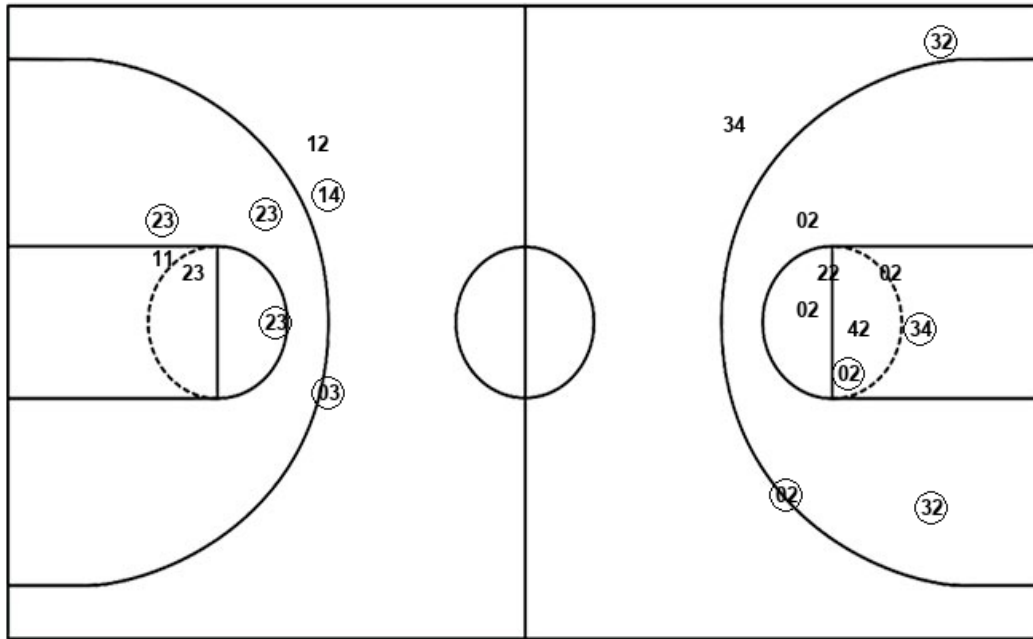

Official Shot Chart
Illinois St. vs Saint Louis
PERIOD 3 Shots
December 08, 2019 at Chaifetz Arena - St. Louis, Mo.

Saint Louis

Illinois St.

Layups
35 34 22

Layups
23 05 05

Dunks

Dunks

SLU : Period 3	Made	Att	Pct
Layups	1	3	33.3
Dunks	0	0	0
2PT Field Goals	5	12	41.7
3PT Field Goals	1	2	50.0
Total Field Goals	6	14	42.9

ISU : Period 3	Made	Att	Pct
Layups	2	3	66.7
Dunks	0	0	0
2PT Field Goals	5	8	62.5
3PT Field Goals	2	3	66.7
Total Field Goals	7	11	63.6