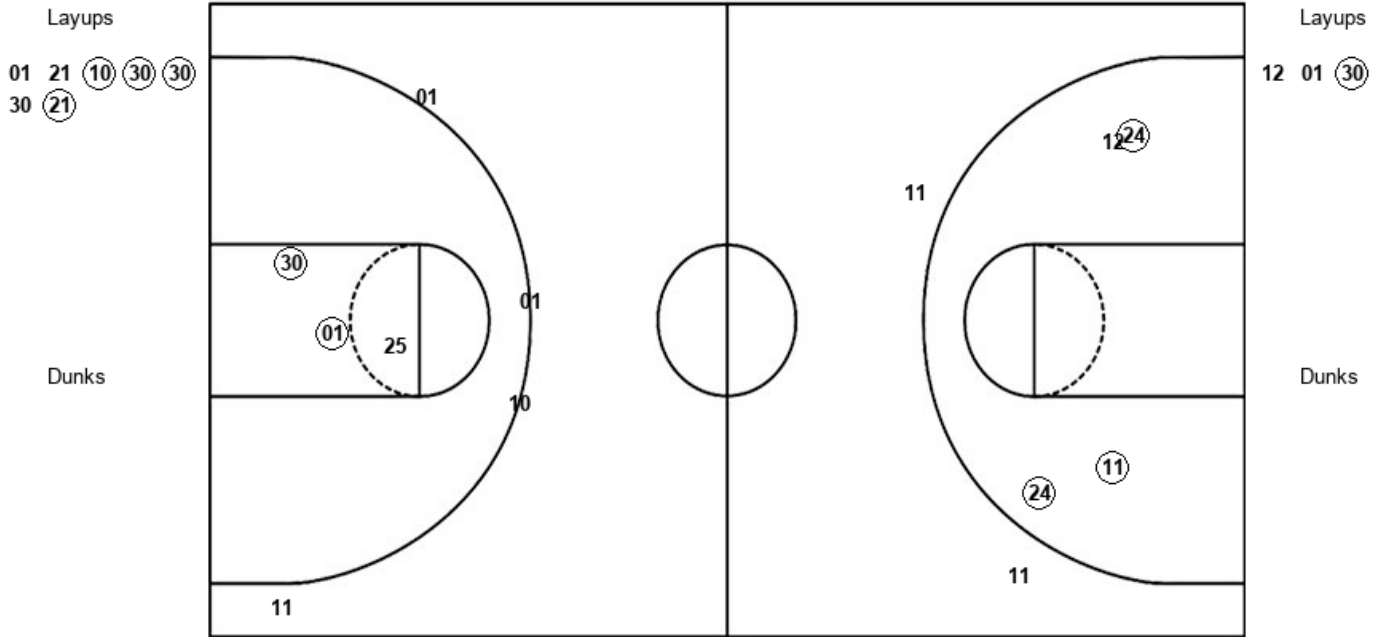

Official Shot Chart
Drexel vs William Mary
PERIOD 4 Shots
January 26, 2020 at Kaplan Arena (Kaplan Arena) - Williamsburg

William Mary

Drexel

WM : Period 4	Made	Att	Pct
Layups	4	7	57.1
Dunks	0	0	0
2PT Field Goals	6	11	54.5
3PT Field Goals	0	3	00.0
Total Field Goals	6	14	42.9

DRX : Period 4	Made	Att	Pct
Layups	1	3	33.3
Dunks	0	0	0
2PT Field Goals	4	7	57.1
3PT Field Goals	0	2	00.0
Total Field Goals	4	9	44.4