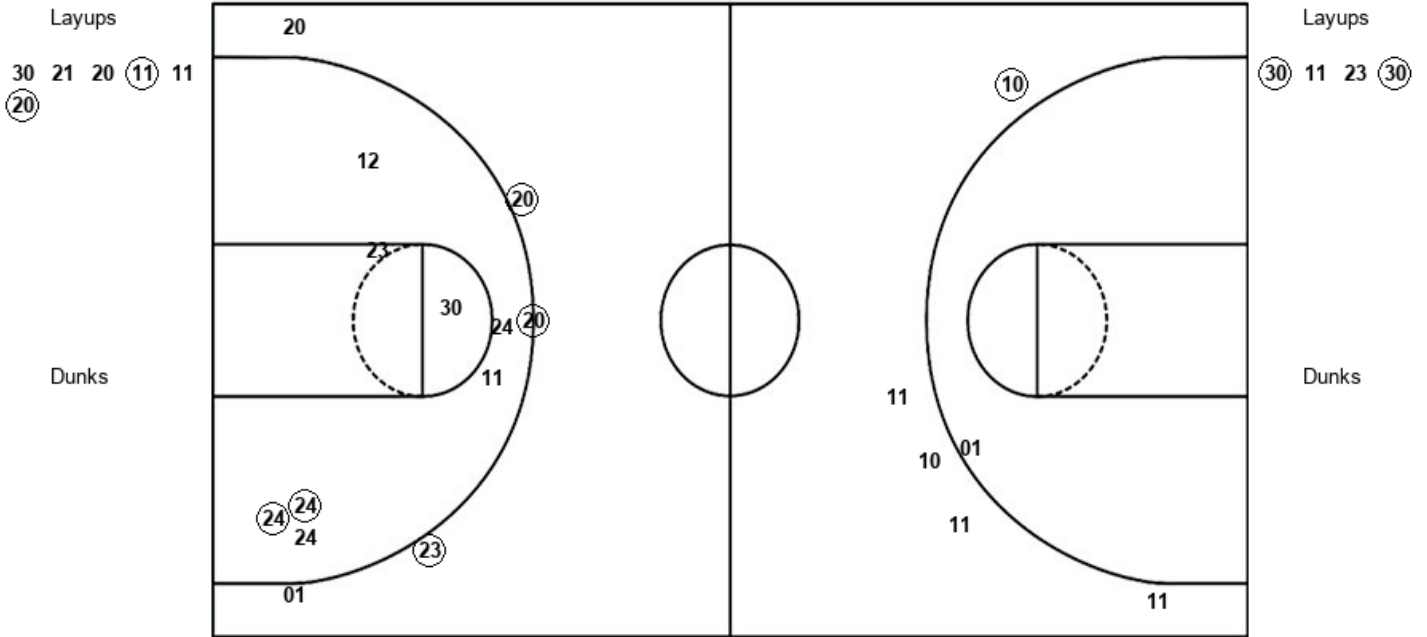

Drexel 61, William Mary 54

Official Shot Chart
Drexel vs William Mary
PERIOD 1 Shots
 January 26, 2020 at Kaplan Arena (Kaplan Arena) - Williamsburg

William Mary

Drexel

WM : Period 1	Made	Att	Pct
Layups	2	6	33.3
Dunks	0	0	0
2PT Field Goals	2	7	28.6
3PT Field Goals	1	5	20.0
Total Field Goals	3	12	25.0