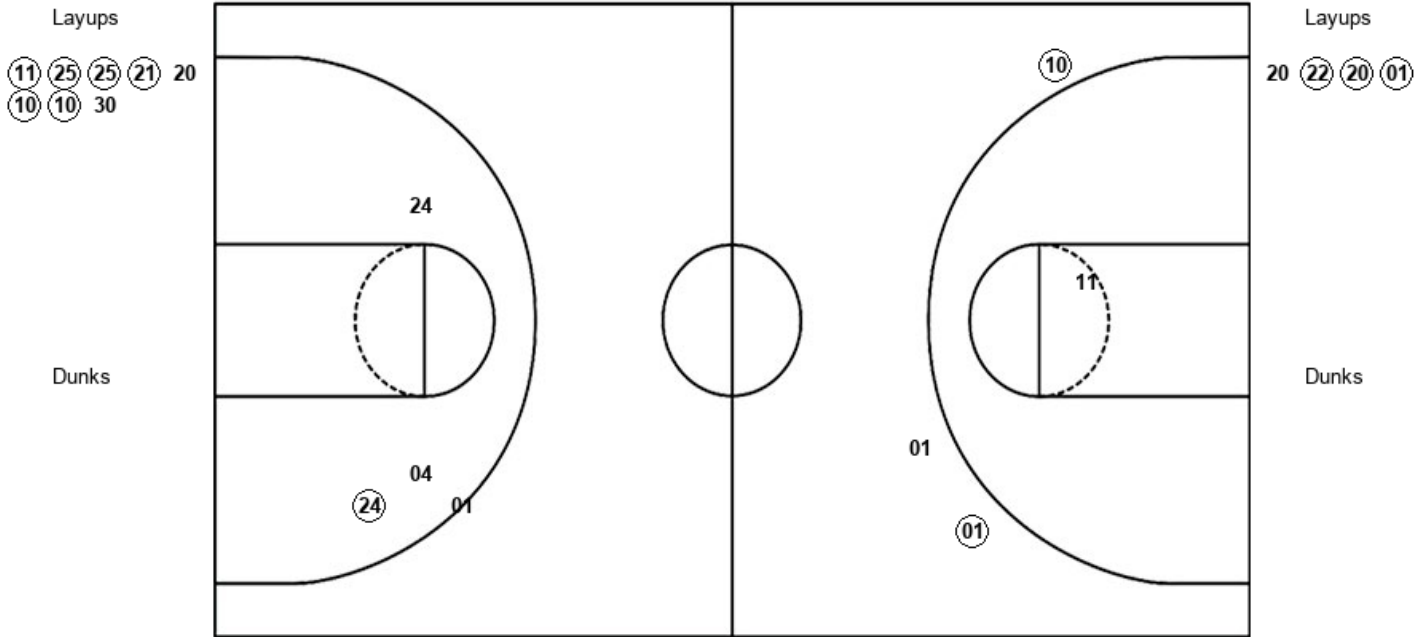

Official Shot Chart
Drexel vs William Mary
PERIOD 2 Shots
January 26, 2020 at Kaplan Arena (Kaplan Arena) - Williamsburg

William Mary

Drexel

WM : Period 2	Made	Att	Pct
Layups	6	8	75.0
Dunks	0	0	0
2PT Field Goals	6	9	66.7
3PT Field Goals	2	3	66.7
Total Field Goals	8	12	66.7

DRX : Period 2	Made	Att	Pct
Layups	3	4	75.0
Dunks	0	0	0
2PT Field Goals	4	7	57.1
3PT Field Goals	0	1	00.0
Total Field Goals	4	8	50.0