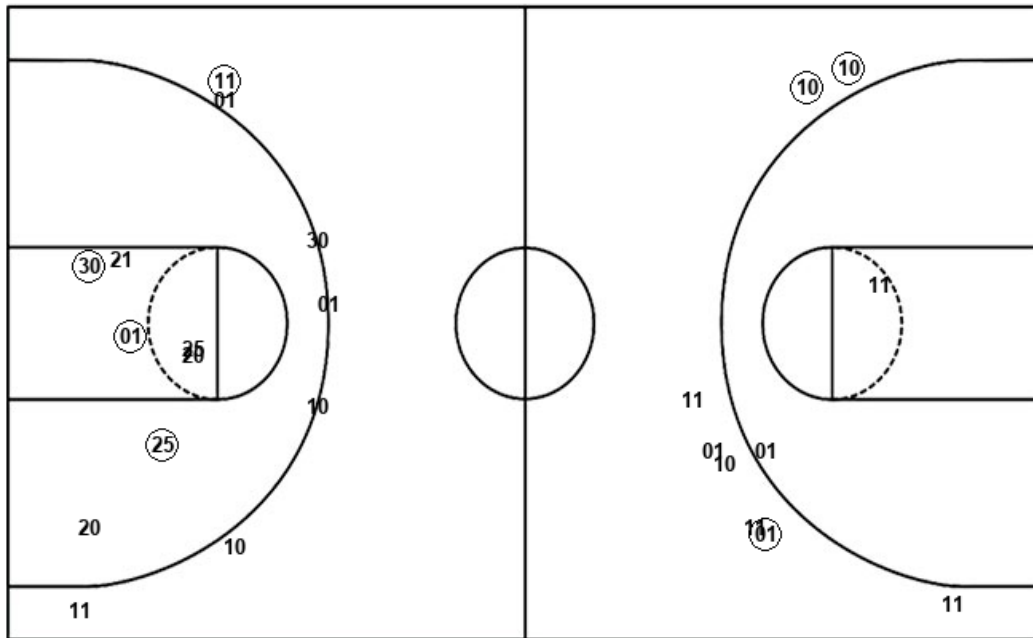

Official Shot Chart
Drexel vs William Mary
William Mary Team Shots
January 26, 2020 at Kaplan Arena (Kaplan Arena) - Williamsburg

Layups

Layups

30 21 20 (11) 11
(20) (11) (25) (25) (21)
20 (10) (10) 30 30
(30) (21) (21) (30) (30)
01 21 (10) (30) (30)
30 (21)

Dunks

Dunks

WM : Period 1	Made	Att	Pct
Layups	2	6	33.3
Dunks	0	0	0
2PT Field Goals	2	7	28.6
3PT Field Goals	1	5	20.0
Total Field Goals	3	12	25.0

WM : Period 2	Made	Att	Pct
Layups	6	8	75.0
Dunks	0	0	0
2PT Field Goals	6	9	66.7
3PT Field Goals	2	3	66.7
Total Field Goals	8	12	66.7

WM : Period 3	Made	Att	Pct
Layups	5	6	83.3
Dunks	0	0	0
2PT Field Goals	6	10	60.0
3PT Field Goals	1	3	33.3
Total Field Goals	7	13	53.8

WM : Period 4	Made	Att	Pct
Layups	4	7	57.1
Dunks	0	0	0
2PT Field Goals	6	11	54.5
3PT Field Goals	0	3	00.0
Total Field Goals	6	14	42.9