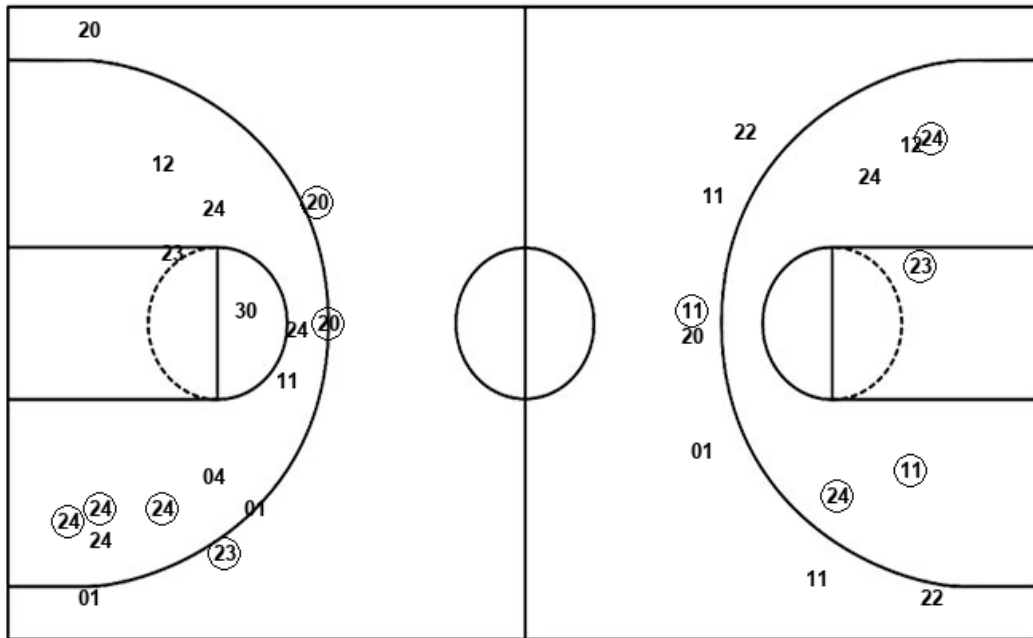

**Official Shot Chart
Drexel vs William Mary
Drexel Team Shots
January 26, 2020 at Kaplan Arena (Kaplan Arena) - Williamsburg**

Layups

Layups

Dunks

Dunks

DRX : Period 1	Made	Att	Pct
Layups	2	4	50.0
Dunks	0	0	0
2PT Field Goals	4	12	33.3
3PT Field Goals	3	5	60.0
Total Field Goals	7	17	41.2