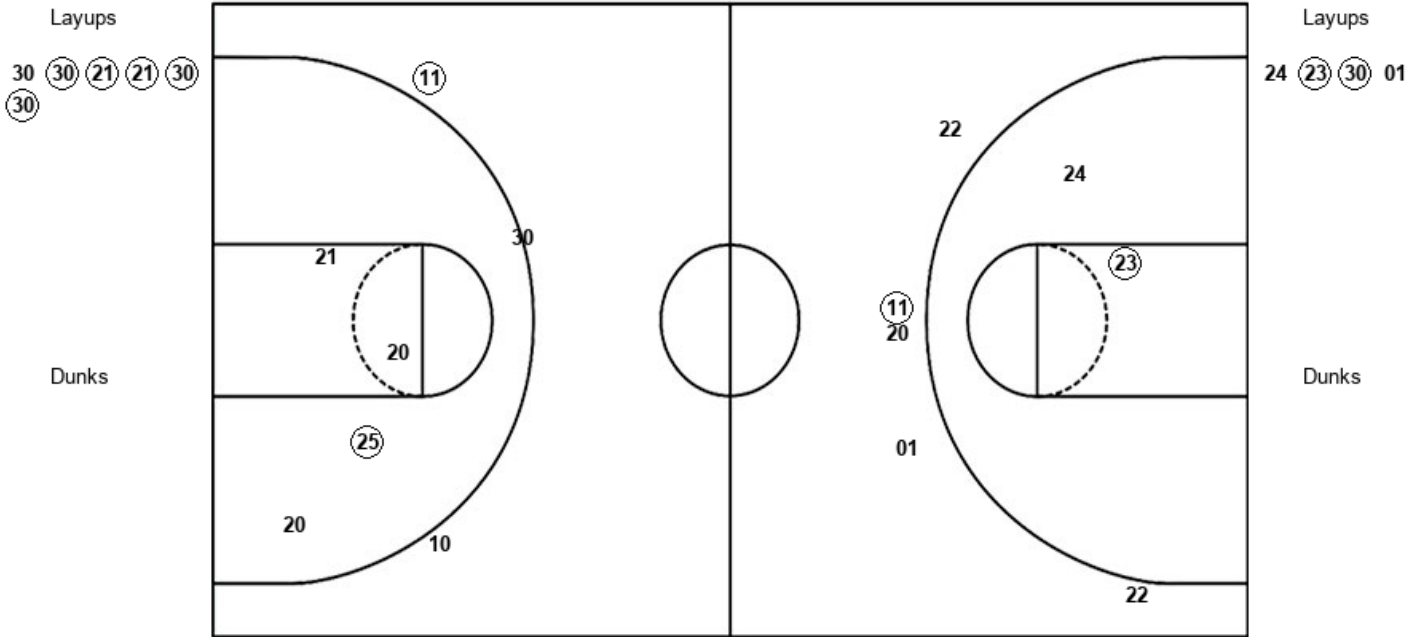

Official Shot Chart
Drexel vs William Mary
PERIOD 3 Shots
January 26, 2020 at Kaplan Arena (Kaplan Arena) - Williamsburg

William Mary

Drexel

WM : Period 3	Made	Att	Pct
Layups	5	6	83.3
Dunks	0	0	0
2PT Field Goals	6	10	60.0
3PT Field Goals	1	3	33.3
Total Field Goals	7	13	53.8

DRX : Period 3	Made	Att	Pct
Layups	2	4	50.0
Dunks	0	0	0
2PT Field Goals	3	6	50.0
3PT Field Goals	1	5	20.0
Total Field Goals	4	11	36.4