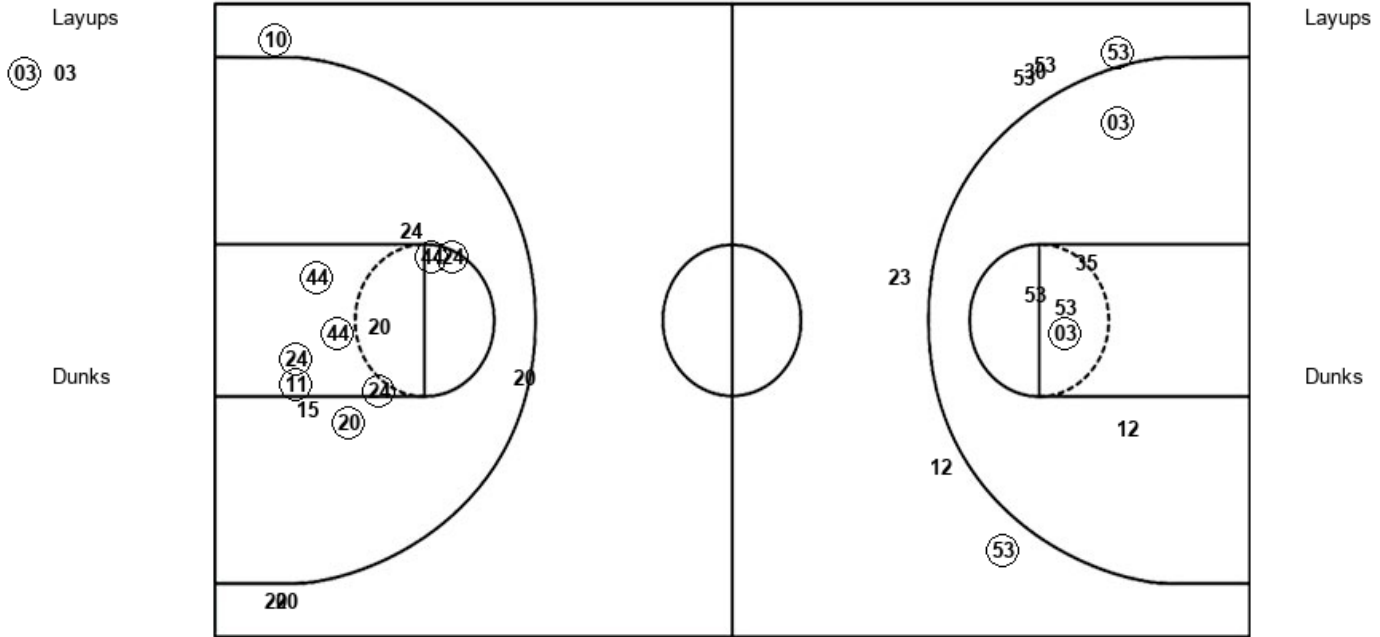

Official Shot Chart
Northern Colo. vs Portland St.
PERIOD 2 Shots
February 10, 2020 at Viking Pavilion - Portland

Portland St.

Northern Colo.

PSU : Period 2	Made	Att	Pct
Layups	1	2	50.0
Dunks	0	0	0
2PT Field Goals	3	8	37.5
3PT Field Goals	2	7	28.6
Total Field Goals	5	15	33.3

UNC : Period 2	Made	Att	Pct
Layups	0	0	0
Dunks	0	0	0
2PT Field Goals	8	11	72.7
3PT Field Goals	1	4	25.0
Total Field Goals	9	15	60.0