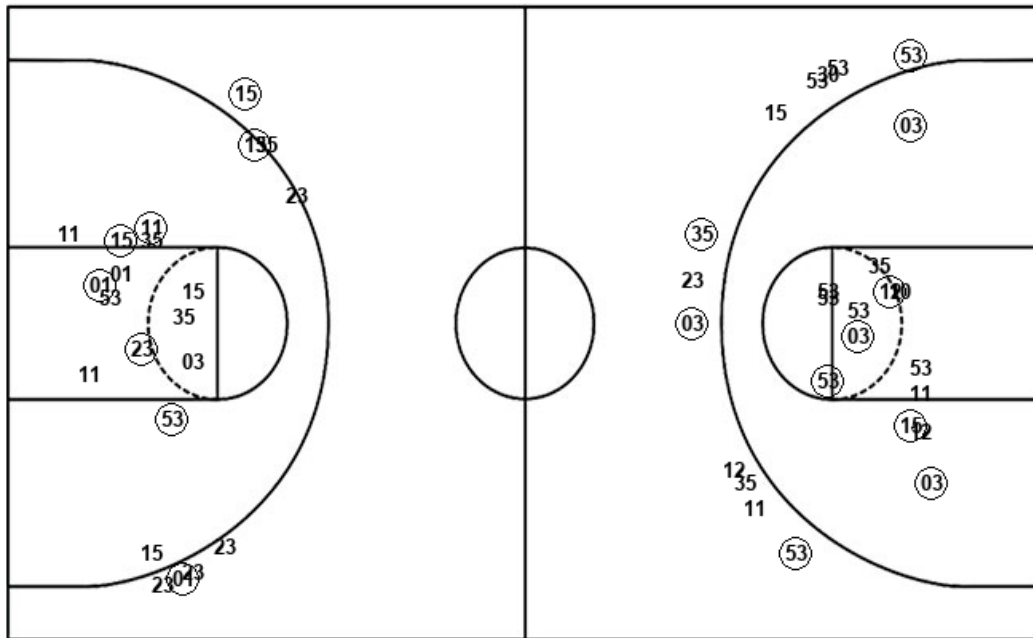

Official Shot Chart
Northern Colo. vs Portland St.
Portland St. Team Shots
February 10, 2020 at Viking Pavilion - Portland

Layups

Layups

Dunks

Dunks

PSU : Period 1	Made	Att	Pct
Layups	0	0	0
Dunks	0	0	0
2PT Field Goals	5	9	55.6
3PT Field Goals	1	4	25.0
Total Field Goals	6	13	46.2

PSU : Period 3	Made	Att	Pct
Layups	2	2	100.0
Dunks	0	0	0
2PT Field Goals	4	12	33.3
3PT Field Goals	0	1	00.0
Total Field Goals	4	13	30.8

PSU : Period 2	Made	Att	Pct
Layups	1	2	50.0
Dunks	0	0	0
2PT Field Goals	3	8	37.5
3PT Field Goals	2	7	28.6
Total Field Goals	5	15	33.3

PSU : Period 4	Made	Att	Pct
Layups	0	0	0
Dunks	0	0	0
2PT Field Goals	3	4	75.0
3PT Field Goals	3	7	42.9
Total Field Goals	6	11	54.5