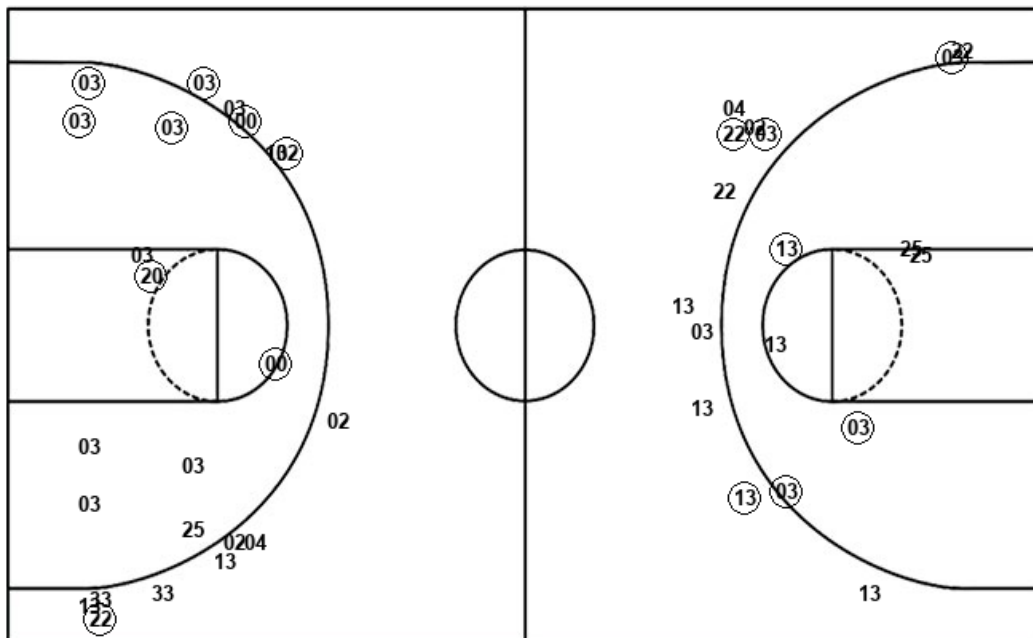

Official Shot Chart
Walsh vs Saint Leo
Saint Leo Team Shots
December 20, 2019 at Marion Bowman Center - Saint Leo, Fla.

Layups

Layups

03 03 13 03 (02)
03 25

Dunks

Dunks

SLM : Period 1	Made	Att	Pct
Layups	0	3	00.0
Dunks	0	0	0
2PT Field Goals	5	13	38.5
3PT Field Goals	4	13	30.8
Total Field Goals	9	26	34.6

SLM : Period 2	Made	Att	Pct
Layups	1	4	25.0
Dunks	0	0	0
2PT Field Goals	4	10	40.0
3PT Field Goals	4	12	33.3
Total Field Goals	8	22	36.4