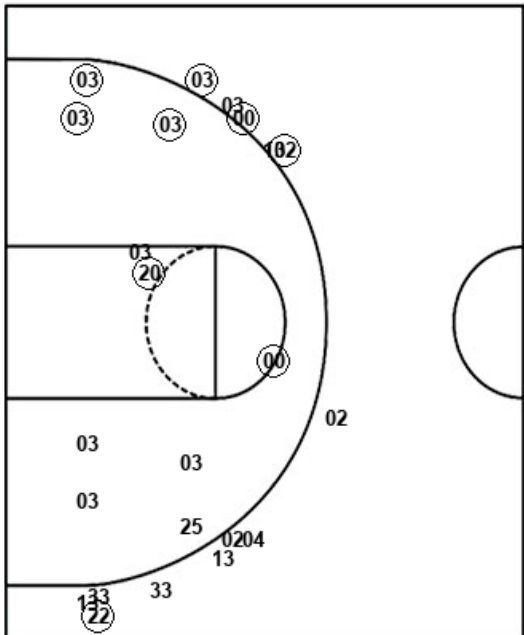

**Walsh 57, Saint Leo 64**

**Official Shot Chart**  
**Walsh vs Saint Leo**  
**PERIOD 1 Shots**  
 December 20, 2019 at Marion Bowman Center - Saint Leo, Fla.

**Saint Leo**

**Walsh**

Layups

03 03 13

Dunks

Layups