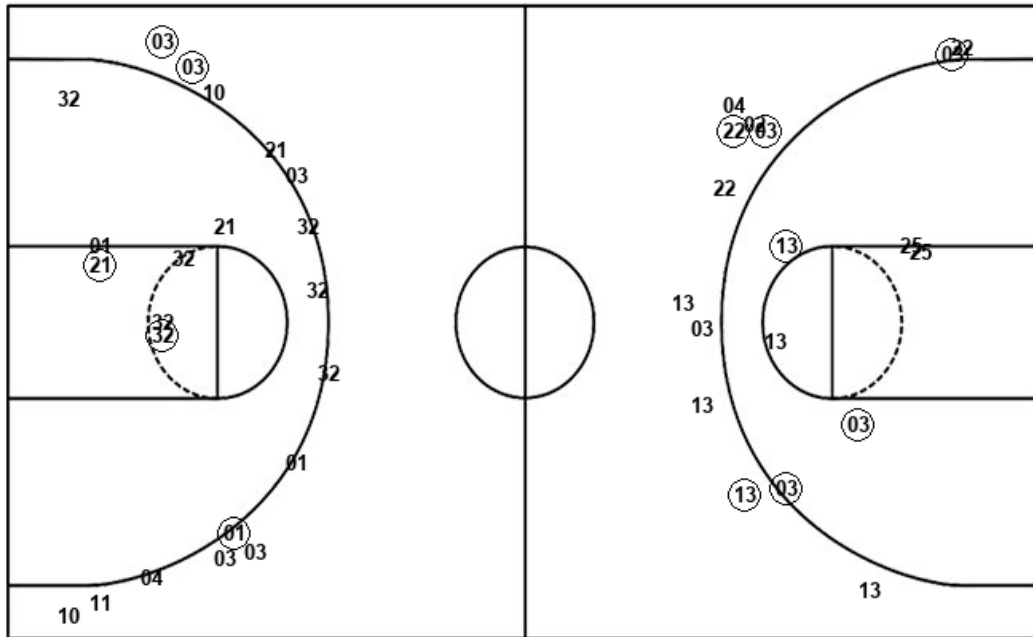

Official Shot Chart
Walsh vs Saint Leo
PERIOD 2 Shots
December 20, 2019 at Marion Bowman Center - Saint Leo, Fla.

Saint Leo

Walsh

Layups
03 (02) 03 25

Layups
02 10 21 (10) (10)
(21) 32 (32)

Dunks
(32)

SLM : Period 2	Made	Att	Pct
Layups	1	4	25.0
Dunks	0	0	0
2PT Field Goals	4	10	40.0
3PT Field Goals	4	12	33.3
Total Field Goals	8	22	36.4

WUM : Period 2	Made	Att	Pct
Layups	4	8	50.0
Dunks	1	1	100.0
2PT Field Goals	7	16	43.8
3PT Field Goals	3	15	20.0
Total Field Goals	10	31	32.3