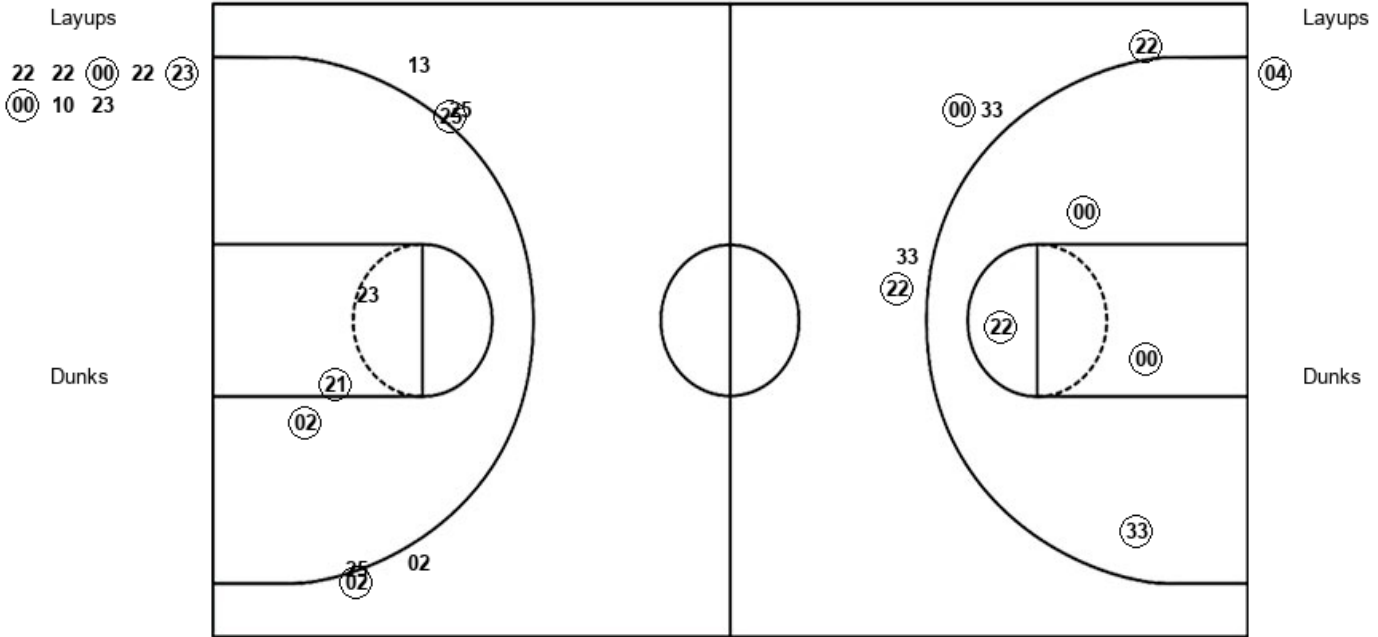

Official Shot Chart
Lynn vs Saint Leo
PERIOD 4 Shots
February 22, 2020 at Marion Bowman Center - Saint Leo, Fla.

Saint Leo

Lynn

SLW : Period 4	Made	Att	Pct
Layups	3	8	37.5
Dunks	0	0	0
2PT Field Goals	7	12	58.3
3PT Field Goals	3	5	60.0
Total Field Goals	10	17	58.8

LUW : Period 4	Made	Att	Pct
Layups	1	1	100.0
Dunks	0	0	0
2PT Field Goals	3	5	60.0
3PT Field Goals	2	5	40.0
Total Field Goals	5	10	50.0