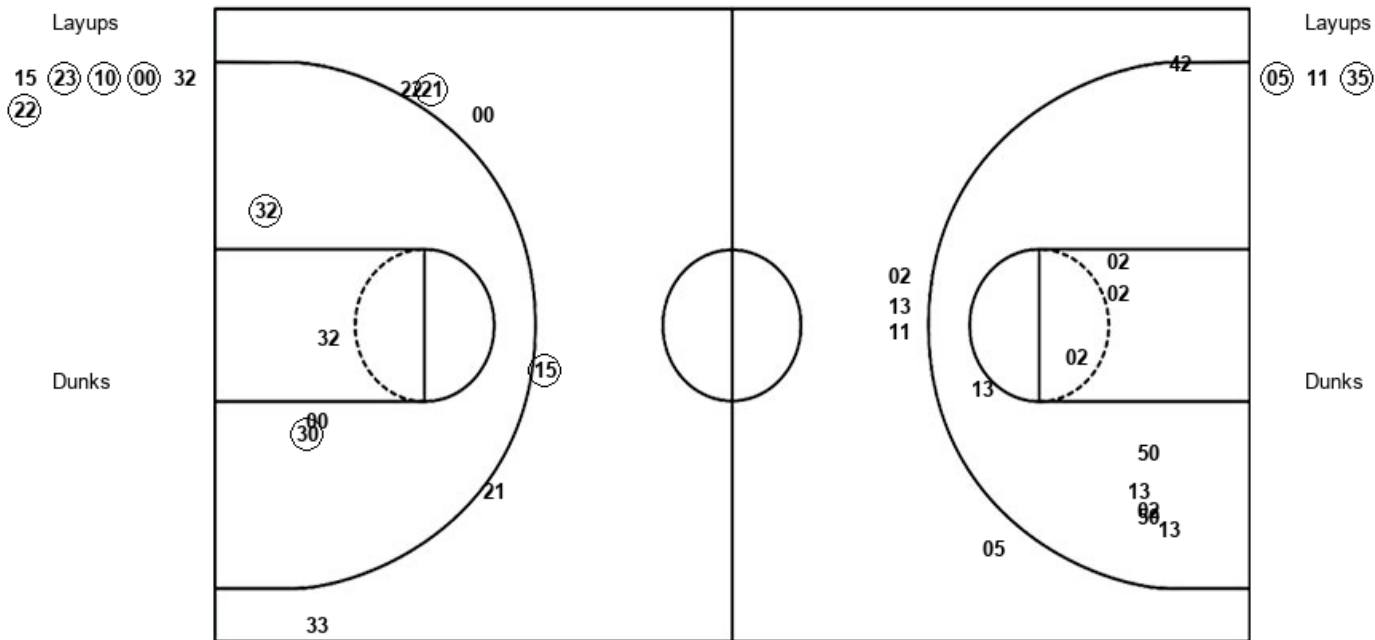

Official Shot Chart
P.R.-Mayaguez vs Saint Leo
PERIOD 2 Shots
November 20, 2019 at Marion Bowman Center - Saint Leo, Fla.

Saint Leo

P.R.-Mayaguez

SLU : Period 2	Made	Att	Pct
Layups	4	6	66.7
Dunks	0	0	0
2PT Field Goals	6	10	60.0
3PT Field Goals	2	6	33.3
Total Field Goals	8	16	50.0

PRM : Period 2	Made	Att	Pct
Layups	2	3	66.7
Dunks	0	0	0
2PT Field Goals	2	12	16.7
3PT Field Goals	0	5	00.0
Total Field Goals	2	17	11.8