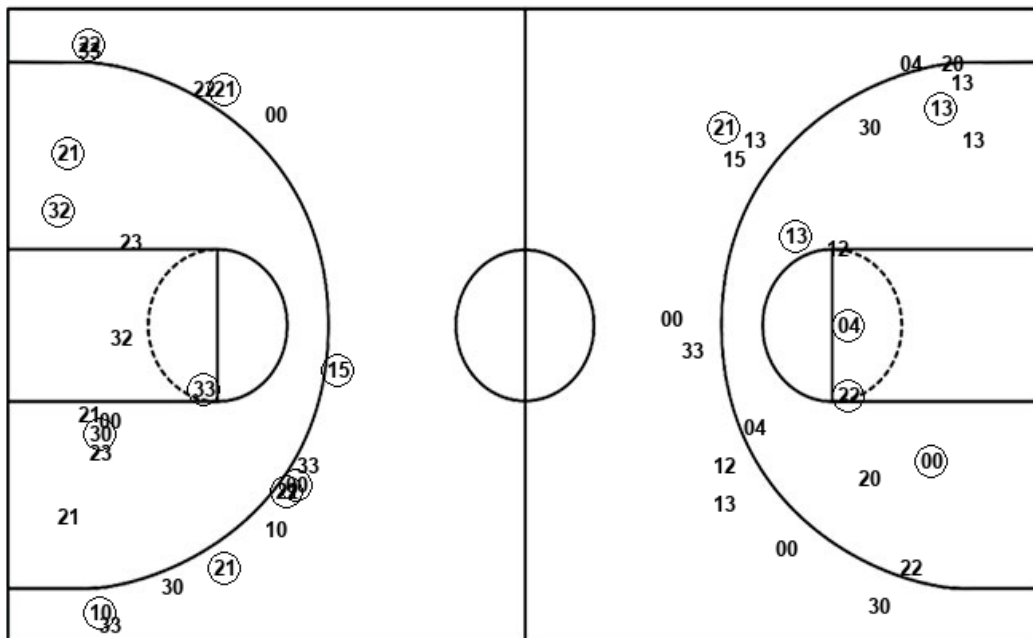

Official Shot Chart
P.R.-Mayaguez vs Saint Leo
Saint Leo Team Shots
November 20, 2019 at Marion Bowman Center - Saint Leo, Fla.

Layups

Layups

00 (10) (00) (32) 33
32 30 15 (23) (10)
(00) 32 (22) (33) (13)
00 23 (21) 04 (20)
(32) 12 (04)

Dunks

Dunks

SLU : Period 1	Made	Att	Pct
Layups	3	7	42.9
Dunks	0	0	0
2PT Field Goals	5	13	38.5
3PT Field Goals	5	9	55.6
Total Field Goals	10	22	45.5

SLU : Period 2	Made	Att	Pct
Layups	4	6	66.7
Dunks	0	0	0
2PT Field Goals	6	10	60.0
3PT Field Goals	2	6	33.3
Total Field Goals	8	16	50.0

SLU : Period 3	Made	Att	Pct
Layups	4	7	57.1
Dunks	0	0	0
2PT Field Goals	7	13	53.8
3PT Field Goals	1	5	20.0
Total Field Goals	8	18	44.4

SLU : Period 4	Made	Att	Pct
Layups	2	3	66.7
Dunks	0	0	0
2PT Field Goals	4	10	40.0
3PT Field Goals	0	5	00.0
Total Field Goals	4	15	26.7