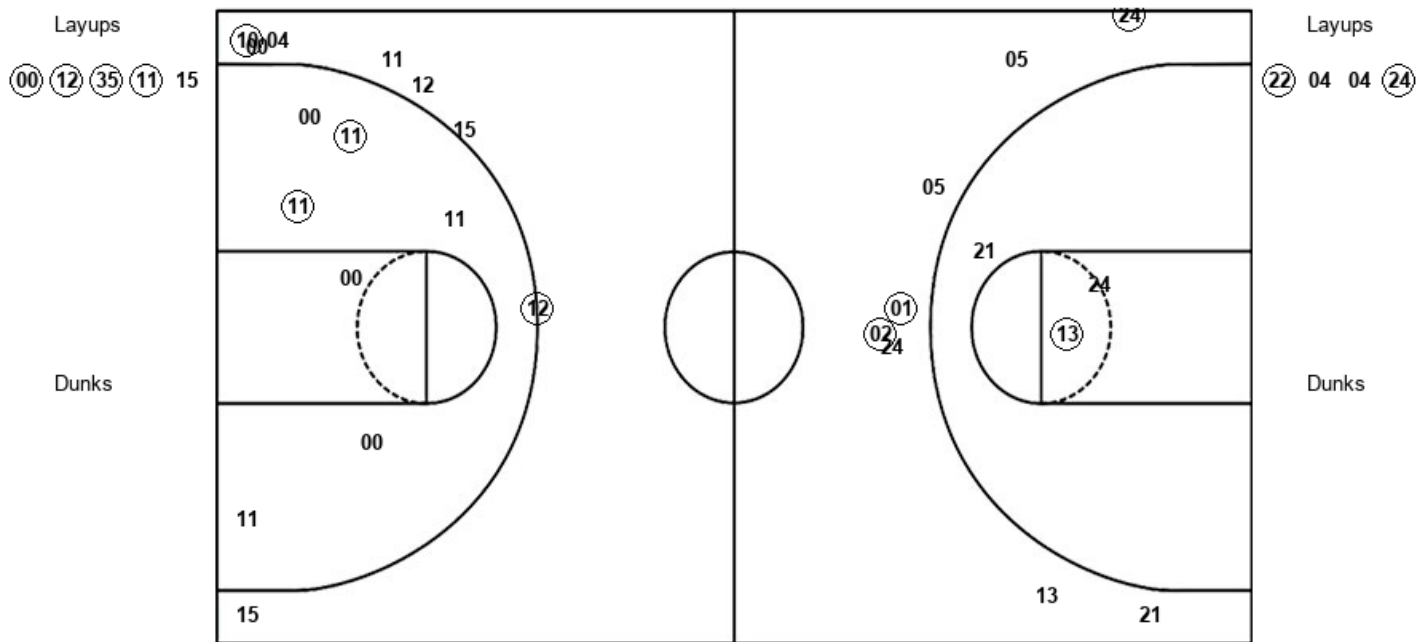

Official Shot Chart
Lubbock Christian vs Texas
PERIOD 2 Shots
October 28, 2019 at Frank Erwin Center - Austin

Texas

Lubbock Christian

TEX : Period 2	Made	Att	Pct
Layups	4	5	80.0
Dunks	0	0	0
2PT Field Goals	0	0	0
3PT Field Goals	0	0	0
Total Field Goals	0	0	0

LCU : Period 2	Made	Att	Pct
Layups	2	4	50.0
Dunks	0	0	0
2PT Field Goals	0	0	0
3PT Field Goals	0	0	0
Total Field Goals	0	0	0