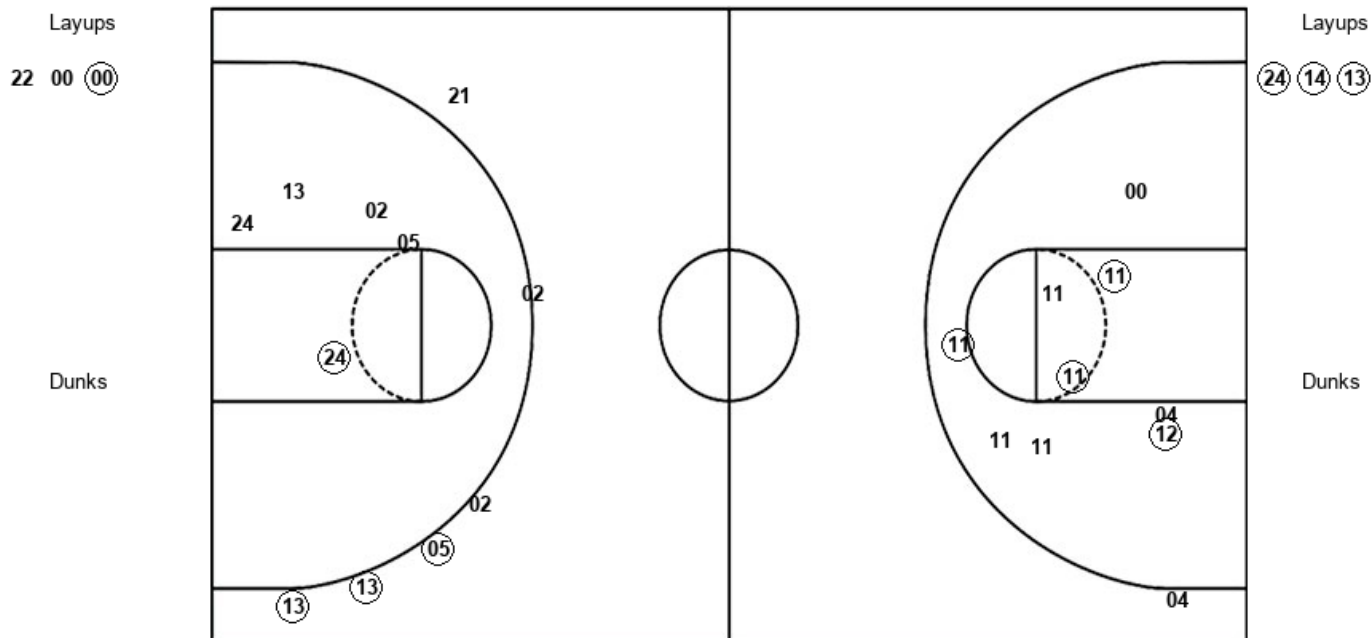

Official Shot Chart
Lubbock Christian vs Texas
PERIOD 3 Shots
October 28, 2019 at Frank Erwin Center - Austin

Texas

Lubbock Christian

TEX : Period 3	Made	Att	Pct
Layups	1	3	33.3
Dunks	0	0	0
2PT Field Goals	0	0	0
3PT Field Goals	0	0	0
Total Field Goals	0	0	0

LCU : Period 3	Made	Att	Pct
Layups	3	3	100.0
Dunks	0	0	0
2PT Field Goals	0	0	0
3PT Field Goals	0	0	0
Total Field Goals	0	0	0