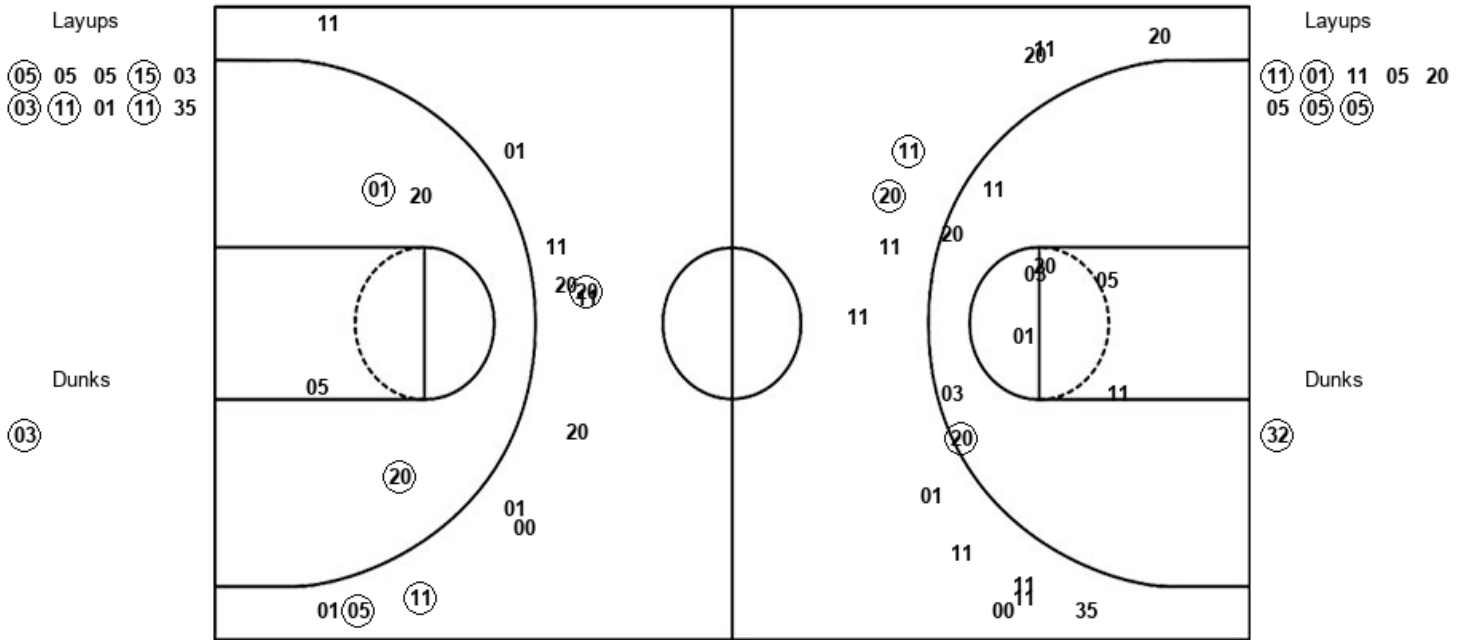

Official Shot Chart
Texas AM vs Georgia
Texas AM Team Shots
February 01, 2020 at Stegeman Coliseum

TAMU : Period 1	Made	Att	Pct
Layups	4	8	50.0
Dunks	1	1	100.0
2PT Field Goals	6	19	31.6
3PT Field Goals	2	13	15.4
Total Field Goals	8	32	25.0

TAMU : Period 2	Made	Att	Pct
Layups	5	10	50.0
Dunks	1	1	100.0
2PT Field Goals	8	15	53.3
3PT Field Goals	3	12	25.0
Total Field Goals	11	27	40.7