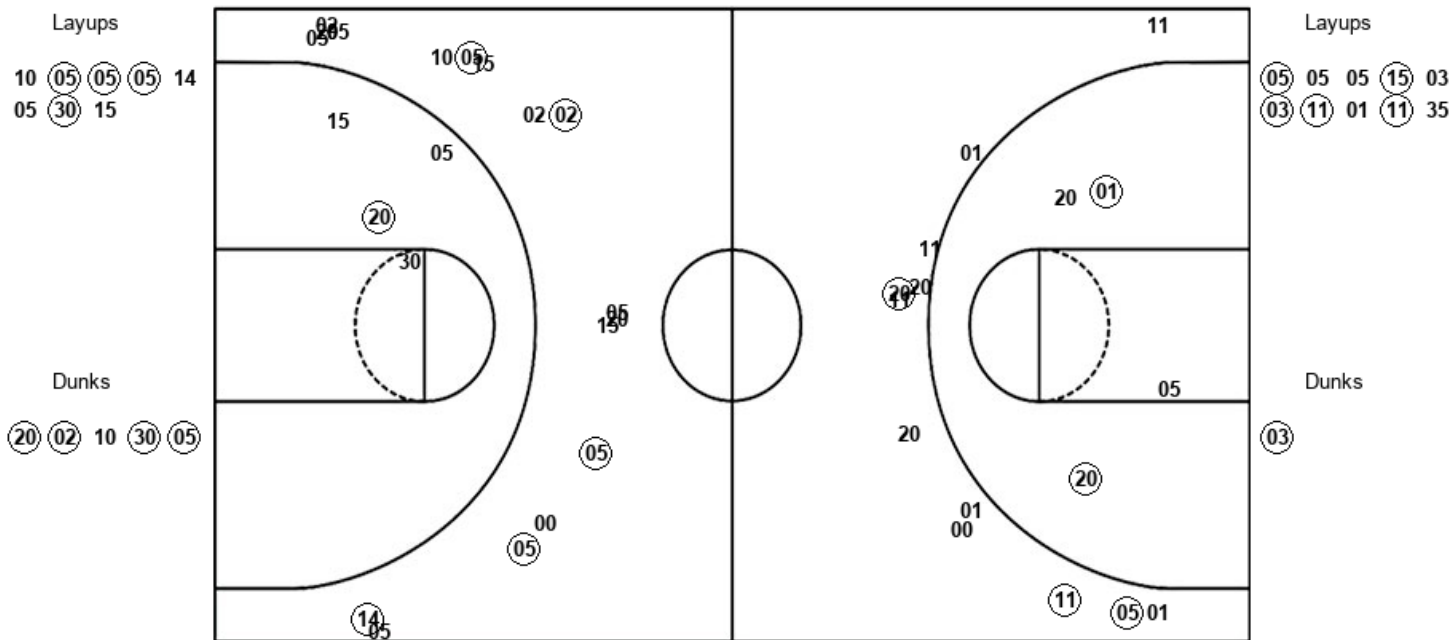

Official Shot Chart
Texas AM vs Georgia
PERIOD 2 Shots
February 01, 2020 at Stegeman Coliseum

Georgia

Texas AM

UGA : Period 2	Made	Att	Pct
Layups	4	8	50.0
Dunks	4	5	80.0
2PT Field Goals	9	17	52.9
3PT Field Goals	5	17	29.4
Total Field Goals	14	34	41.2

TAMU : Period 2	Made	Att	Pct
Layups	5	10	50.0
Dunks	1	1	100.0
2PT Field Goals	8	15	53.3
3PT Field Goals	3	12	25.0
Total Field Goals	11	27	40.7