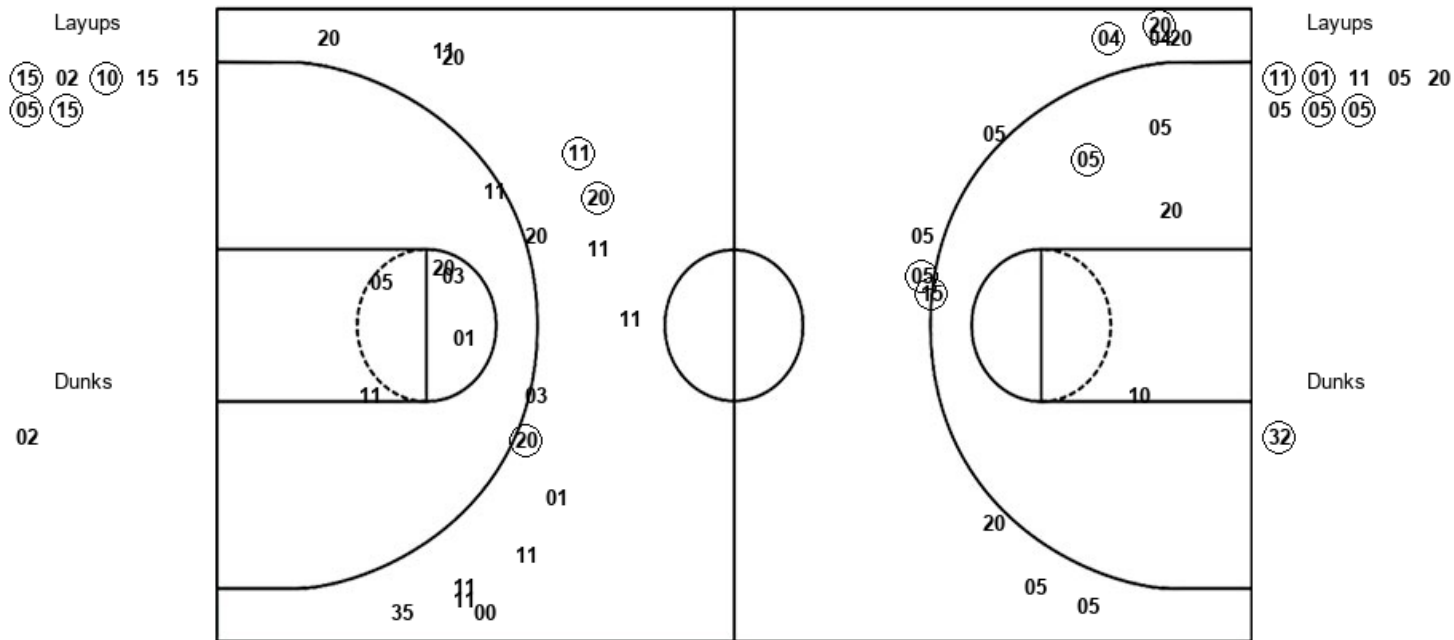

Official Shot Chart
Texas AM vs Georgia
PERIOD 1 Shots
February 01, 2020 at Stegeman Coliseum

Georgia

Texas AM

UGA : Period 1	Made	Att	Pct
Layups	4	7	57.1
Dunks	0	1	00.0
2PT Field Goals	5	13	38.5
3PT Field Goals	4	10	40.0
Total Field Goals	9	23	39.1

TAMU : Period 1	Made	Att	Pct
Layups	4	8	50.0
Dunks	1	1	100.0
2PT Field Goals	6	19	31.6
3PT Field Goals	2	13	15.4
Total Field Goals	8	32	25.0