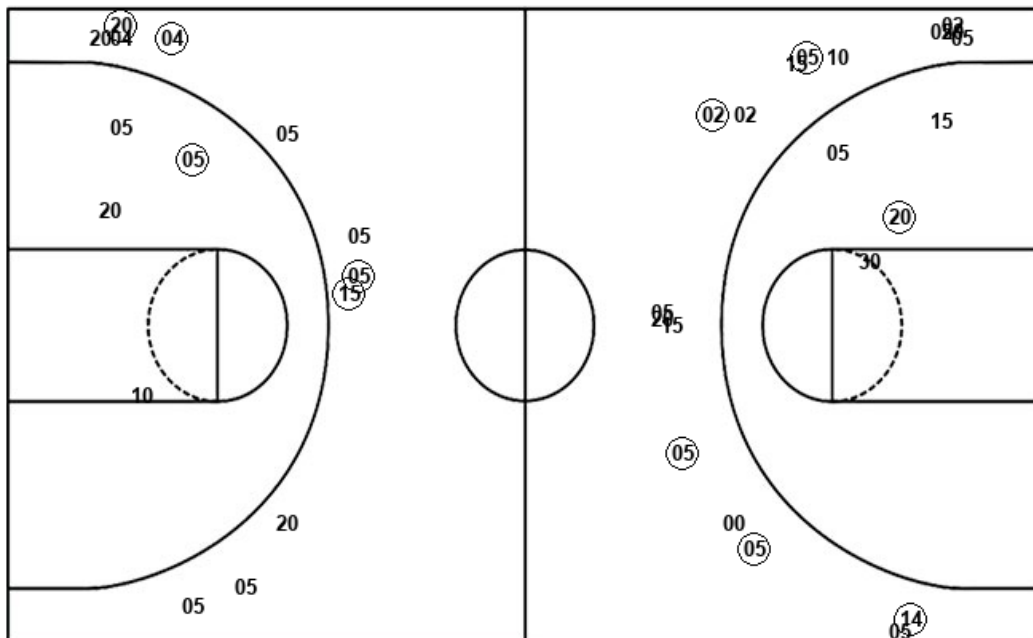

Official Shot Chart
Texas AM vs Georgia
Georgia Team Shots
February 01, 2020 at Stegeman Coliseum

Layups
15 02 10 15 15
05 15

Dunks
02

Layups
10 05 05 05 14
05 30 15

Dunks
20 02 10 30 05

UGA : Period 1	Made	Att	Pct
Layups	4	7	57.1
Dunks	0	1	00.0
2PT Field Goals	5	13	38.5
3PT Field Goals	4	10	40.0
Total Field Goals	9	23	39.1

UGA : Period 2	Made	Att	Pct
Layups	4	8	50.0
Dunks	4	5	80.0
2PT Field Goals	9	17	52.9
3PT Field Goals	5	17	29.4
Total Field Goals	14	34	41.2