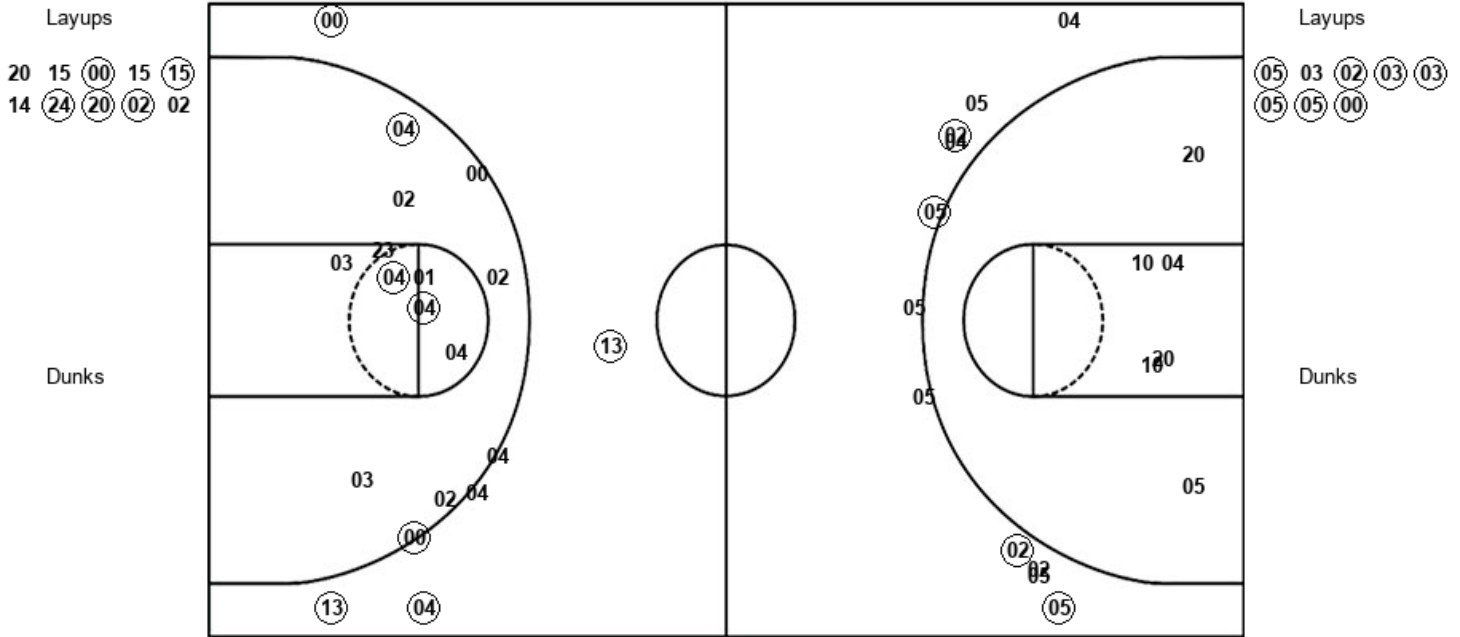

Official Shot Chart
Ole Miss vs Georgia
PERIOD 1 Shots
January 25, 2020 at Stegeman Coliseum

Georgia

Ole Miss

UGA : Period 1	Made	Att	Pct
Layups	5	10	50.0
Dunks	0	0	0
2PT Field Goals	5	16	31.3
3PT Field Goals	4	11	36.4
Total Field Goals	9	27	33.3

UM : Period 1	Made	Att	Pct
Layups	7	8	87.5
Dunks	0	0	0
2PT Field Goals	11	23	47.8
3PT Field Goals	4	4	100.0
Total Field Goals	15	27	55.6