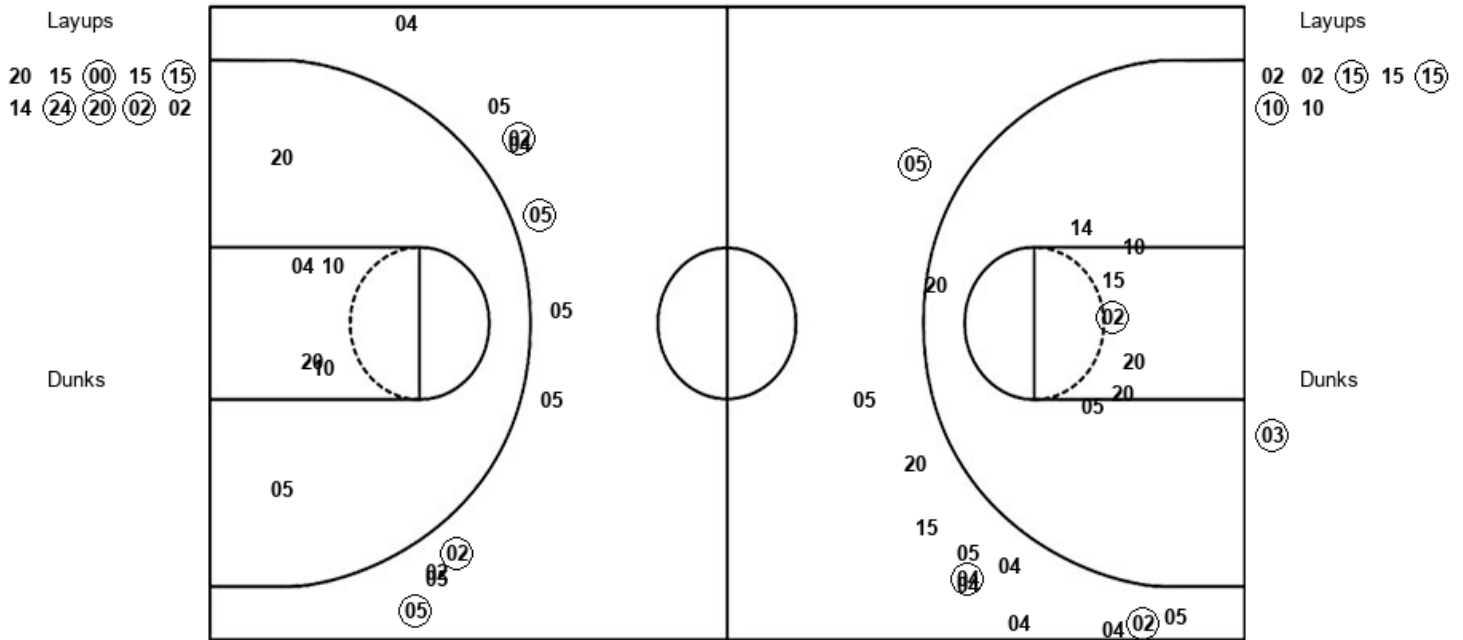

Official Shot Chart
Ole Miss vs Georgia
Georgia Team Shots
January 25, 2020 at Stegeman Coliseum

UGA : Period 1	Made	Att	Pct
Layups	5	10	50.0
Dunks	0	0	0
2PT Field Goals	5	16	31.3
3PT Field Goals	4	11	36.4
Total Field Goals	9	27	33.3

UGA : Period 2	Made	Att	Pct
Layups	3	7	42.9
Dunks	1	1	100.0
2PT Field Goals	5	16	31.3
3PT Field Goals	3	12	25.0
Total Field Goals	8	28	28.6