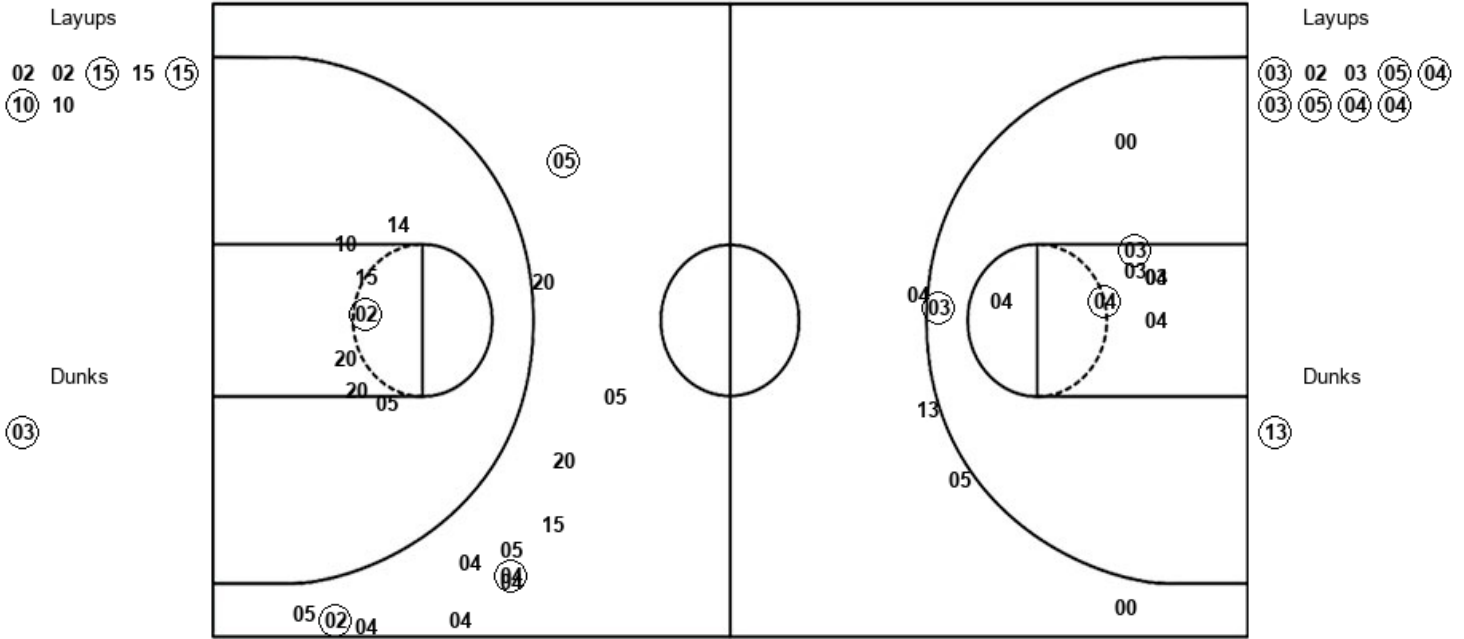

Official Shot Chart
Ole Miss vs Georgia
PERIOD 2 Shots
January 25, 2020 at Stegeman Coliseum

Georgia

Ole Miss

UGA : Period 2	Made	Att	Pct
Layups	3	7	42.9
Dunks	1	1	100.0
2PT Field Goals	5	16	31.3
3PT Field Goals	3	12	25.0
Total Field Goals	8	28	28.6

UM : Period 2	Made	Att	Pct
Layups	7	9	77.8
Dunks	1	1	100.0
2PT Field Goals	10	18	55.6
3PT Field Goals	1	5	20.0
Total Field Goals	11	23	47.8