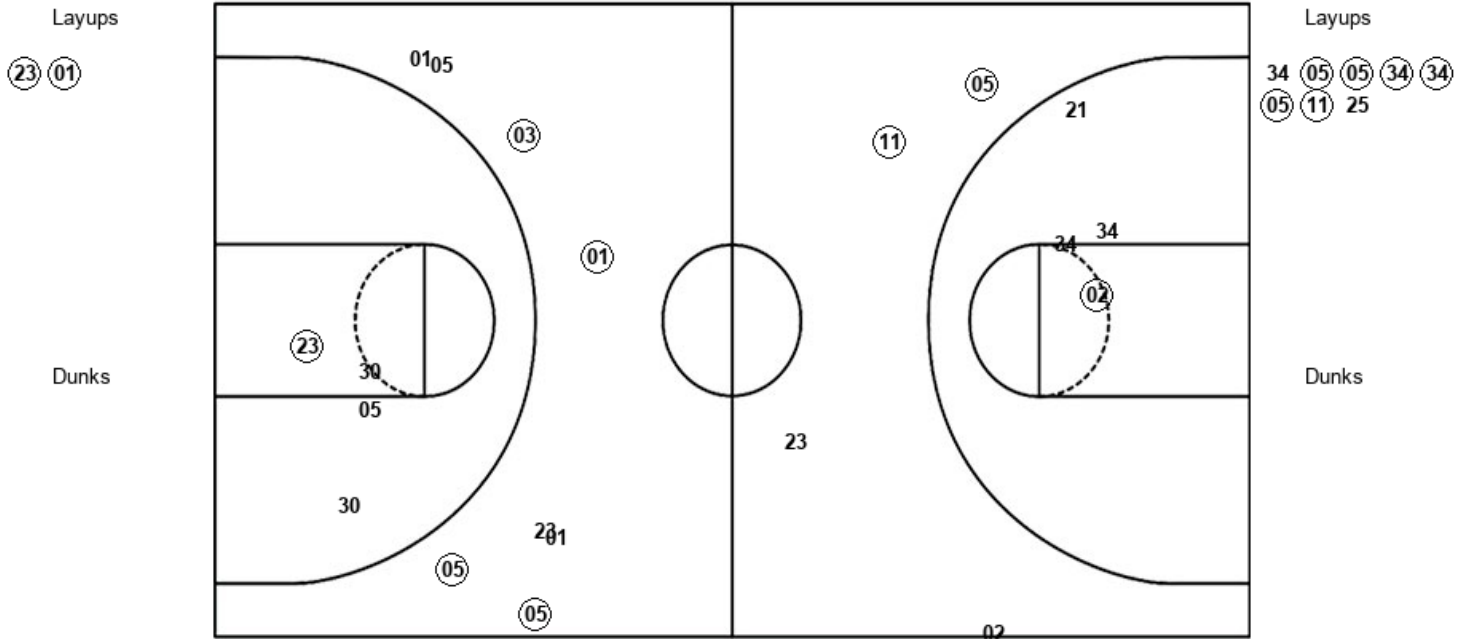

Official Shot Chart
Southern Miss. vs Houston
PERIOD 2 Shots
December 19, 2019 at Fertitta Center (Penick Court) - Houston

Houston

Southern Miss.

HOU : Period 2	Made	Att	Pct
Layups	2	2	100.0
Dunks	0	0	0
2PT Field Goals	3	6	50.0
3PT Field Goals	4	9	44.4
Total Field Goals	7	15	46.7

USM : Period 2	Made	Att	Pct
Layups	6	8	75.0
Dunks	0	0	0
2PT Field Goals	7	12	58.3
3PT Field Goals	2	3	66.7
Total Field Goals	9	15	60.0