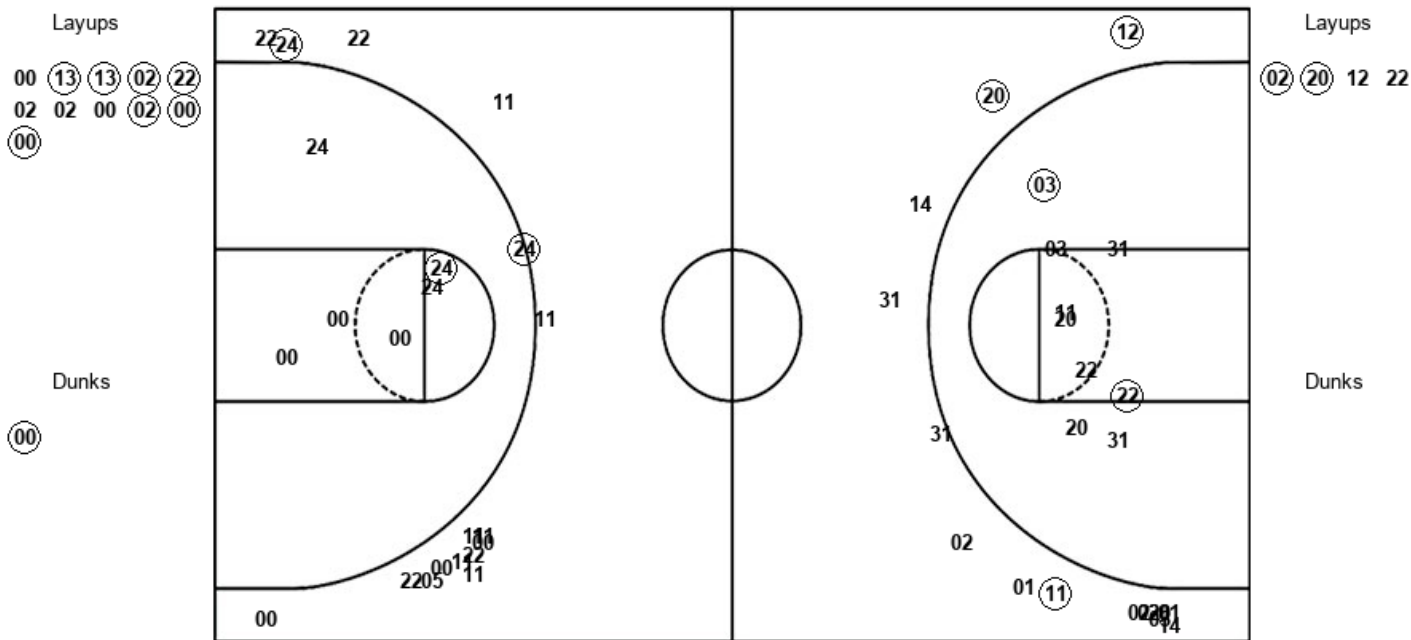

Official Shot Chart
College of Idaho vs Utah Valley
PERIOD 1 Shots
November 01, 2019 at Lockhart Arena - Orem

Utah Valley

College of Idaho

UVU : Period 1	Made	Att	Pct
Layups	7	11	63.6
Dunks	1	1	100.0
2PT Field Goals	9	18	50.0
3PT Field Goals	2	16	12.5
Total Field Goals	11	34	32.4

COI : Period 1	Made	Att	Pct
Layups	2	4	50.0
Dunks	0	0	0
2PT Field Goals	4	14	28.6
3PT Field Goals	3	13	23.1
Total Field Goals	7	27	25.9