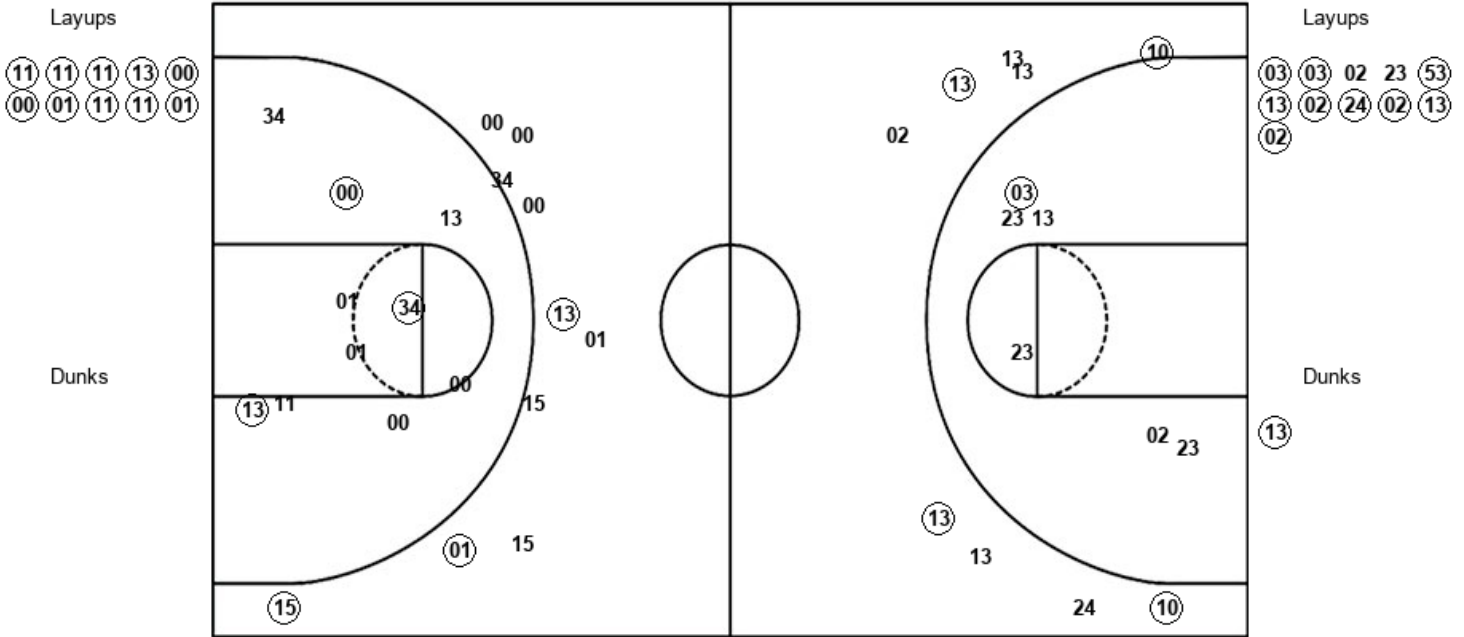

Official Shot Chart
Ga. Southern vs Louisiana
PERIOD 2 Shots
February 08, 2020 at Cajundome - Lafayette, La.

Louisiana

Ga. Southern

LOU : Period 2	Made	Att	Pct
Layups	10	10	100.0
Dunks	0	0	0
2PT Field Goals	13	20	65.0
3PT Field Goals	3	10	30.0
Total Field Goals	16	30	53.3

GAS : Period 2	Made	Att	Pct
Layups	9	11	81.8
Dunks	1	1	100.0
2PT Field Goals	13	20	65.0
3PT Field Goals	2	7	28.6
Total Field Goals	15	27	55.6