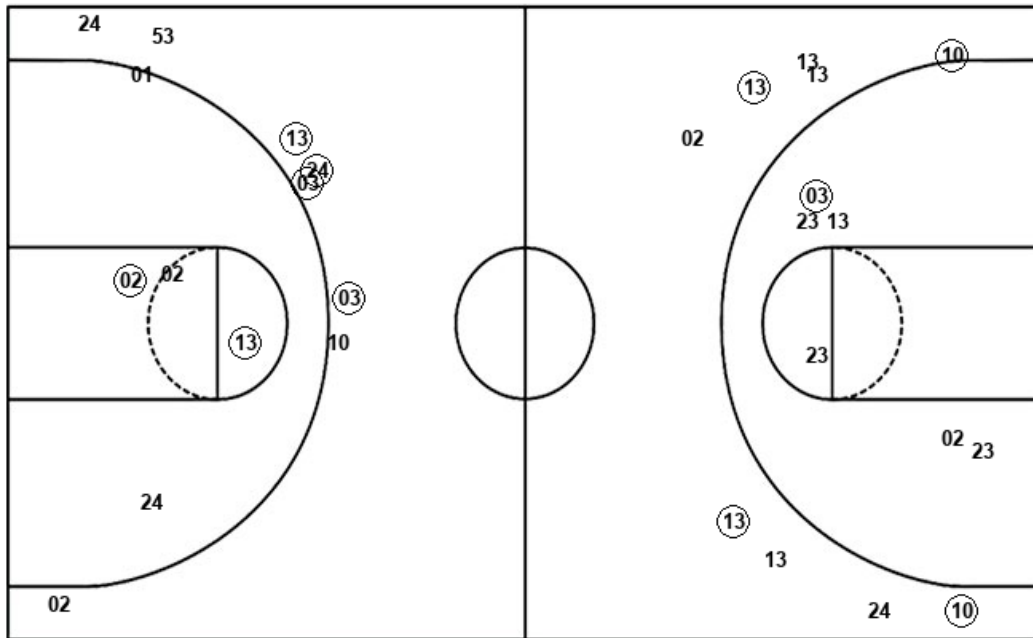

Official Shot Chart
Ga. Southern vs Louisiana
 Ga. Southern Team Shots
 February 08, 2020 at Cajundome - Lafayette, La.

Layups

Layups

- (23) 10 (13) (23) (02)
- (10) (03) (13) (03) 03
- (03) (05) (03) (03) 02
- 23 53 (13) (02) (24)
- (02) (13) (02)