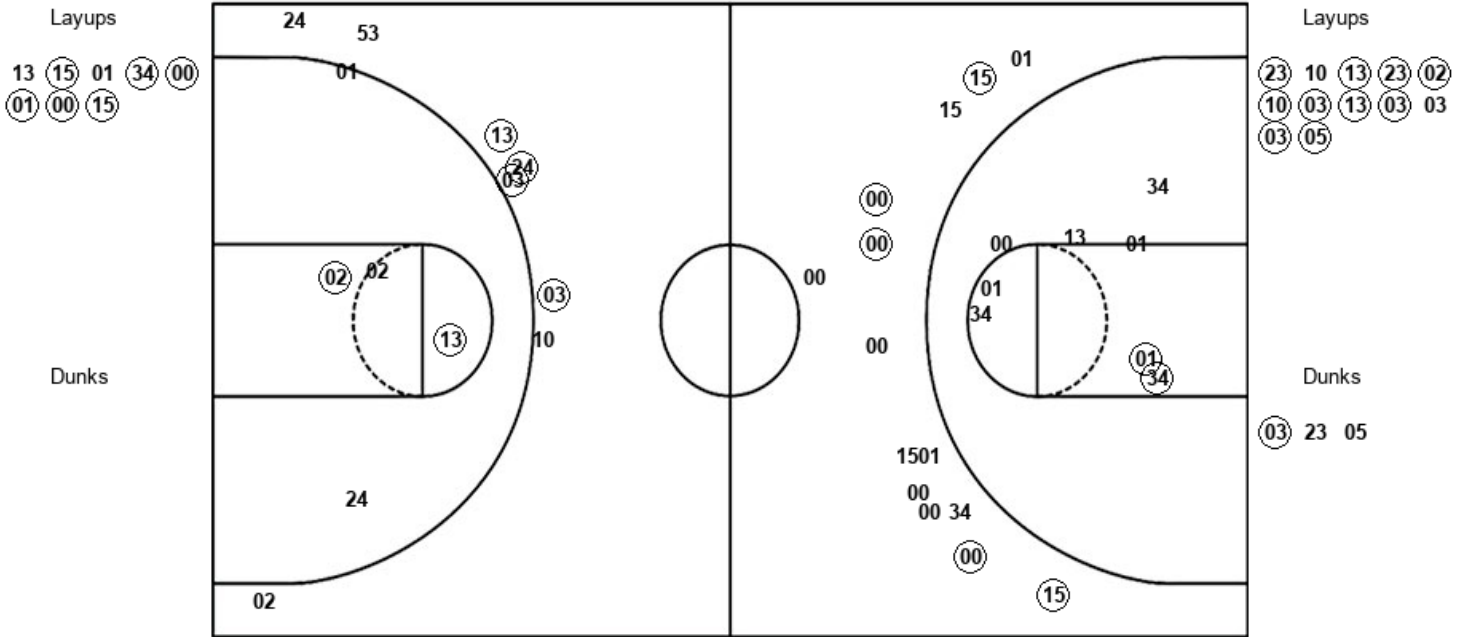

Official Shot Chart
Ga. Southern vs Louisiana
PERIOD 1 Shots
February 08, 2020 at Cajundome - Lafayette, La.

Louisiana

Ga. Southern

LOU : Period 1	Made	Att	Pct
Layups	6	8	75.0
Dunks	0	0	0
2PT Field Goals	8	16	50.0
3PT Field Goals	5	14	35.7
Total Field Goals	13	30	43.3

GAS : Period 1	Made	Att	Pct
Layups	10	12	83.3
Dunks	1	3	33.3
2PT Field Goals	14	21	66.7
3PT Field Goals	3	7	42.9
Total Field Goals	17	28	60.7