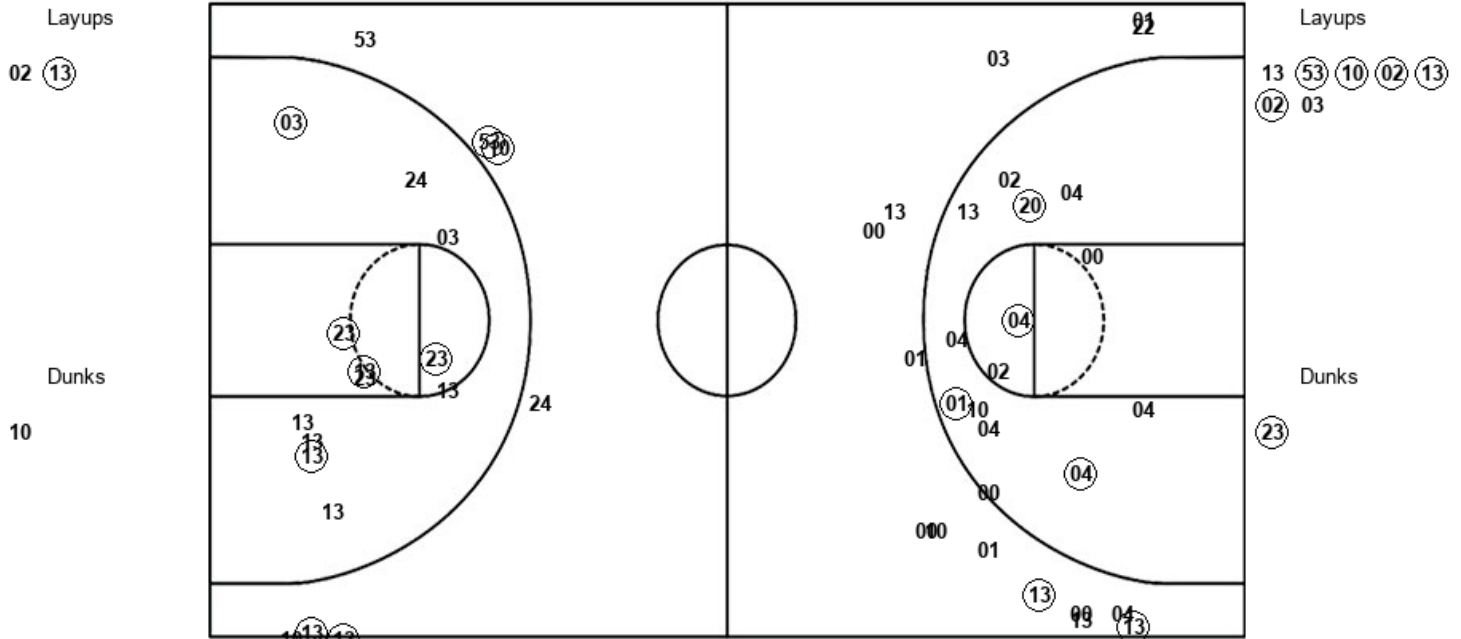

Official Shot Chart
Ga. Southern vs UT Arlington
PERIOD 1 Shots
February 22, 2020 at College Park Center - Arlington

UT Arlington

Ga. Southern

UTA : Period 1	Made	Att	Pct
Layups	1	2	50.0
Dunks	0	1	00.0
2PT Field Goals	5	18	27.8
3PT Field Goals	2	13	15.4
Total Field Goals	7	31	22.6

GAS : Period 1	Made	Att	Pct
Layups	5	7	71.4
Dunks	1	1	100.0
2PT Field Goals	11	20	55.0
3PT Field Goals	4	7	57.1
Total Field Goals	15	27	55.6