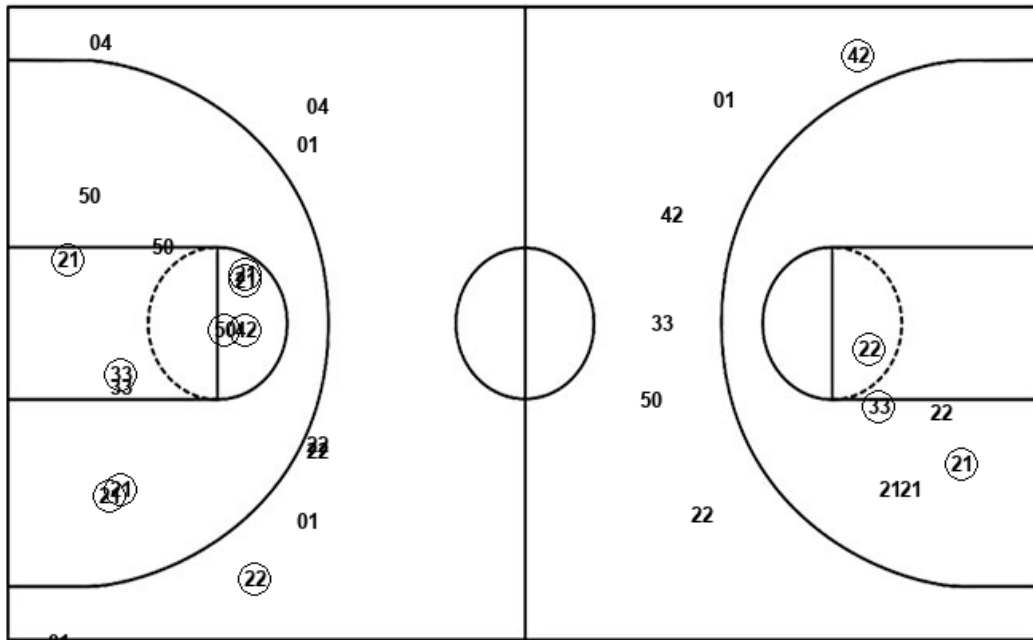

Official Shot Chart
South Alabama vs UT Arlington
South Alabama Team Shots
January 06, 2020 at College Park Center - Arlington

Layups

Layups

21 (33) 33 (50) 21
(01) (00) (33) (33) 33
(33) (21) (21) (42) 21
(50) (50) (42)

Dunks

Dunks

USA : Period 1	Made	Att	Pct
Layups	5	8	62.5
Dunks	0	0	0
2PT Field Goals	13	19	68.4
3PT Field Goals	1	8	12.5
Total Field Goals	14	27	51.9

USA : Period 2	Made	Att	Pct
Layups	8	10	80.0
Dunks	0	0	0
2PT Field Goals	11	16	68.8
3PT Field Goals	1	6	16.7
Total Field Goals	12	22	54.5