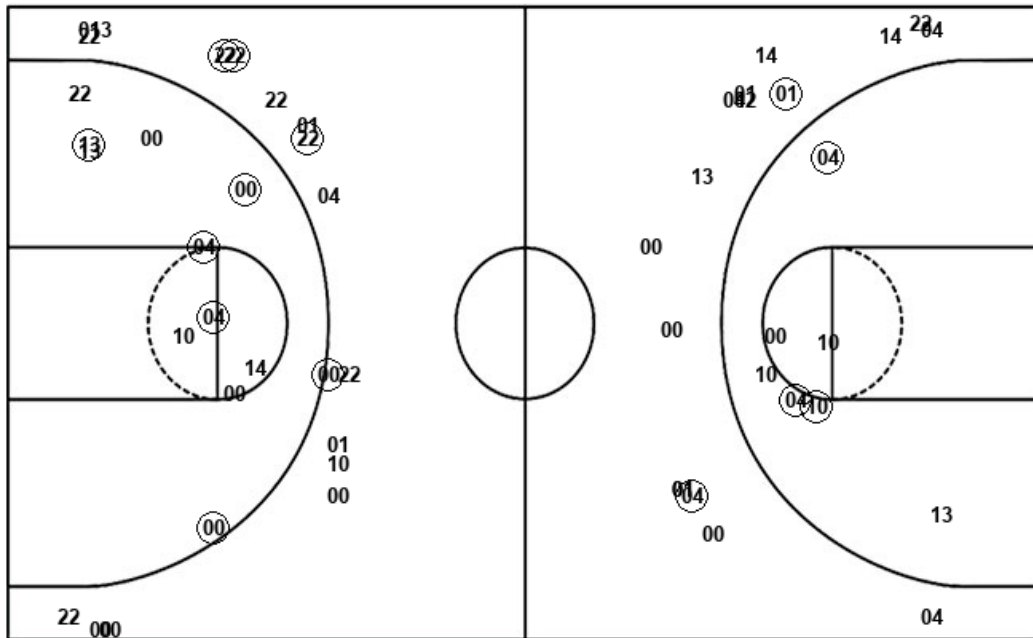

Official Shot Chart
South Alabama vs UT Arlington
UT Arlington Team Shots
January 06, 2020 at College Park Center - Arlington

Layups

Layups

Dunks

Dunks

UTA : Period 1	Made	Att	Pct
Layups	2	3	66.7
Dunks	0	0	0
2PT Field Goals	5	10	50.0
3PT Field Goals	2	16	12.5
Total Field Goals	7	26	26.9

UTA : Period 2	Made	Att	Pct
Layups	3	4	75.0
Dunks	1	1	100.0
2PT Field Goals	9	16	56.3
3PT Field Goals	4	17	23.5
Total Field Goals	13	33	39.4