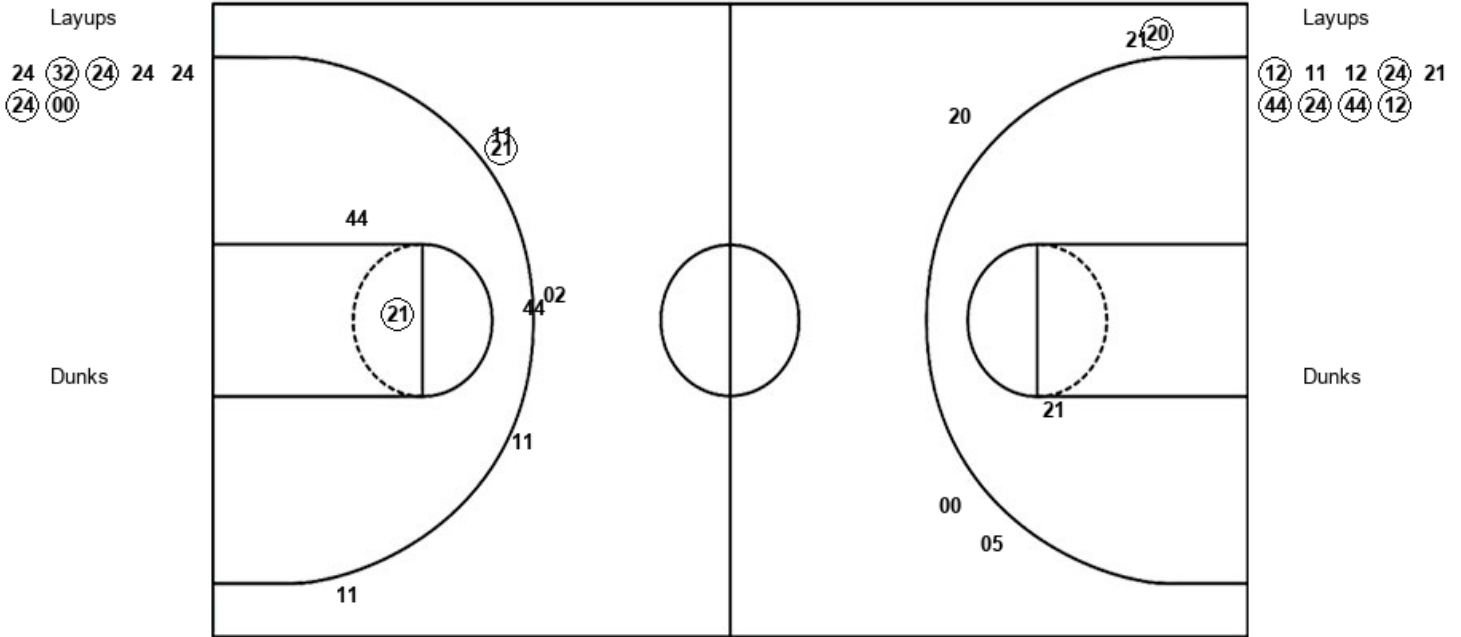

Official Shot Chart
South Dakota St. vs Oregon
PERIOD 4 Shots
March 30, 2019 at Moda Center - Portland, Ore.

Oregon

South Dakota St.

ORE : Period 4	Made	Att	Pct
Layups	4	7	57.1
Dunks	0	0	0
2PT Field Goals	4	8	50.0
3PT Field Goals	1	5	20.0
Total Field Goals	5	13	38.5

SDS : Period 4	Made	Att	Pct
Layups	6	9	66.7
Dunks	0	0	0
2PT Field Goals	7	11	63.6
3PT Field Goals	1	6	16.7
Total Field Goals	8	17	47.1