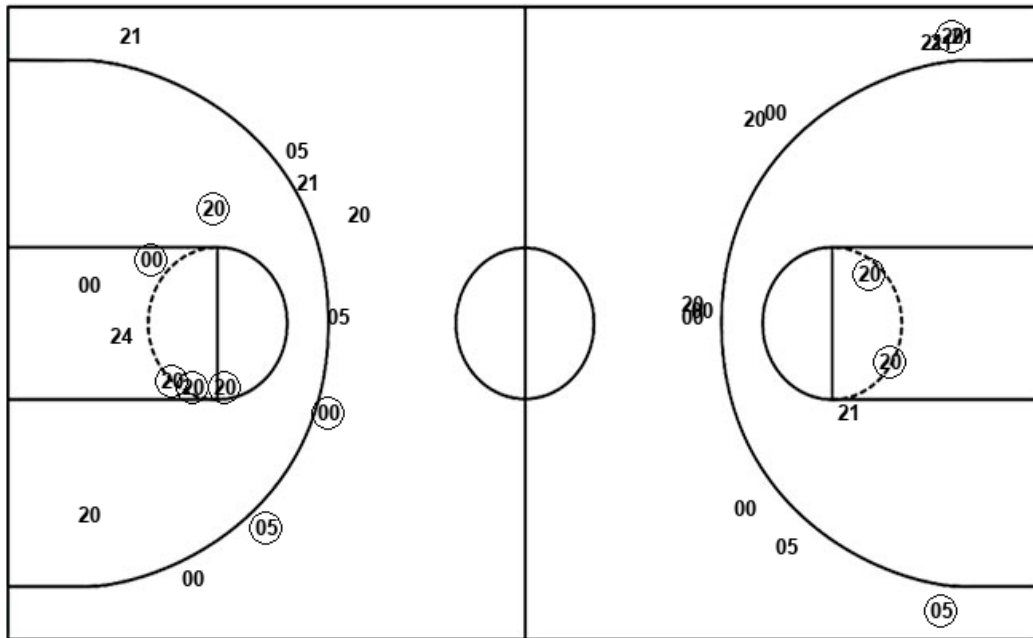

Official Shot Chart
South Dakota St. vs Oregon
Oregon Team Shots
March 30, 2019 at Moda Center - Portland, Ore.

Layups

Layups

20	00	21	00	(24)
24	24	(24)	24	(00)
(00)	(24)	(00)	20	(24)
(24)	(20)	14	(24)	05
24	(32)	(24)	24	24
(24)	(00)			

Dunks

Dunks

ORE : Period 1	Made	Att	Pct
Layups	1	5	20.0
Dunks	0	0	0
2PT Field Goals	6	11	54.5
3PT Field Goals	1	2	50.0
Total Field Goals	7	13	53.8

ORE : Period 2	Made	Att	Pct
Layups	5	9	55.6
Dunks	0	0	0
2PT Field Goals	5	11	45.5
3PT Field Goals	1	6	16.7
Total Field Goals	6	17	35.3

ORE : Period 3	Made	Att	Pct
Layups	4	6	66.7
Dunks	0	0	0
2PT Field Goals	6	8	75.0
3PT Field Goals	1	7	14.3
Total Field Goals	7	15	46.7

ORE : Period 4	Made	Att	Pct
Layups	4	7	57.1
Dunks	0	0	0
2PT Field Goals	4	8	50.0
3PT Field Goals	1	5	20.0
Total Field Goals	5	13	38.5