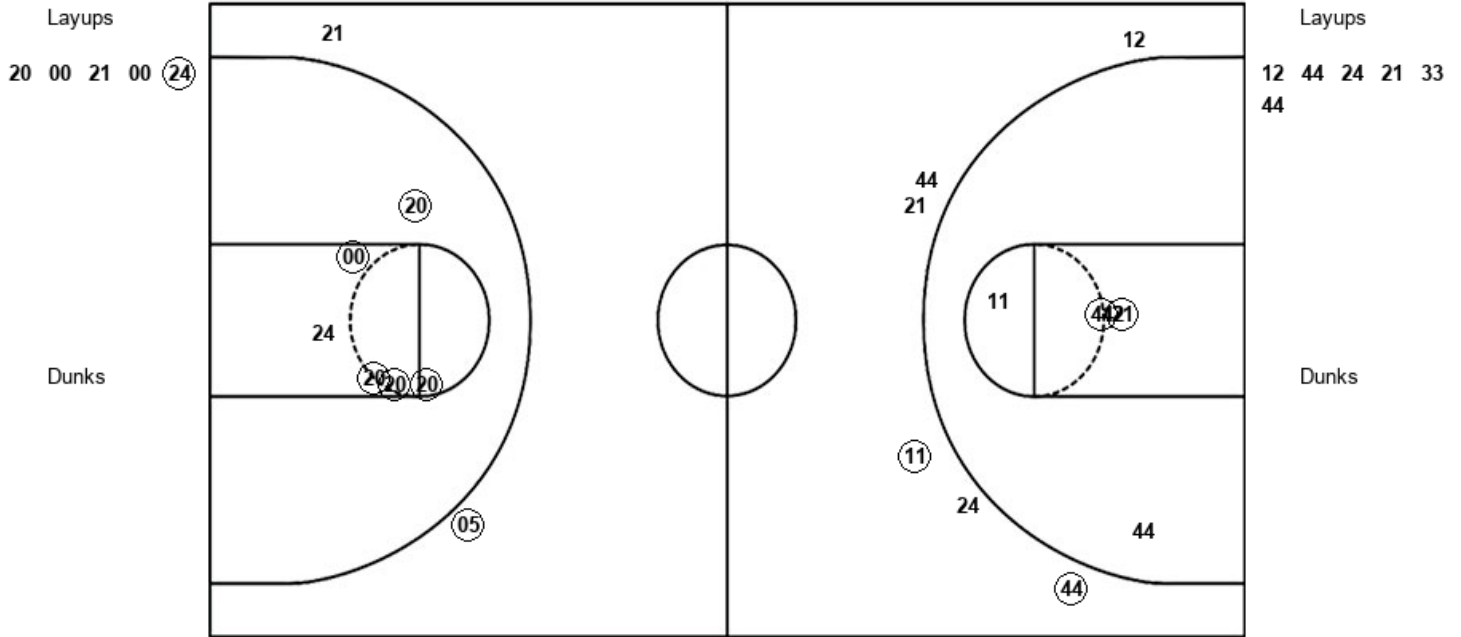

**South Dakota St. 53, Oregon 63**

**Official Shot Chart**  
**South Dakota St. vs Oregon**  
**PERIOD 1 Shots**  
**March 30, 2019 at Moda Center - Portland, Ore.**

**Oregon**

**South Dakota St.**

<b>ORE : Period 1</b>	<b>Made</b>	<b>Att</b>	<b>Pct</b>
Layups	1	5	20.0
Dunks	0	0	0
2PT Field Goals	6	11	54.5
3PT Field Goals	1	2	50.0
<b>Total Field Goals</b>	<b>7</b>	<b>13</b>	<b>53.8</b>