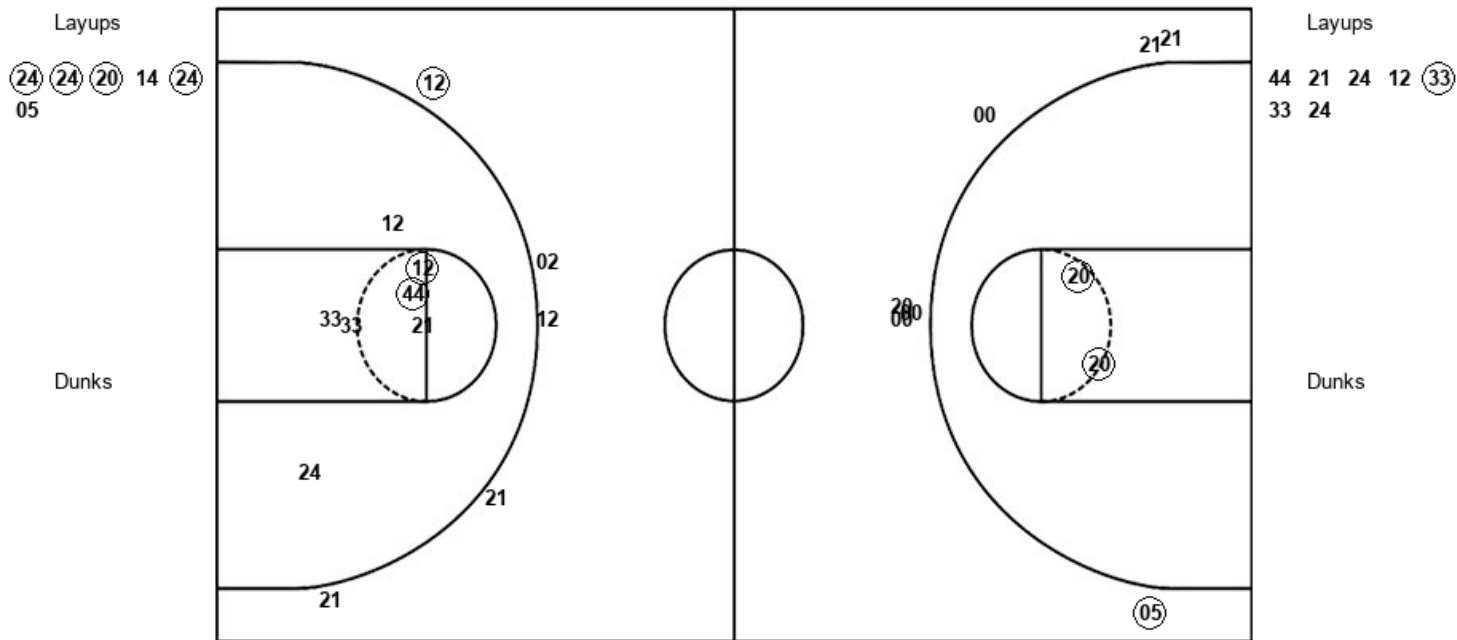

Official Shot Chart
South Dakota St. vs Oregon
PERIOD 3 Shots
March 30, 2019 at Moda Center - Portland, Ore.

Oregon

South Dakota St.

ORE : Period 3	Made	Att	Pct
Layups	4	6	66.7
Dunks	0	0	0
2PT Field Goals	6	8	75.0
3PT Field Goals	1	7	14.3
Total Field Goals	7	15	46.7

SDS : Period 3	Made	Att	Pct
Layups	1	7	14.3
Dunks	0	0	0
2PT Field Goals	3	14	21.4
3PT Field Goals	1	5	20.0
Total Field Goals	4	19	21.1