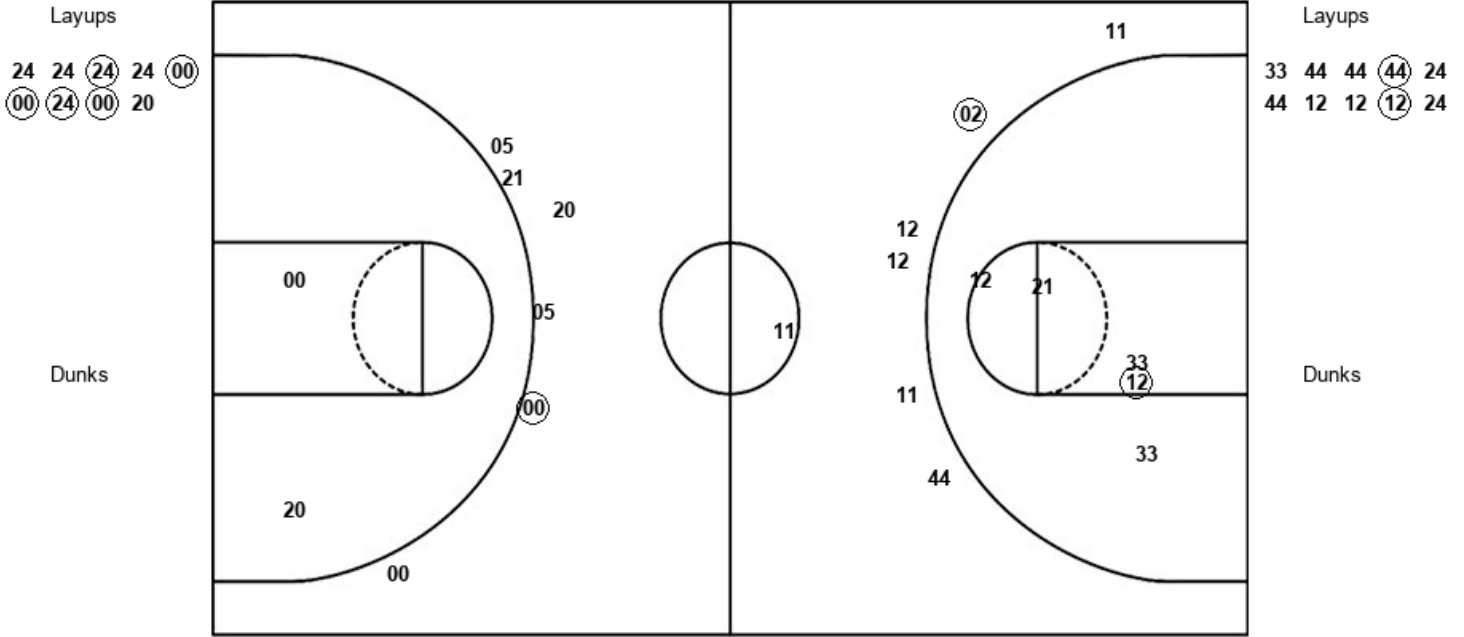

Official Shot Chart
South Dakota St. vs Oregon
PERIOD 2 Shots
March 30, 2019 at Moda Center - Portland, Ore.

Oregon

South Dakota St.

ORE : Period 2	Made	Att	Pct
Layups	5	9	55.6
Dunks	0	0	0
2PT Field Goals	5	11	45.5
3PT Field Goals	1	6	16.7
Total Field Goals	6	17	35.3

SDS : Period 2	Made	Att	Pct
Layups	2	10	20.0
Dunks	0	0	0
2PT Field Goals	3	15	20.0
3PT Field Goals	1	7	14.3
Total Field Goals	4	22	18.2