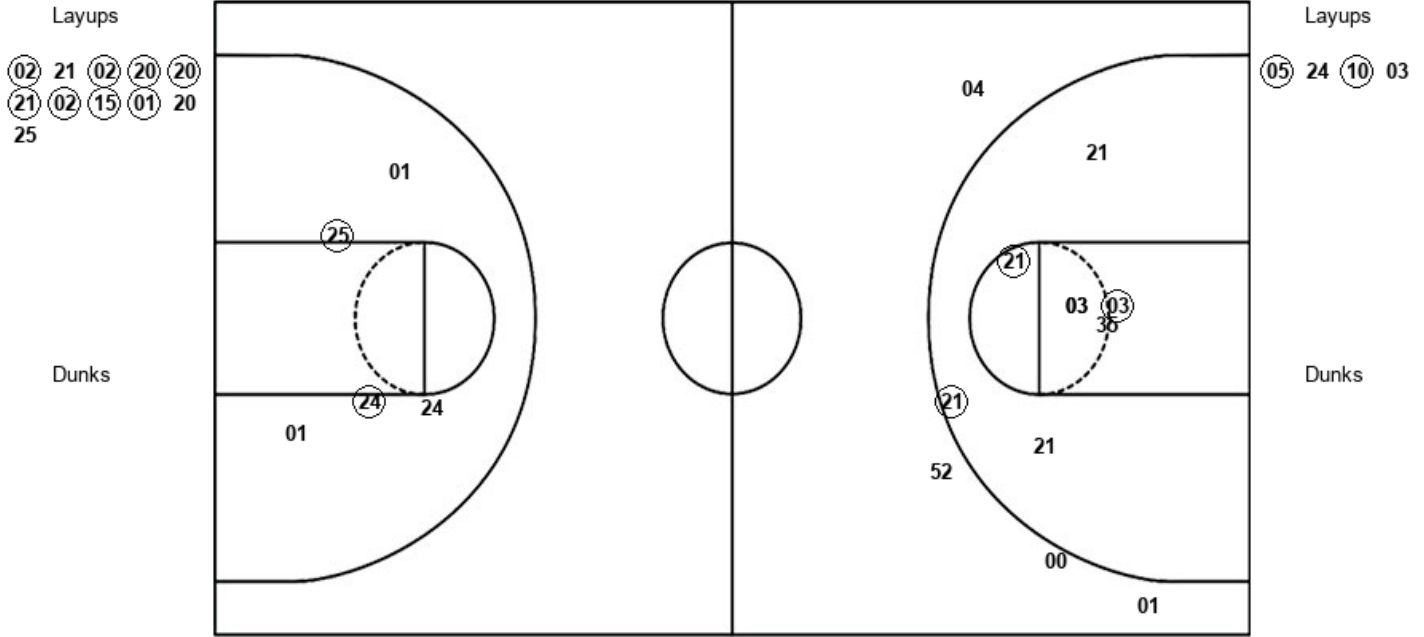

Official Shot Chart
South Carolina vs Baylor
PERIOD 2 Shots
March 30, 2019 at Greensboro Coliseum - Greensboro, NC

Baylor

South Carolina

BAY : Period 2	Made	Att	Pct
Layups	8	11	72.7
Dunks	0	0	0
2PT Field Goals	10	16	62.5
3PT Field Goals	0	0	0
Total Field Goals	10	16	62.5

USC : Period 2	Made	Att	Pct
Layups	2	4	50.0
Dunks	0	0	0
2PT Field Goals	5	12	41.7
3PT Field Goals	0	4	00.0
Total Field Goals	5	16	31.3