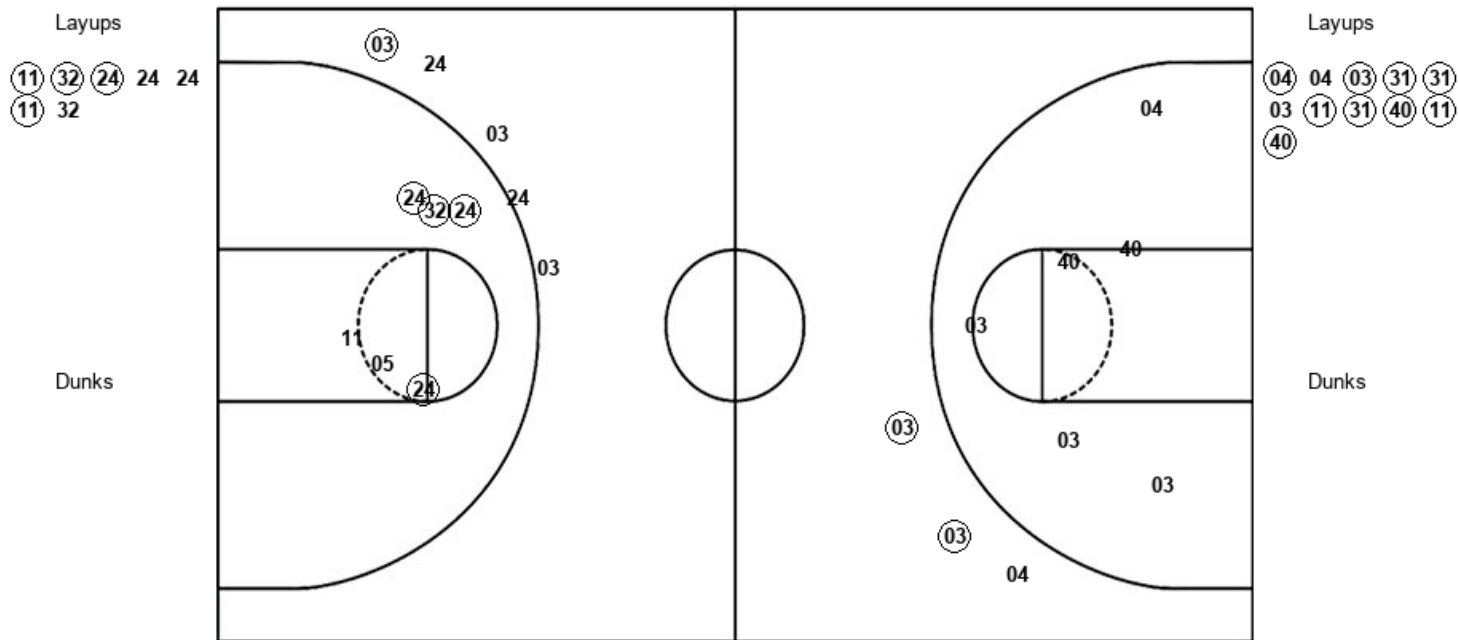

Official Shot Chart
Texas A&M vs Notre Dame
PERIOD 2 Shots
March 30, 2019 at Wintrust Arena - Chicago, IL

Notre Dame

Texas A&M

UND : Period 2	Made	Att	Pct
Layups	4	7	57.1
Dunks	0	0	0
2PT Field Goals	8	13	61.5
3PT Field Goals	1	5	20.0
Total Field Goals	9	18	50.0

TAM : Period 2	Made	Att	Pct
Layups	9	11	81.8
Dunks	0	0	0
2PT Field Goals	9	17	52.9
3PT Field Goals	2	3	66.7
Total Field Goals	11	20	55.0