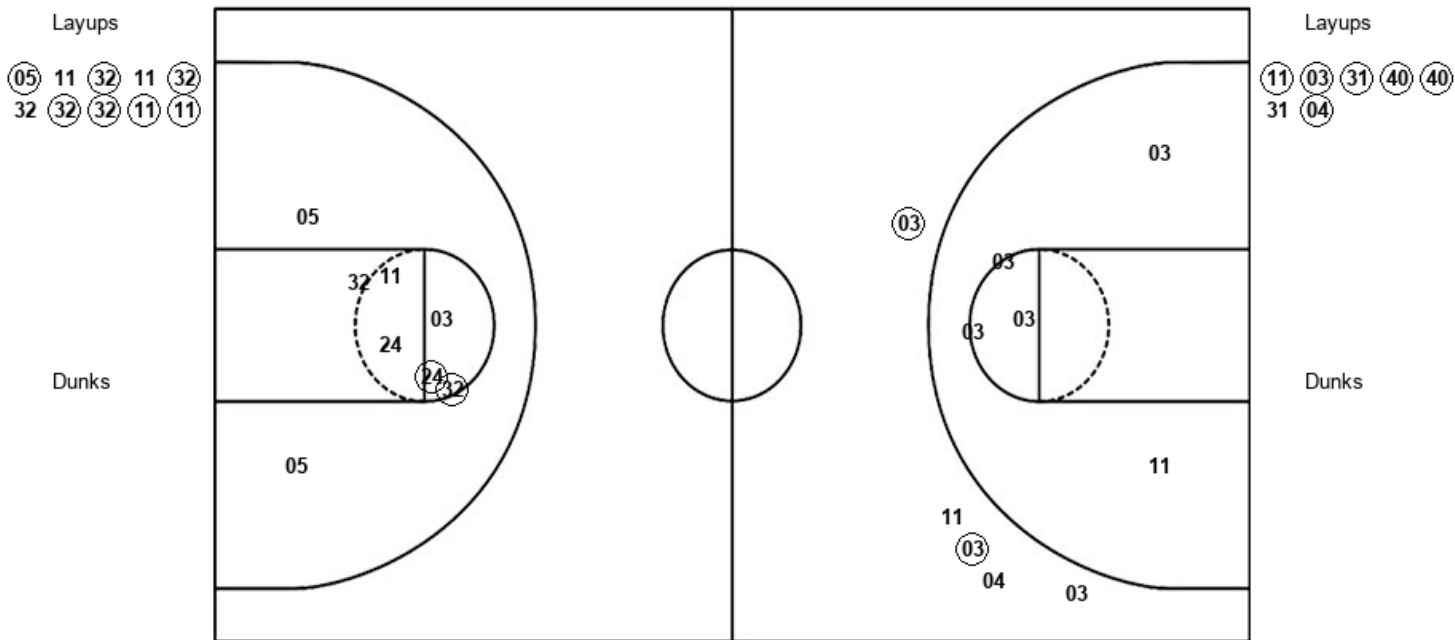

Official Shot Chart
Texas A&M vs Notre Dame
PERIOD 1 Shots
March 30, 2019 at Wintrust Arena - Chicago, IL

Notre Dame

Texas A&M

UND : Period 1	Made	Att	Pct
Layups	7	10	70.0
Dunks	0	0	0
2PT Field Goals	9	18	50.0
3PT Field Goals	0	0	0
Total Field Goals	9	18	50.0

TAM : Period 1	Made	Att	Pct
Layups	6	7	85.7
Dunks	0	0	0
2PT Field Goals	6	12	50.0
3PT Field Goals	2	5	40.0
Total Field Goals	8	17	47.1