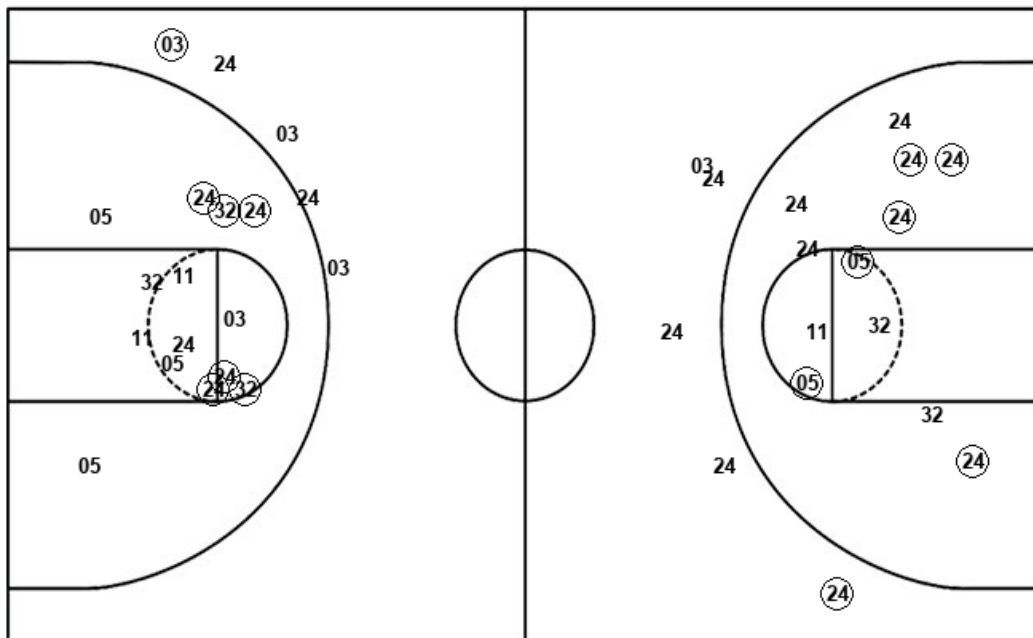

Official Shot Chart
Texas A&M vs Notre Dame
Notre Dame Team Shots
March 30, 2019 at Wintrust Arena - Chicago, IL

Layups

Layups

Dunks

Dunks

UND : Period 1	Made	Att	Pct
Layups	7	10	70.0
Dunks	0	0	0
2PT Field Goals	9	18	50.0
3PT Field Goals	0	0	0
Total Field Goals	9	18	50.0