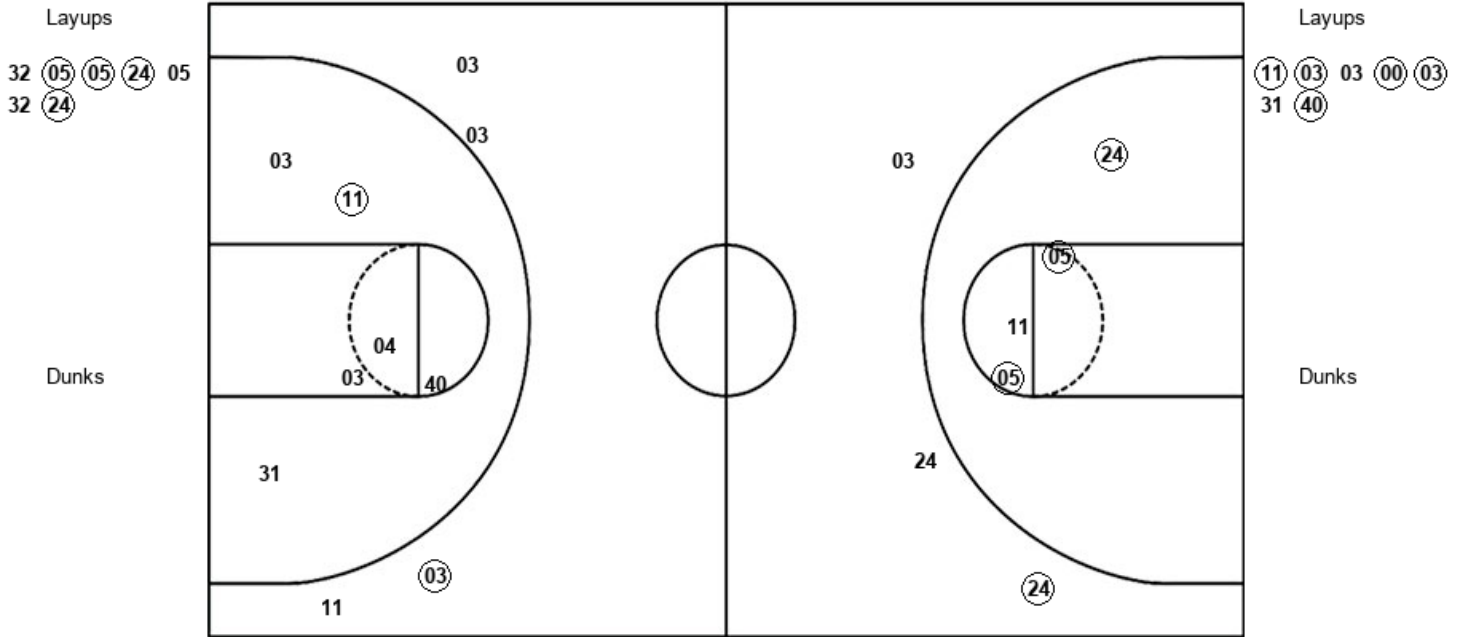

Official Shot Chart
Texas A&M vs Notre Dame
PERIOD 4 Shots
March 30, 2019 at Wintrust Arena - Chicago, IL

Notre Dame

Texas A&M

UND : Period 4	Made	Att	Pct
Layups	4	7	57.1
Dunks	0	0	0
2PT Field Goals	7	11	63.6
3PT Field Goals	1	3	33.3
Total Field Goals	8	14	57.1

TAM : Period 4	Made	Att	Pct
Layups	5	7	71.4
Dunks	0	0	0
2PT Field Goals	6	13	46.2
3PT Field Goals	1	4	25.0
Total Field Goals	7	17	41.2