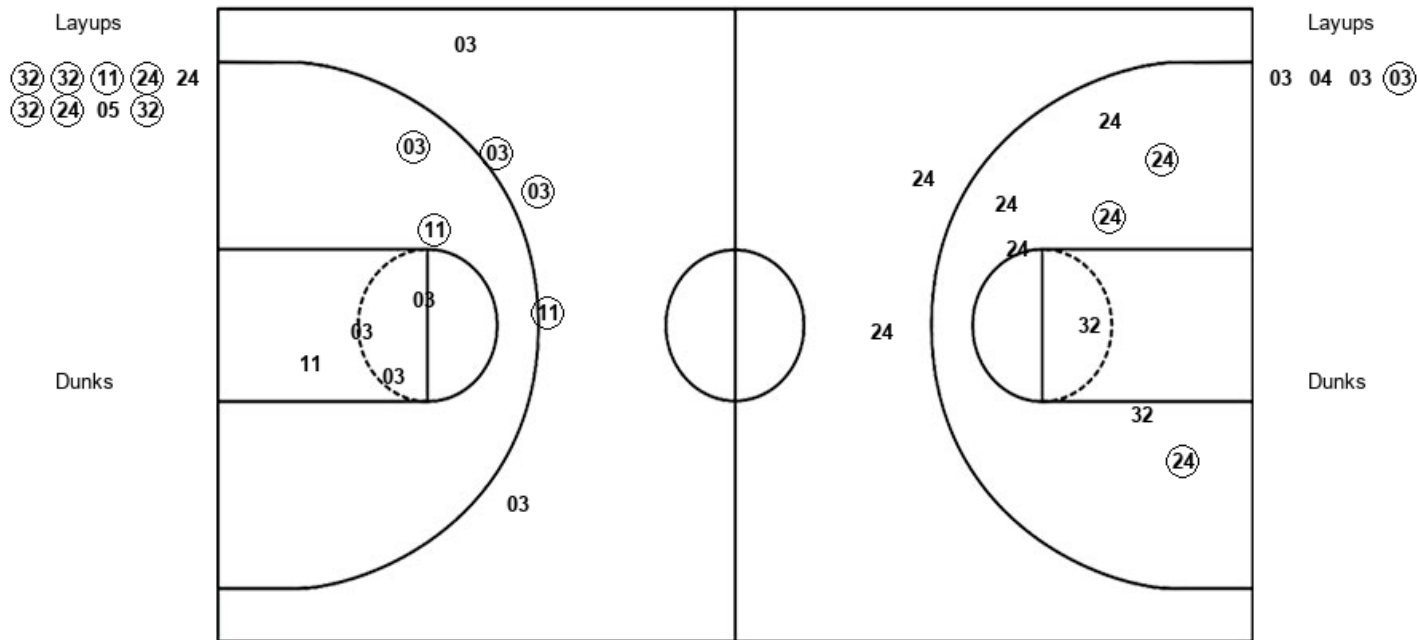

Official Shot Chart
Texas A&M vs Notre Dame
PERIOD 3 Shots
March 30, 2019 at Wintrust Arena - Chicago, IL

Notre Dame

Texas A&M

UND : Period 3	Made	Att	Pct
Layups	7	9	77.8
Dunks	0	0	0
2PT Field Goals	10	17	58.8
3PT Field Goals	0	2	00.0
Total Field Goals	10	19	52.6

TAM : Period 3	Made	Att	Pct
Layups	1	4	25.0
Dunks	0	0	0
2PT Field Goals	3	10	30.0
3PT Field Goals	3	5	60.0
Total Field Goals	6	15	40.0