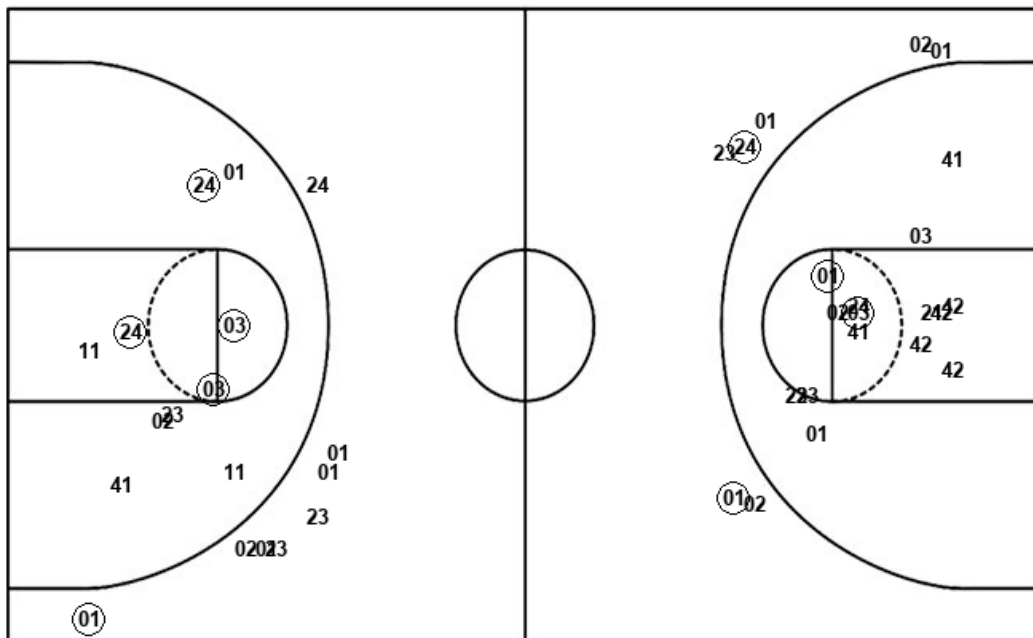

Official Shot Chart
UTRGV vs North Texas
North Texas Team Shots
March 21, 2019 at The Super Pit - Denton, TX

Layups

Dunks

Layups

Dunks

UNT : Period 1	Made	Att	Pct
Layups	4	4	100.0
Dunks	0	0	0
2PT Field Goals	6	12	50.0
3PT Field Goals	1	4	25.0
Total Field Goals	7	16	43.8

UNT : Period 2	Made	Att	Pct
Layups	4	4	100.0
Dunks	0	0	0
2PT Field Goals	4	11	36.4
3PT Field Goals	1	3	33.3
Total Field Goals	5	14	35.7

UNT : Period 3	Made	Att	Pct
Layups	4	4	100.0
Dunks	0	0	0
2PT Field Goals	5	10	50.0
3PT Field Goals	1	5	20.0
Total Field Goals	6	15	40.0

UNT : Period 4	Made	Att	Pct
Layups	2	2	100.0
Dunks	0	0	0
2PT Field Goals	5	6	83.3
3PT Field Goals	0	3	00.0
Total Field Goals	5	9	55.6