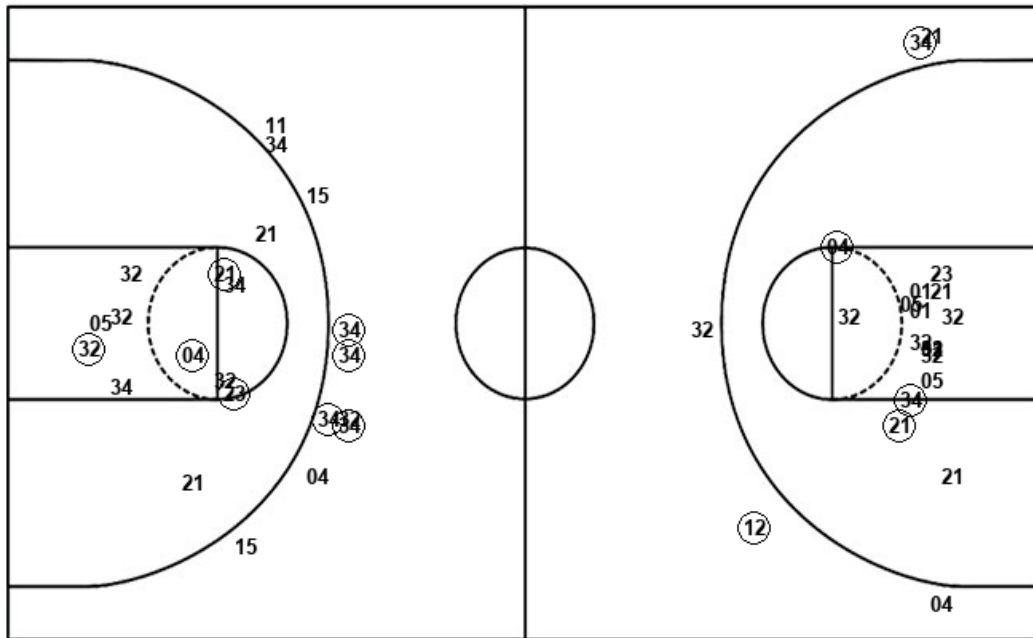

Official Shot Chart
UTRGV vs North Texas
UTRGV Team Shots
March 21, 2019 at The Super Pit - Denton, TX

Layups

Dunks

Layups

Dunks

RGV : Period 1	Made	Att	Pct
Layups	0	0	0
Dunks	0	0	0
2PT Field Goals	2	7	28.6
3PT Field Goals	2	4	50.0
Total Field Goals	4	11	36.4

RGV : Period 3	Made	Att	Pct
Layups	0	0	0
Dunks	0	0	0
2PT Field Goals	1	8	12.5
3PT Field Goals	2	2	100.0
Total Field Goals	3	10	30.0

RGV : Period 2	Made	Att	Pct
Layups	2	2	100.0
Dunks	0	0	0
2PT Field Goals	4	7	57.1
3PT Field Goals	2	6	33.3
Total Field Goals	6	13	46.2

RGV : Period 4	Made	Att	Pct
Layups	2	3	66.7
Dunks	0	0	0
2PT Field Goals	4	11	36.4
3PT Field Goals	0	3	00.0
Total Field Goals	4	14	28.6