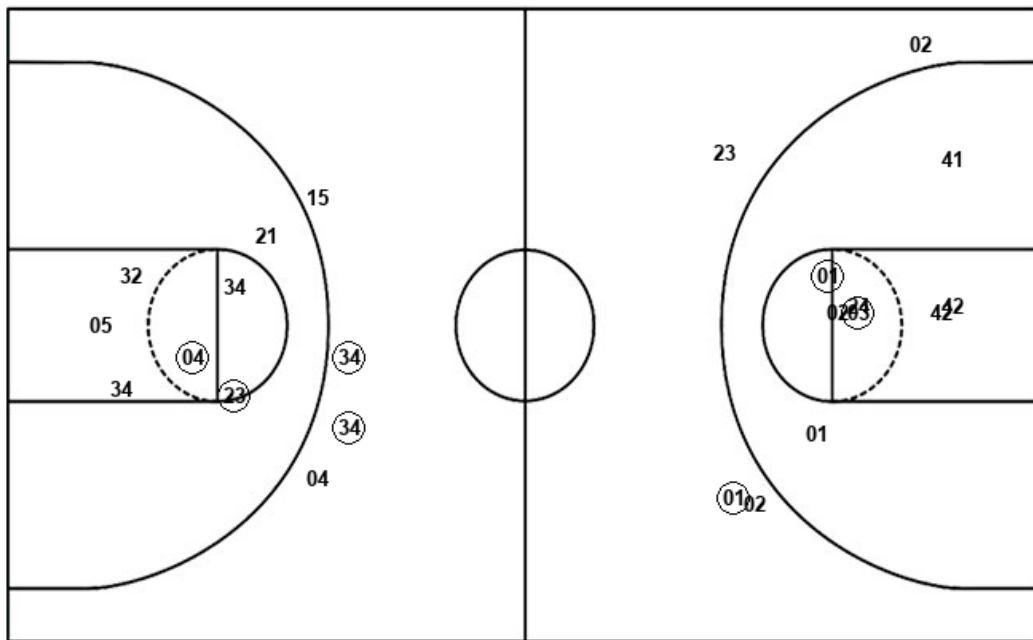

UTRGV 42, North Texas 56

Official Shot Chart
UTRGV vs North Texas
PERIOD 1 Shots
March 21, 2019 at The Super Pit - Denton, TX

North Texas

UTRGV

Layups
 (42) (42) (42) (42)

Layups

Dunks

Dunks