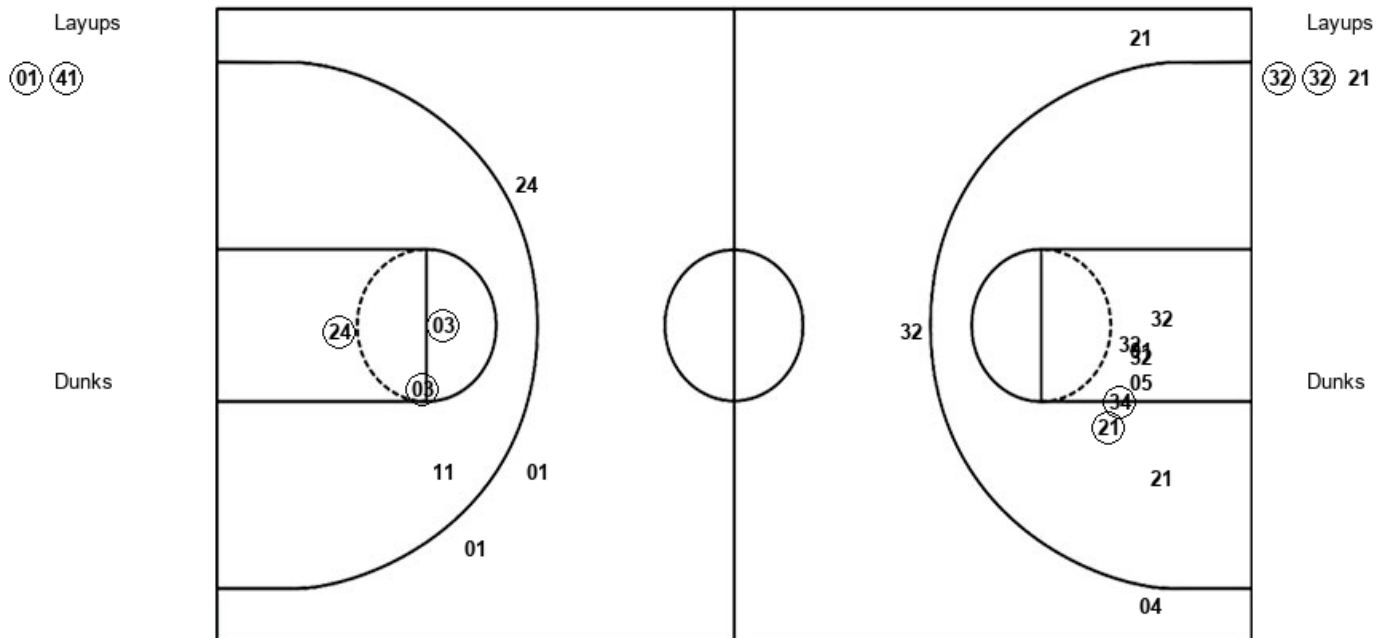

Official Shot Chart
UTRGV vs North Texas
PERIOD 4 Shots
March 21, 2019 at The Super Pit - Denton, TX

North Texas

UTRGV

UNT : Period 4	Made	Att	Pct
Layups	2	2	100.0
Dunks	0	0	0
2PT Field Goals	5	6	83.3
3PT Field Goals	0	3	00.0
Total Field Goals	5	9	55.6

RGV : Period 4	Made	Att	Pct
Layups	2	3	66.7
Dunks	0	0	0
2PT Field Goals	4	11	36.4
3PT Field Goals	0	3	00.0
Total Field Goals	4	14	28.6