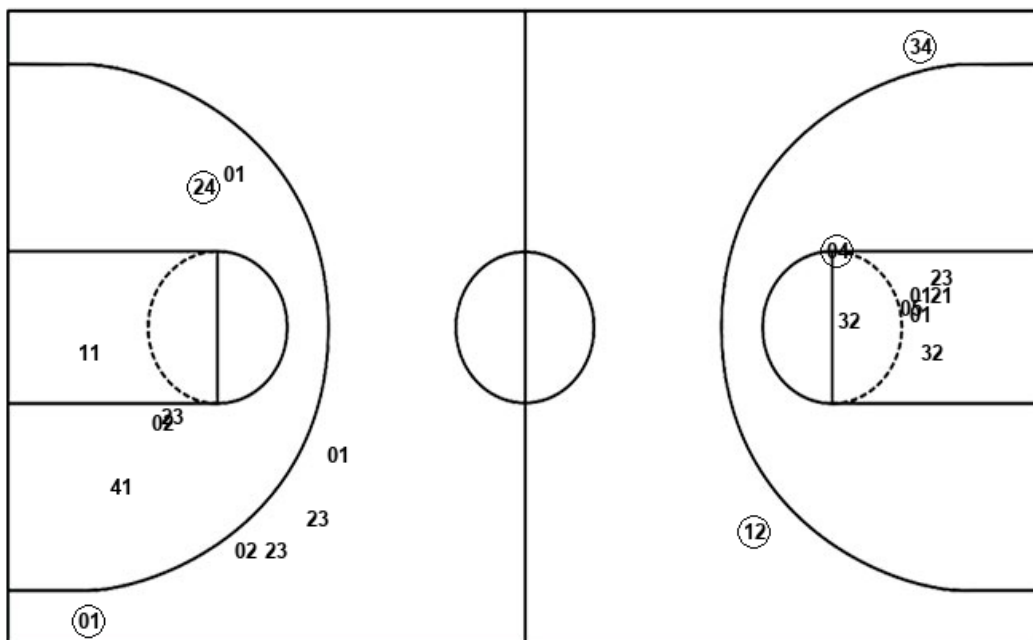

North Texas

UTRGV

Layups
 (42) (42) (42) (42)

Layups

Dunks

Dunks

UNT : Period 3	Made	Att	Pct
Layups	4	4	100.0
Dunks	0	0	0
2PT Field Goals	5	10	50.0
3PT Field Goals	1	5	20.0
Total Field Goals	6	15	40.0

RGV : Period 3	Made	Att	Pct
Layups	0	0	0
Dunks	0	0	0
2PT Field Goals	1	8	12.5
3PT Field Goals	2	2	100.0
Total Field Goals	3	10	30.0