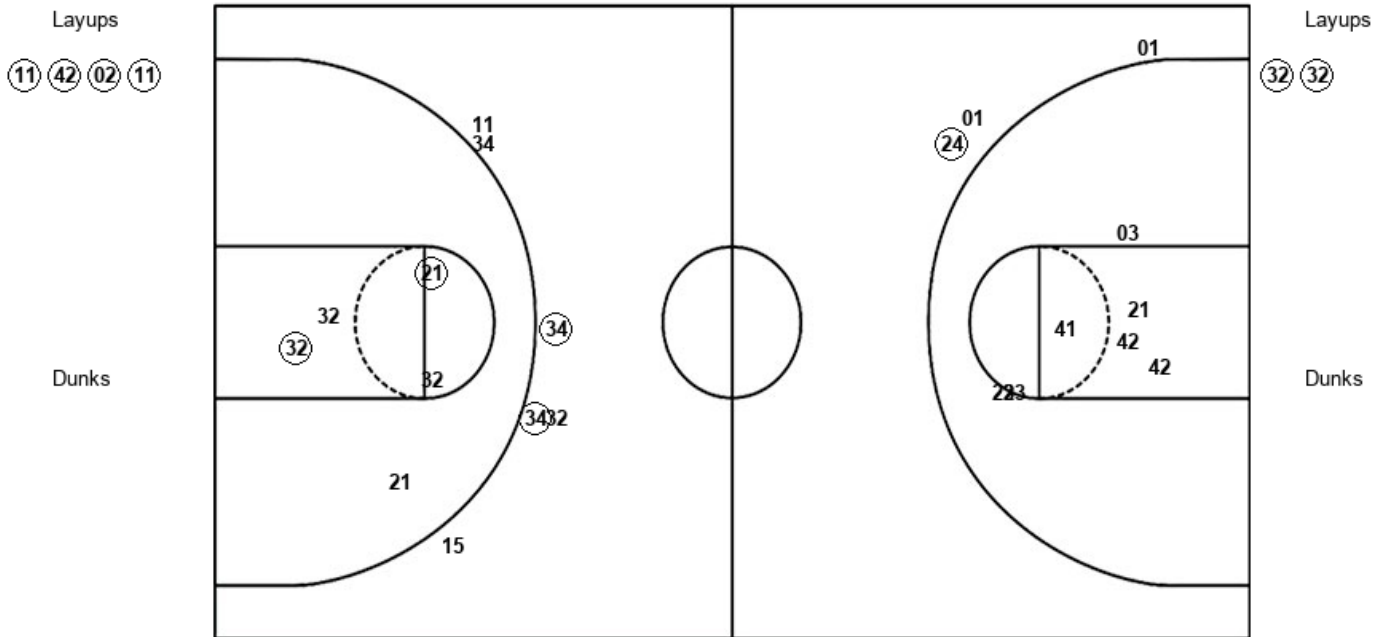

Official Shot Chart
UTRGV vs North Texas
PERIOD 2 Shots
March 21, 2019 at The Super Pit - Denton, TX

North Texas

UTRGV

UNT : Period 2	Made	Att	Pct
Layups	4	4	100.0
Dunks	0	0	0
2PT Field Goals	4	11	36.4
3PT Field Goals	1	3	33.3
Total Field Goals	5	14	35.7

RGV : Period 2	Made	Att	Pct
Layups	2	2	100.0
Dunks	0	0	0
2PT Field Goals	4	7	57.1
3PT Field Goals	2	6	33.3
Total Field Goals	6	13	46.2