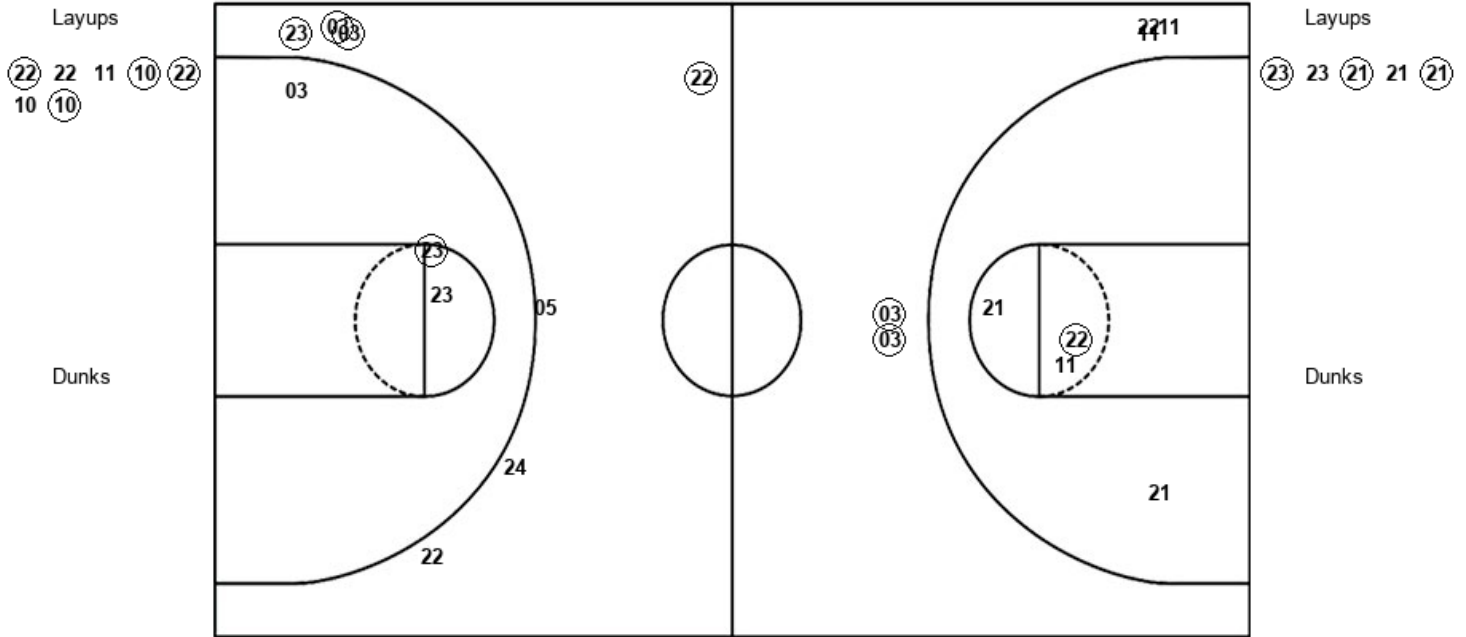

Missouri 52, Iowa 68

Official Shot Chart
Missouri vs Iowa
PERIOD 1 Shots
 March 24, 2019 at Carver-Hawkeye Arena (Mediacom Court) - Iowa City, Iowa

Iowa

Missouri

IOW : Period 1	Made	Att	Pct
Layups	4	7	57.1
Dunks	0	0	0
2PT Field Goals	5	11	45.5
3PT Field Goals	2	5	40.0
Total Field Goals	7	16	43.8