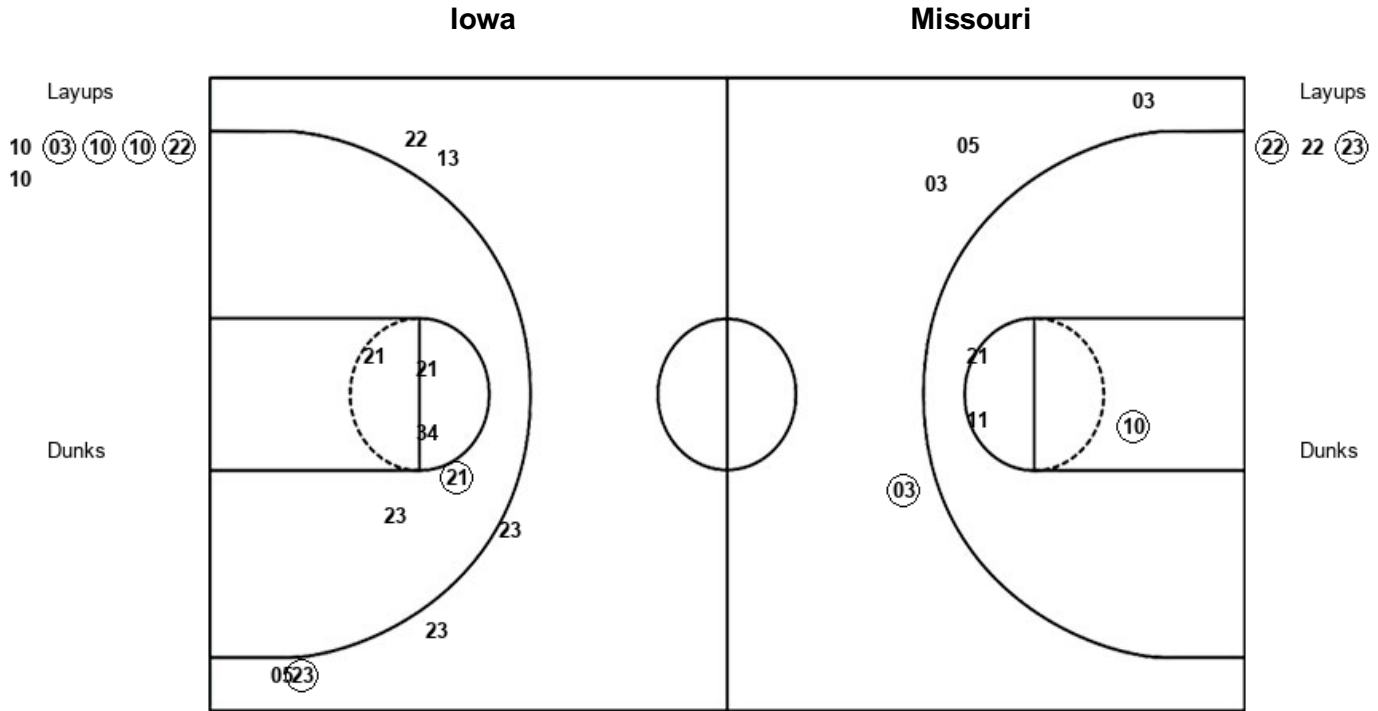

Official Shot Chart
Missouri vs Iowa
PERIOD 2 Shots
March 24, 2019 at Carver-Hawkeye Arena (Mediacom Court) - Iowa City, Iowa

IOW : Period 2	Made	Att	Pct
Layups	4	6	66.7
Dunks	0	0	0
2PT Field Goals	5	9	55.6
3PT Field Goals	1	4	25.0
Total Field Goals	6	13	46.2

UMO : Period 2	Made	Att	Pct
Layups	2	3	66.7
Dunks	0	0	0
2PT Field Goals	3	8	37.5
3PT Field Goals	1	6	16.7
Total Field Goals	4	14	28.6