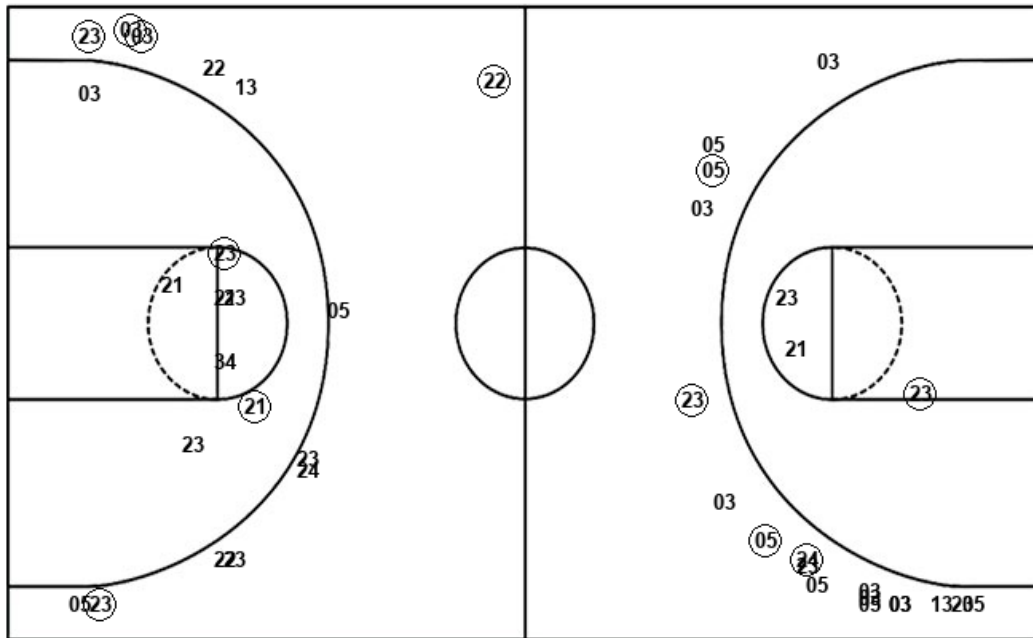

Official Shot Chart
Missouri vs Iowa
Missouri Team Shots
March 24, 2019 at Carver-Hawkeye Arena (Mediacom Court) - Iowa City, Iowa

Layups

Layups

Dunks

Dunks

UMO : Period 1	Made	Att	Pct
Layups	3	5	60.0
Dunks	0	0	0
2PT Field Goals	4	8	50.0
3PT Field Goals	4	7	57.1
Total Field Goals	8	15	53.3

UMO : Period 2	Made	Att	Pct
Layups	2	3	66.7
Dunks	0	0	0
2PT Field Goals	3	8	37.5
3PT Field Goals	1	6	16.7
Total Field Goals	4	14	28.6

UMO : Period 3	Made	Att	Pct
Layups	2	4	50.0
Dunks	0	0	0
2PT Field Goals	3	5	60.0
3PT Field Goals	2	10	20.0
Total Field Goals	5	15	33.3

UMO : Period 4	Made	Att	Pct
Layups	2	4	50.0
Dunks	0	0	0
2PT Field Goals	2	6	33.3
3PT Field Goals	2	8	25.0
Total Field Goals	4	14	28.6