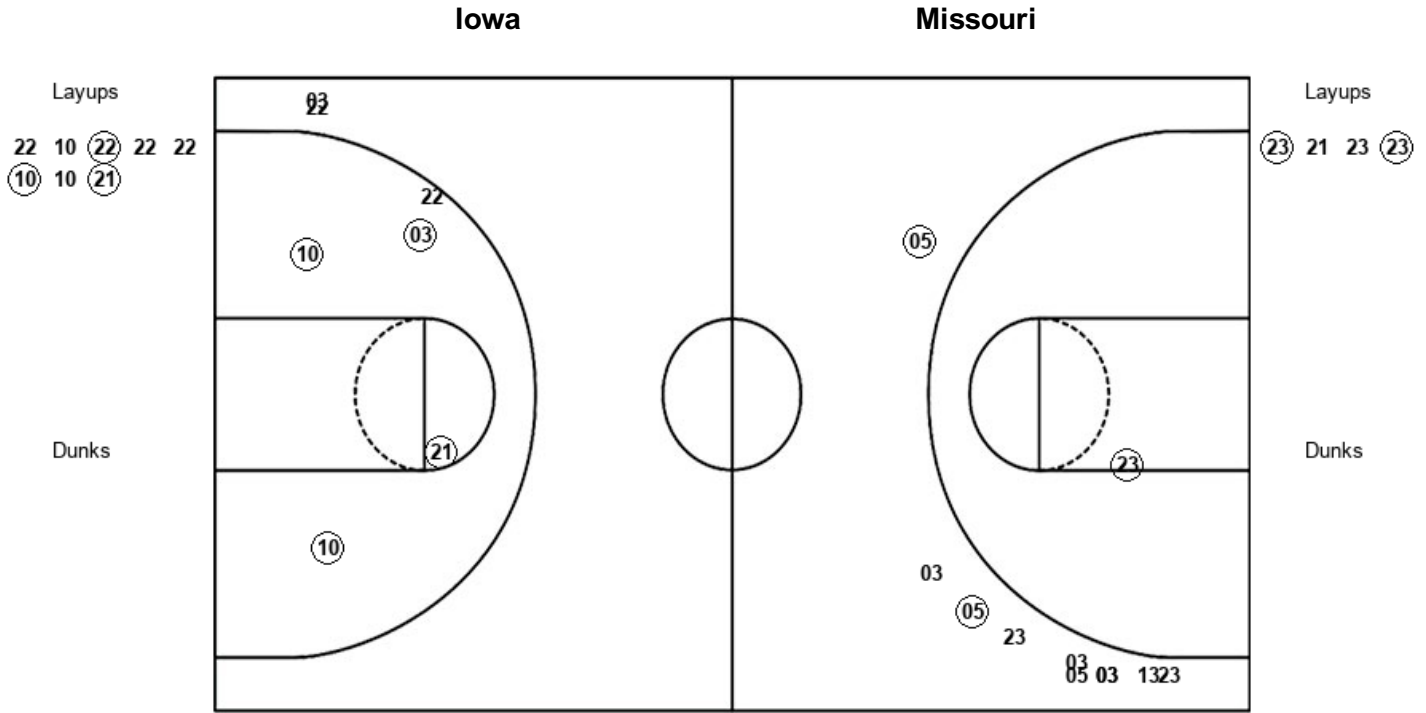

Official Shot Chart
Missouri vs Iowa
PERIOD 3 Shots
March 24, 2019 at Carver-Hawkeye Arena (Mediacom Court) - Iowa City, Iowa

IOW : Period 3	Made	Att	Pct
Layups	3	8	37.5
Dunks	0	0	0
2PT Field Goals	7	13	53.8
3PT Field Goals	0	2	00.0
Total Field Goals	7	15	46.7

UMO : Period 3	Made	Att	Pct
Layups	2	4	50.0
Dunks	0	0	0
2PT Field Goals	3	5	60.0
3PT Field Goals	2	10	20.0
Total Field Goals	5	15	33.3