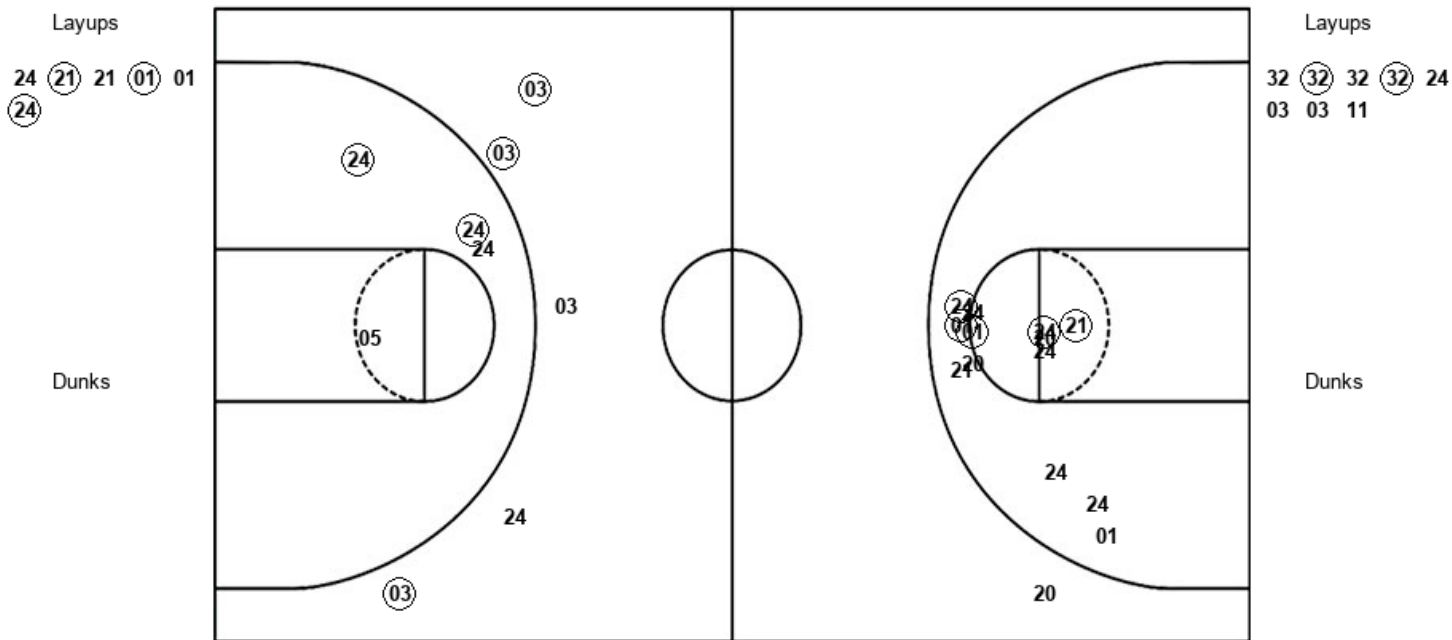

Official Shot Chart
Notre Dame vs Baylor
PERIOD 4 Shots
April 07, 2019 at Amalie Arena - Tampa, Fla.

Baylor

Notre Dame

BAY : Period 4	Made	Att	Pct
Layups	3	6	50.0
Dunks	0	0	0
2PT Field Goals	8	19	42.1
3PT Field Goals	0	1	00.0
Total Field Goals	8	20	40.0

UND : Period 4	Made	Att	Pct
Layups	2	8	25.0
Dunks	0	0	0
2PT Field Goals	4	12	33.3
3PT Field Goals	3	5	60.0
Total Field Goals	7	17	41.2