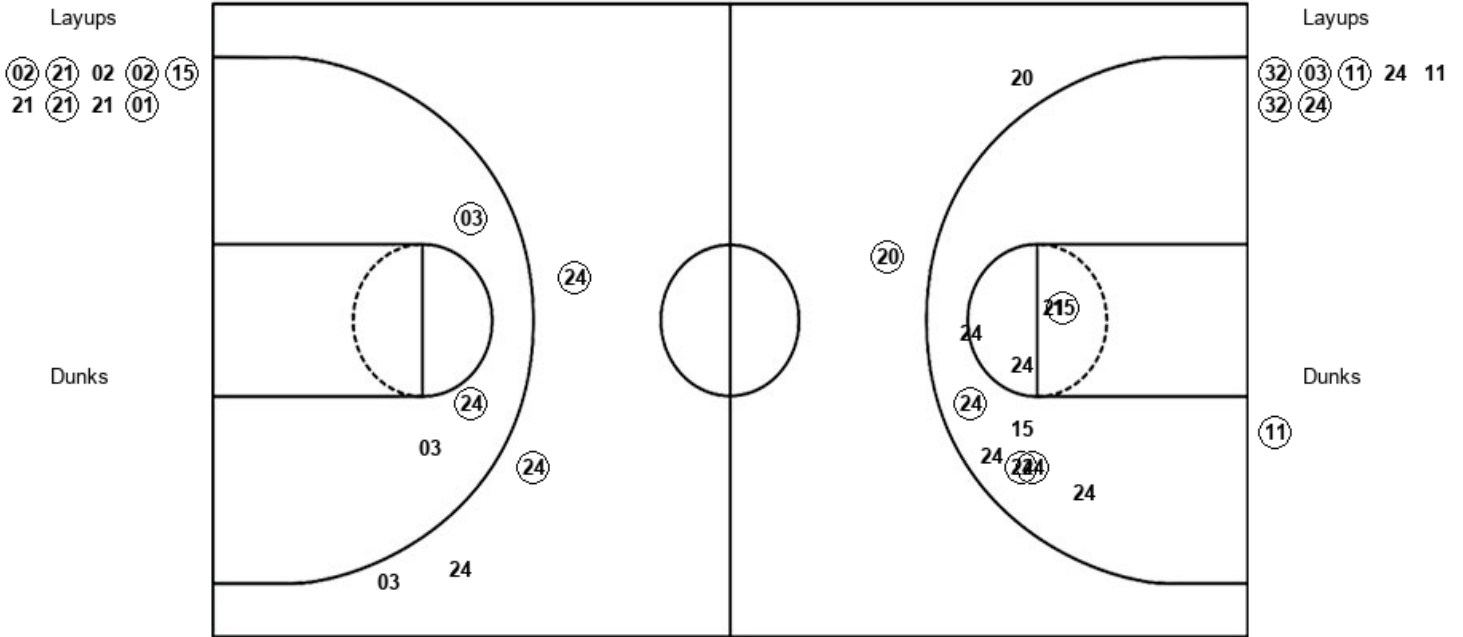

Official Shot Chart
Notre Dame vs Baylor
PERIOD 3 Shots
April 07, 2019 at Amalie Arena - Tampa, Fla.

Baylor

Notre Dame

BAY : Period 3	Made	Att	Pct
Layups	6	9	66.7
Dunks	0	0	0
2PT Field Goals	10	19	52.6
3PT Field Goals	1	2	50.0
Total Field Goals	11	21	52.4

UND : Period 3	Made	Att	Pct
Layups	5	7	71.4
Dunks	1	1	100.0
2PT Field Goals	8	11	72.7
3PT Field Goals	2	4	50.0
Total Field Goals	10	15	66.7