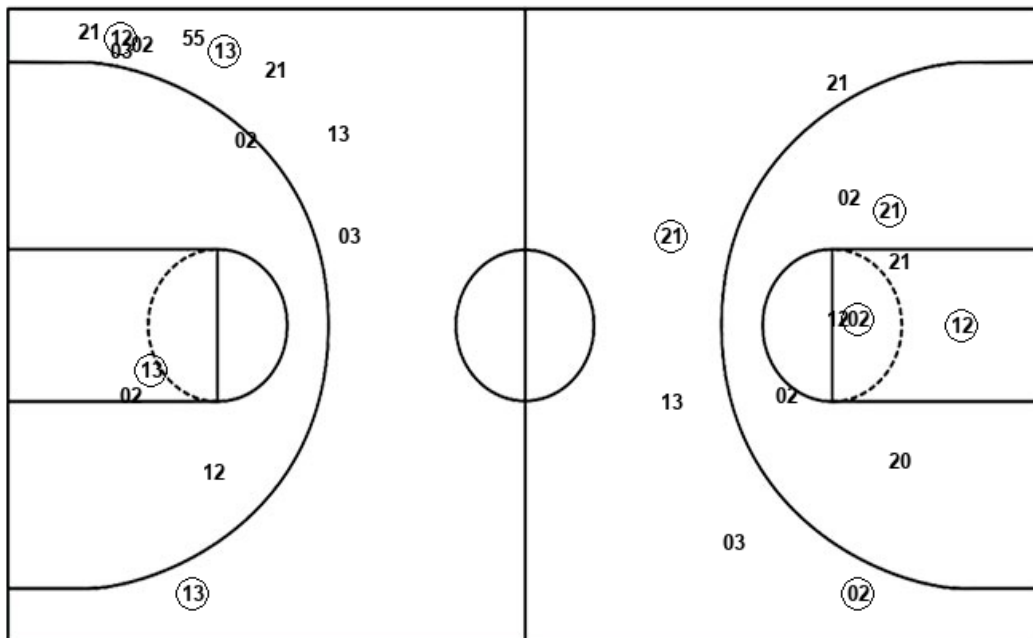

Official Shot Chart
Texas vs TCU
Texas Team Shots
April 03, 2019 at Madison Square Garden (MSG) - NEW YORK, NY

Layups

Layups

03 (12) (02) 20 (20)
55 03 (12) 21 (21)
03 21 12 (12) (12)
55 02 20 (20) (21)
(21) (12) 12 (12)

Dunks

Dunks

(20) 12 (12)

TEX : Period 1	Made	Att	Pct
Layups	7	16	43.8
Dunks	1	1	100.0
2PT Field Goals	10	22	45.5
3PT Field Goals	3	10	30.0
Total Field Goals	13	32	40.6

TEX : Period 2	Made	Att	Pct
Layups	5	8	62.5
Dunks	1	2	50.0
2PT Field Goals	8	17	47.1
3PT Field Goals	2	5	40.0
Total Field Goals	10	22	45.5