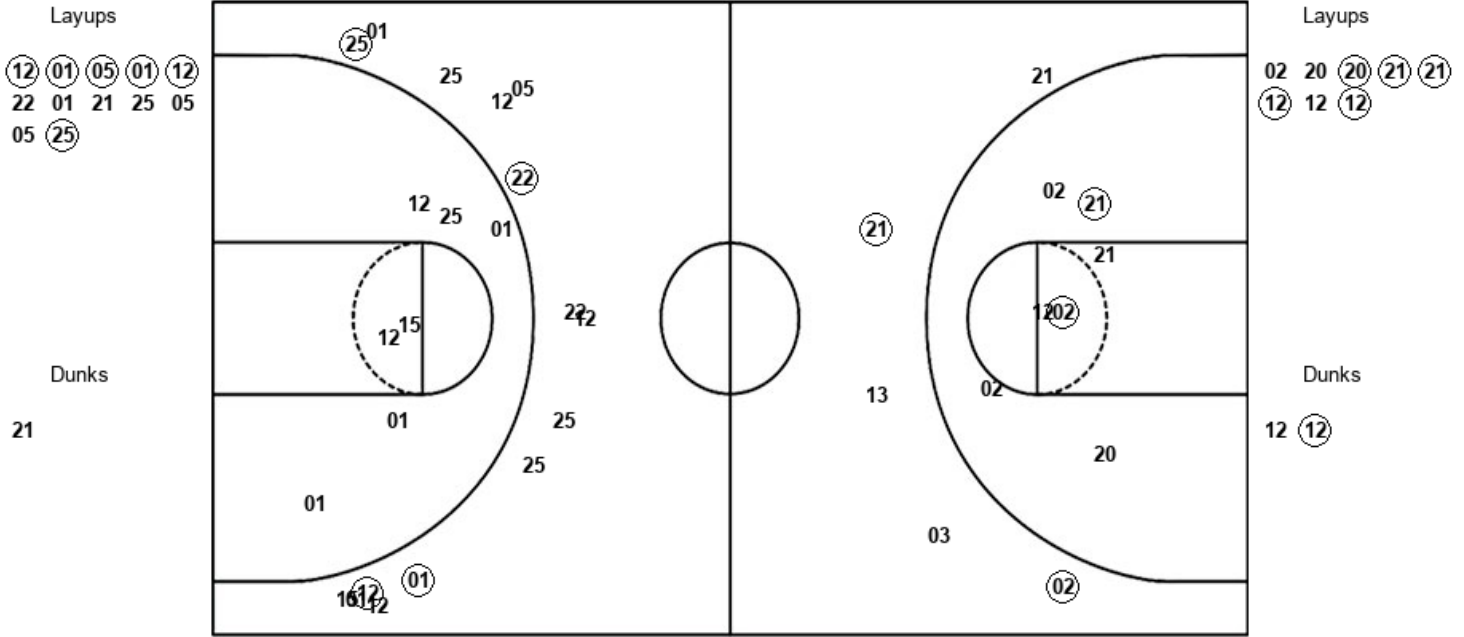

Official Shot Chart
Texas vs TCU
PERIOD 2 Shots
April 03, 2019 at Madison Square Garden (MSG) - NEW YORK, NY

TCU

Texas

TCU : Period 2	Made	Att	Pct
Layups	6	12	50.0
Dunks	0	1	00.0
2PT Field Goals	6	20	30.0
3PT Field Goals	4	15	26.7
Total Field Goals	10	35	28.6

TEX : Period 2	Made	Att	Pct
Layups	5	8	62.5
Dunks	1	2	50.0
2PT Field Goals	8	17	47.1
3PT Field Goals	2	5	40.0
Total Field Goals	10	22	45.5