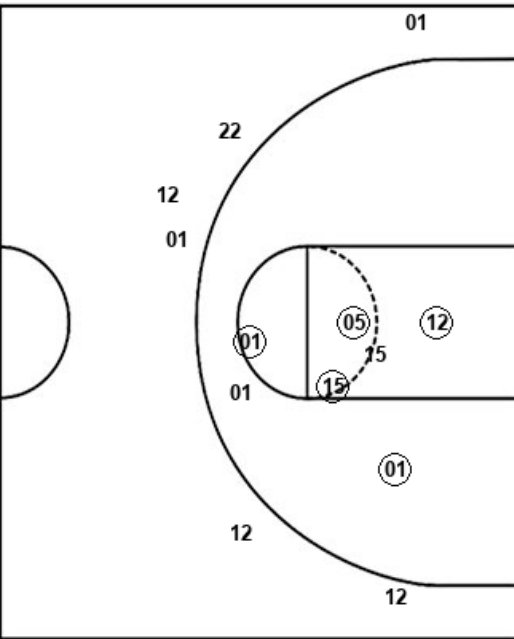

Layups
03 (12) (02) 20 (20)
55 03 (12) 21 (21)
03 21 12 (12) (12)
55

Dunks
(20)