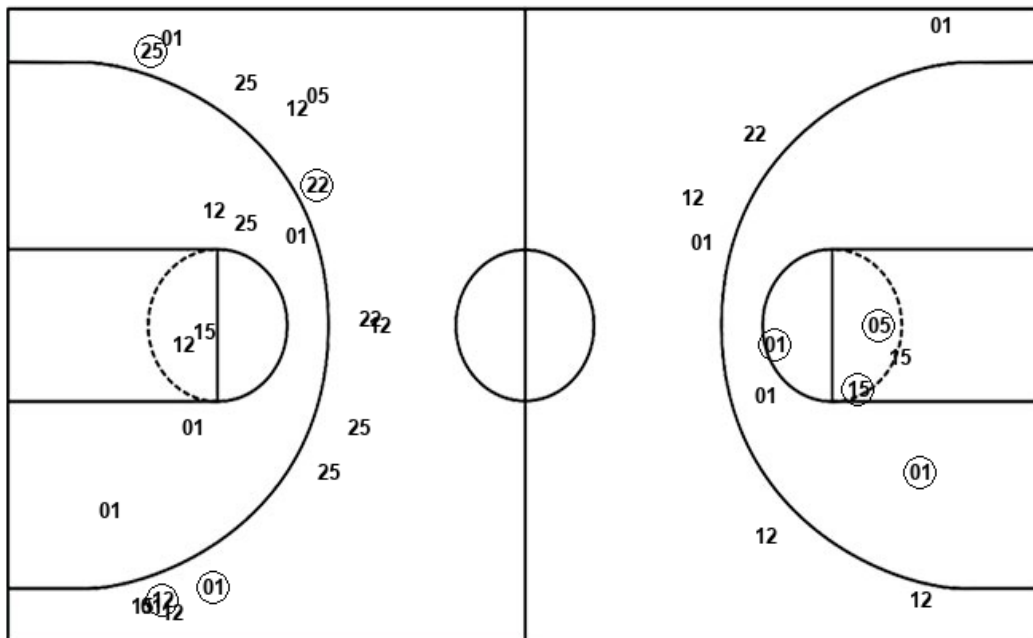

**Official Shot Chart
Texas vs TCU
TCU Team Shots
April 03, 2019 at Madison Square Garden (MSG) - NEW YORK, NY**

Layups

Layups

15 (25) (25) 05 05
21 21 25 25 05
05 12 (12) (01) (05)
(01) (12) 22 01 21
25 05 05 (25)

Dunks

Dunks

(21) 21

TCU : Period 1	Made	Att	Pct
Layups	2	12	16.7
Dunks	1	1	100.0
2PT Field Goals	7	19	36.8
3PT Field Goals	0	6	00.0
Total Field Goals	7	25	28.0

TCU : Period 2	Made	Att	Pct
Layups	6	12	50.0
Dunks	0	1	00.0
2PT Field Goals	6	20	30.0
3PT Field Goals	4	15	26.7
Total Field Goals	10	35	28.6