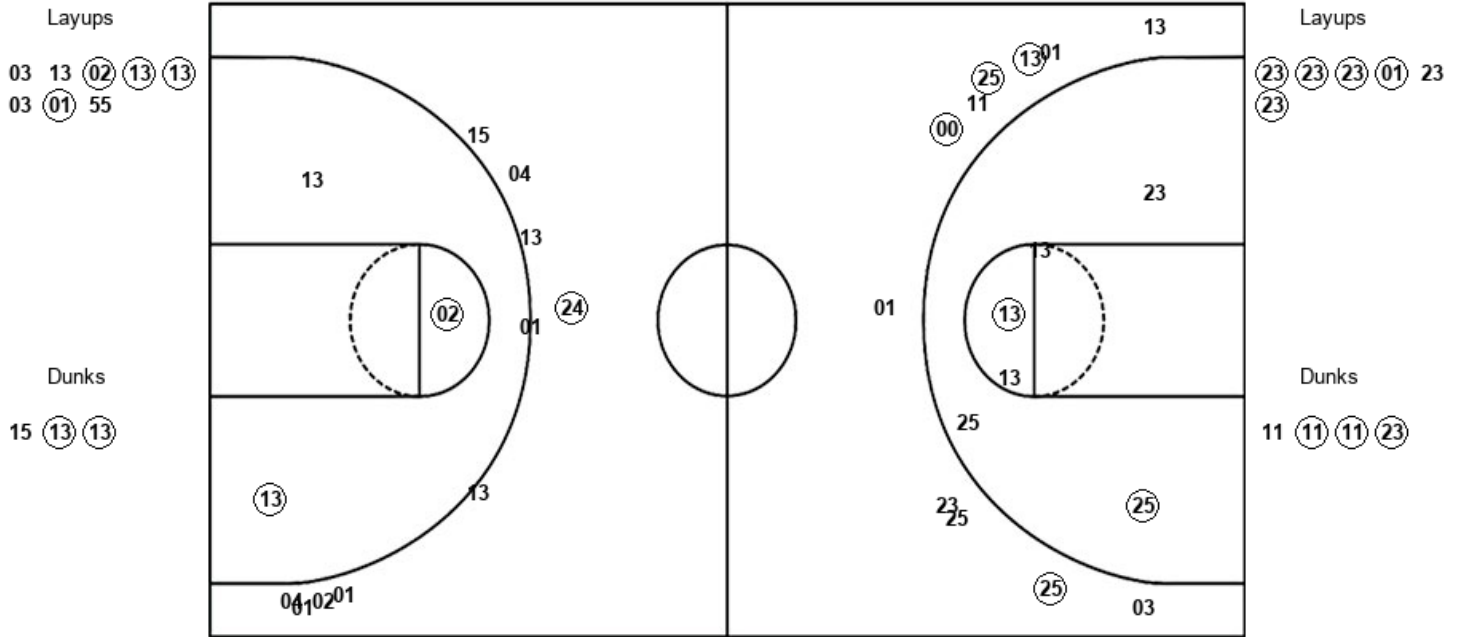

Official Shot Chart
Texas Tech vs Michigan
PERIOD 2 Shots
March 29, 2019 at Honda Center - Anaheim, CA

Michigan

Texas Tech

MIC : Period 2	Made	Att	Pct
Layups	4	8	50.0
Dunks	2	3	66.7
2PT Field Goals	8	14	57.1
3PT Field Goals	1	10	10.0
Total Field Goals	9	24	37.5

TTU : Period 2	Made	Att	Pct
Layups	5	6	83.3
Dunks	3	4	75.0
2PT Field Goals	10	16	62.5
3PT Field Goals	4	11	36.4
Total Field Goals	14	27	51.9