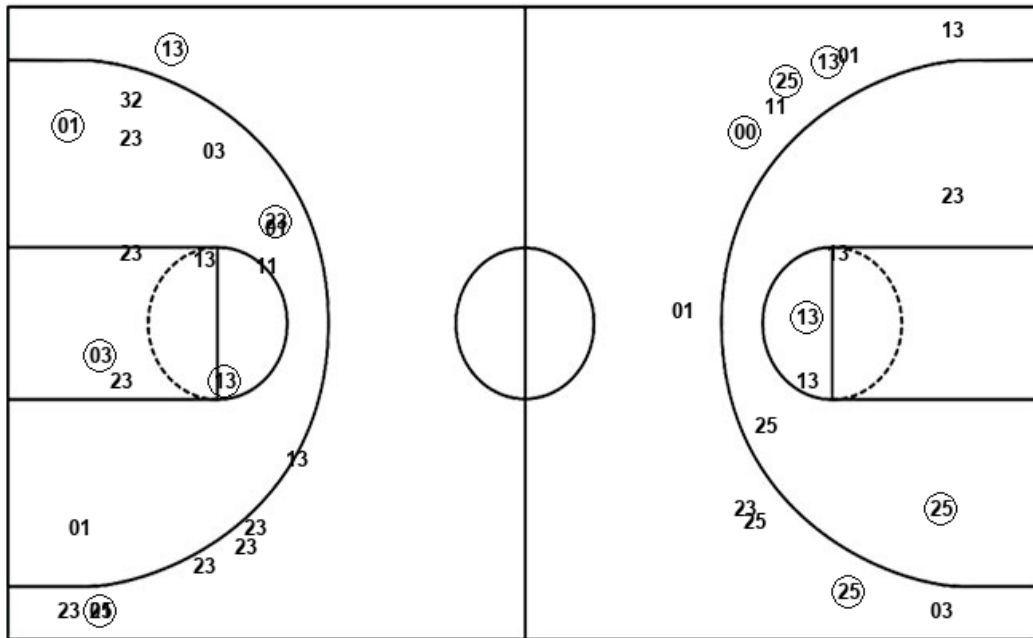

Official Shot Chart
Texas Tech vs Michigan
Texas Tech Team Shots
March 29, 2019 at Honda Center - Anaheim, CA

Layups

Dunks

Layups

Dunks

TTU : Period 1	Made	Att	Pct
Layups	4	7	57.1
Dunks	0	0	0
2PT Field Goals	8	20	40.0
3PT Field Goals	2	8	25.0
Total Field Goals	10	28	35.7

TTU : Period 2	Made	Att	Pct
Layups	5	6	83.3
Dunks	3	4	75.0
2PT Field Goals	10	16	62.5
3PT Field Goals	4	11	36.4
Total Field Goals	14	27	51.9