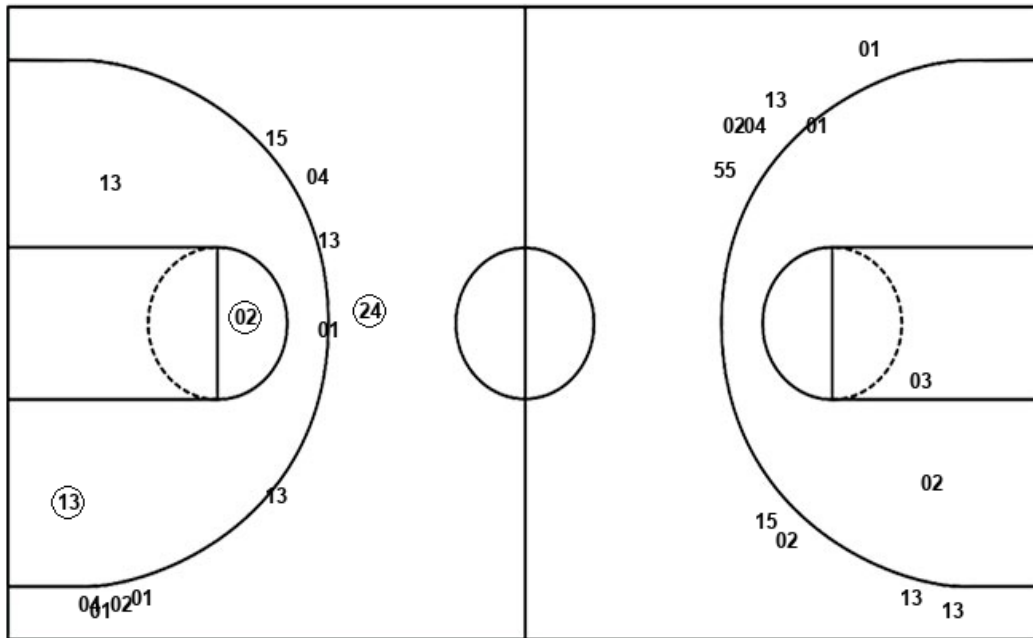

Official Shot Chart
Texas Tech vs Michigan
Michigan Team Shots
March 29, 2019 at Honda Center - Anaheim, CA

Layups

Layups

02 13 01 03 03
11 01 02 01 13
13 13 03 13 02
13 13 03 01 55

Dunks

Dunks

15 15 13 13

MIC : Period 1	Made	Att	Pct
Layups	6	12	50.0
Dunks	1	1	100.0
2PT Field Goals	7	16	43.8
3PT Field Goals	0	9	00.0
Total Field Goals	7	25	28.0

MIC : Period 2	Made	Att	Pct
Layups	4	8	50.0
Dunks	2	3	66.7
2PT Field Goals	8	14	57.1
3PT Field Goals	1	10	10.0
Total Field Goals	9	24	37.5