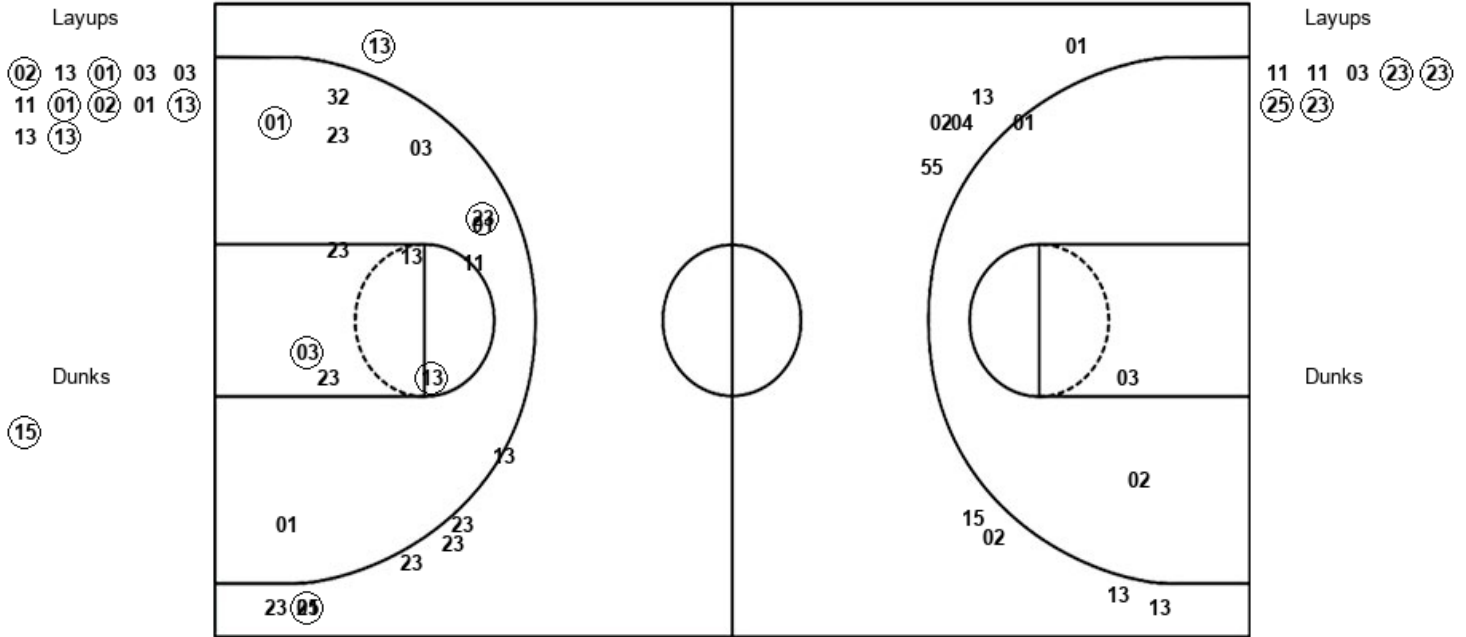

Official Shot Chart
Texas Tech vs Michigan
PERIOD 1 Shots
March 29, 2019 at Honda Center - Anaheim, CA

Michigan

Texas Tech

MIC : Period 1	Made	Att	Pct
Layups	6	12	50.0
Dunks	1	1	100.0
2PT Field Goals	7	16	43.8
3PT Field Goals	0	9	00.0
Total Field Goals	7	25	28.0

TTU : Period 1	Made	Att	Pct
Layups	4	7	57.1
Dunks	0	0	0
2PT Field Goals	8	20	40.0
3PT Field Goals	2	8	25.0
Total Field Goals	10	28	35.7