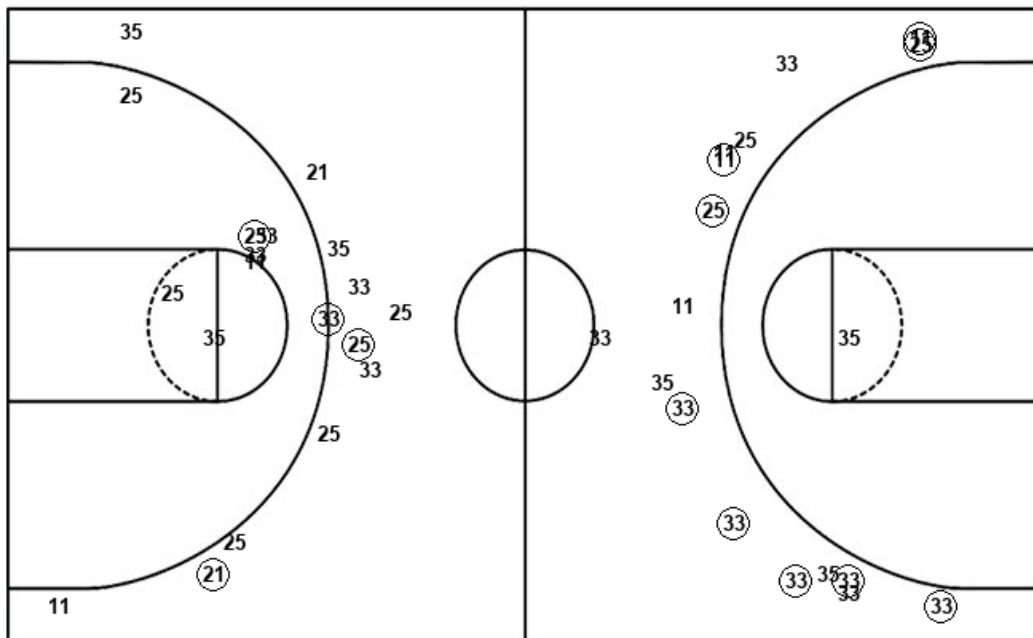

Official Shot Chart
Baylor vs Syracuse
Syracuse Team Shots
March 22, 2019 at Vivint SmarHome Arena - Salt Lake City, UT

Layups

Layups

11 (11) (33) 25 (11)
(11) 25 25 33 11

Dunks

Dunks

(11) (25) (25) (13)

SYR : Period 1	Made	Att	Pct
Layups	2	3	66.7
Dunks	1	1	100.0
2PT Field Goals	3	5	60.0
3PT Field Goals	9	17	52.9
Total Field Goals	12	22	54.5

SYR : Period 2	Made	Att	Pct
Layups	2	7	28.6
Dunks	3	3	100.0
2PT Field Goals	6	17	35.3
3PT Field Goals	3	12	25.0
Total Field Goals	9	29	31.0