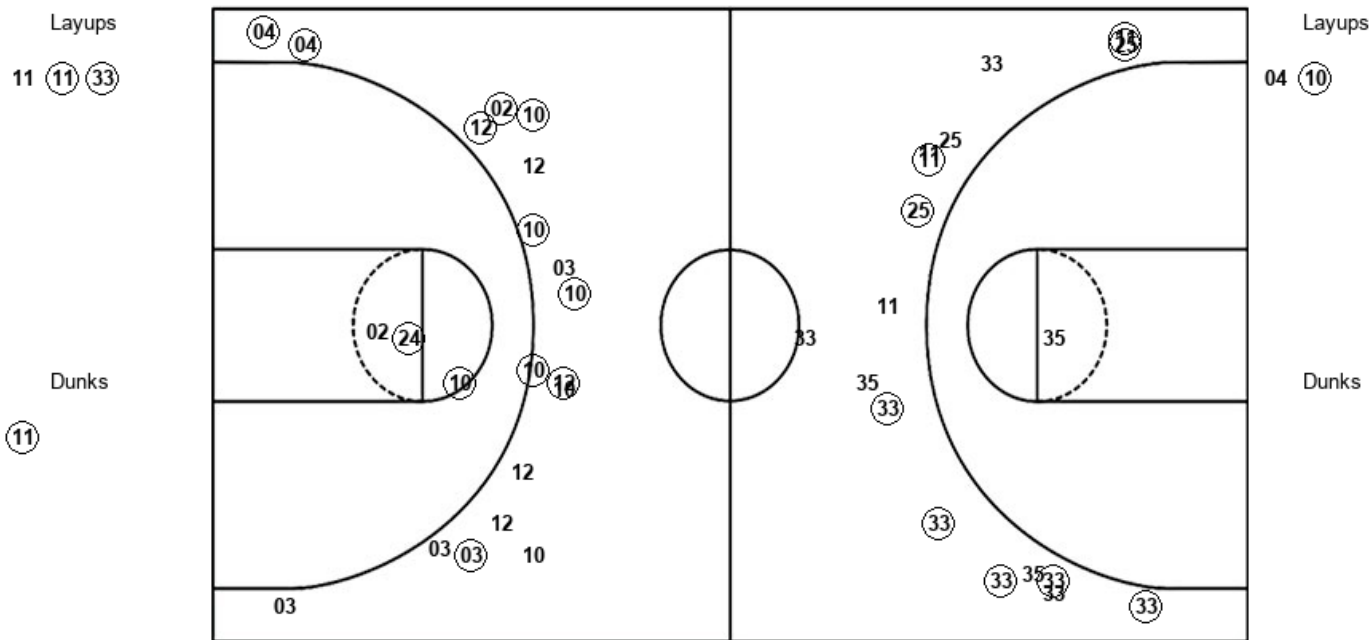

Official Shot Chart
Baylor vs Syracuse
PERIOD 1 Shots
March 22, 2019 at Vivint SmartHome Arena - Salt Lake City, UT

Syracuse

Baylor

SYR : Period 1	Made	Att	Pct
Layups	2	3	66.7
Dunks	1	1	100.0
2PT Field Goals	3	5	60.0
3PT Field Goals	9	17	52.9
Total Field Goals	12	22	54.5

BAY : Period 1	Made	Att	Pct
Layups	1	2	50.0
Dunks	0	0	0
2PT Field Goals	3	5	60.0
3PT Field Goals	10	18	55.6
Total Field Goals	13	23	56.5