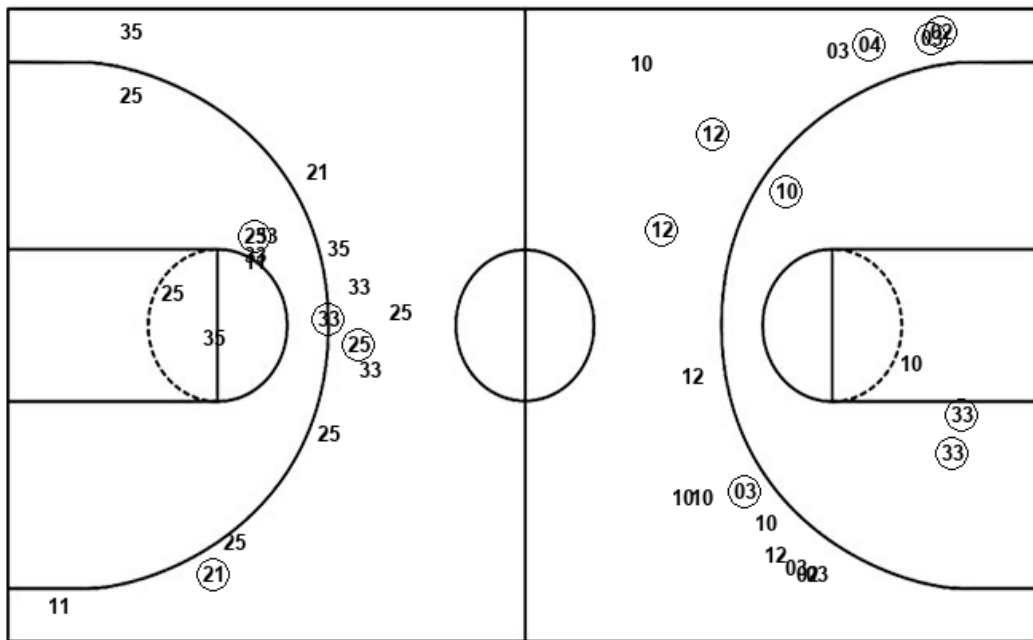

Official Shot Chart
Baylor vs Syracuse
PERIOD 2 Shots
 March 22, 2019 at Vivint SmarHome Arena - Salt Lake City, UT

Syracuse

Baylor

Layups
 25 (11) (11) 25 25
 33 11

Dunks
 (25) (25) (13)

Layups
 (04) 12 (11) (12) 04
 (11) 04