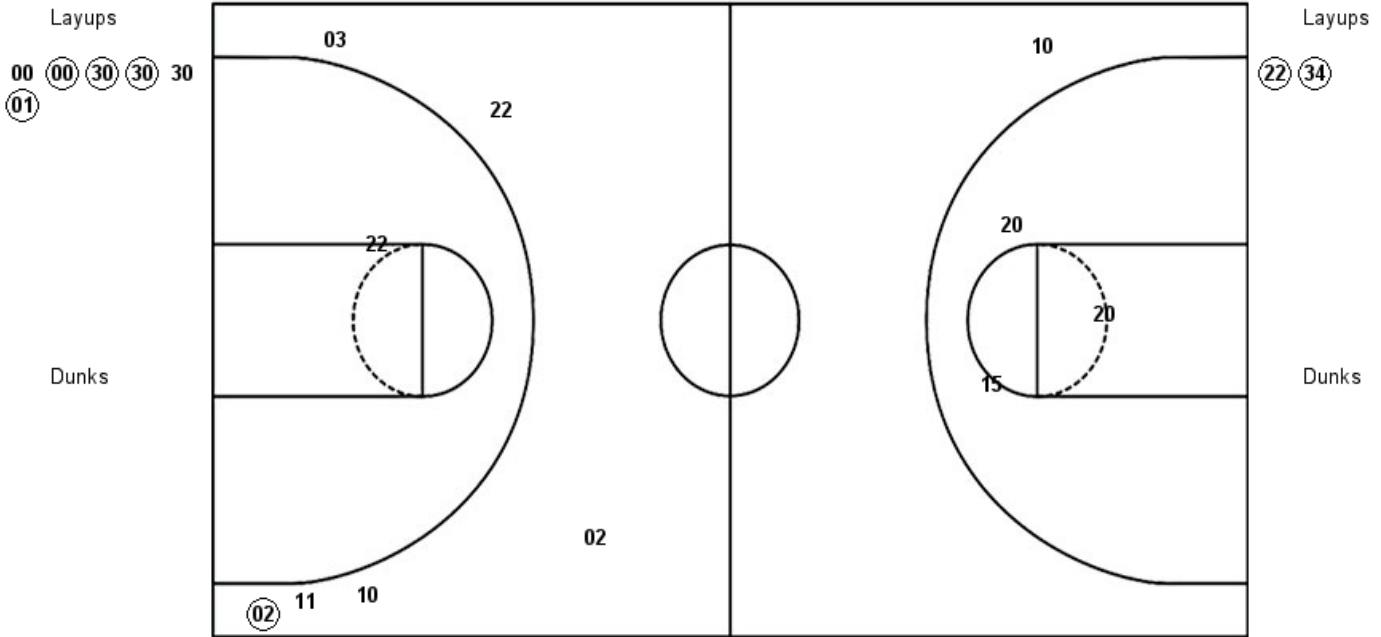

Official Shot Chart
Wisconsin vs Michigan
PERIOD 4 Shots
March 08, 2019 at Bankers Life Fieldhouse - Indianapolis, IN

Michigan

Wisconsin

MIC : Period 4	Made	Att	Pct
Layups	4	6	66.7
Dunks	0	0	0
2PT Field Goals	4	9	44.4
3PT Field Goals	0	1	00.0
Total Field Goals	4	10	40.0

WIS : Period 4	Made	Att	Pct
Layups	2	2	100.0
Dunks	0	0	0
2PT Field Goals	2	3	66.7
3PT Field Goals	1	6	16.7
Total Field Goals	3	9	33.3