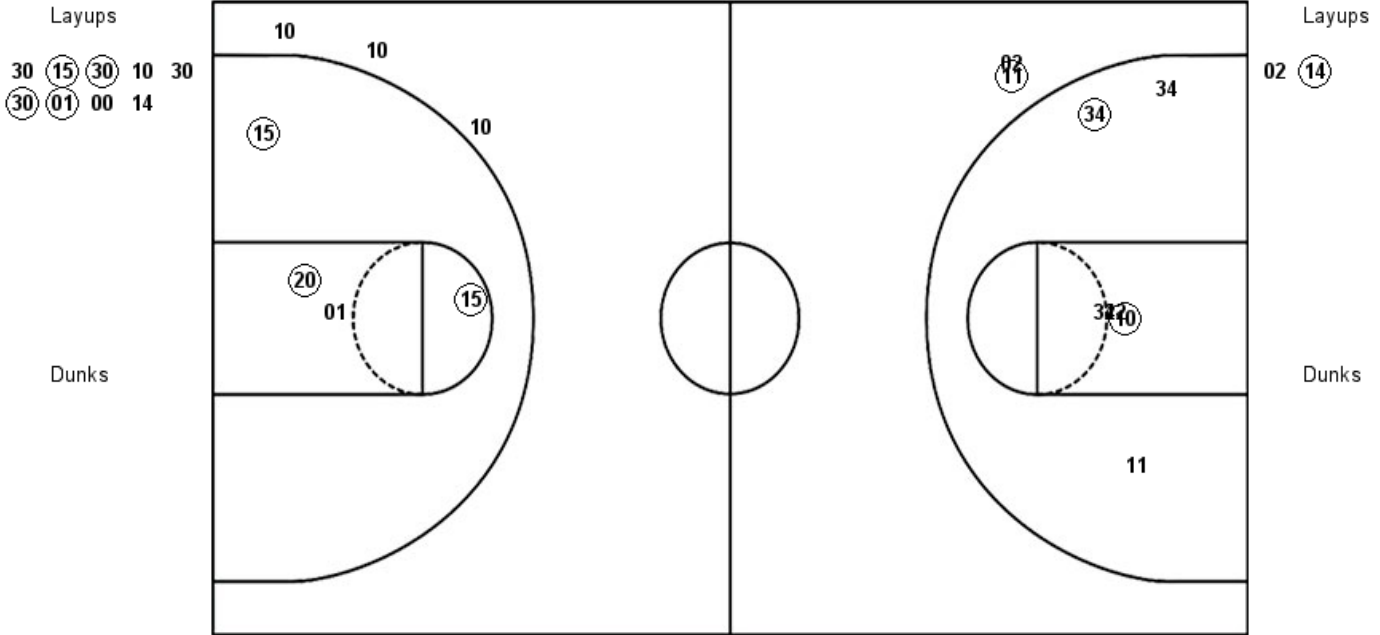

Official Shot Chart
Wisconsin vs Michigan
PERIOD 1 Shots
March 08, 2019 at Bankers Life Fieldhouse - Indianapolis, IN

Michigan

Wisconsin

MIC : Period 1	Made	Att	Pct
Layups	4	9	44.4
Dunks	0	0	0
2PT Field Goals	7	13	53.8
3PT Field Goals	0	3	00.0
Total Field Goals	7	16	43.8

WIS : Period 1	Made	Att	Pct
Layups	1	2	50.0
Dunks	0	0	0
2PT Field Goals	3	8	37.5
3PT Field Goals	1	2	50.0
Total Field Goals	4	10	40.0