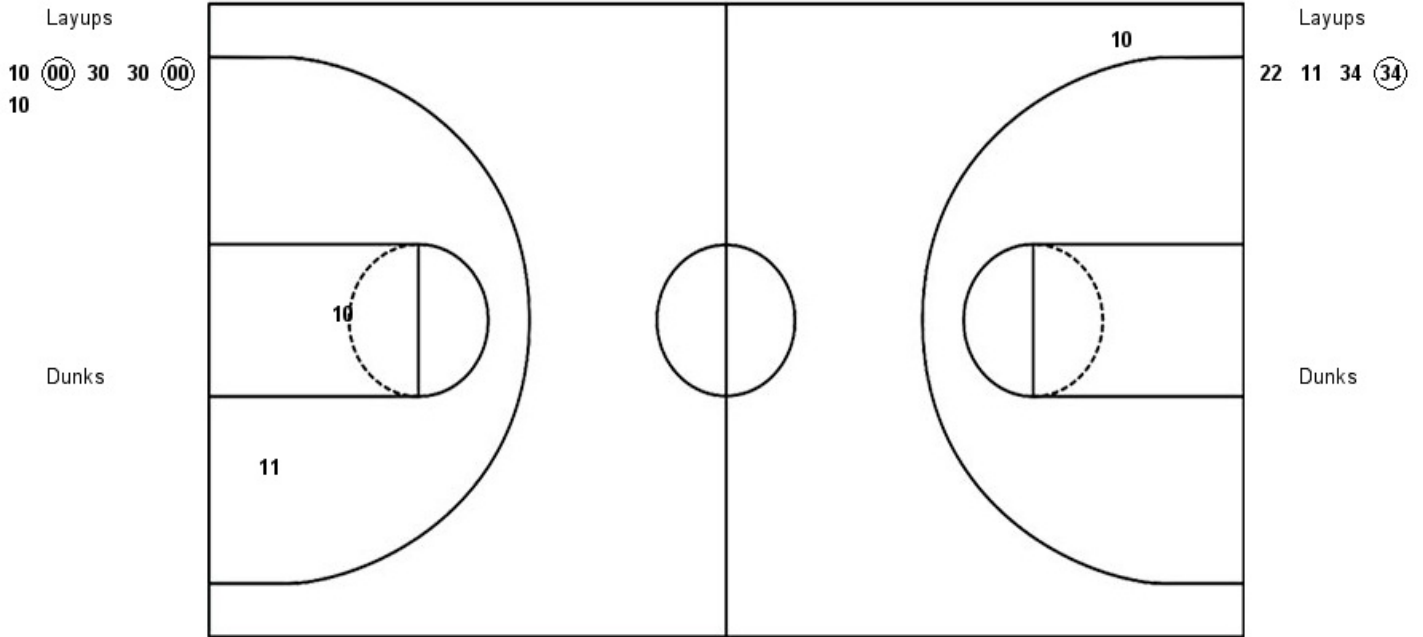

Official Shot Chart
Wisconsin vs Michigan
PERIOD 5 Shots
March 08, 2019 at Bankers Life Fieldhouse - Indianapolis, IN

Michigan

Wisconsin

MIC : Period 5	Made	Att	Pct
Layups	2	6	33.3
Dunks	0	0	0
2PT Field Goals	2	6	33.3
3PT Field Goals	0	1	00.0
Total Field Goals	2	7	28.6

WIS : Period 5	Made	Att	Pct
Layups	1	4	25.0
Dunks	0	0	0
2PT Field Goals	1	6	16.7
3PT Field Goals	0	0	0
Total Field Goals	1	6	16.7