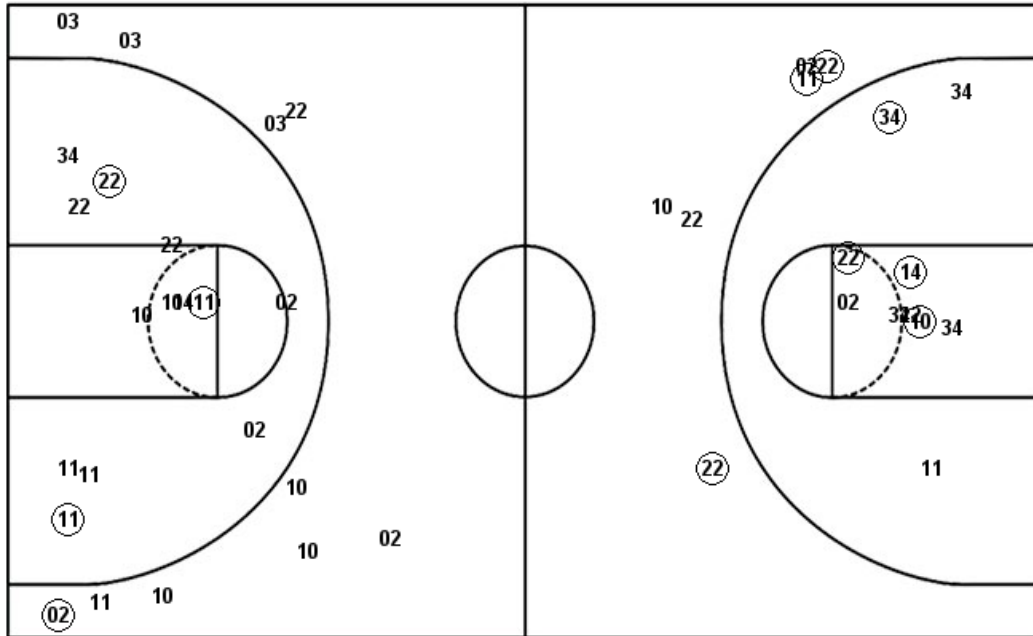

Official Shot Chart
Wisconsin vs Michigan
Wisconsin Team Shots
March 08, 2019 at Bankers Life Fieldhouse - Indianapolis, IN

Layups

Layups

Dunks

Dunks

WIS : Period 1	Made	Att	Pct
Layups	1	2	50.0
Dunks	0	0	0
2PT Field Goals	3	8	37.5
3PT Field Goals	1	2	50.0
Total Field Goals	4	10	40.0

WIS : Period 3	Made	Att	Pct
Layups	4	8	50.0
Dunks	0	0	0
2PT Field Goals	7	17	41.2
3PT Field Goals	0	2	00.0
Total Field Goals	7	19	36.8

WIS : Period 5	Made	Att	Pct
Layups	1	4	25.0
Dunks	0	0	0
2PT Field Goals	1	6	16.7
3PT Field Goals	0	0	0
Total Field Goals	1	6	16.7

WIS : Period 2	Made	Att	Pct
Layups	3	5	60.0
Dunks	0	0	0
2PT Field Goals	5	9	55.6
3PT Field Goals	2	4	50.0
Total Field Goals	7	13	53.8

WIS : Period 4	Made	Att	Pct
Layups	2	2	100.0
Dunks	0	0	0
2PT Field Goals	2	3	66.7
3PT Field Goals	1	6	16.7
Total Field Goals	3	9	33.3

WIS : Period 6	Made	Att	Pct
Layups	1	2	50.0
Dunks	0	0	0
2PT Field Goals	1	3	33.3
3PT Field Goals	0	2	00.0
Total Field Goals	1	5	20.0