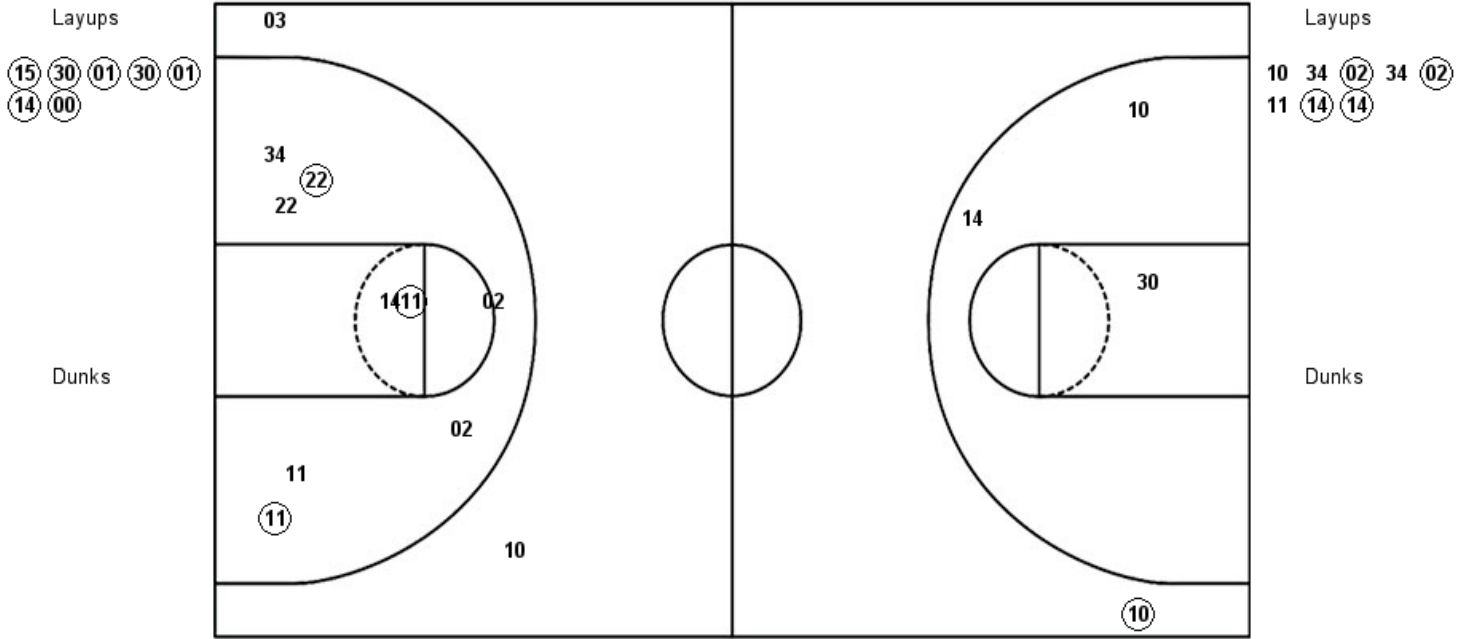

Official Shot Chart
Wisconsin vs Michigan
PERIOD 3 Shots
March 08, 2019 at Bankers Life Fieldhouse - Indianapolis, IN

Michigan

Wisconsin

MIC : Period 3	Made	Att	Pct
Layups	7	7	100.0
Dunks	0	0	0
2PT Field Goals	7	10	70.0
3PT Field Goals	1	1	100.0
Total Field Goals	8	11	72.7

WIS : Period 3	Made	Att	Pct
Layups	4	8	50.0
Dunks	0	0	0
2PT Field Goals	7	17	41.2
3PT Field Goals	0	2	00.0
Total Field Goals	7	19	36.8