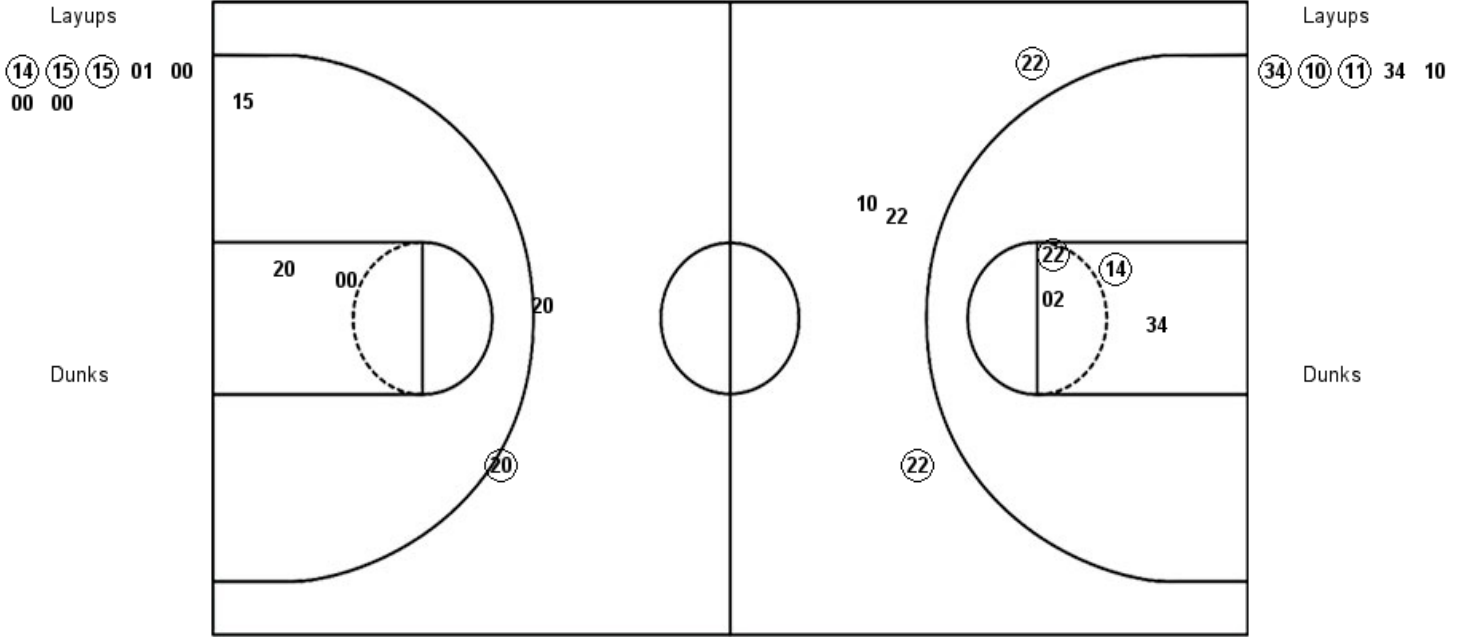

Official Shot Chart
Wisconsin vs Michigan
PERIOD 2 Shots
March 08, 2019 at Bankers Life Fieldhouse - Indianapolis, IN

Michigan

Wisconsin

MIC : Period 2	Made	Att	Pct
Layups	3	7	42.9
Dunks	0	0	0
2PT Field Goals	3	10	30.0
3PT Field Goals	1	2	50.0
Total Field Goals	4	12	33.3

WIS : Period 2	Made	Att	Pct
Layups	3	5	60.0
Dunks	0	0	0
2PT Field Goals	5	9	55.6
3PT Field Goals	2	4	50.0
Total Field Goals	7	13	53.8