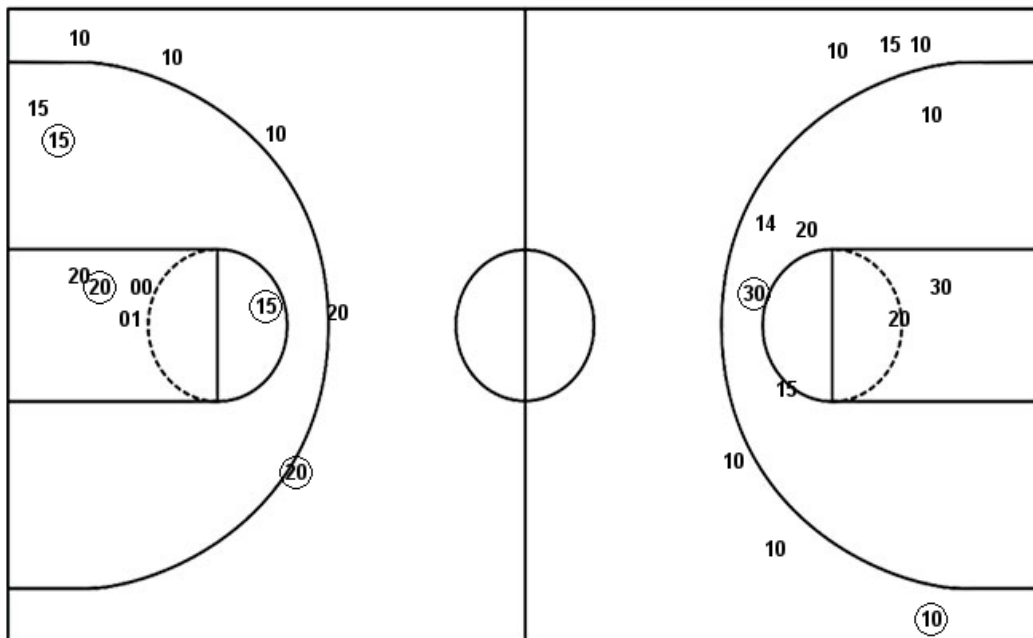

Official Shot Chart
Wisconsin vs Michigan
Michigan Team Shots
March 08, 2019 at Bankers Life Fieldhouse - Indianapolis, IN

Layups

Layups