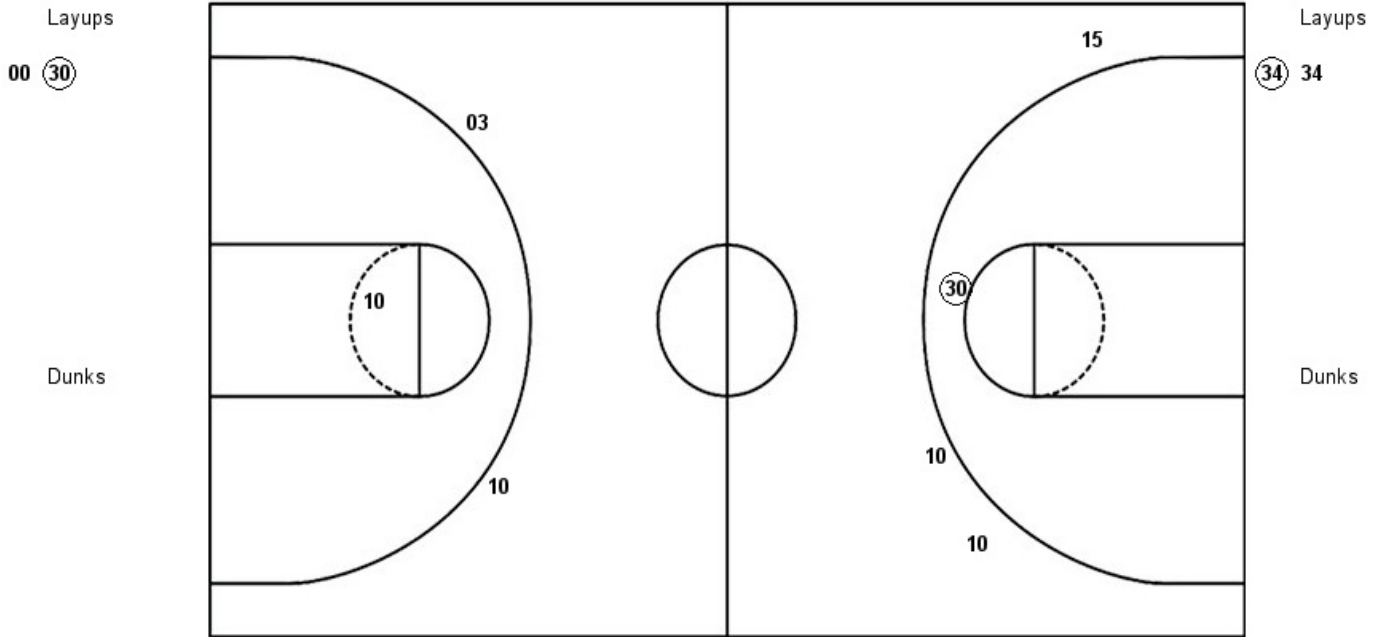

Official Shot Chart
Wisconsin vs Michigan
PERIOD 6 Shots
March 08, 2019 at Bankers Life Fieldhouse - Indianapolis, IN

Michigan

Wisconsin

MIC : Period 6	Made	Att	Pct
Layups	1	2	50.0
Dunks	0	0	0
2PT Field Goals	2	3	66.7
3PT Field Goals	0	3	00.0
Total Field Goals	2	6	33.3

WIS : Period 6	Made	Att	Pct
Layups	1	2	50.0
Dunks	0	0	0
2PT Field Goals	1	3	33.3
3PT Field Goals	0	2	00.0
Total Field Goals	1	5	20.0